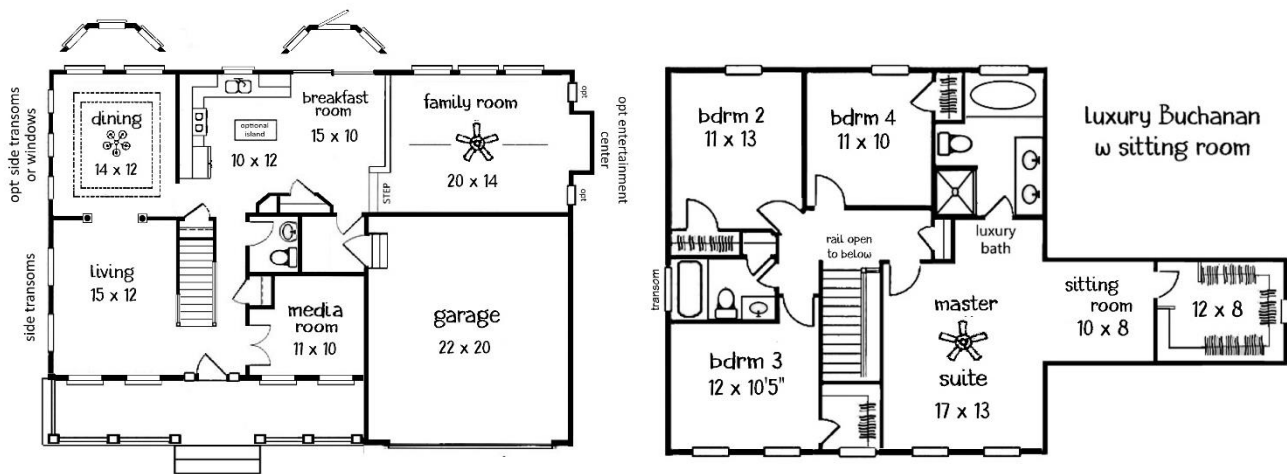

the Buchanan  
 ~ 2400 fin sq ft under roof w 2 car garage ~

options for the Buchanan: Granite countertops \$3,300, kitchen island \$1,500 (w granite add \$600), breakfast bay window w french door \$3,200, dining rm bay \$2,900, fireplace \$5,400 or 2' bump-out entertainment niche \$1,200, tray ceiling in dining rm \$1,500, add'l windows \$500ea, interior decorator columns \$350ea, transom décor windows in living rm \$250/ea, cat5 outlet \$230ea, recessed led lights \$150ea, glass door master shower \$400, washer & dryer set \$1,200, stainless appliances \$1,200; laminate hardwood flooring - in entry & hallway \$325, fam rm \$1,400, living \$900, dining \$850, office \$550, breakfast area \$750