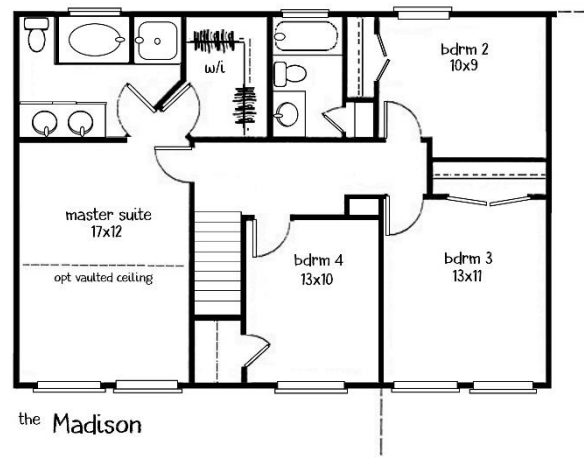

the Madison
 ~ 2000 fin sq ft under roof w 2 car garage ~

options for the Madison: Granite countertops \$3,300, kitchen, breakfast bay window w french door \$3,200, dining rm bay \$2,900, fireplace \$5,400 or 2' bump-out entertainment niche \$1,200, add'l windows \$500ea, interior decorator columns \$350ea, tray ceiling dining rm \$1,500, transom décor windows in living or dining rm \$250/ea, cat5 outlet \$230ea, recessed led lights \$150ea, glass door master shower \$400, washer & dryer set \$1,200, stainless appliances \$1,200; laminate hardwood flooring – in entry & hallway \$425, family rm \$1,100, living \$840, dining \$650, breakfast area \$400