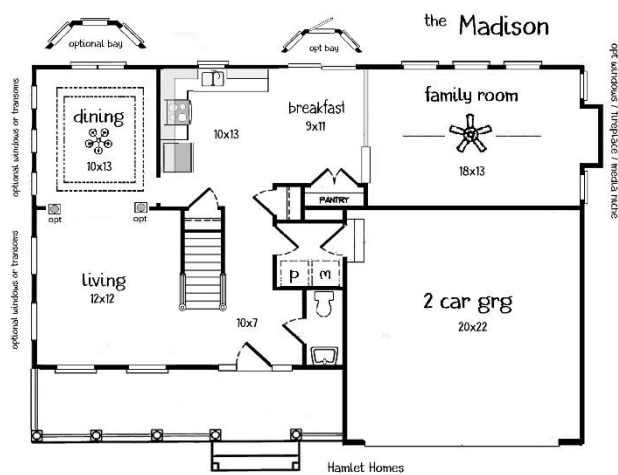

the Madison
 ~ 2000 fin sq ft under roof w 2 car garage ~

options for the Madison: Granite countertops \$3,300, kitchen, breakfast bay window w french door \$3,200, dining rm bay \$2,900, fireplace \$5,400 or 2' bump-out entertainment niche \$1,200, add'l windows \$500ea, interior decorator columns \$350ea, tray ceiling dining rm \$1,500, transom décor windows in living or dining rm \$250/ea, cat5 outlet \$230ea, recessed led lights \$150ea, glass door master shower \$400, washer & dryer set \$1,200, stainless appliances \$1,200; laminate hardwood flooring – in entry & hallway \$425, family rm \$1,100, living \$840, dining \$650, breakfast area \$400