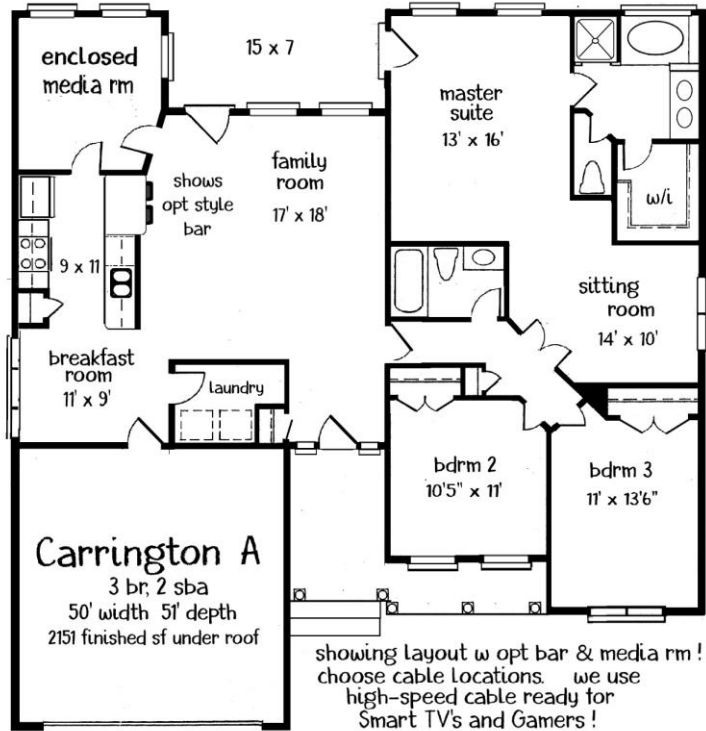

the Carrington

rendering created by Builder

the Carrington

rendering created by Builder

© Don Gardner LLC  
Licensed to Builder

15 x 7 area is under roof for opt patio or opt deck or finished sunroom

15 x 7 area is under roof for opt patio or opt deck or finished sunroom

15 x 7 area is under roof for opt patio or opt deck or finished sunroom

15 x 7 area is under roof for opt patio or opt deck or finished sunroom

15 x 7 area is under roof for opt patio or opt deck or finished sunroom