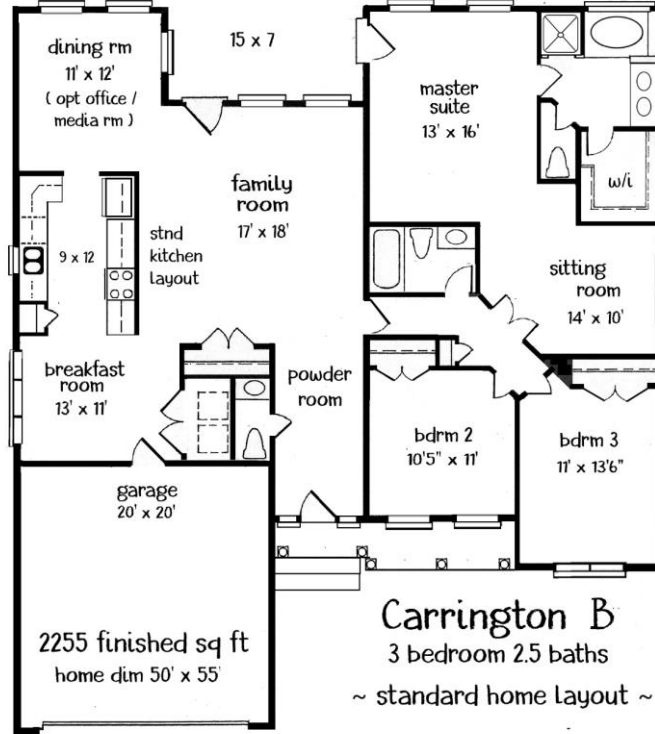

the Carrington

rendering created by Builder

the Carrington

rendering created by Builder

© Don Gardner LLC  
Licensed to Builder

15 x 7 area is under roof for opt patio or opt deck or finished sunroom

15 x 7 area is under roof for opt patio or opt deck or finished sunroom

15 x 7 area is under roof for opt patio or opt deck or finished sunroom

15 x 7 area is under roof for opt patio or opt deck or finished sunroom

15 x 7 area is under roof for opt patio or opt deck or finished sunroom