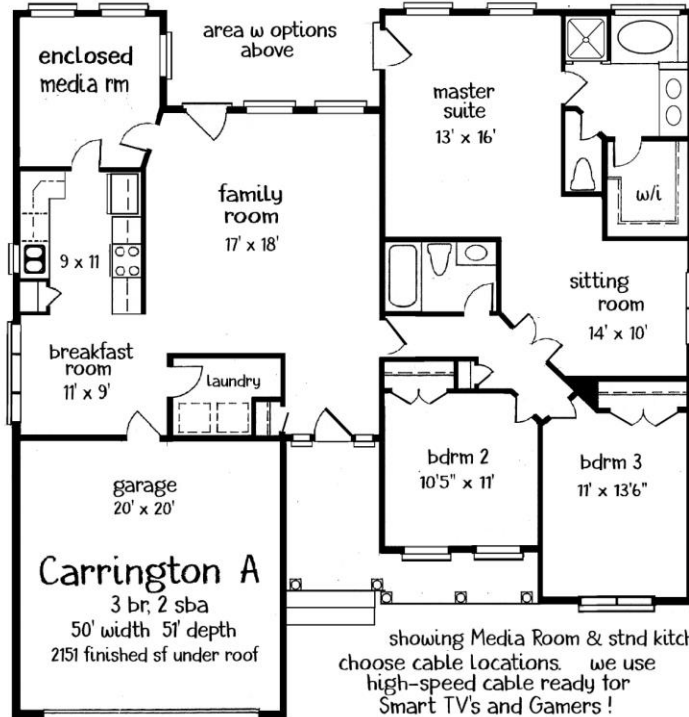

the Carrington

rendering created by Builder

the Carrington

rendering created by Builder

© Don Gardner LLC  
Licensed to Builder

15 x 7 area is under roof for opt patio or opt deck or finished sunroom

15 x 7 area is under roof for opt patio or opt deck or finished sunroom

15 x 7 area is under roof for opt patio or opt deck or finished sunroom

15 x 7 area is under roof for opt patio or opt deck or finished sunroom

15 x 7 area is under roof for opt patio or opt deck or finished sunroom