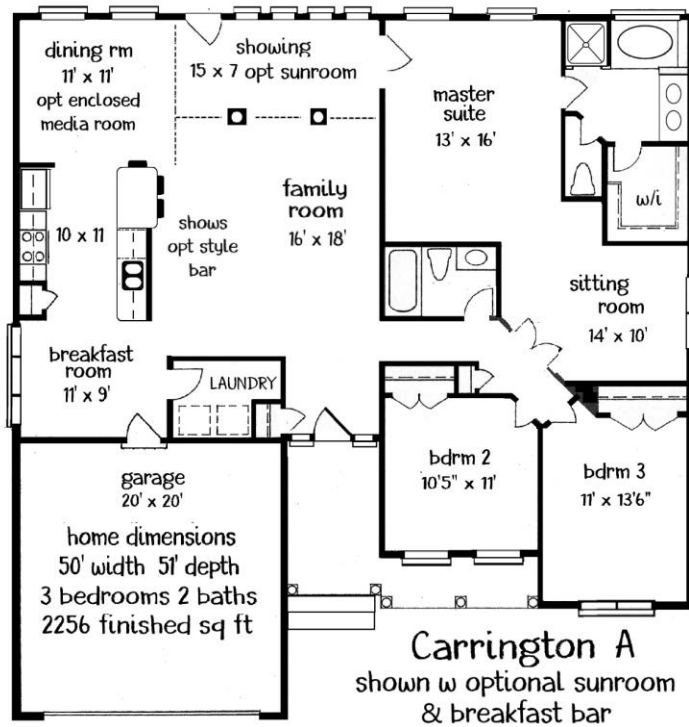

the Carrington

rendering created by Builder

the Carrington

rendering created by Builder

© Don Gardner LLC  
Licensed to Builder

15 x 7 area is under roof for opt patio or opt deck or finished sunroom

15 x 7 area is under roof for opt patio or opt deck or finished sunroom

15 x 7 area is under roof for opt patio or opt deck or finished sunroom

15 x 7 area is under roof for opt patio or opt deck or finished sunroom

15 x 7 area is under roof for opt patio or opt deck or finished sunroom