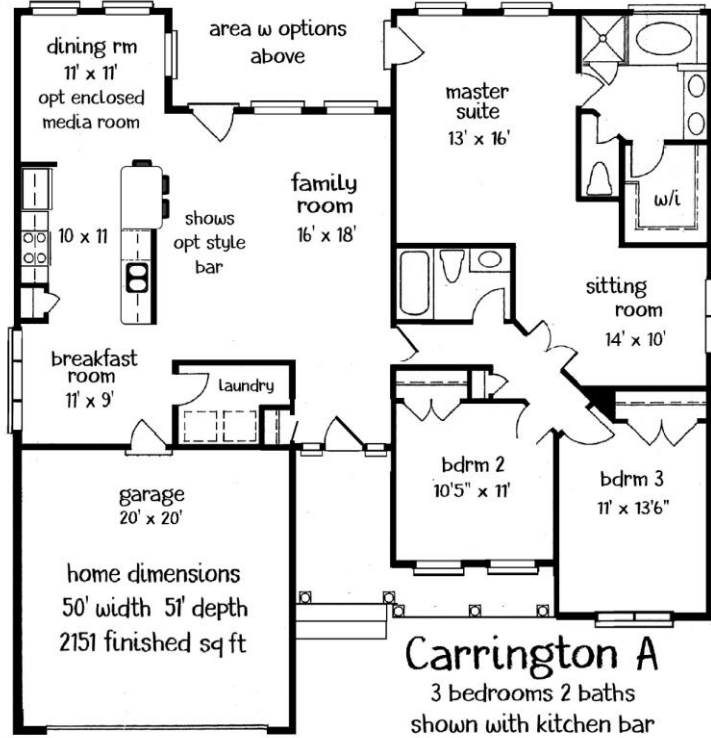

the Carrington

rendering created by Builder

the Carrington

rendering created by Builder

© Don Gardner LLC  
Licensed to Builder

15 x 7 area is under roof for opt patio or opt deck or finished sunroom

15 x 7 area is under roof for opt patio or opt deck or finished sunroom

15 x 7 area is under roof for opt patio or opt deck or finished sunroom

15 x 7 area is under roof for opt patio or opt deck or finished sunroom

15 x 7 area is under roof for opt patio or opt deck or finished sunroom