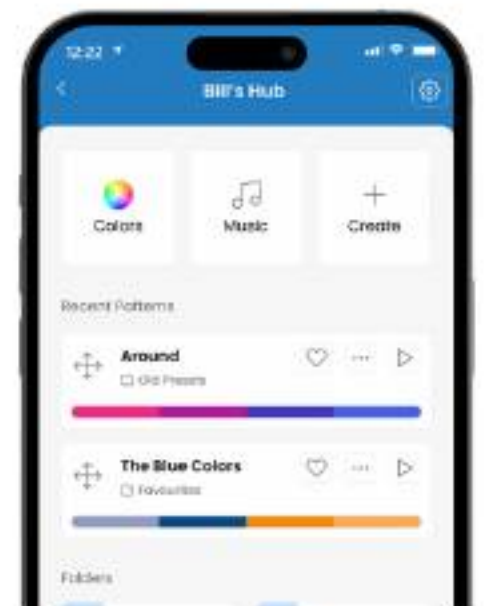

DOWNLOADABLE PATTERNS

Choose from a variety of downloads available for holidays, sports teams, events, etc.

SHAREABLE PATTERNS AND FOLDERS

Add and create your own patterns and folders, then easily share them with your friends.