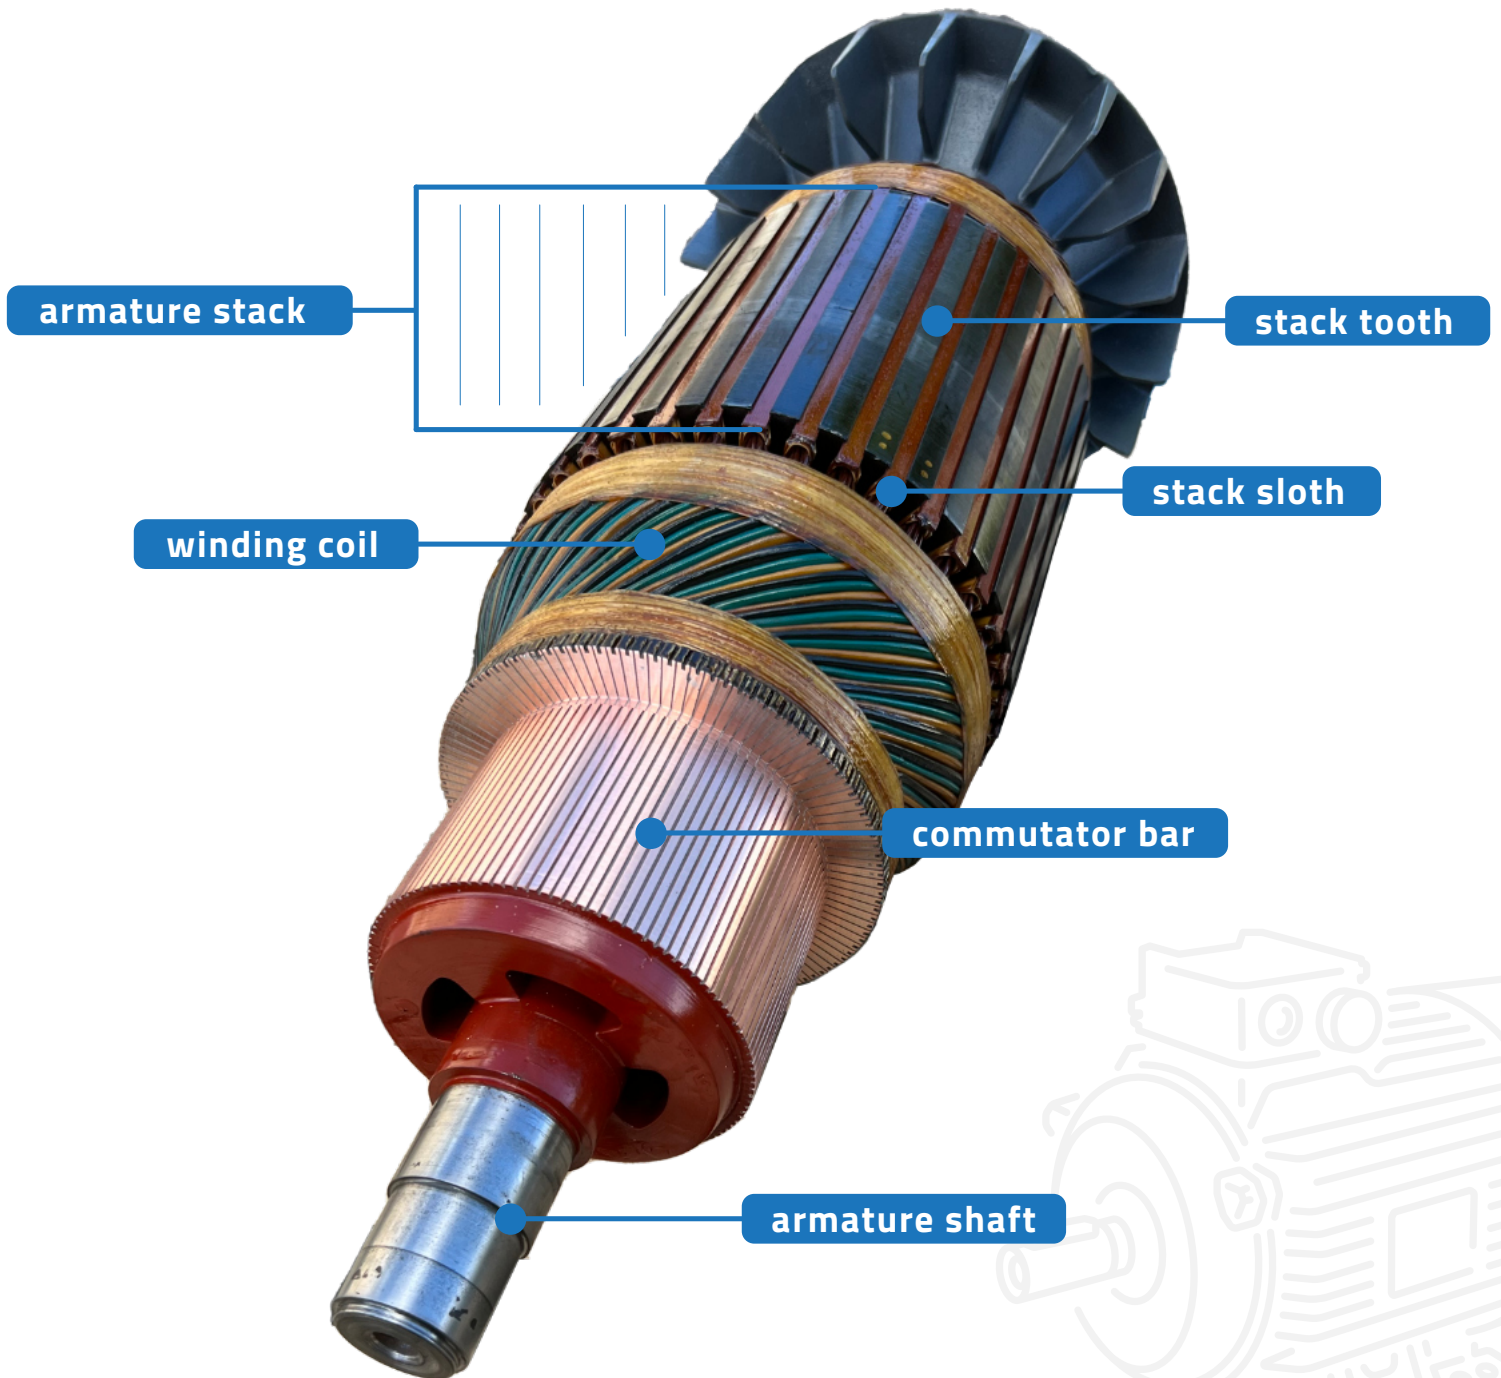

To visit our website scan QR code

office (954) 969-8605
cell phone (954) 449-3050
email contact@klimekelectricmotor.com

KLIMEK Electric Motor Corp
3420 NW 25th Ave
Pompano Beach, FL 33069
USA

tech LAB

ARMATURE COMPONENTS