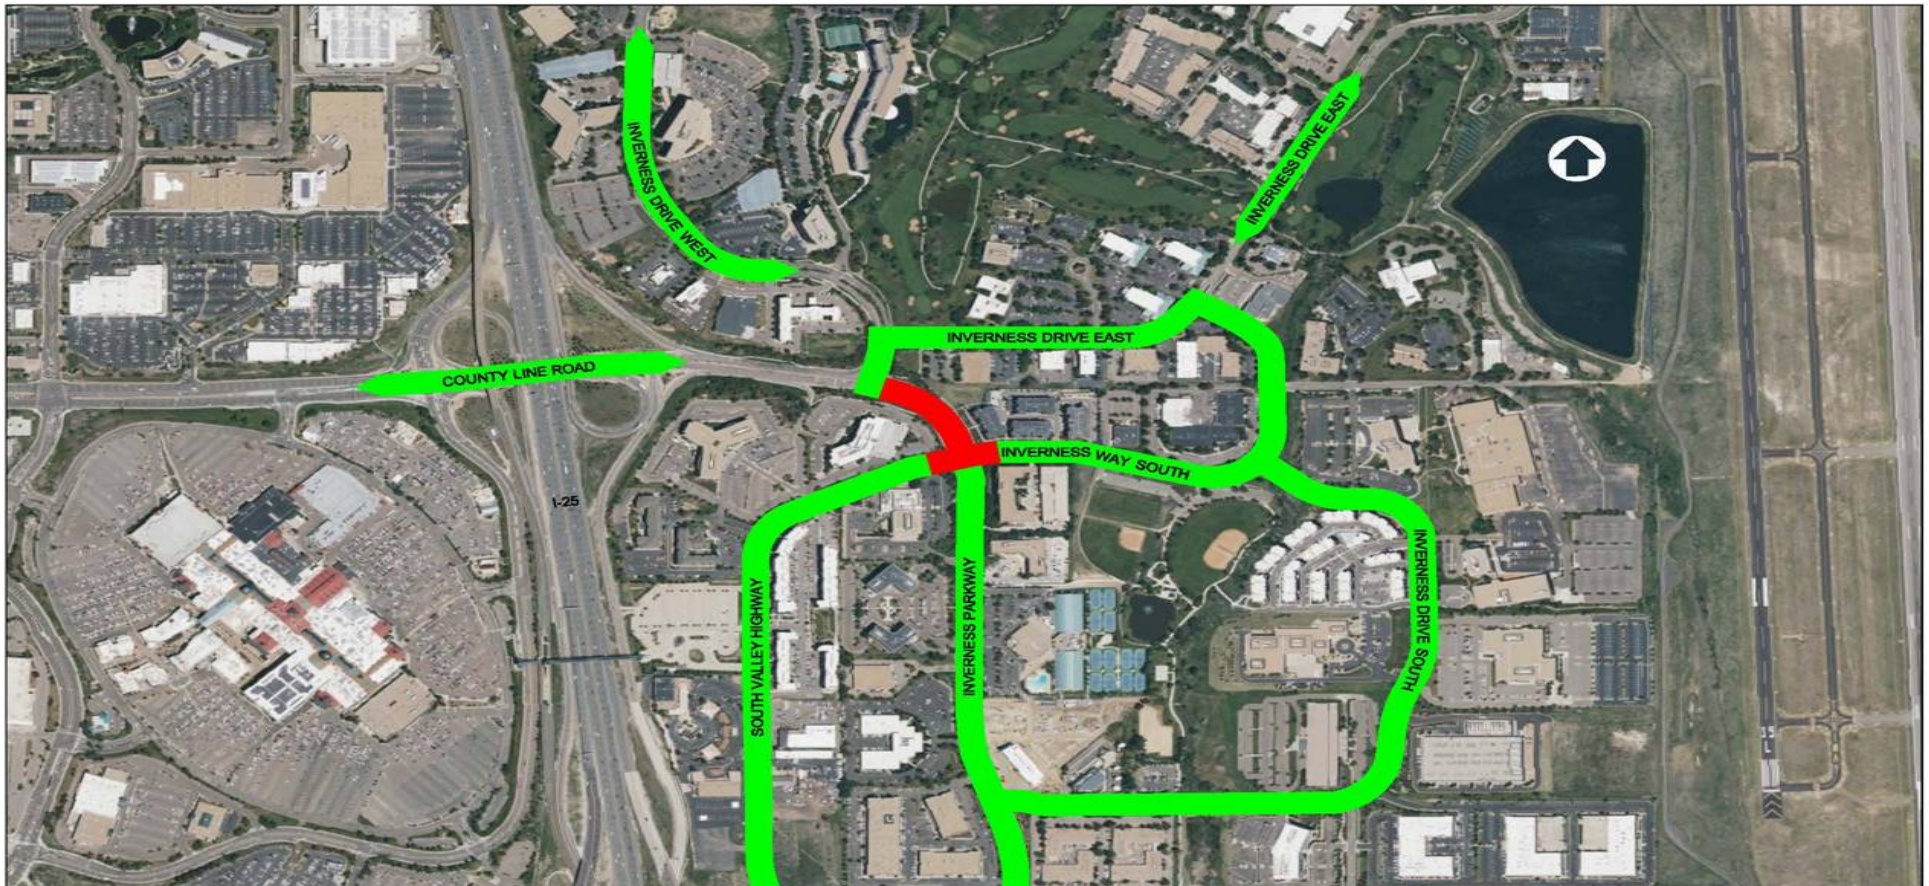

Please be advised that beginning on May 31, 2022, all lanes of County Line Road in both directions will be closed from Inverness Drive West to Inverness Way South/South Valley Highway Road for a sanitary sewer line replacement. The closure will be in effect for at least 30 days.

Laurie Tatlock
Mulhern MRE, Inc.
188 Inverness Drive West, Suite 150
Englewood, CO 80112
phone: 720-274-8377
laurie@mulhernmre.com

UTILITY WORK MAY 31, 2022 THROUGH JULY 5, 2022

ROAD CLOSED - ALTERNATIVE ROUTES