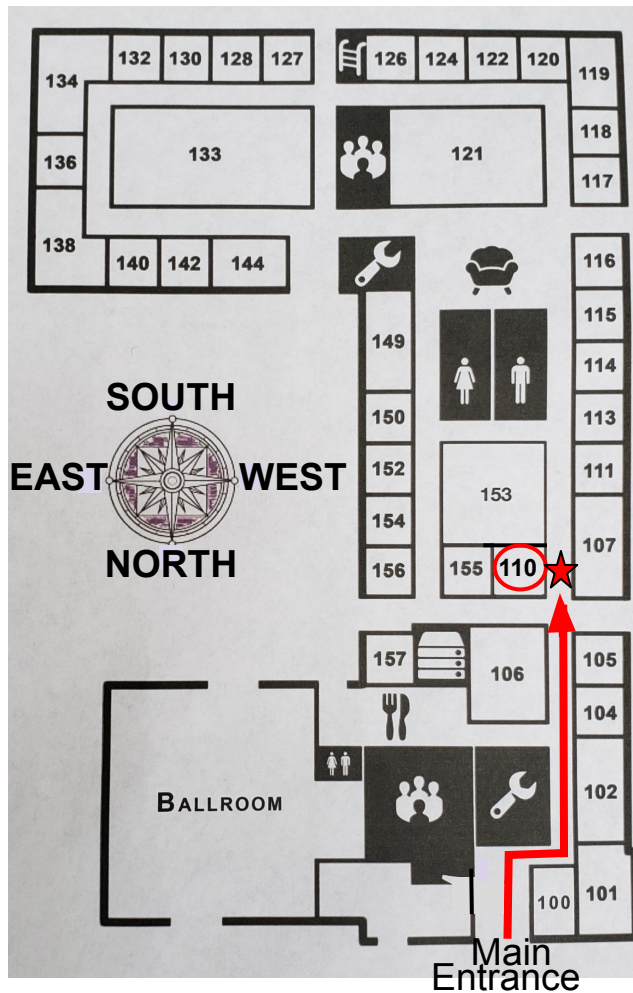

Meridian Hearing Aids
(208) 572-0005

943 W Overland Rd
Suite #110
Meridian, ID 83642

Driveway

Driveway & Parking

Walkway

Driveway & Parking

W Overland Road