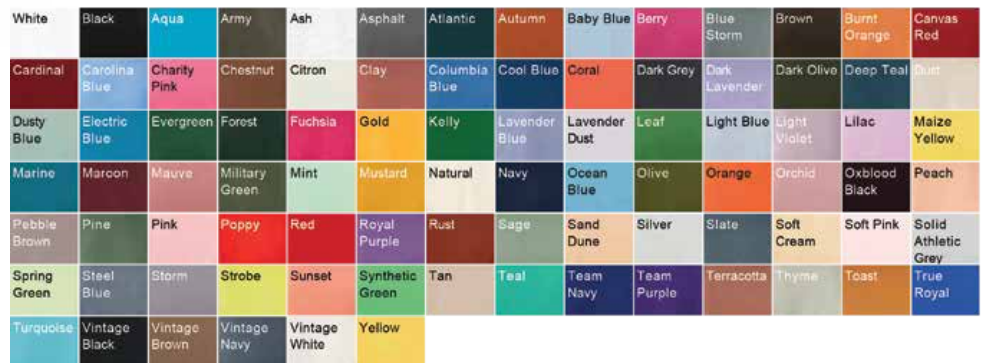

Colors (In order of chart):

Maize, Yellow, Salmon, Coral, Burnt Orange, Pink, Berry, Red, Burgundy, Purple, Light Blue, Aqua, Turquoise, Teal, Slate Blue, Royal, Navy, Cactus, Sage, Kelly, Hunter, White, Natural, Tan, Grey, Graphite, Black

Colors (In order of chart):

Maize, Coral, Pink, Berry, Red, Burgundy, Purple, Light Blue, Aqua, Turquoise, French Blue, Royal, Navy, Cactus, White, Black

Colors (In order of chart):

White, Black, Aqua, Army, Ash, Asphalt, Atlantic, Autumn, Baby Blue, Berry, Blue Storm, Brown, Burnt Orange, Canvas Red, Cardinal, Carolina Blue, Charity Pink, Chestnut, Citron, Clay, Columbia Blue, Cool Blue, Coral, Dark Grey, Dark Lavendar, Dark Olive, Deep Teal, Dust, Dusty Blue, Electric Blue, Evergreen, Forest, Fuchsia, Gold, Kelly, Lavendar Blue, Lavendar Dust, Leaf, Light Blue, Light Violet, Lilac, Maize, Marine, Maroon, Mauve, Military Green, Mint, Mustard, Natural, Navy, Ocean Blue, Olive, Orange, Orchid, Oxblood Black, Peach, Pebble Brown, Pine, Pink, Poppy, Red, Royal Purple, Rust, Sage, Sand Dune, Silver, Slate, Soft Cream, Soft Pink, Solid Athletic Grey, Spring Green, Steel Blue, Storm, Strobe, Sunset, Synthetic Green, Tan, Teal, Team Navy, Team Purple, Terracotta, Thyme, Toast, True Royal, Turquoise, Vintage Black, Vintage Brown, Vintage Navy, Vintage White, Yellow

Stone

Texas  
Orange

White\*

Yellow