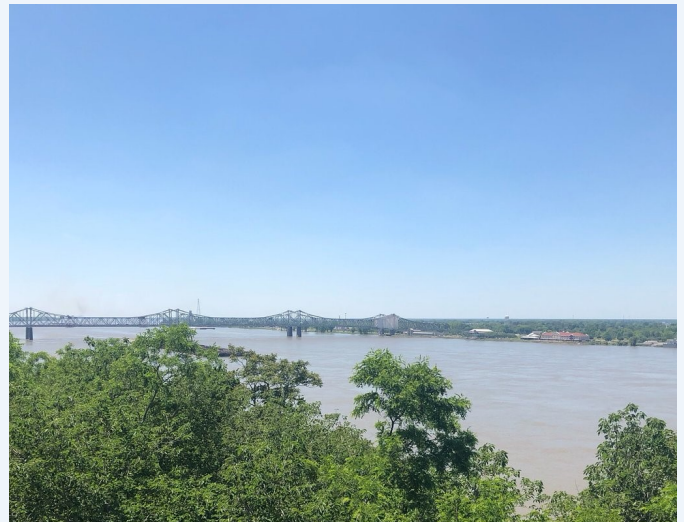

As stated on the River Views Website:

We are located on the banks of the Mighty Mississippi River in Vidalia, Louisiana, a sportsman's paradise. We are just across the bridge from Historic Natchez, Mississippi, the oldest settlement on the Mississippi. We are open year round & there is always something to do or see in our area. Our area offers wonderful opportunities for hunting or fishing, touring the many Antebellum homes in Natchez, exploring the Natchez Trace or simply relaxing & watching the river traffic as the barges & paddleboats go by. We have 135 Full Hook Up sites in our main park, Wi-Fi, 2 furnished cottages, primitive camping, clubhouse, pool, hot tub, playground, a 1.5 mile concrete walking path on the riverfront, 24 hour laundry facility, private restrooms & showers, supply store, meeting room, propane, security, RV storage, and a friendly, helpful staff! We like utilizing Workampers, so if you are interested, please go to our Workamper Page for more details.