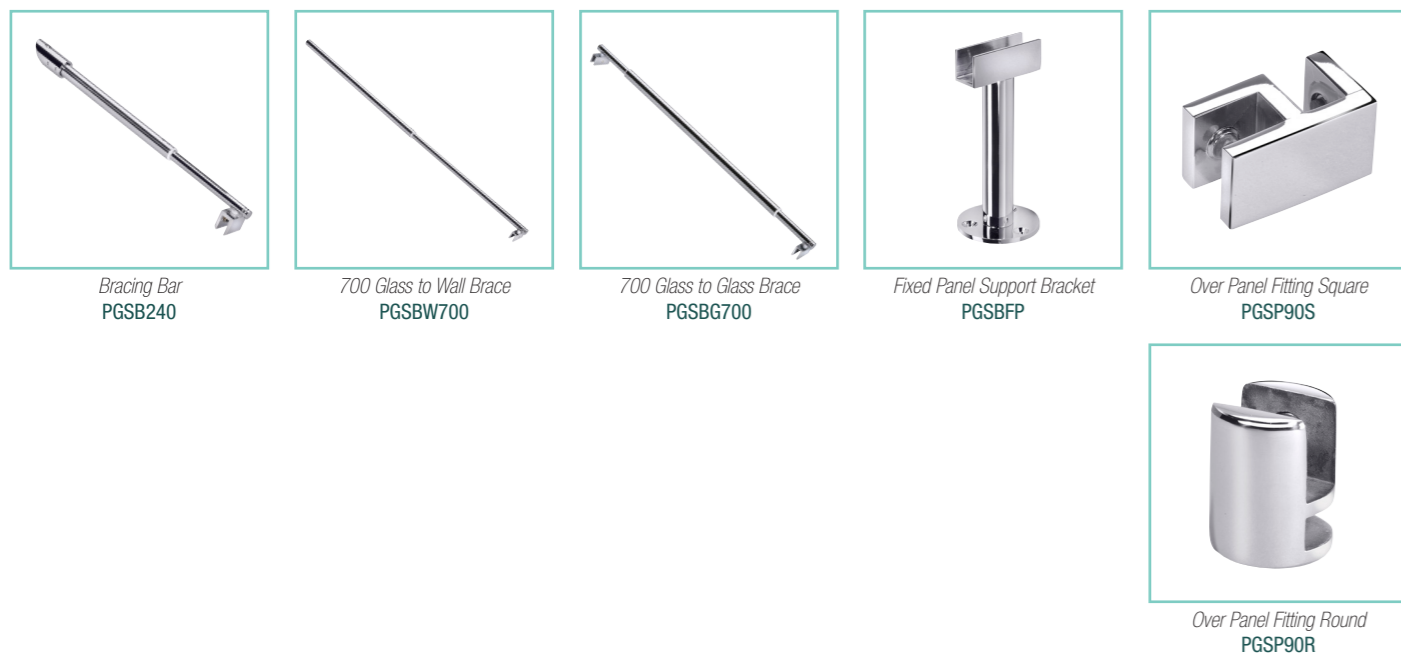

Glass Hardware

Hinges

Support Brackets

Pivotech Glass Hardware | order online at pivotpoint.mobi

Glass Hardware

Glass Flaps

Aluminium Sections

Glass Shelves

signature
Glass Hardware

Please refer to the Signature range finish sheets for all items available in matt black, satin chrome, gold, and signature chrome.

Pivotech is a brand of Aluminium Industries of Australia Pty.Ltd.  MPVSHFGH 08/20

Brackets

Shelf Brackets

Knobs

Towel Rails

Pull Handles