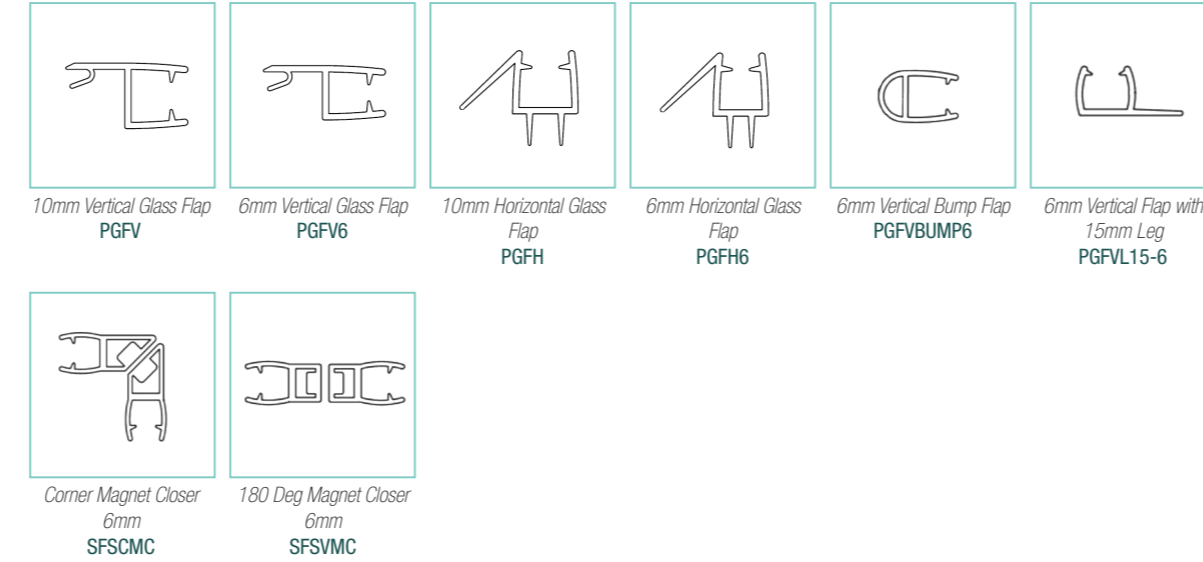

Glass Hardware

Hinges

Support Brackets

Pivotech Glass Hardware | order online at pivotpoint.mobi

Glass Hardware

Glass Flaps

Aluminium Sections

Glass Shelves

Brackets

Shelf Brackets

Knobs

Towel Rails

Pull Handles