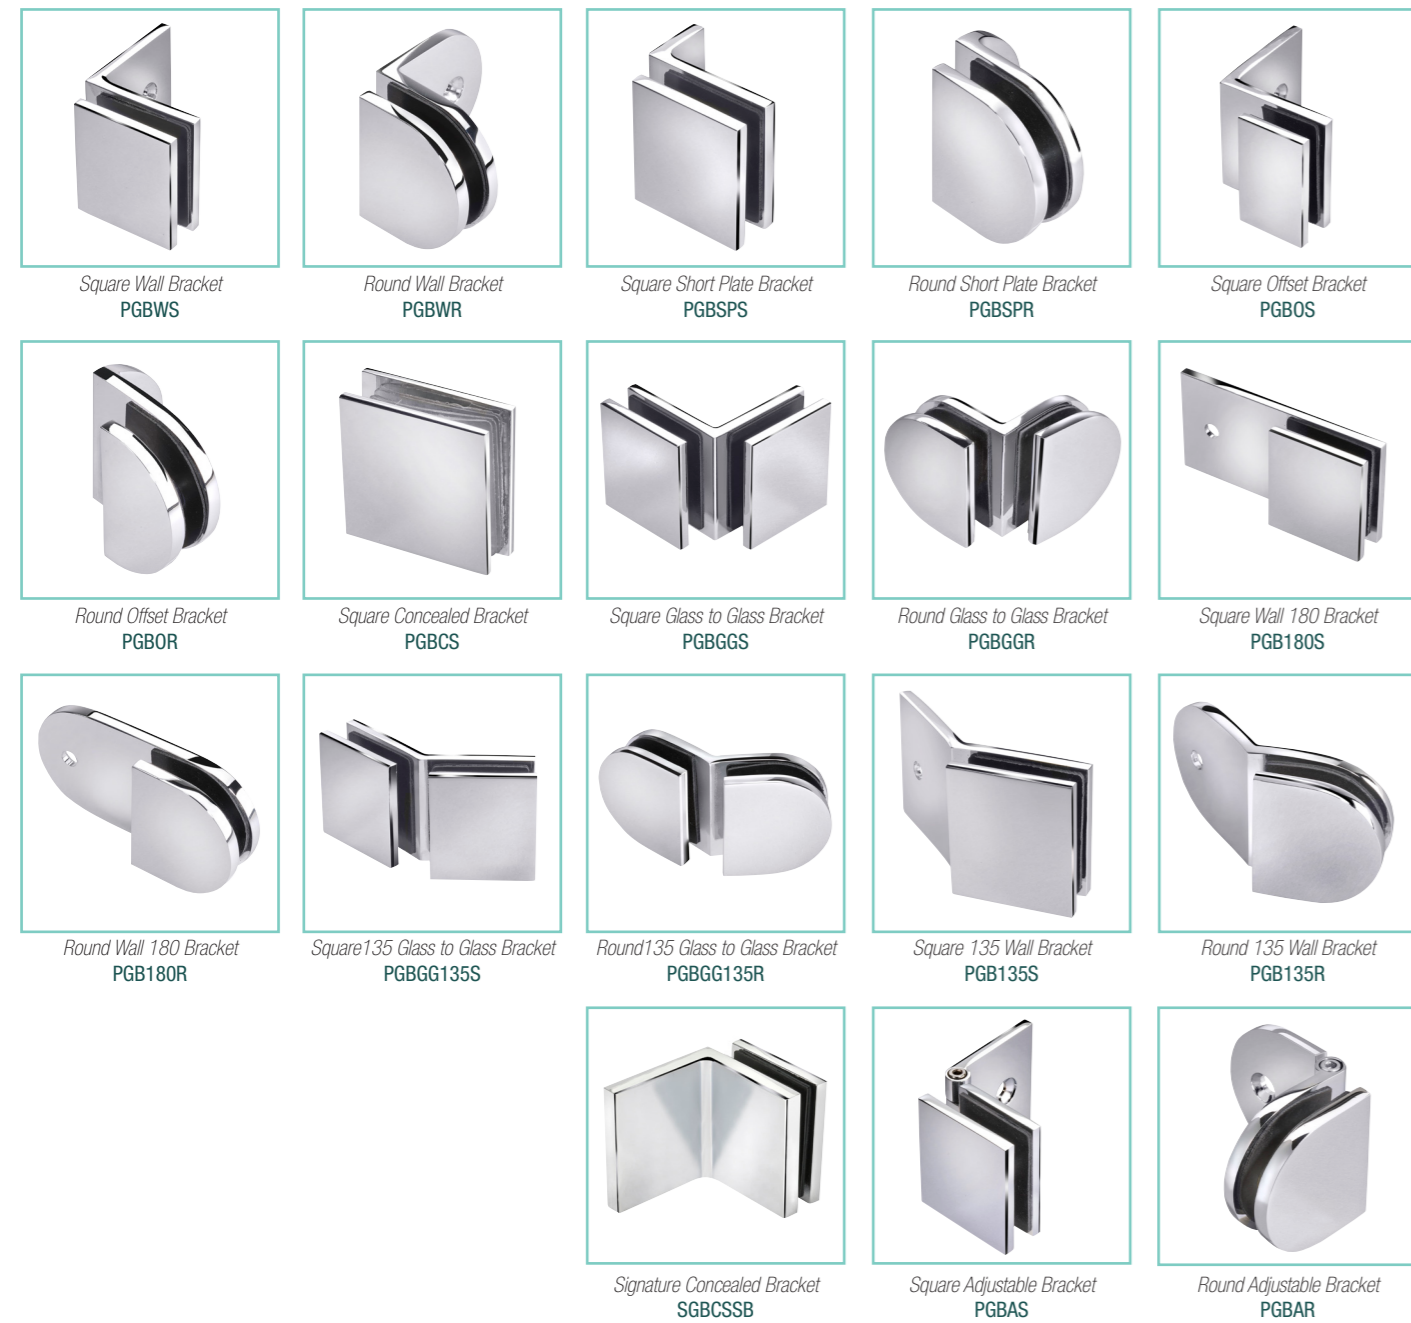

signature
Glass Hardware

Please refer to the Signature range finish sheets for all items available in matt black, satin chrome, gold, and signature chrome.

Pivotech is a brand of Aluminium Industries of Australia Pty.Ltd.  MPVSHFGH 08/20

Brackets

Shelf Brackets

Knobs

Towel Rails

Pull Handles