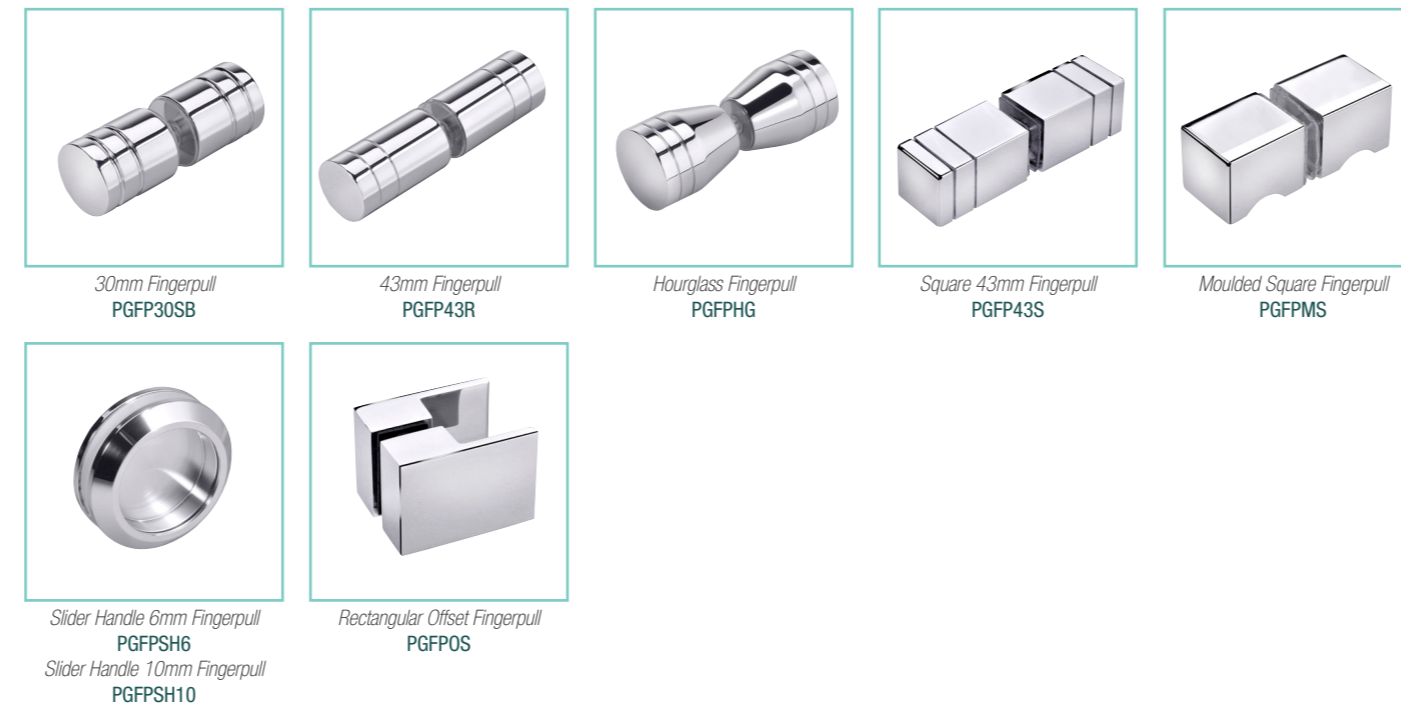

signature
Glass Hardware

Please refer to the Signature range finish sheets for all items available in matt black, satin chrome, gold, and signature chrome.

Pivotech is a brand of Aluminium Industries of Australia Pty.Ltd.  MPVSHFGH 08/20

Brackets

Shelf Brackets

Knobs

Towel Rails

Pull Handles