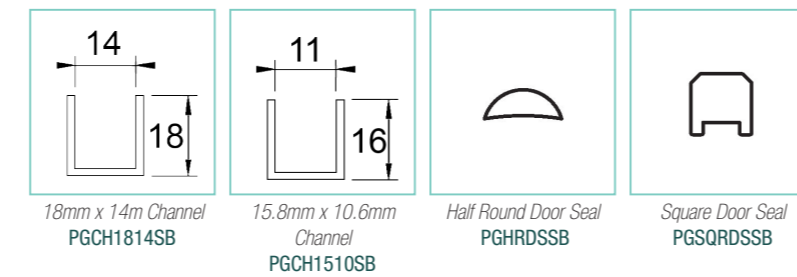

Glass Hardware

Hinges

Support Brackets

Pivotech Glass Hardware | order online at pivotpoint.mobi

Glass Hardware

Glass Flaps

Aluminium Sections

Glass Shelves