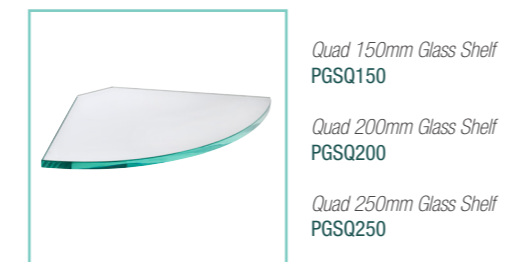

Glass Hardware

Hinges

Support Brackets

Pivotech Glass Hardware | order online at pivotpoint.mobi

Glass Hardware

Glass Flaps

Aluminium Sections

Glass Shelves