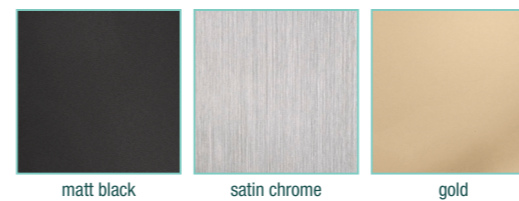

Glass Hardware

Hinges

Support Brackets

Pivotech Glass Hardware | order online at pivotpoint.mobi

Glass Hardware

Glass Flaps

Aluminium Sections

Glass Shelves

signature
Glass Hardware

Please refer to the Signature range finish sheets for all items available in matt black, satin chrome, gold, and signature chrome.

Pivotech is a brand of Aluminium Industries of Australia Pty.Ltd.  MPVSHFGH 08/20