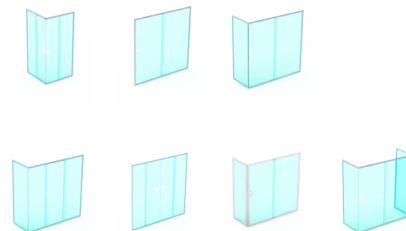

Configurations

pivottech.com.au • PivotPoint.mobi

Corporate Office

Victoria
160 Ordish Road
Dandenong South, VIC 3175
P: (03) 9798 9198
F: (03) 9798 4499

Branch Locations

Queensland
2/1 Garret St
Brendale, QLD 4500
P: (07) 3889 7400
F: (07) 3205 6112

Western Australia
36 Kulin Way
Mandurah, WA 6210
P: (08) 9581 7988
F: (08) 9581 8188

pivottech

designed simplicity

Pivottech is a brand of Aluminium Industries of Australia Pty.Ltd.