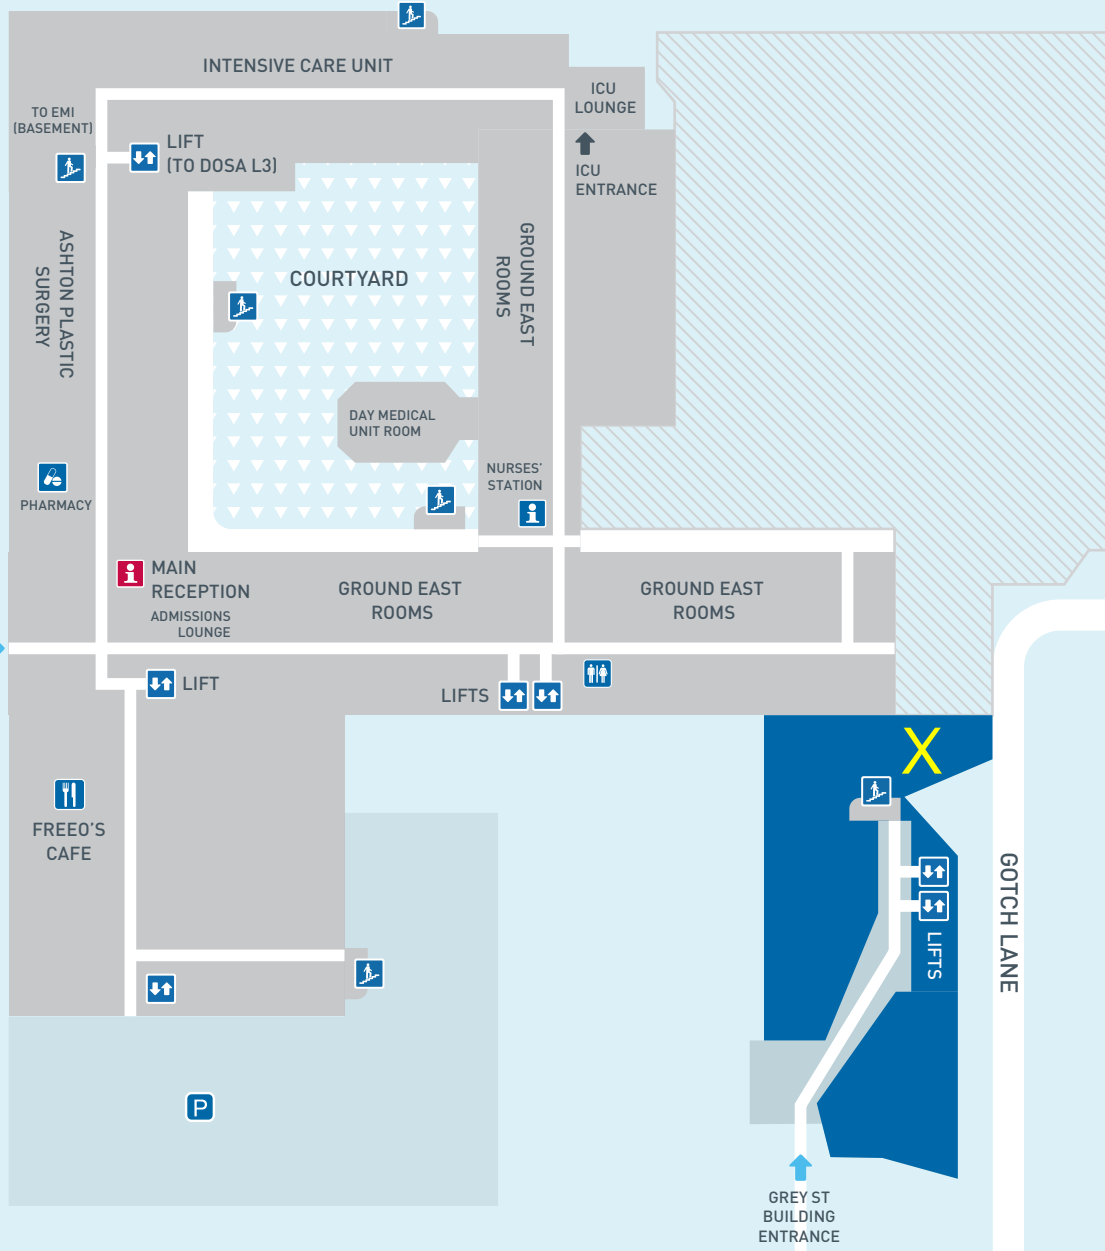


  
 TRAM STOP -  
 ROUTE 109  
 (VICTORIA STREET)

ALBERT STREET

CLARENDON STREET

CLARENDON ST  
HOSPITAL ENTRANCE

FITZROY  
GARDENS

GREY STREET

### Parking:

Is available at commercial rates,  
320 Victoria Parade, East Melbourne

Timed street parking is available  
in surrounding area

### Consulting suites:

Please enter Grey Street Building  
and take lobby lifts to Level 4.

Please note that access is only via  
Grey Street.

- |   |                    |   |                        |
|---|--------------------|---|------------------------|
|    | MAIN<br>RECEPTION  |    | LIFT                   |
|    | NURSES'<br>STATION |    | STAIRS                 |
|   | PARKING            |   | TRAM STOP<br>ROUTE 109 |
|  | CAFE               |  | TOILETS                |