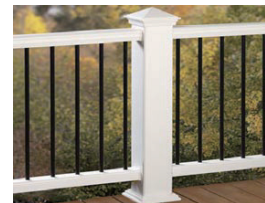

TRADITIONAL

DELTA Traditional Aluminum Balusters offer distinctive design options not found with typical 2" x 2" wood balusters. Available in 3 colors, these maintenance free balusters create an impressive and rich appearance of wrought iron.

Traditional Balusters easily install using DELTA Baluster Connectors.

26" Traditional White

DELTA Traditional Balusters come in: Black, White, Bronze, DELTA Traditional Balusters install to wood or composite railings.