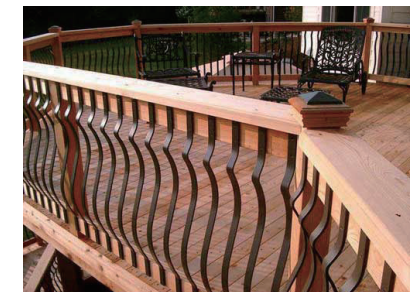

DELTA Artisan Installation Instructions

Baroque Installation Instructions

Baroque Balustersize	32 1/4"	40"
Rail Height	36"	42"

Baroque Balustersize	30 3/8"	36 3/8"
Rail Height	36"	42"

Product Categories

ITEM	Baroque Balusters size			
	30.375"	32.25"	36.375"	40"
Pcs/Box	5	5	5	5
Weight(pcs(g))	338.35	358.3	398.02	436.48
Box Size(cm)	L	77.8	82.5	93
	W	10.3	10.3	9.5
	H	2.8	2.8	2.8
Box Weight(g)	225	245	275	308
Boxes/ Carton	10	10	10	10
Carton Size(cm)	L	79.3	84	94.5
	W	21.6	21.6	21.6
	H	15	15	15
Carton Weight(g)	315	325	345	370
Cartons/Pallet	20	20	20	20
Pallet Size(cm)	L	112	112	107
	W	83.3	88	98.5
	H1	12	12	12
	H2	102	102	102
Pallet Weight(g)	1100	1370	1600	1830

ITEM	Traditional Balusters size			
	26"	30.375"	32"	36.375"
Pcs/Box	10	10	10	10
Weight(pcs(g))	116.89	136.56	143.87	163.53
Box Size(cm)	L	66.6	77.8	81.9
	W	9.8	9.8	9.8
	H	4.3	4.3	4.3
Box Weight(g)	230	248	255	273
Boxes/ Carton	10	10	10	10
Carton Size(cm)	L	68.1	79.3	83.5
	W	20.6	20.6	20.6
	H	22.5	22.5	22.5
Carton Weight(g)	350	380	420	445
Cartons/Pallet	20	20	20	20
Pallet Size(cm)	L	107	112	112
	W	72.1	83.3	88
	H1	12	12	12
	H2	102	102	102
Pallet Weight(g)	900	1100	1370	1600

About DELTA

Delta is a professional manufacture in Aluminum fence, railing and decking products. Our factory is located in Thailand. We have more than 13 years of experience and professional team in the outdoor business. With our automatic production facilities, such as CNC, powder static spray line, packing and our high-tech lab, we can provide our customers with good quality products with the latest technology and designs, for an affordable price