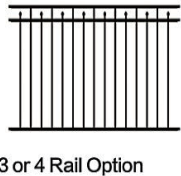

3 or 4 Rail Option