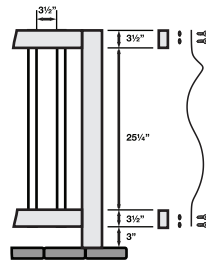

Use the measurements above to achieve a rail height.