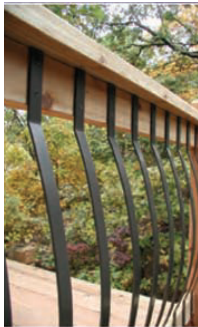

DELTA Baroque Balusters work on both wood and composite railings and are designed for 36" railing heights & 42" railing heights

5 balusters per pack