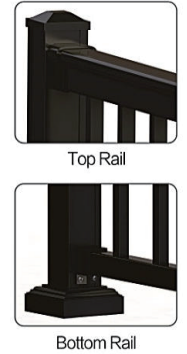

Scrolls

Ring

Estate Scrolls

Flat Cap

Ball Cap

Aluminum Railing System (AR100)

Color Options: Black White Bronze

Aluminum Railing

2" x 2.25"(50.8x57.2mm) Aluminum Top Rail
 1" x 1.5"(25.4x38.1mm) Aluminum Bottom Rail
 5/8"(15.9mm) Square Picket

6' (1828mm) or 8'(2438mm) Width,
 36" (914mm) or 42"(1067mm) Height

Aluminum Railing System (AR200)

Color Options: Black White Bronze

Aluminum Railing

2.25" x 2.25"(57.2x57.2mm) Aluminum Top Rail
 1.25" x 1.5"(31.8x38.1mm) Aluminum Bottom Rail
 3/4"(19.1mm) Square Picket

6' (1828mm) or 8'(2438mm) Width,
 36" (914mm) or 42"(1067mm) Height