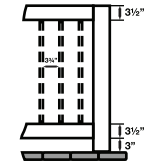

Use the measurements above to achieve a railing height.