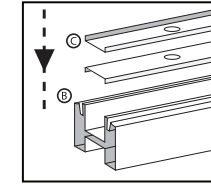

40" Black Baroque being used as a 42" rail

DELTA Artisan Installation Instructions

Cut the Baluster Spacers to the same length as the rail, equally spaced so the holes line up.

Snap Baluster Spacer into Bottom Rail. Place inverted Baluster Spacer on top of first Balustr Spacer.