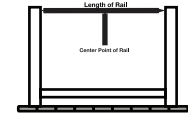

Traditional Installation Instructions

Length of rail ÷ 4.5 = balusters
If number is odd: balusters will be centered
If number is even: balusters will be offset 2 1/4" from center