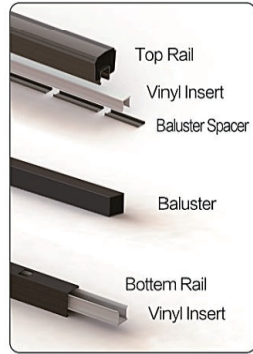

Scrolls

Ring

Estate Scrolls

Flat Cap

Ball Cap

Aluminum Railing System (AR100)

Color Options: Black White Bronze

Aluminum Railing

2" x 2.25"(50.8x57.2mm) Aluminum Top Rail
 1" x 1.5"(25.4x38.1mm) Aluminum Bottom Rail
 5/8"(15.9mm) Square Picket

6' (1828mm) or 8'(2438mm) Width,
 36" (914mm) or 42"(1067mm) Height

Aluminum Railing System (AR200)