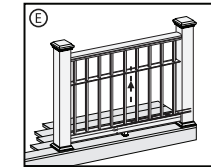

Install Top Rail & slide Top Baluster Spacer up, snapping it into place.