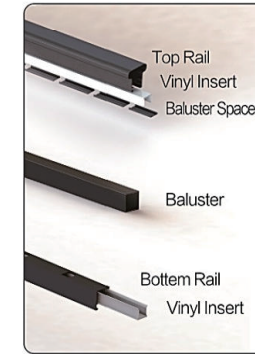

2" x 2.25"(50.8x57.2mm) Aluminum Top Rail
 1" x 1.5"(25.4x38.1mm) Aluminum Bottom Rail
 5/8"(15.9mm) Square Picket

6' (1828mm) or 8'(2438mm) Width,
 36" (914mm) or 42"(1067mm) Height

Aluminum Railing System (AR200)

Color Options: Black White Bronze

Aluminum Railing

2.25" x 2.25"(57.2x57.2mm) Aluminum Top Rail
 1.25" x 1.5"(31.8x38.1mm) Aluminum Bottom Rail
 3/4"(19.1mm) Square Picket

6' (1828mm) or 8'(2438mm) Width,
 36" (914mm) or 42"(1067mm) Height