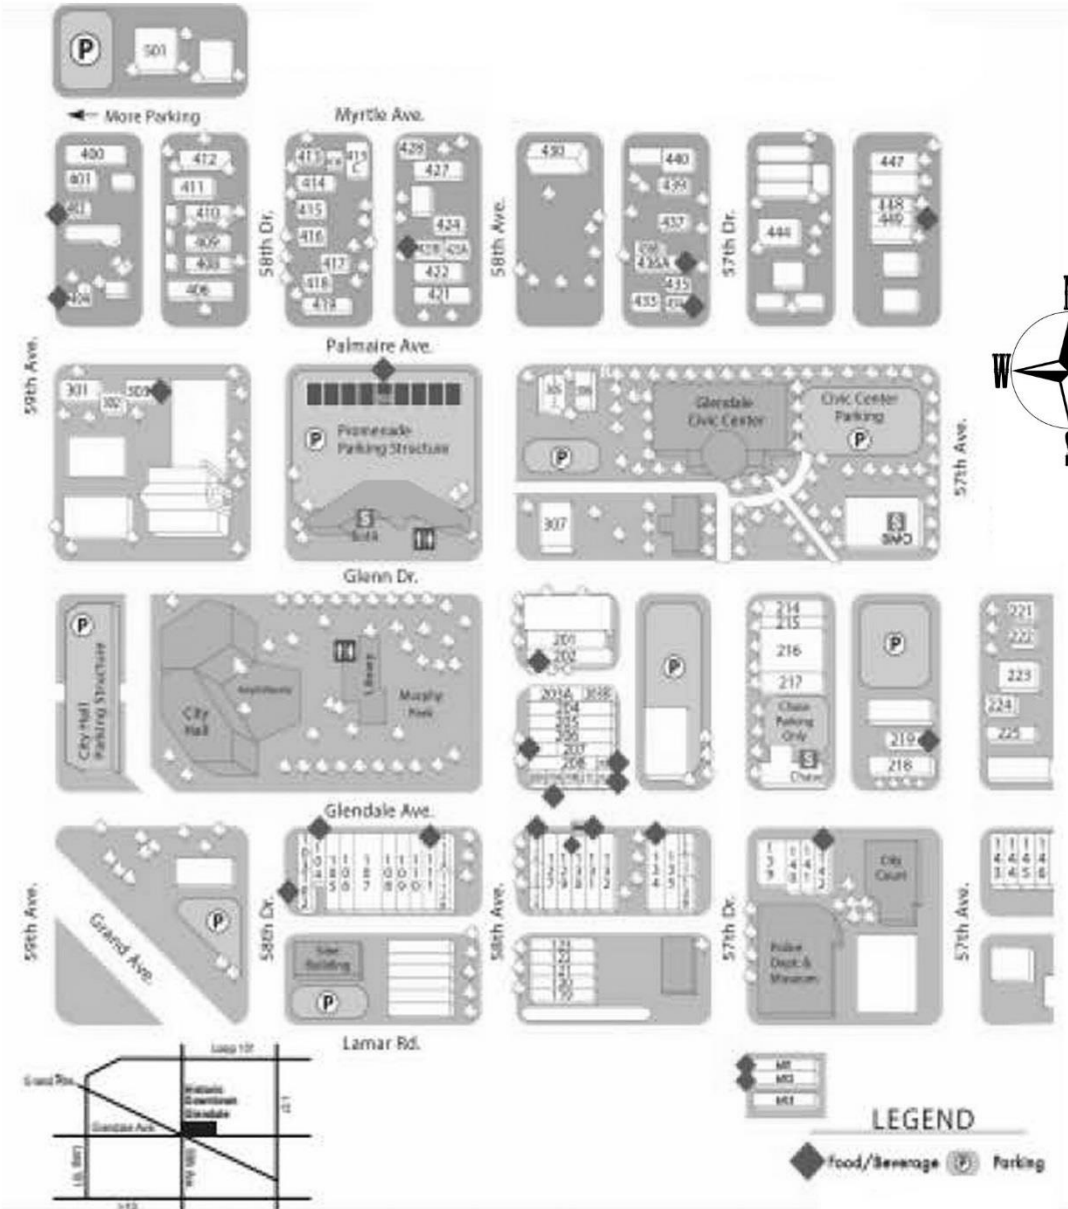

Glendale's Dining District

A SHOT OF JAVA	7003 N. 58 TH AVE.	623-847-2423	MAP #212B
A TOUCH OF EUROPEAN CAFÉ	7146 N. 57 TH DRIVE	623-847-7119	MAP #436A
BITZ-EE MAMA'S	7023 N. 58 TH AVE.	623-931-0562	MAP #202
THE CEREMONY SHOP	7150 N. 57 TH AVE.	623-594-7000	MAP #449
COYOTE OATIES & MORE	7005 N. 58 TH AVE.	623-939-3949	MAP #207
CUFF	5819 W. GLENDALE AVE.	623-847-8890	MAP #104
DESERT ROSE CIGAR LOUNGE & CLUB	6729 N. 57 TH DRIVE	623-680-9163	MAP #603
DESERT ROSE STEAK HOUSE	6729 N. 57 TH DRIVE	623-937-3004	MAP #601
DESERT ROSE PIZZA & GASTRO PUB	6729 N. 57 TH DRIVE	623-937-3004	MAP #601
HAUS MURPHY'S OF GLENDALE	5739 W. GLENDALE AVE.	623-939-2480	MAP #134
THE HOP STOP DINER	7013 N. 58 TH AVE.	623-915-0100	MAP #204
KIMBERLY ANN'S VICTORIAN TEA ROOM & BOUTIQUE	7153 N. 59 TH AVE.	623-934-1106	MAP #402
LA PIAZZA AL FORNO	5803 W. GLENDALE AVE.	623-847-3301	MAP #111
LITTLE SAIGON	7016 N. 57 TH AVE.	623-939-6136	MAP #219
MI VEGANA MADRE	5835 W. PALMAIRE	623-934-0358	MAP #304
MOE'S BURGER SHOP	5713 W. GLENDALE AVE.	623-915-9993	MAP #142
NOMADIC ICE CREAM ROLLS	5750 W. GLENDALE AVE.	623-826-8905	MAP #210A
PAPA ED'S ICE CREAM PARLOR	7146 N. 58 TH AVE.	623-915-4438	MAP #423B
PIZZA OLD ROMA	5740 W. GLENDALE AVE.	623-934-7896	MAP #212A
THE SPICERY IN OUR 1895 HOME	7141 N. 59 TH AVE.	623-937-6534	MAP #404
SIGN OF THE THYMES	5845 W. PALMAIRE	623-931-5777	MAP #303
SUBWAY	5757 W. GLENDALE AVE.	623-939-4791	MAP #126

Glendale's Dining District

2018

Glendale's Dining District

12 Blocks of International Flavors

Historic Downtown Glendale
 Catlin Court & Old Towne