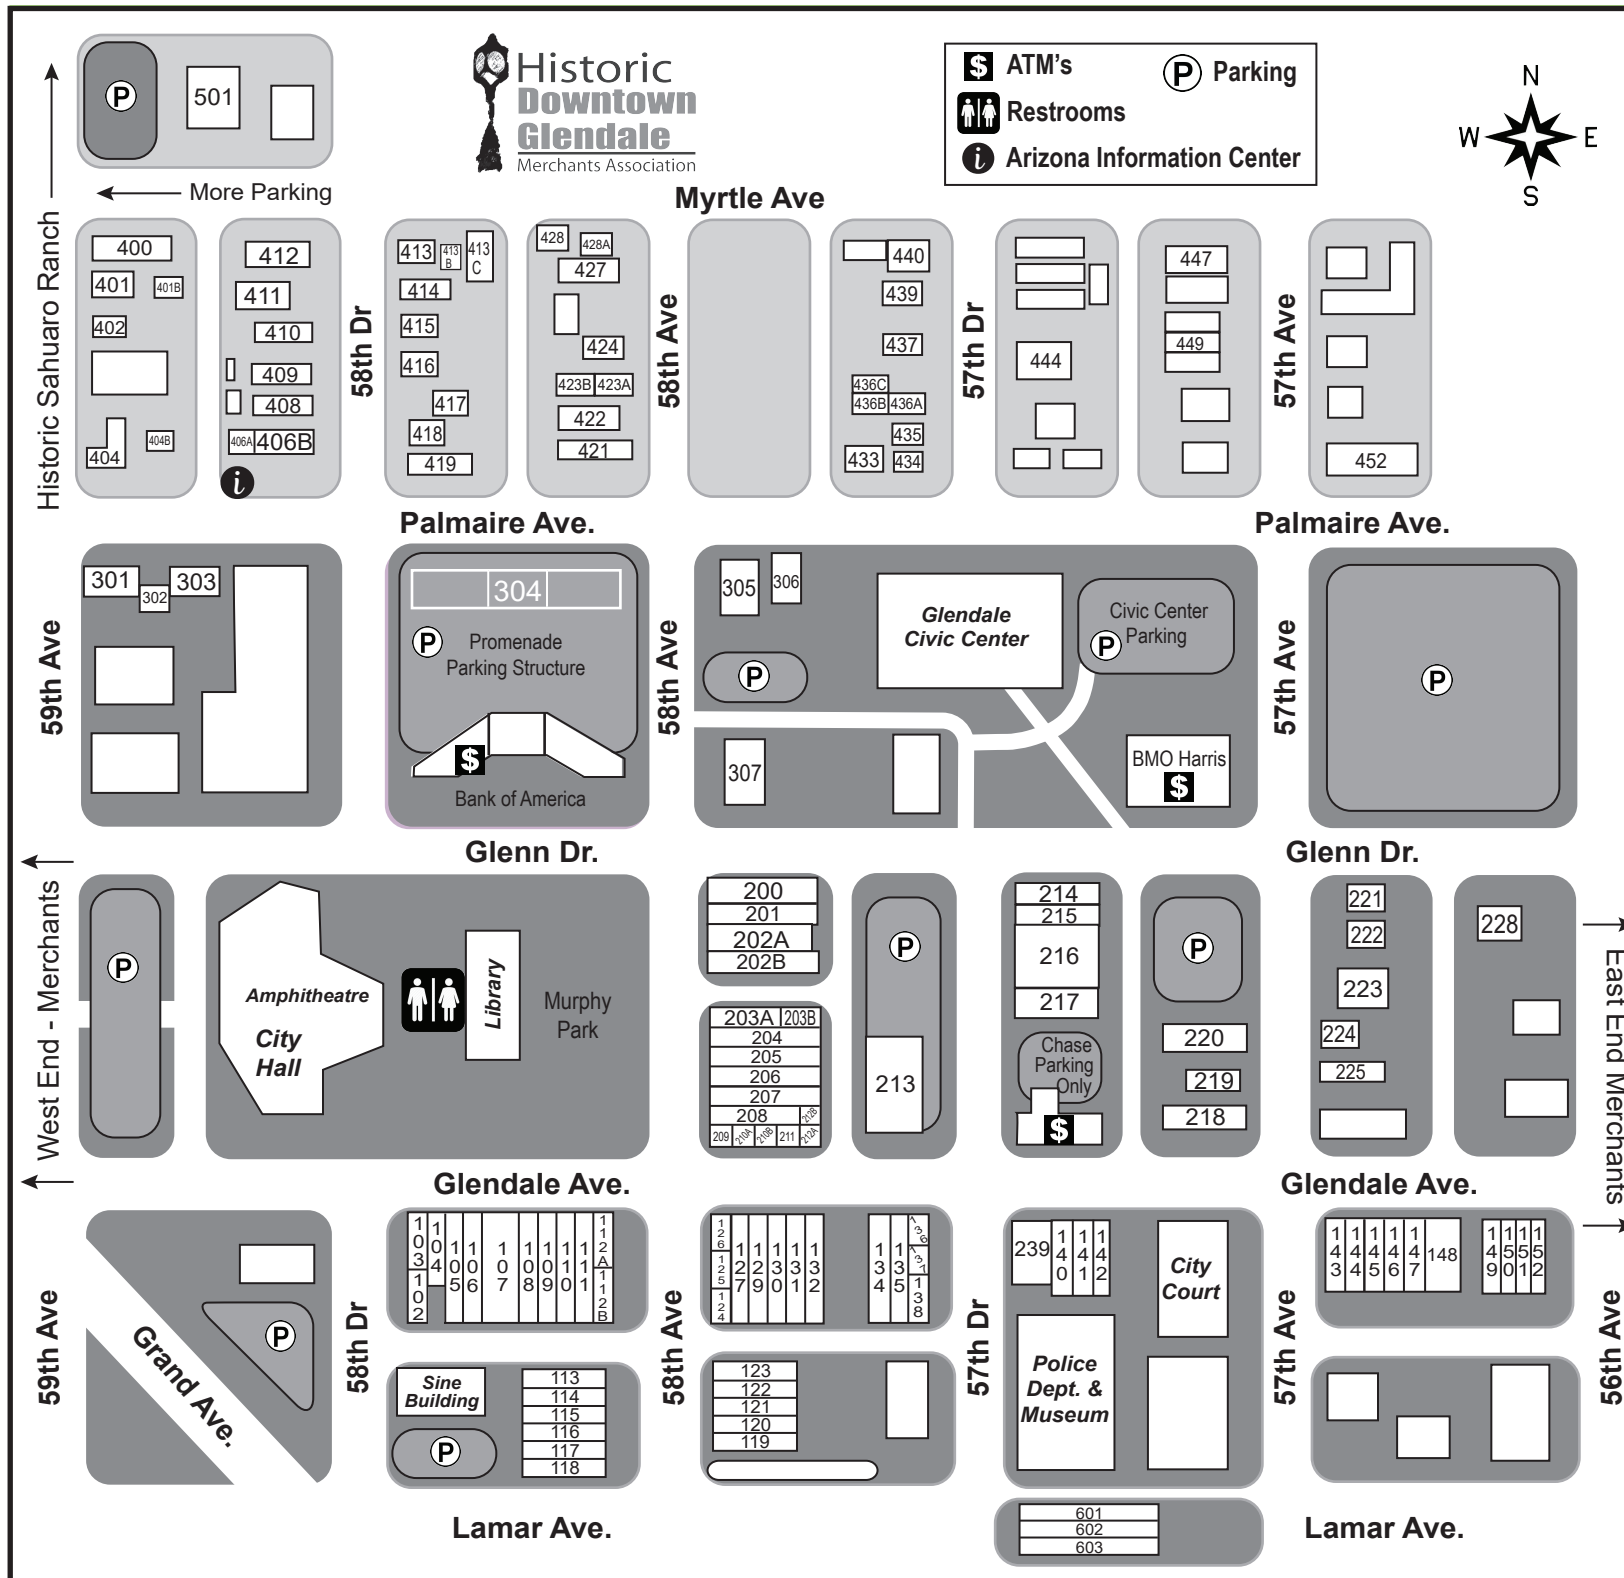

Map Sponsors

GESD Community Partner

All in for ALL Kids

Historic Downtown Glendale

Shop Eat Experience Repeat
Real Hometown Happening

2022 Historic Downtown Glendale Calendar

February

- 2/12 - Galentine's Day
- 2/12 & 13 - Chocolate Experience
- 2/26 - 12th Annual Dog Days of Glendale
- LIVE @ Murphy Park - Dates & Times TBD

March

- 3/12 - 14th Annual Paris in the Spring
- LIVE @ Murphy Park - Dates & Times TBD

April

- 4/9 - Sidewalk Sale

May

- 5/7 - 15th Annual Mother's Day Celebration
- 5/7 - Free Comic Book Day

July

- 7/9 - 16th Annual Christmas in July

September

- 9/10 - 18th Annual Teddy Bear Day

October

- 10/8 - 28th Annual Front Porch Festival
- 10/22 & 29 - Halloween Hometown Happening

November

- 11/12 - 26th Annual Holiday Open House
- 11/26 - Small Business Saturday

December -

- 12/10 - Hometown Christmas Parade
- Year Round - Big Day Birthday & Historic Downtown Glendale Charm Trail

EVENT DATES AND TIMES SUBJECT TO CHANGE.
DENOTES HDGMA PRODUCED SPECIALTY PROMOTIONS
DENOTES CITY AND/OR OUTSIDE PROMOTER EVENTS

WWW.VISITDOWNTOWNGLENDALE.COM
623-299-2060