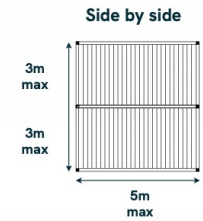

FHL

Pools & Spas

CONCEPT - DESIGN - BUILD

Bioclimatic Pergola

If end-on-end or side by side configurations are required, add the cost of the additional structures from the price chart.

Dimensions listed are outside dimensions.

F H L

Pools & Spas

CONCEPT - DESIGN - BUILD

Fixed Screens

Supplied as an assembled frame, panels supplied loose

Options:

Size parameters

- Length: Max 6m
- Height: Max 2.8m
- Individual Panel Width: Max 0.8m

F H L

Pools & Spas

CONCEPT - DESIGN - BUILD

Sliding Glass Doors

Size parameters

- Length: Max 6m
- Height: Max 2.5m
- Glass thickness: 8mm toughened glass
- 3 & 5 channel systems available

Colour options

- Bottom track: Satin Anodised Aluminium