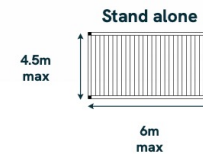

FHL

Pools & Spas

CONCEPT - DESIGN - BUILD

Bioclimatic Pergola

If end-on-end or side by side configurations are required, add the cost of the additional structures from the price chart.

Dimensions listed are outside dimensions.

F H L

Pools & Spas

CONCEPT - DESIGN - BUILD

Fixed Screens

Supplied as an assembled frame, panels supplied loose

Options:

Size parameters

- Length: Max 6m
- Height: Max 2.8m
- Individual Panel Width: Max 0.8m

5 Channel system

Size	Single stack - 5 panels	Split stack - 10 panels
2m	£1,774	£2,385
2.5m	£2,063	£2,728
3m	£2,233	£2,913
3.5m	£2,511	£3,532
4m	£2,691	£3,773
4.5m	£2,963	£3,962
5m	£3,248	£4,144
5.5m	£3,322	£4,330
6m	£3,587	£4,515