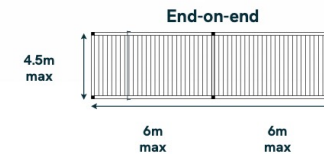

F H L

Pools & Spas

CONCEPT - DESIGN - BUILD

Bioclimatic Pergola

Prices Includes

- RAL7016 Anthracite grey (matt textured)
- 24V motor, power unit & remote control
- LED perimeter strip lighting to all four sides

FHL

Pools & Spas

CONCEPT - DESIGN - BUILD

Bioclimatic Pergola

If end-on-end or side by side configurations are required, add the cost of the additional structures from the price chart.

Dimensions listed are outside dimensions.

F H L

Pools & Spas

CONCEPT - DESIGN - BUILD

Fixed Screens

Supplied as an assembled frame, panels supplied loose

Options:

Size parameters

- Length: Max 6m
- Height: Max 2.8m
- Individual Panel Width: Max 0.8m

5 Channel system

Size	Single stack - 5 panels	Split stack - 10 panels
2m	£1,774	£2,385
2.5m	£2,063	£2,728
3m	£2,233	£2,913
3.5m	£2,511	£3,532
4m	£2,691	£3,773
4.5m	£2,963	£3,962
5m	£3,248	£4,144
5.5m	£3,322	£4,330
6m	£3,587	£4,515