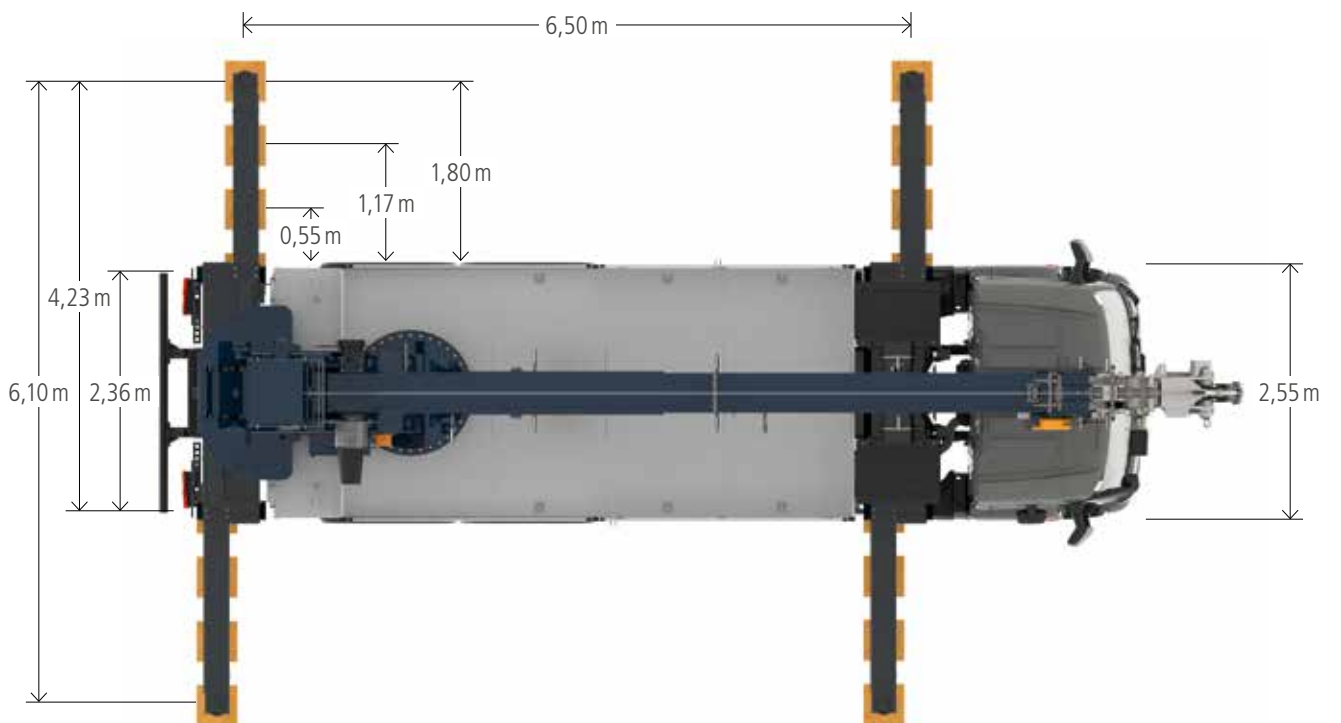

Dimensions

Böcker

www.boecker.de

Boecker UK Limited
Grazebrook Industrial Park
Dudley · Hulbert Drive
West Midlands UK-DY2 0XW

Fon +44 (0)77 20942491
info@boecker.co.uk