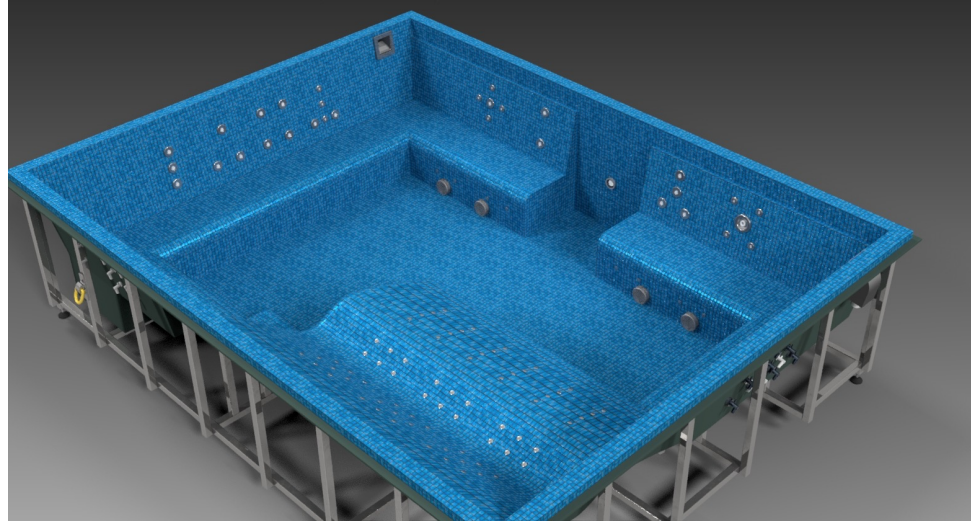

THE FARMHOUSE LIVING LIMITED