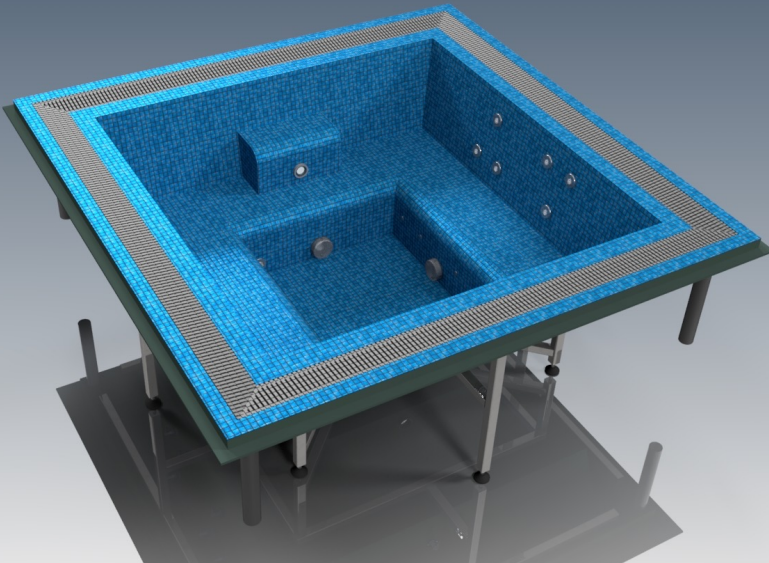

THE FARMHOUSE LIVING LIMITED