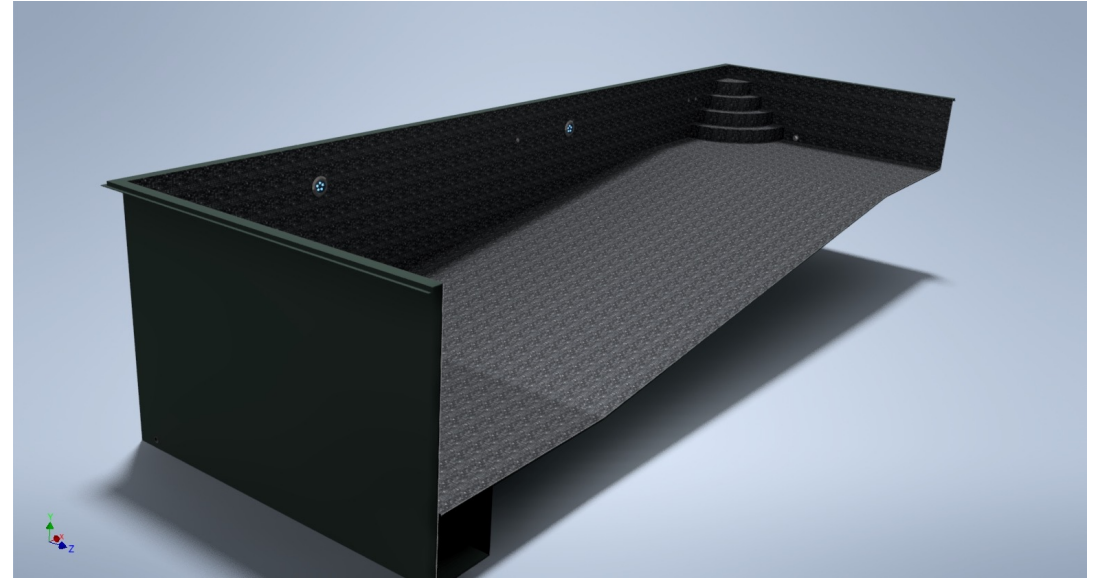

THE FARMHOUSE LIVING LIMITED