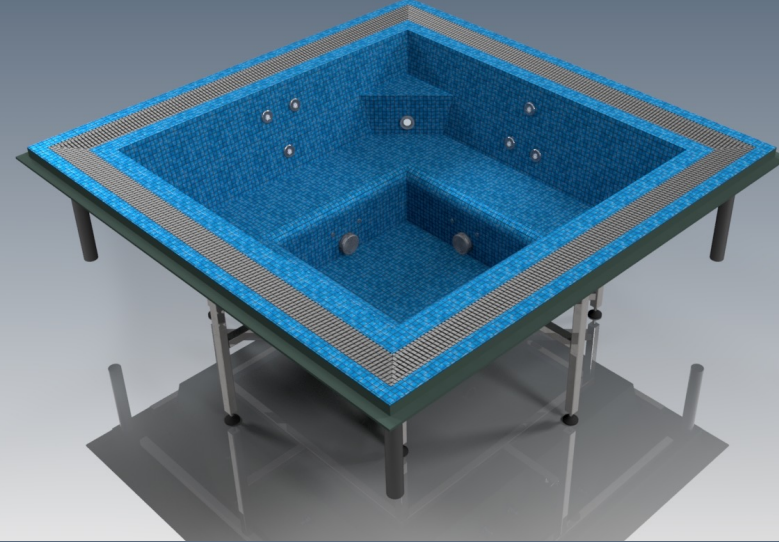

THE FARMHOUSE LIVING LIMITED