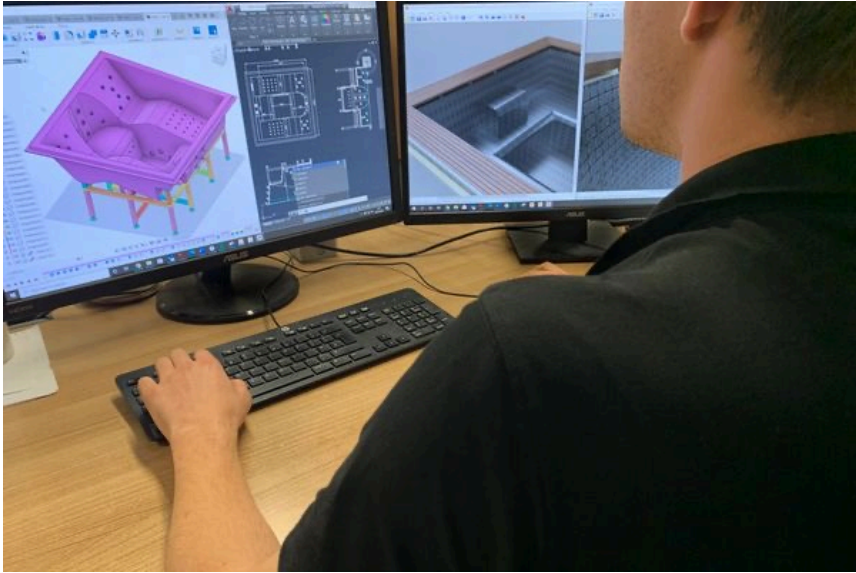

THE FARMHOUSE LIVING LIMITED