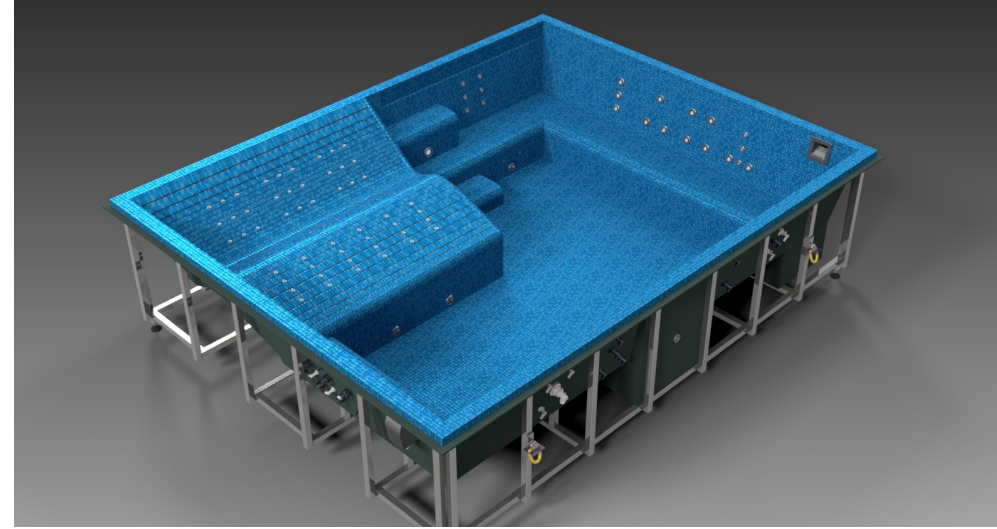

THE FARMHOUSE LIVING LIMITED