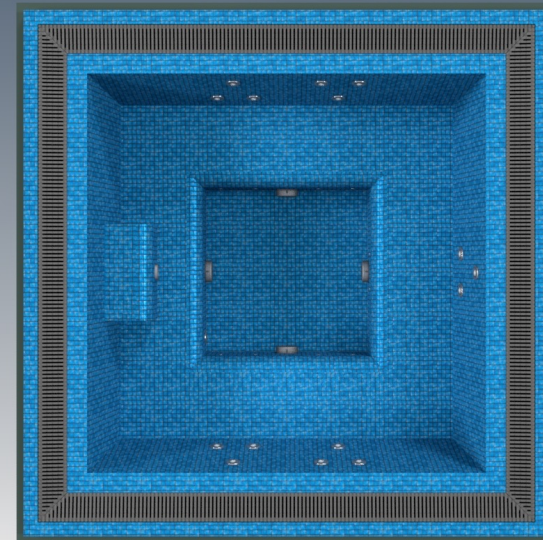

THE FARMHOUSE LIVING LIMITED