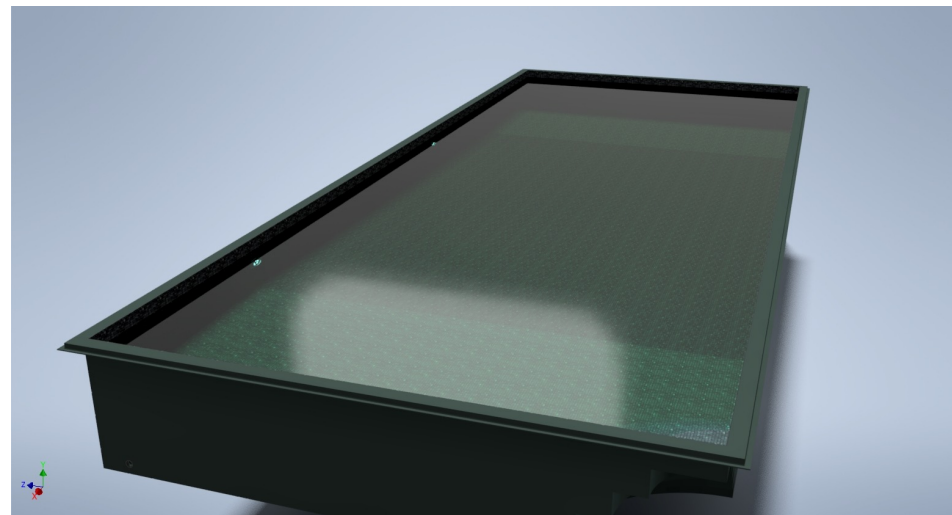

THE FARMHOUSE LIVING LIMITED