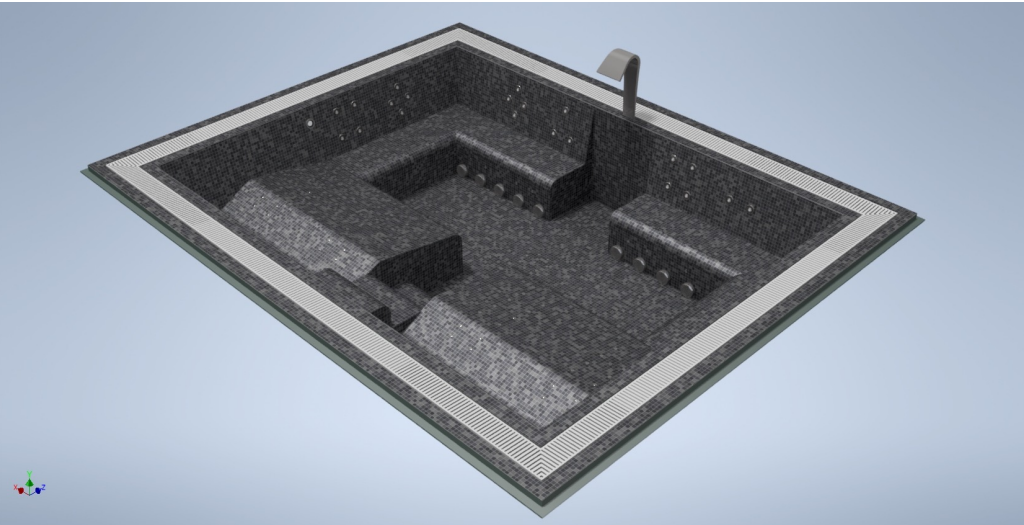

THE FARMHOUSE LIVING LIMITED