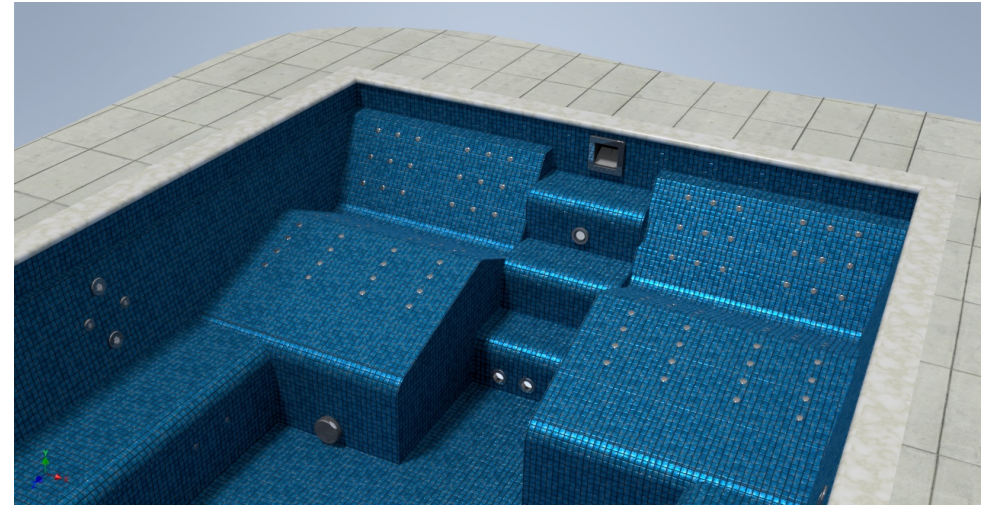

THE FARMHOUSE LIVING LIMITED