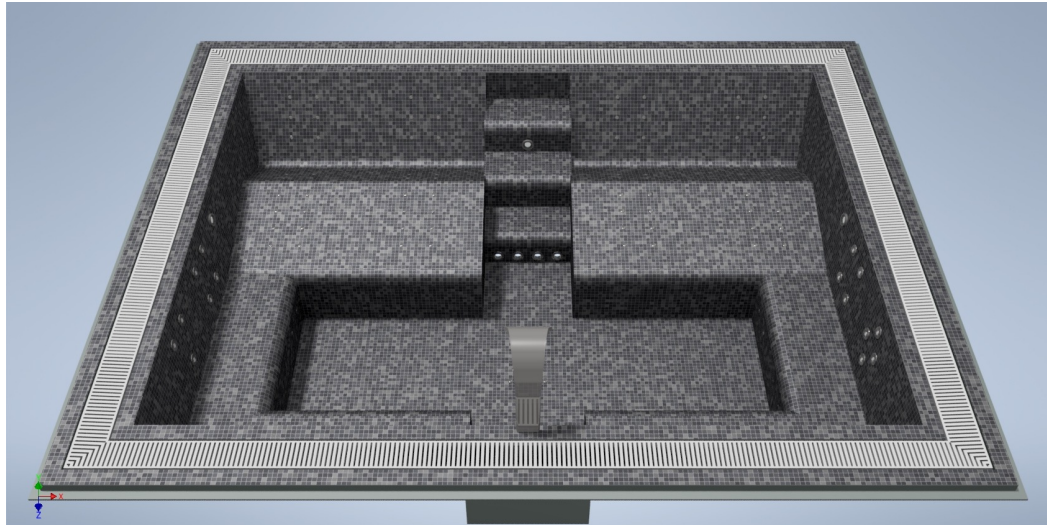

THE FARMHOUSE LIVING LIMITED