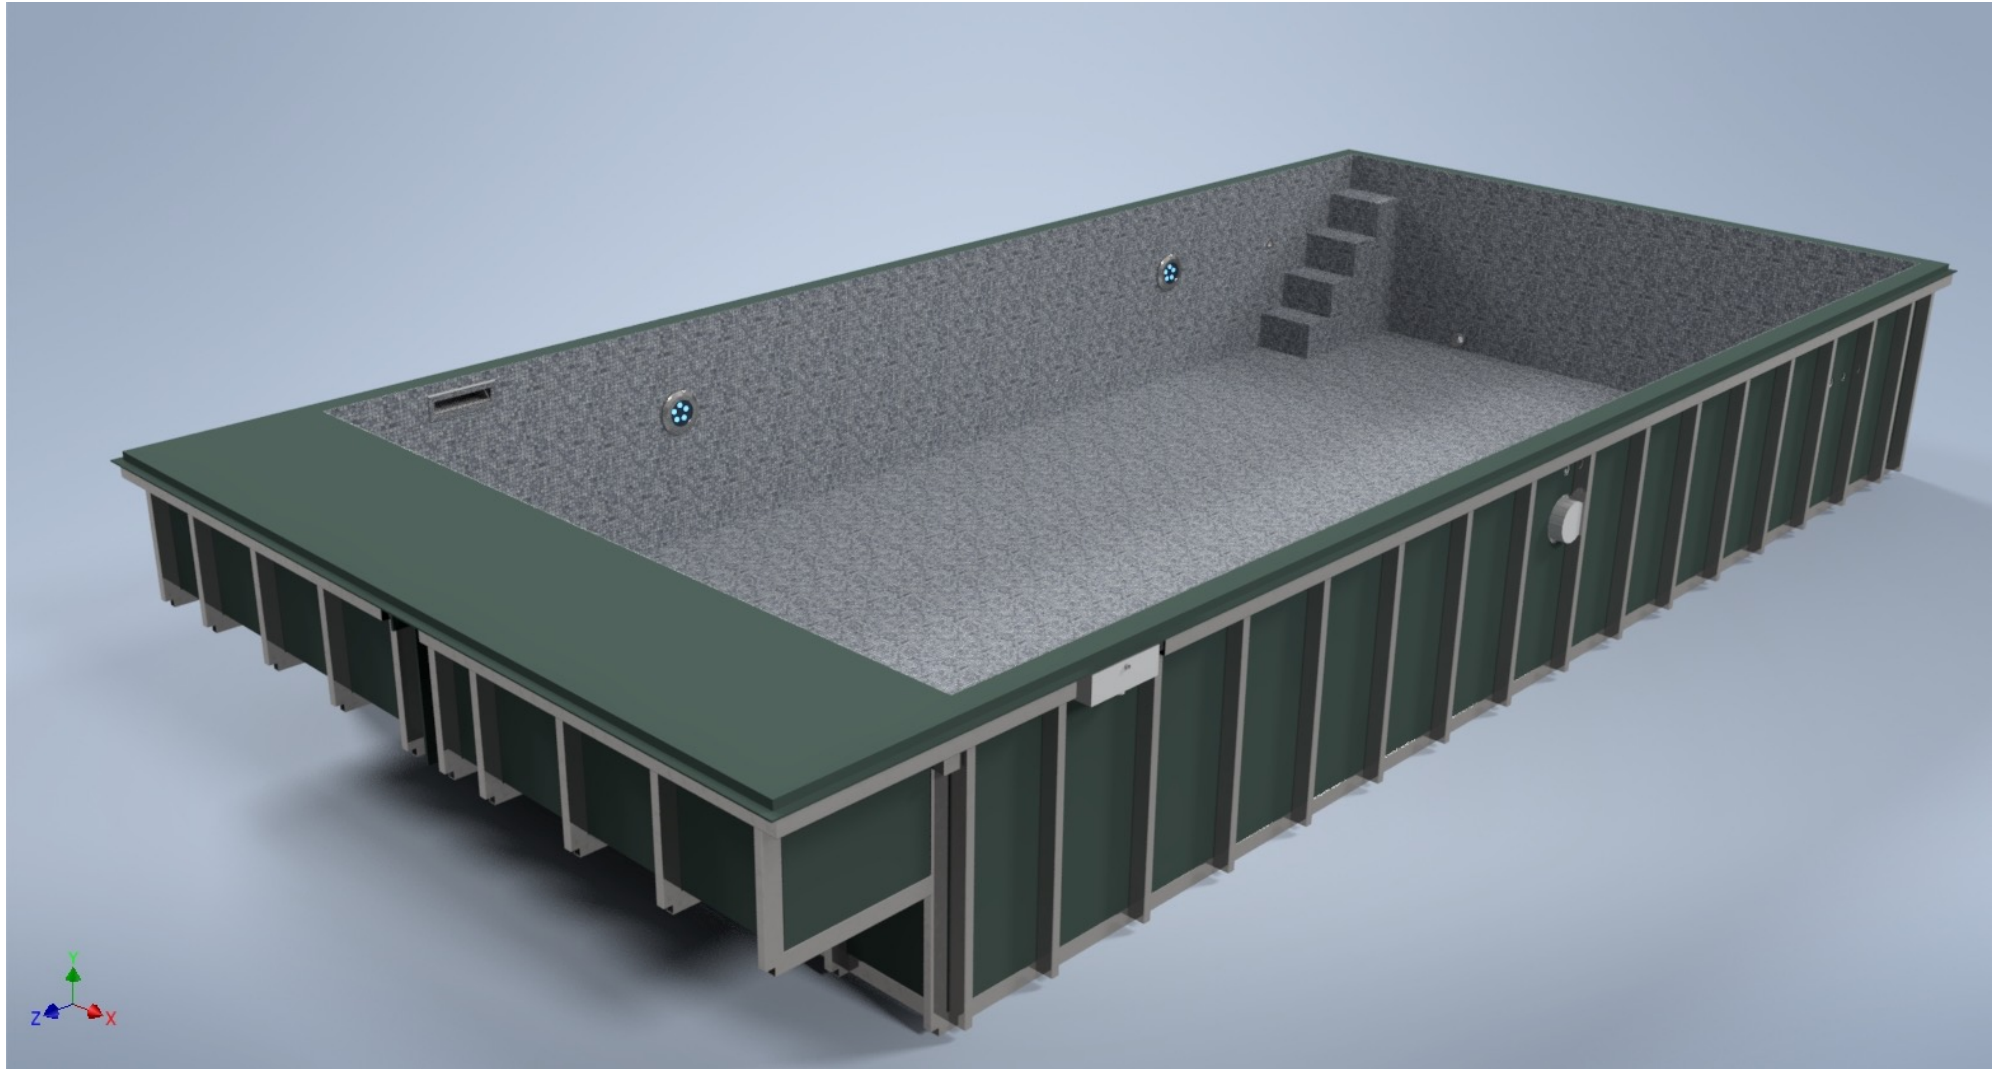

THE FARMHOUSE LIVING LIMITED