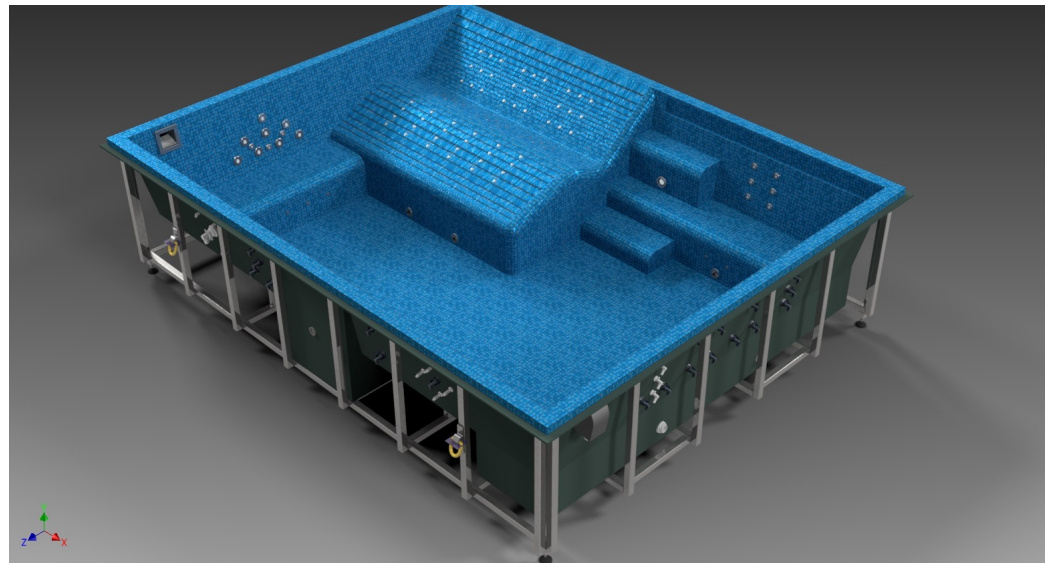

THE FARMHOUSE LIVING LIMITED