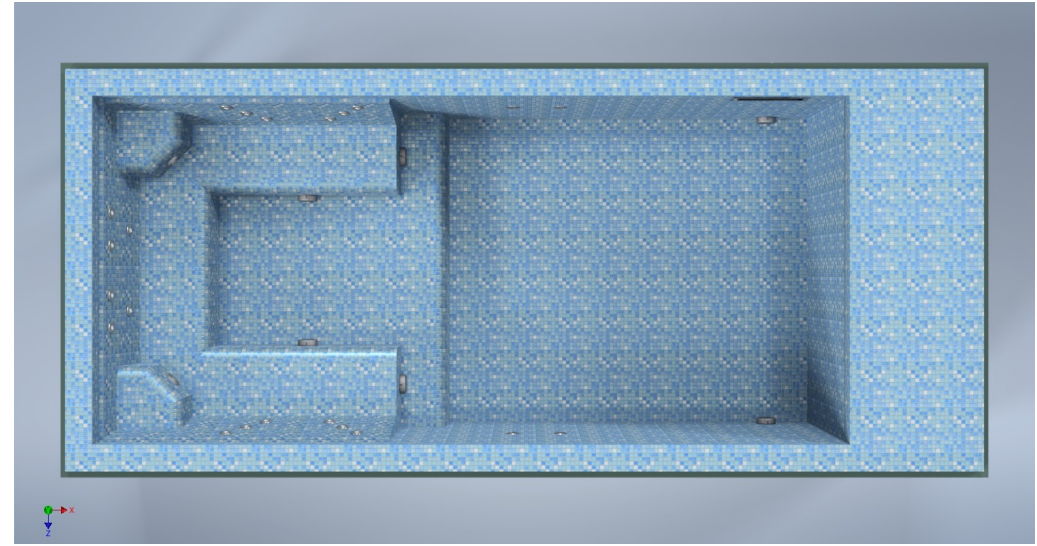

THE FARMHOUSE LIVING LIMITED