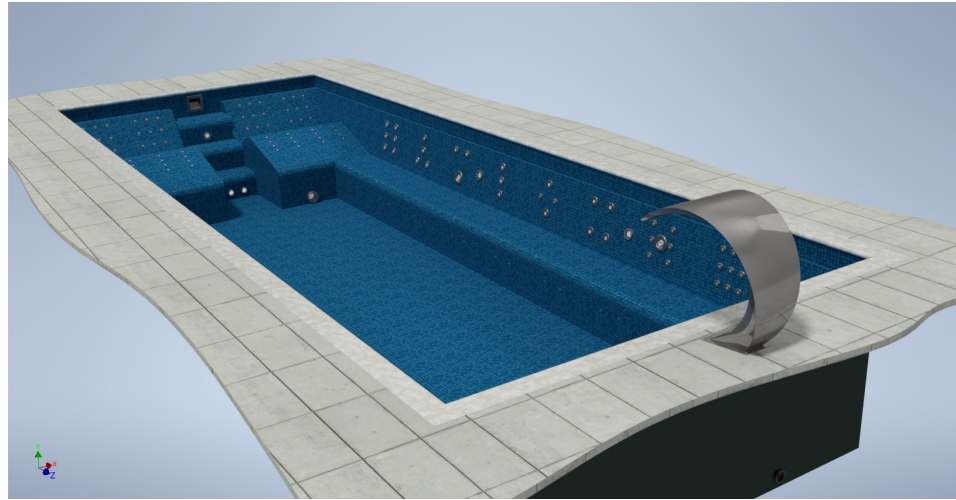

THE FARMHOUSE LIVING LIMITED