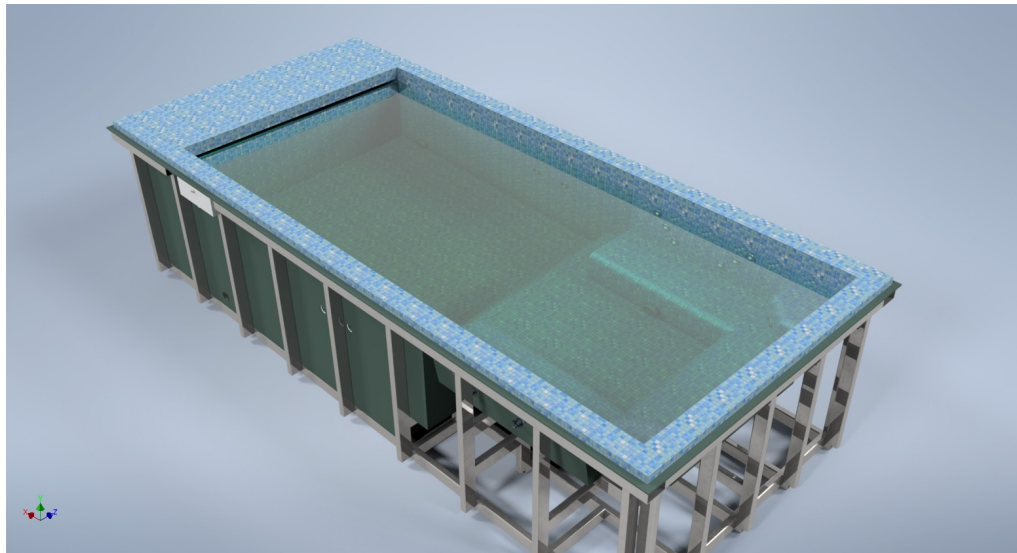

THE FARMHOUSE LIVING LIMITED