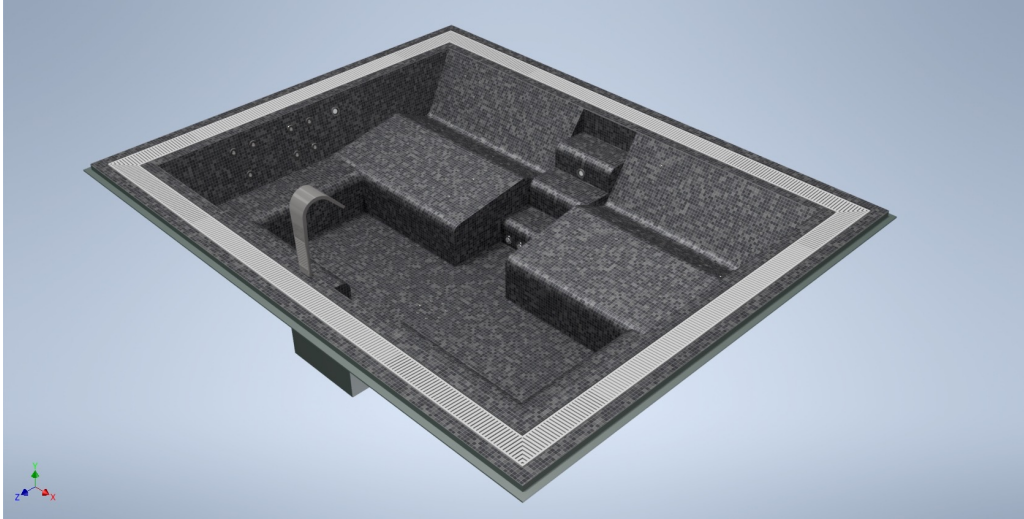

THE FARMHOUSE LIVING LIMITED