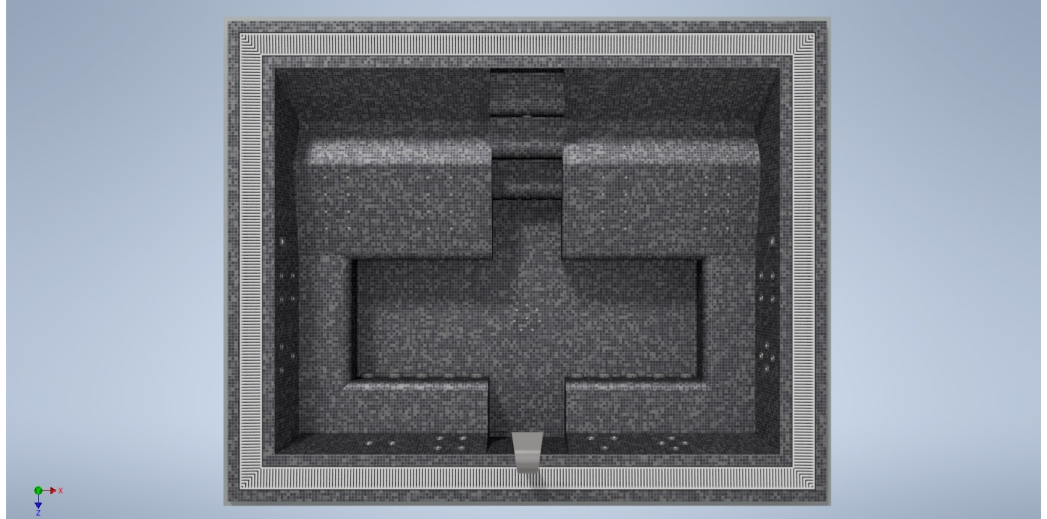

THE FARMHOUSE LIVING LIMITED