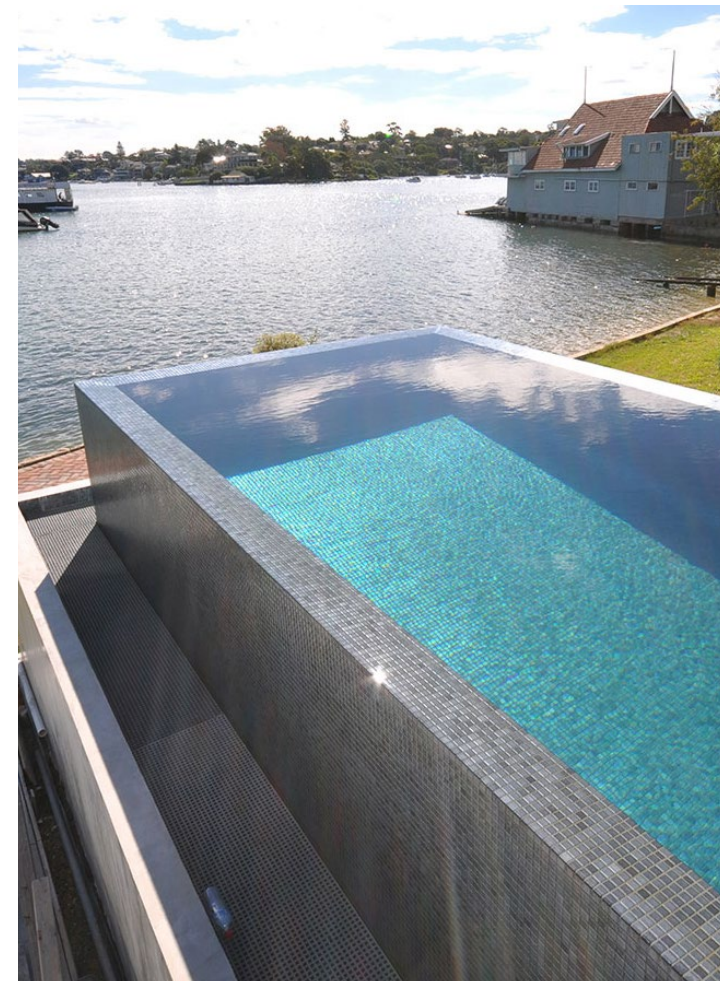

◀ The page opposite shows Capricorn (top) and Sagitarius (bottom)

Space - Capricorn

Rich, nebulous clouds of colour speckled over a dark background - like distant galaxies in the night sky

25mm mosaics in a 495mm x 312mm sheet

Other options in this finish: