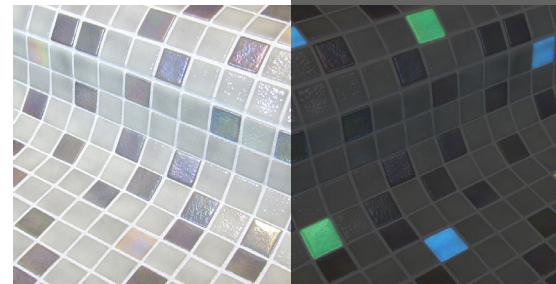

**Delphinus**  
SM-DELMOS

**Draco**  
SM-DRAMOS

**Lepus**  
SM-LEPMOS

**Serpens**  
SM-SERMOS

**Aquila**  
SM-AQLMOS

**Argo**  
SM-ARGMOS

Variable  
POA

# Corners & Coves

Featuring the same 'Safestep' slip-resistant finish as their matching mosaics, our range of Corners and Coves delivers a seamless finish for your pool.

Corners provide safe, smooth, foot-friendly edges and Coves create elegant, hygienic, internal corners. You can also use a contrasting tone to mark step edges for safety and for adding a design flourish.