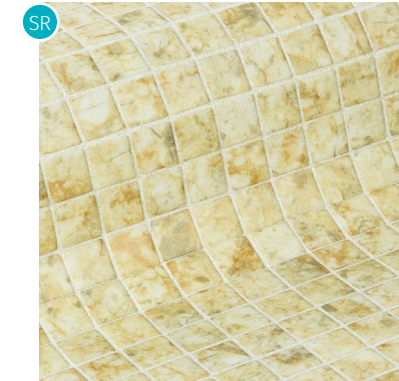

◀ The page opposite shows Sandstone in various settings and from varying angles

Price Point
B

Sandstone
SM-SNSTMOS