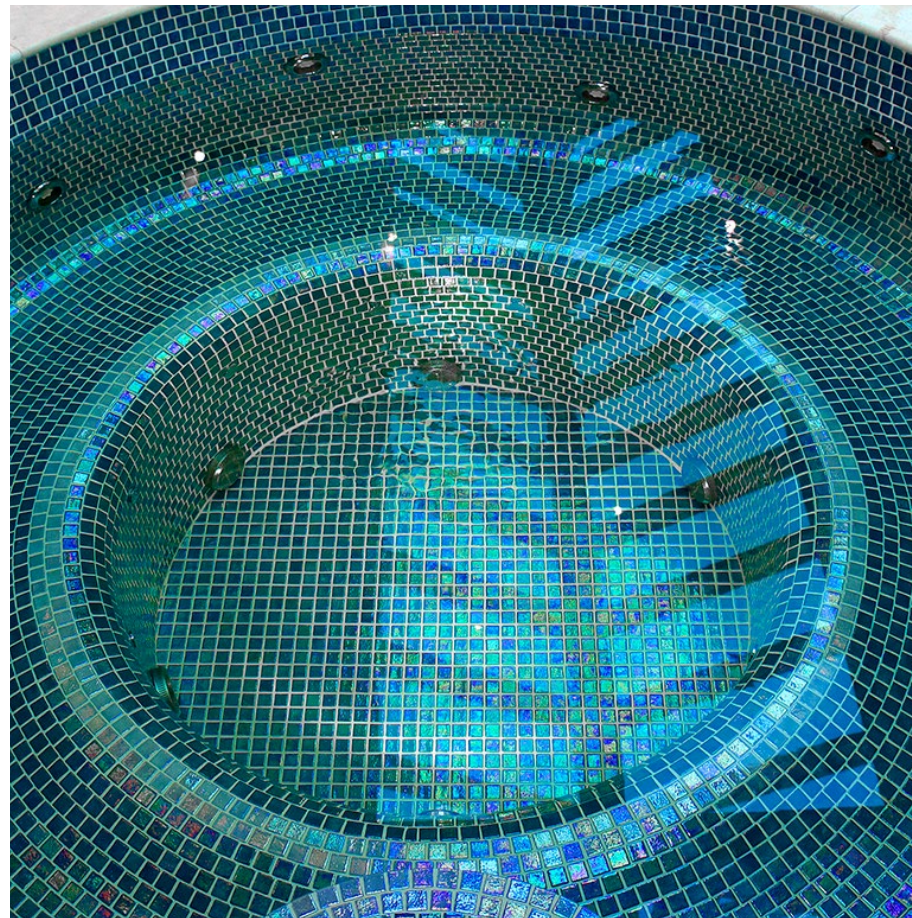

**Jade**  
SM-JADEMOS

**Sky**  
SM-SKYMIXMOS

**Ocean**  
SM-OCENMOS

**Oasis**  
SM-OASMIXMOS

**Zafiro**  
SM-ZAFRMOS

◀ The page opposite shows Jade in various settings and from varying angles

## Iris - Jade

Choose Iris for dazzling iridescence and stunning colours.

Slip Resistant 'Safe Step' options are available in the following colours:  
Azur / Cobre / Cuarzo / Jade / Ocean / Perla / Zafiro