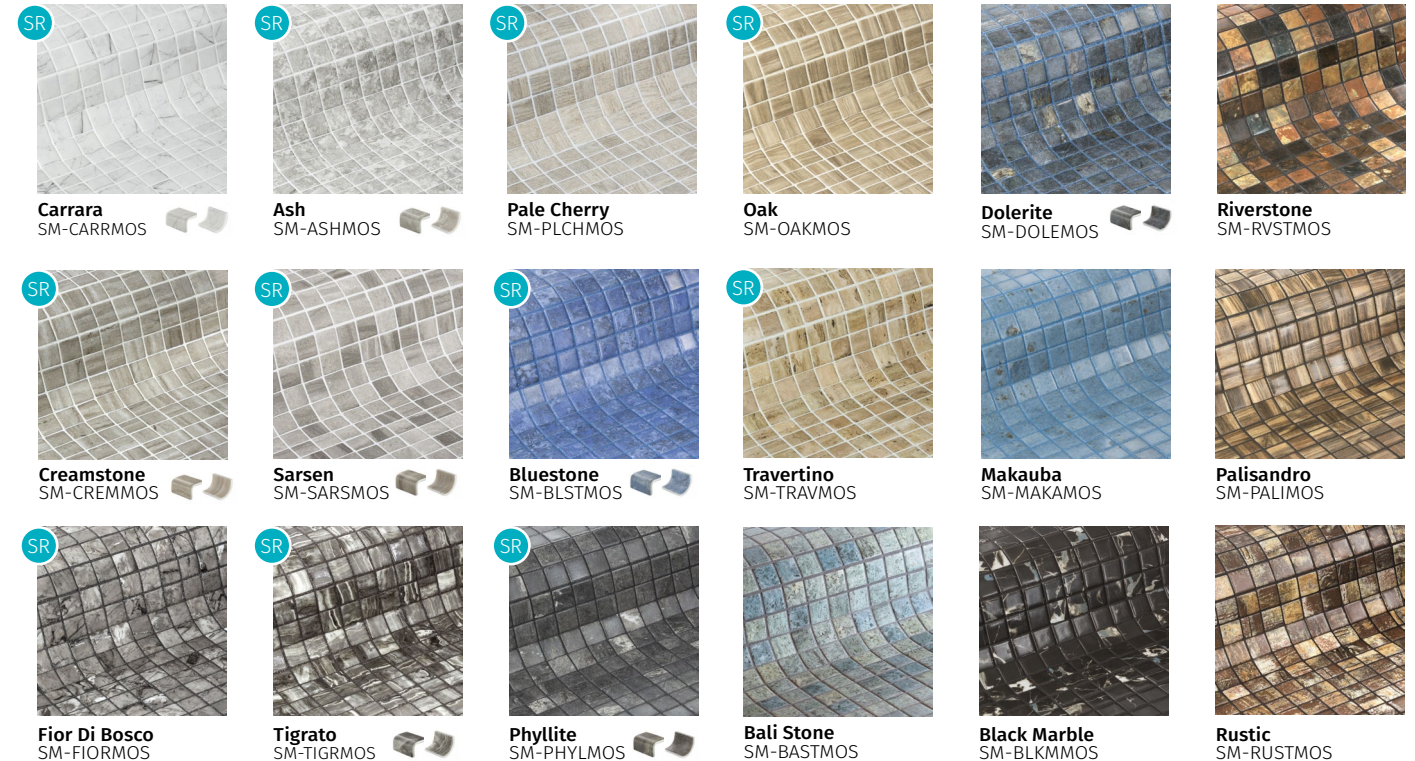

◀ The page opposite shows Sandstone in various settings and from varying angles

Price Point  
B

**Sandstone**  
SM-SNSTMOS

## Zen - Sandstone

Achieve a sense of balance and harmony with Zen mosaics – a range inspired by natural stone, marble and wood.

The Zen range includes 12 slip-resistant **SR** colours

25mm mosaics in a 495mm x 312mm sheet

**Corners and Coves**  
are available in selected colours.  
See page 50 for details

Other options in this finish:

◀ The page opposite shows Sarsen in various settings and from varying angles

Price Point  
**B**

**Sarsen**  
SM-SARSMOS