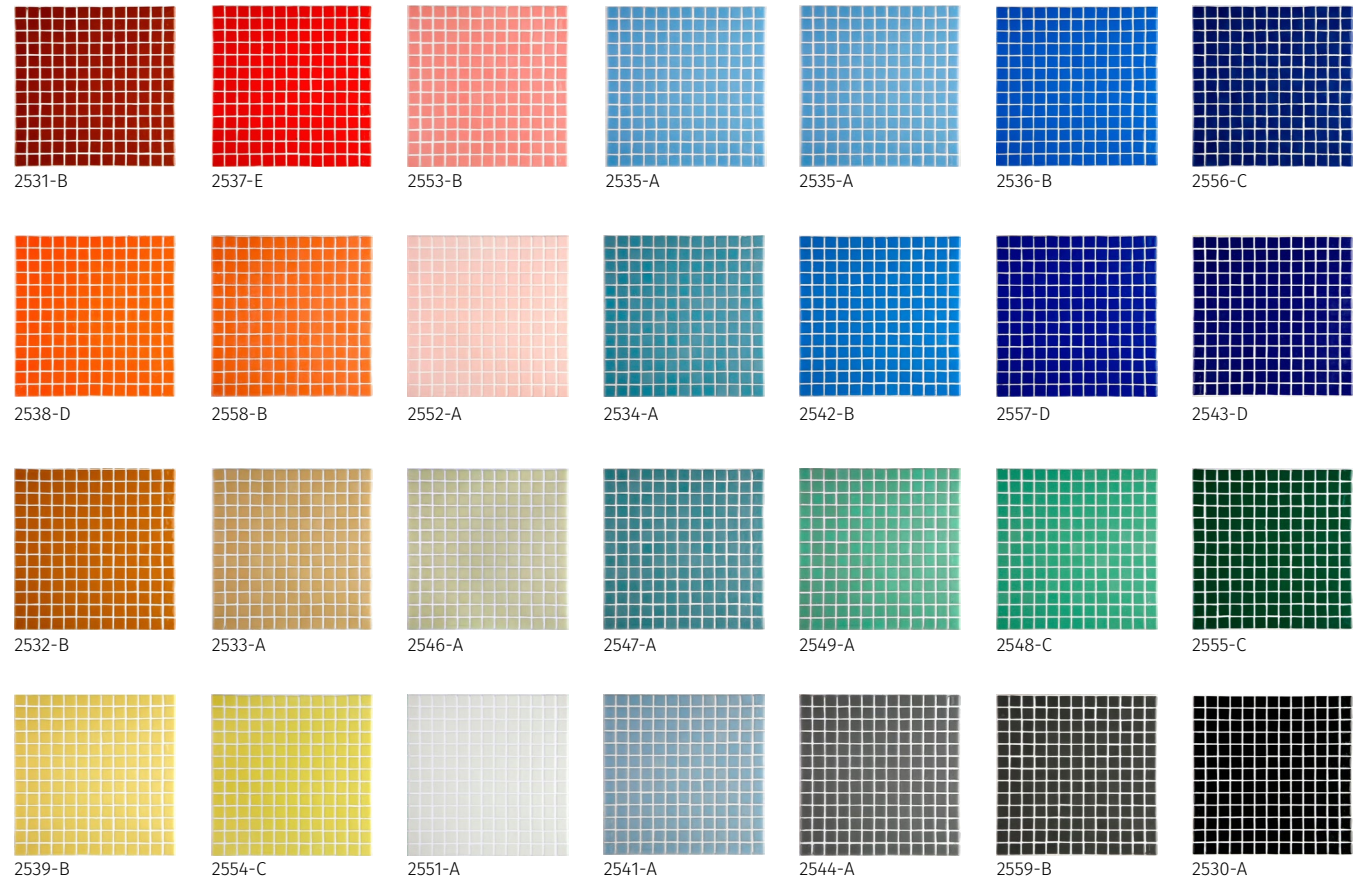

## Lisa - 2545

A paint palette for your pool - from frosty white, and sunshine yellow through rich volcanic orange to the inkiest blue and black.

25mm mosaics in a 495mm x 312mm sheet

Other options in this finish: