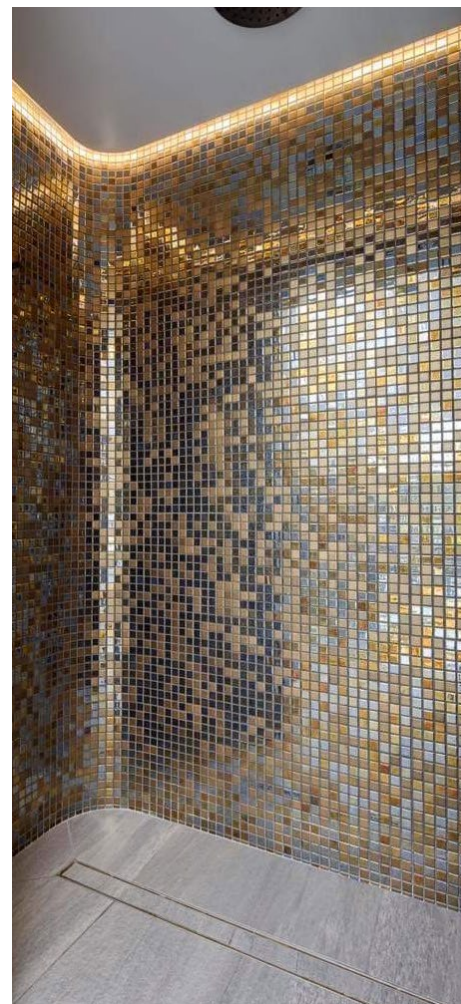

◀ The page opposite shows Alexander in various settings and from varying angles

Cocktails - Alexander

A range of glorious mosaics named after famous cocktails. Like their namesakes, they have been skillfully blended to suit different tastes and moods.

25mm mosaics in a 495mm x 312mm sheet

Other options in this finish: