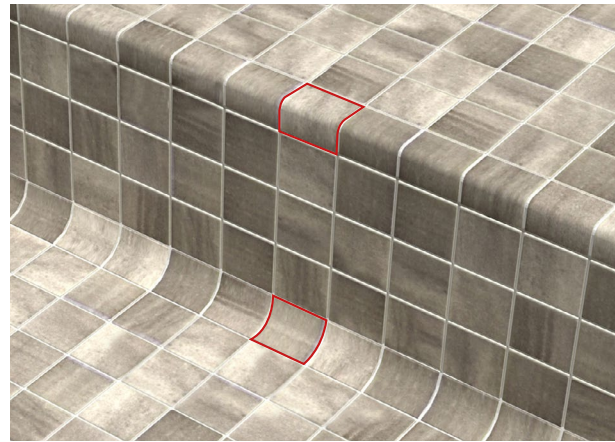

**Fosfo**  
SM-FOFOMOS

Corner + Cove available, see page 46

**Fosfo Beige-Iris**  
SM-FOBIMOS

**Fosfo Blue-Iris**  
SM-FOBLMOS

# Corners & Coves

Featuring the same 'Safestep' slip-resistant finish as their matching mosaics, our range of Corners and Coves delivers a seamless finish for your pool.

Corners provide safe, smooth, foot-friendly edges and Coves create elegant, hygienic, internal corners. You can also use a contrasting tone to mark step edges for safety and for adding a design flourish.