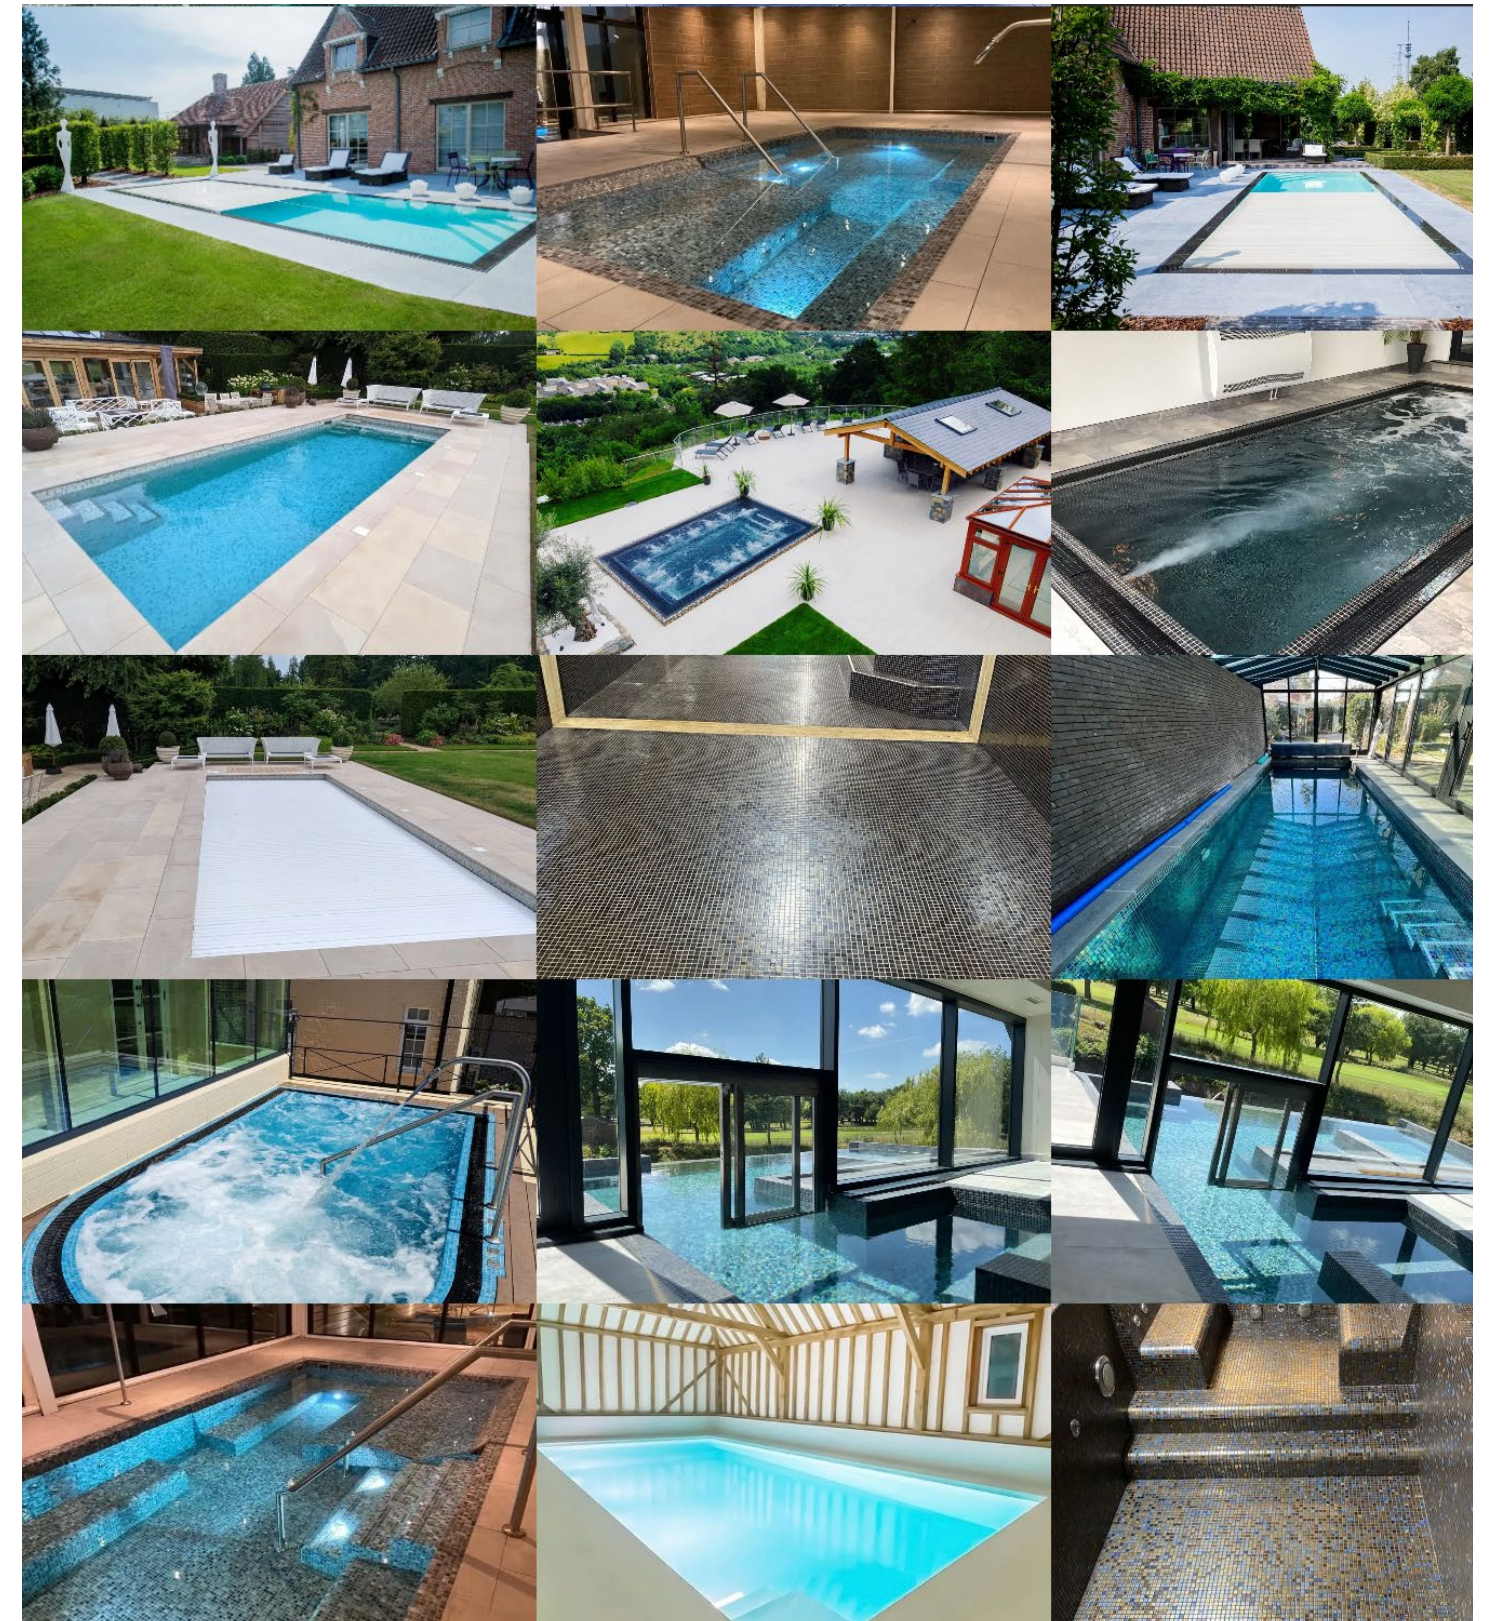

## The Farmhouse Living Bespoke One Pool

Create your dream outdoor space

◀ The page opposite shows 2505 in various settings and from varying angles

Price Point  
A

Price Point  
A+