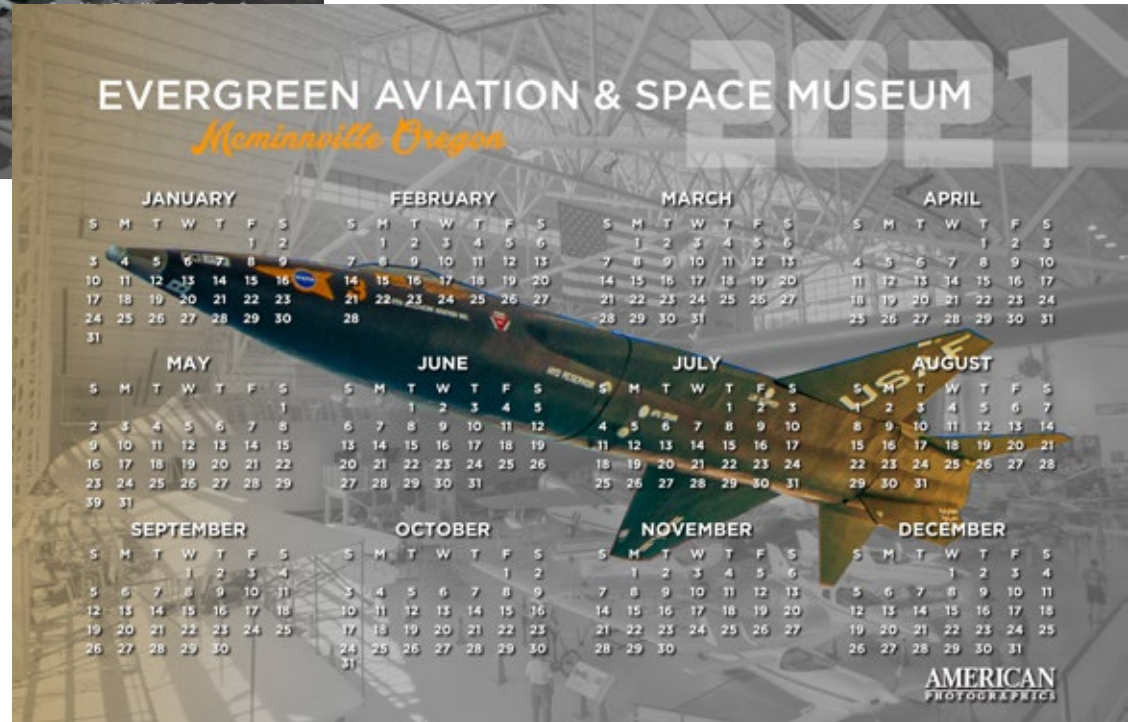

EGM-CAL-63