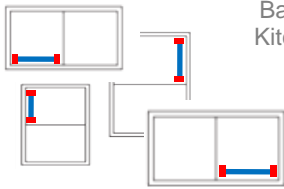

FOR SLIDING:

WINDOWS AND BALCONY/ PATIO DOORS

(Current pricing available upon request)

Horizontal or Vertical Windows*

Standard Model

Basement, Bathroom,
Kitchen, and Bedroom
76 cm (30") –
106 cm (40")**

Full-size Model

Split-Level, Kitchen,
and Bedroom Windows
96 cm (38") –
142 cm (56") **

Balcony/ Patio Model

Standard and Large
Balcony and Patio Doors
132 cm (52") –
214 cm (84") **

* Not to Scale
** Rounded