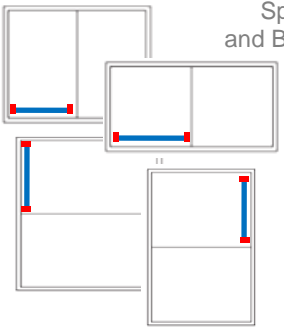

FOR SLIDING:

WINDOWS AND BALCONY/ PATIO DOORS

(Current pricing available upon request)

Horizontal or Vertical Windows*

Standard Model

Basement, Bathroom,
Kitchen, and Bedroom
76 cm (30") –
106 cm (40")**

Full-size Model

Split-Level, Kitchen,
and Bedroom Windows
96 cm (38") –
142 cm (56") **

Balcony/ Patio Model

Standard and Large
Balcony and Patio Doors
132 cm (52") –
214 cm (84") **

* Not to Scale
** Rounded