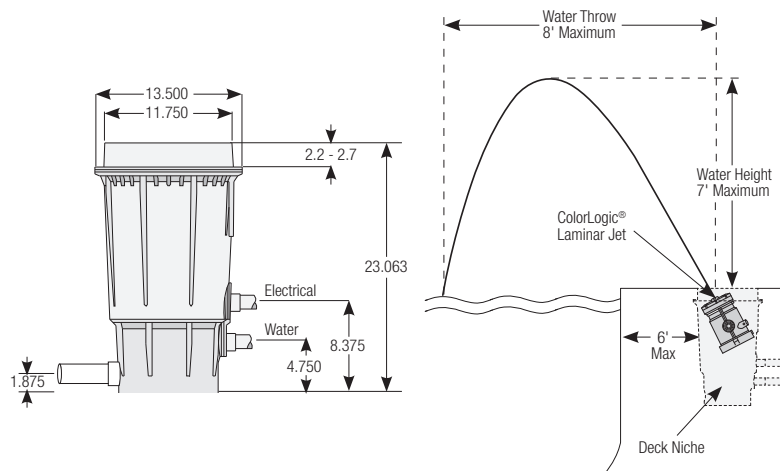

SIMPLIFIED INSTALLATION

ColorLogic Laminars take the work out of installation with an industry-exclusive height-adjustable cover that ensures perfect alignment even after settling. Plus, with fewer dedicated valves and lines, ColorLogic Laminars save time and money too.

EASY OPERATION AND MAINTENANCE

With a locking stream-angle adjustment mechanism, ColorLogic Laminars make matching stream angles on multiple laminars simple. When pool season is over, their efficient design is quick to disassemble for cleaning and winterization.

SPECIFICATIONS

Applications	Deck/Patio Garden Planters Landscape
Max. Arc Height & Distance (10gpm)	7' x 8'
Max. Distance from Water	6'
Adjustable Cover Height	•
Ratcheting Angle Adjustment	•
Serviceable Assembly (Winterization)	•
Interchangeable Illumination	•
Compliance	UL, CUL
AVAILABLE MODELS	
WFL100	ColorLogic Laminar
AVAILABLE ACCESSORIES	
GLXWFLLDGRY	Gray Lid, Deck Niche
GLXWFLLDKGRY	Dark Gray Lid, Deck Niche