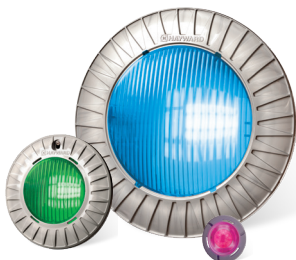

ColorLogic® Laminar
»»» Water Feature

**EASY INSTALLATION WITH THE INDUSTRY'S
ONLY HEIGHT-ADJUSTABLE COVER**

THE DRAMA-FREE WAY TO PUT ANY POOL IN THE SPOTLIGHT.

Designed for easy installation and use, ColorLogic® Laminars are the simple way to add unparalleled visual and acoustic appeal to any pool or spa. Their peaceful, glass-like arcs of water catch the sunlight during the day and transform into vibrant streams of color after dark.

EASY OPERATION AND MAINTENANCE

With a locking stream-angle adjustment mechanism, ColorLogic Laminars make matching stream angles on multiple laminars simple. When pool season is over, their efficient design is quick to disassemble for cleaning and winterization.

COLORLOGIC® LAMINAR

»» A glass-like arch

Creates a variety of arc heights and distances to suit any pool. The only laminar on the market with a height-adjustable cover to ensure perfect alignment, even after settling.

COLORLOGIC BUBBLER

»» A cascading column of water

Easily adjustable water heights and widths. Small footprint and flush design for smooth integration.

PAIR WITH

ColorLogic Lighting

Complete with 10 fixed colors and 7 color-changing shows, ColorLogic LED Lights will turn your Hayward water features into vibrant displays of light and color to enhance any poolside gathering. ColorLogic Bubbler and Laminar require ColorLogic LED Lighting for illumination.