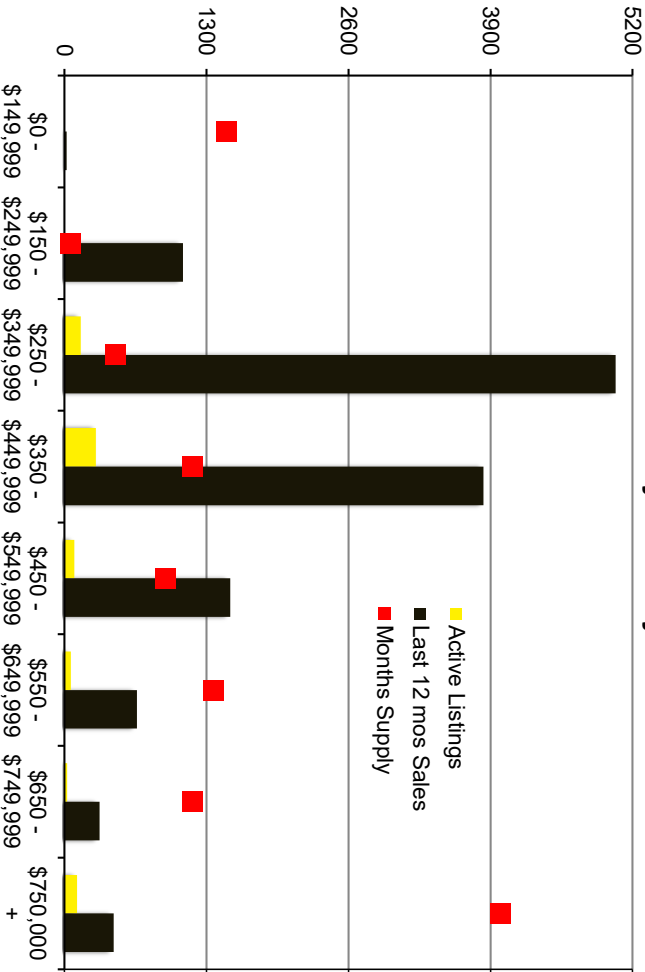

### Cherokee County – January 2022

### Dawson County - January 2022

Indicators is a monthly publication of The Norton Agency data from FMLS and GAMLIS sources we deem reliable. For more information contact info@gonorton.com

Copyright Norton Native Intelligence 2022.

### Forsyth County - January 2022

### Gwinnett County - January 2022