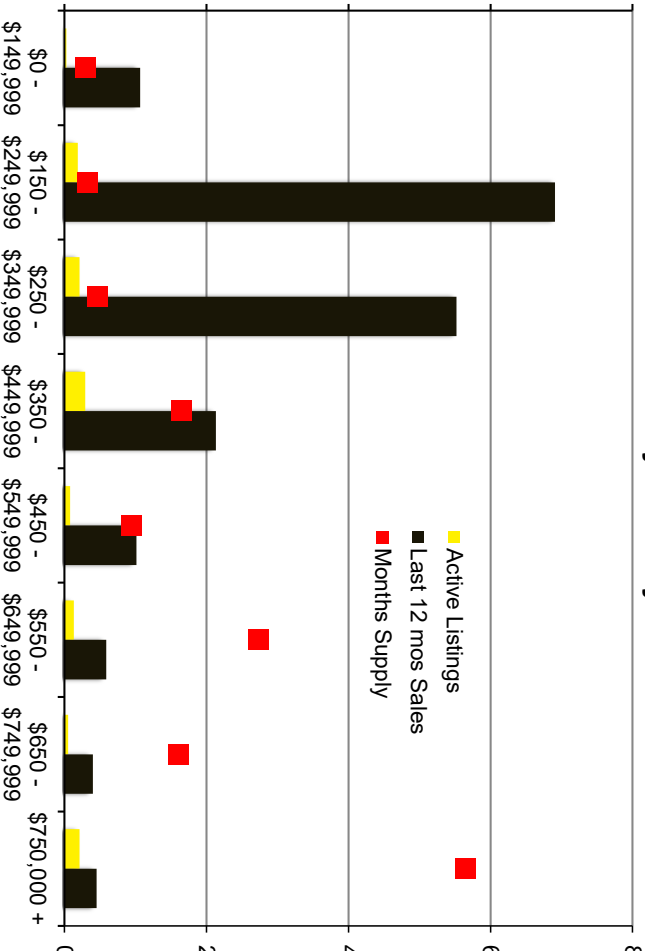

Habersham County - January 2022