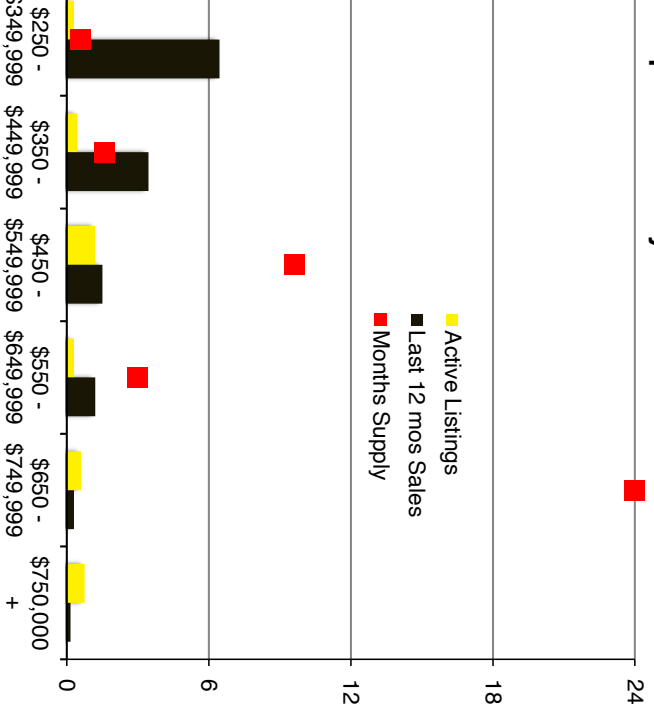

Banks County - March 2021

Barrow County - March 2021

Cherokee County - March 2021

Dawson County - March 2021

Indicators is a monthly publication of The Norton Agency data from FMLS and GAMLIS sources we deem reliable. For more information contact info@gonorton.com

Copyright Norton Native Intelligence 2021.

Forsyth County - March 2021

Franklin County - March 2021

Gwinnett County - March 2021

Habersham County - March 2021

Hall County - March 2021

Lumpkin County - March 2021

Pickens County - March 2021

Rabun County - March 2021

Stephens County - March 2021

Walton County - March 2021

White County - March 2021