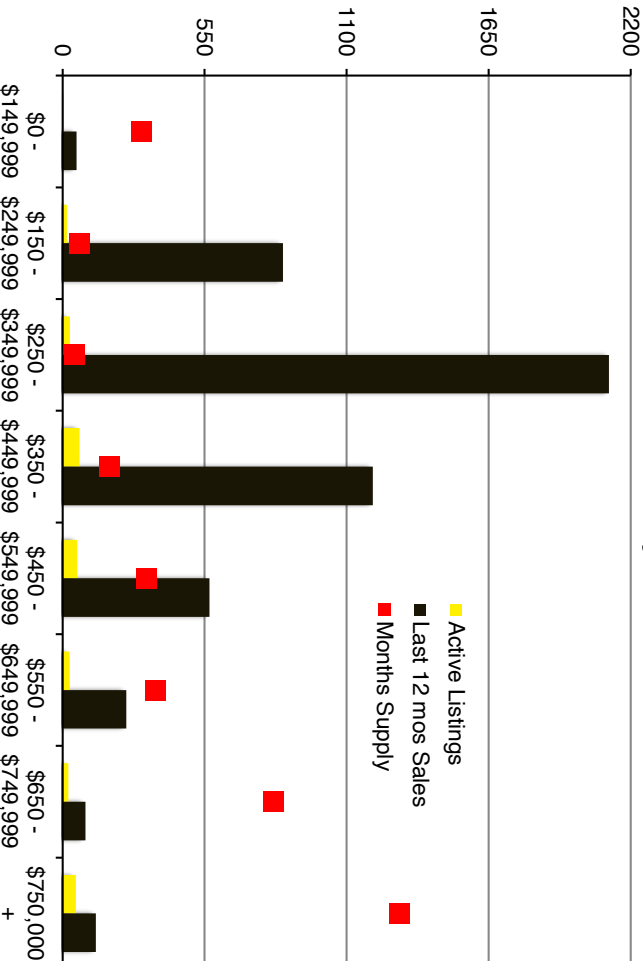

Banks County - March 2021

Barrow County - March 2021

Cherokee County - March 2021

Dawson County - March 2021

Indicators is a monthly publication of The Norton Agency data from FMLS and GAMLIS sources we deem reliable. For more information contact info@gonorton.com

Copyright Norton Native Intelligence 2021.

Forsyth County - March 2021

Franklin County - March 2021

Gwinnett County - March 2021

Habersham County - March 2021

Hall County - March 2021

Lumpkin County - March 2021

Pickens County - March 2021

Rabun County - March 2021

Stephens County - March 2021

Walton County - March 2021

White County - March 2021