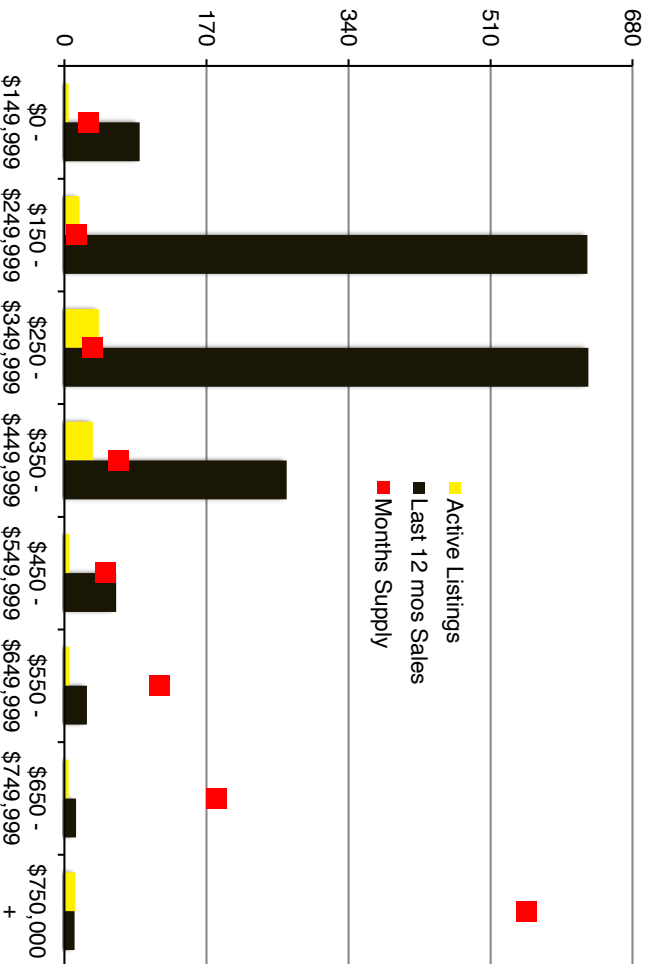

Banks County - March 2021

Barrow County - March 2021

Cherokee County - March 2021

Dawson County - March 2021

Indicators is a monthly publication of The Norton Agency data from FMLS and GAMLIS sources we deem reliable. For more information contact info@gonorton.com

Copyright Norton Native Intelligence 2021.

Forsyth County - March 2021

Franklin County - March 2021

Gwinnett County - March 2021

Habersham County - March 2021

Hall County - March 2021

Lumpkin County - March 2021

Pickens County - March 2021

Rabun County - March 2021

Stephens County - March 2021

Walton County - March 2021

White County - March 2021