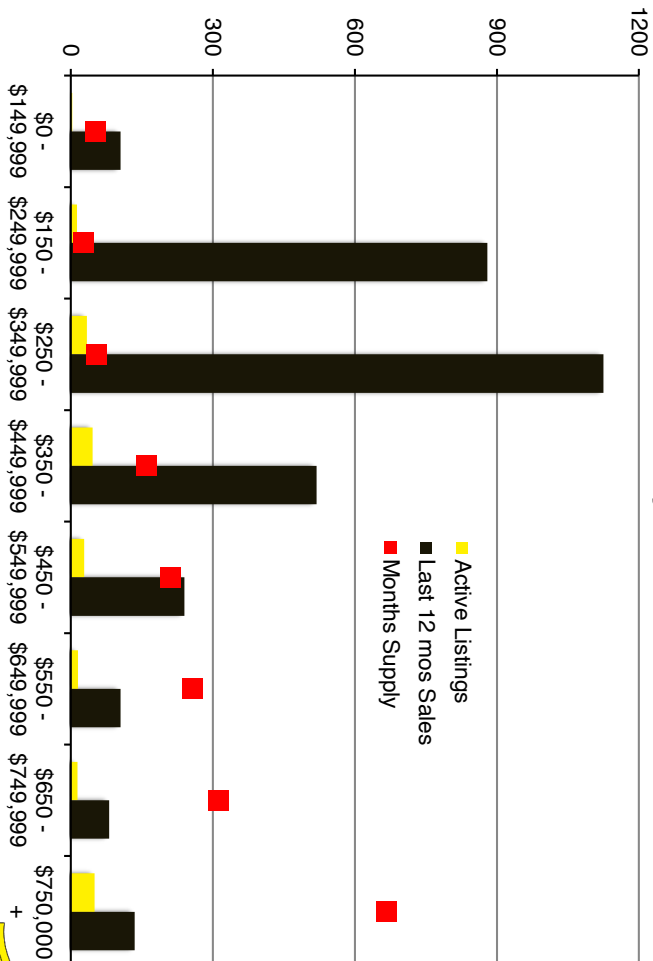

Banks County - March 2021

Barrow County - March 2021

Cherokee County - March 2021

Dawson County - March 2021

Indicators is a monthly publication of The Norton Agency data from FMLS and GAMLIS sources we deem reliable. For more information contact info@gonorton.com

Copyright Norton Native Intelligence 2021.

Forsyth County - March 2021

Franklin County - March 2021

Gwinnett County - March 2021

Habersham County - March 2021

Hall County - March 2021

Lumpkin County - March 2021

Pickens County - March 2021

Rabun County - March 2021

Stephens County - March 2021

Walton County - March 2021

White County - March 2021