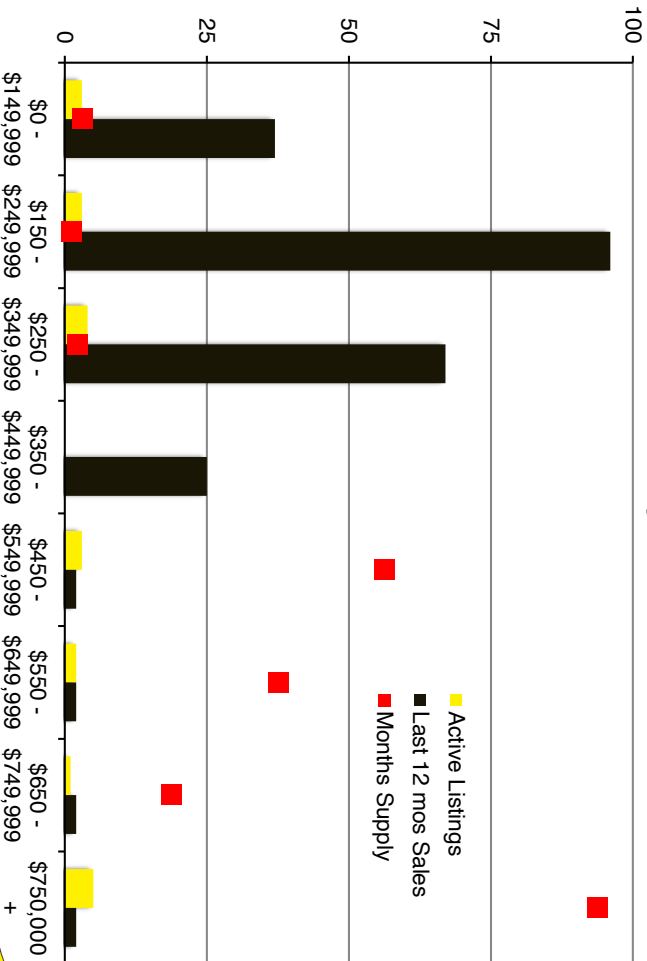

Banks County - March 2021

Barrow County - March 2021

Cherokee County - March 2021

Dawson County - March 2021

Indicators is a monthly publication of The Norton Agency data from FMLS and GAMLIS sources we deem reliable. For more information contact info@gonorton.com

Copyright Norton Native Intelligence 2021.

Forsyth County - March 2021

Franklin County - March 2021

Gwinnett County - March 2021

Habersham County - March 2021

Hall County - March 2021

Lumpkin County - March 2021

Pickens County - March 2021

Rabun County - March 2021

Stephens County - March 2021

Walton County - March 2021

White County - March 2021