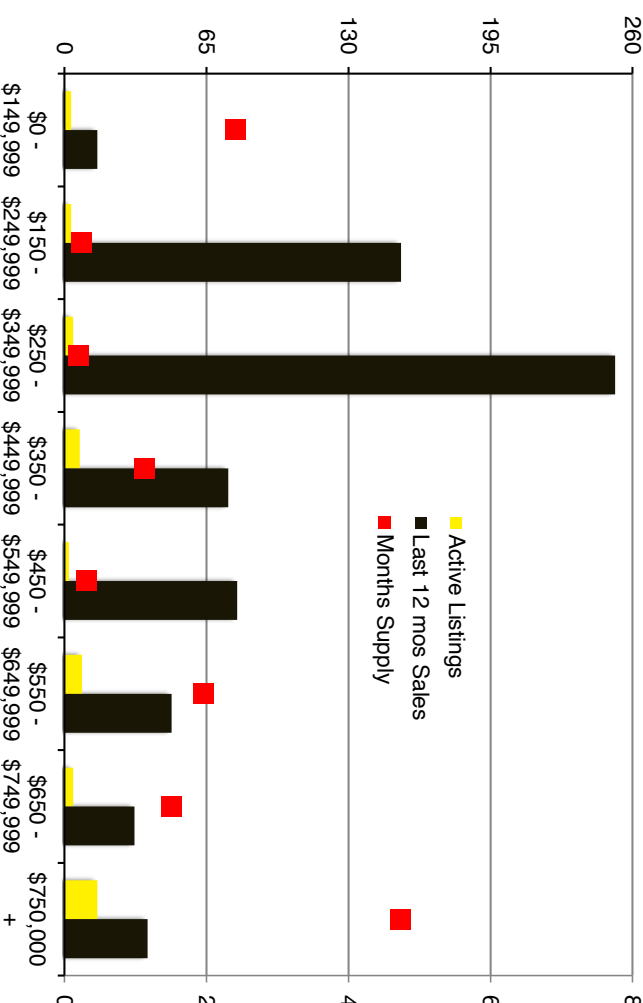

Banks County - March 2021

Barrow County - March 2021

Cherokee County - March 2021

Dawson County - March 2021

Indicators is a monthly publication of The Norton Agency data from FMLS and GAMLIS sources we deem reliable. For more information contact info@gonorton.com

Copyright Norton Native Intelligence 2021.

Forsyth County - March 2021

Franklin County - March 2021

Gwinnett County - March 2021

Habersham County - March 2021

Hall County - March 2021

Lumpkin County - March 2021

Pickens County - March 2021

Rabun County - March 2021

Stephens County - March 2021

Walton County - March 2021

White County - March 2021