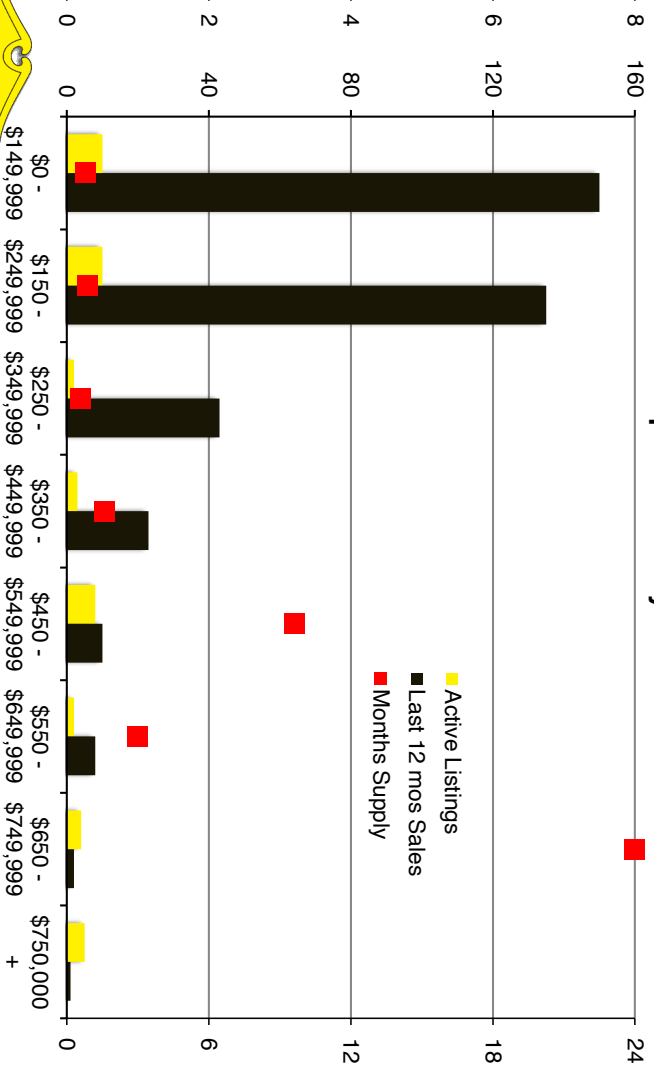

Banks County - March 2021

Barrow County - March 2021

Cherokee County - March 2021

Dawson County - March 2021

Indicators is a monthly publication of The Norton Agency data from FMLS and GAMLIS sources we deem reliable. For more information contact info@gonorton.com

Copyright Norton Native Intelligence 2021.

Forsyth County - March 2021

Franklin County - March 2021

Gwinnett County - March 2021

Habersham County - March 2021

Hall County - March 2021

Lumpkin County - March 2021

Pickens County - March 2021

Rabun County - March 2021

Stephens County - March 2021

Walton County - March 2021

White County - March 2021