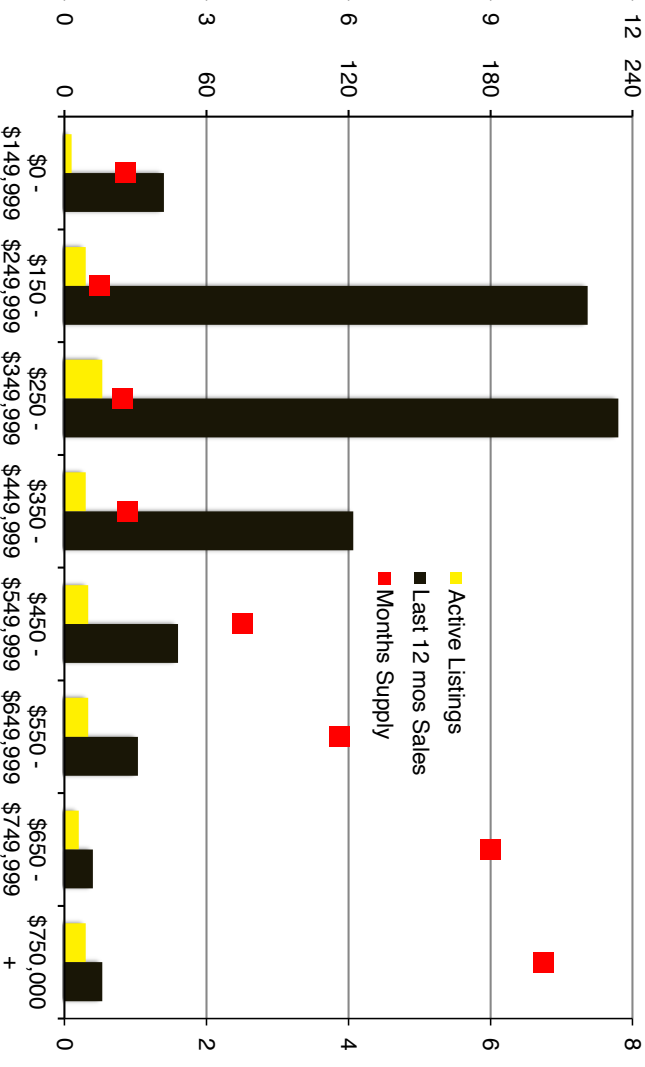

Banks County - March 2021

Barrow County - March 2021

Cherokee County - March 2021

Dawson County - March 2021

Indicators is a monthly publication of The Norton Agency data from FMLS and GAMLIS sources we deem reliable. For more information contact info@gonorton.com

Copyright Norton Native Intelligence 2021.

Forsyth County - March 2021

Franklin County - March 2021

Gwinnett County - March 2021

Habersham County - March 2021

Hall County - March 2021

Lumpkin County - March 2021

Pickens County - March 2021

Rabun County - March 2021

Stephens County - March 2021

Walton County - March 2021

White County - March 2021