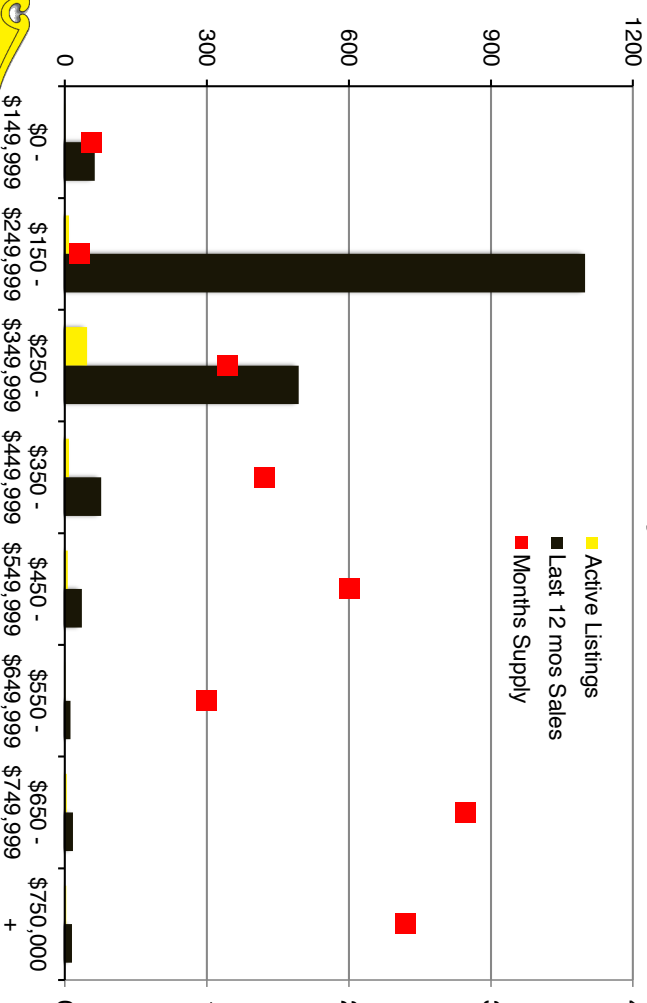

N INDICATORS

MARCH 2021

NORTH GEORGIA MARCH 2021

Indicators is a monthly publication of The Norton Agency data from FMLS and GAMLIS sources we deem reliable. For more information contact info@gonorton.com
Copyright Norton Native Intelligence 2021.

Banks County - March 2021

Barrow County - March 2021

Cherokee County - March 2021

Dawson County - March 2021

Indicators is a monthly publication of The Norton Agency data from FMLS and GAMLIS sources we deem reliable. For more information contact info@gonorton.com

Copyright Norton Native Intelligence 2021.

Forsyth County - March 2021

Franklin County - March 2021

Gwinnett County - March 2021

Habersham County - March 2021

Hall County - March 2021

Lumpkin County - March 2021

Pickens County - March 2021

Rabun County - March 2021

Stephens County - March 2021

Walton County - March 2021

White County - March 2021