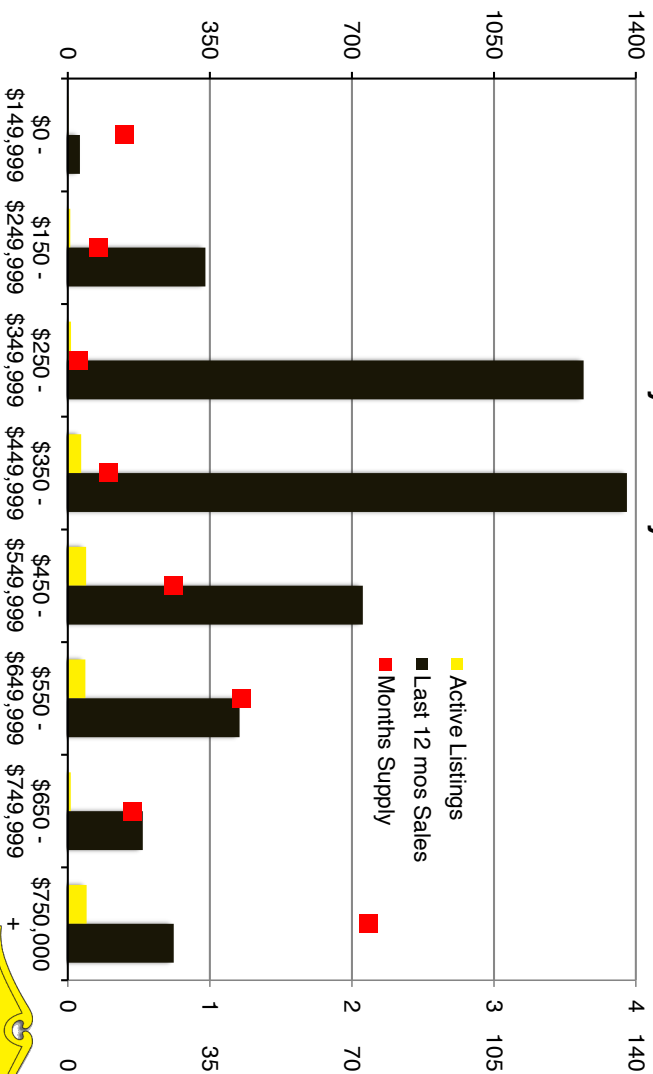

Banks County - March 2021

Barrow County - March 2021

Cherokee County - March 2021

Dawson County - March 2021

Indicators is a monthly publication of The Norton Agency data from FMLS and GAMLIS sources we deem reliable. For more information contact info@gonorton.com

Copyright Norton Native Intelligence 2021.

Forsyth County - March 2021

Franklin County - March 2021

Gwinnett County - March 2021

Habersham County - March 2021

Hall County - March 2021

Lumpkin County - March 2021

Pickens County - March 2021

Rabun County - March 2021

Stephens County - March 2021

Walton County - March 2021

White County - March 2021