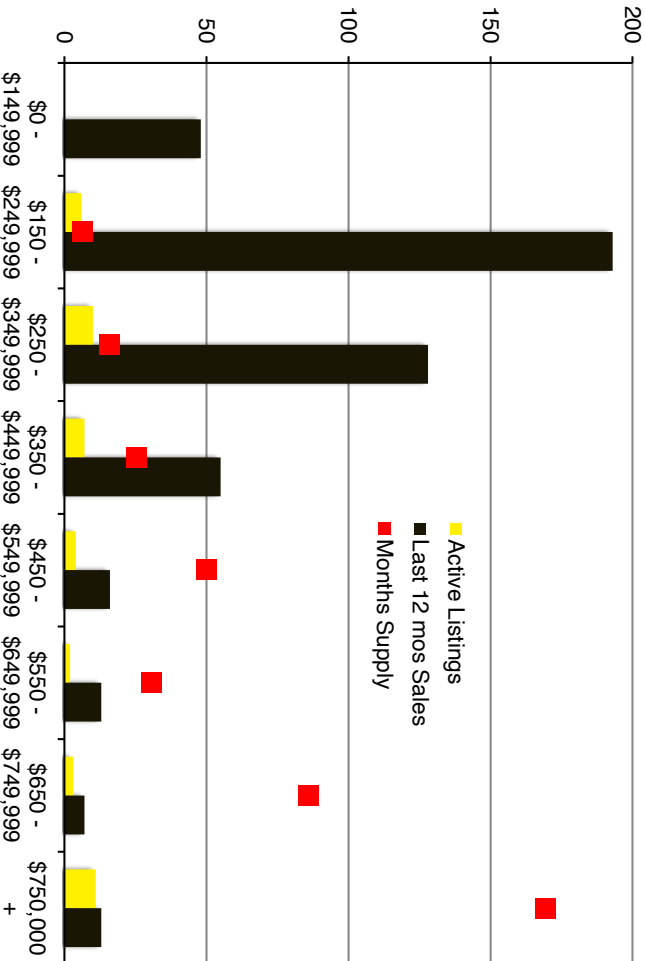

Banks County - March 2021

Barrow County - March 2021

Cherokee County - March 2021

Dawson County - March 2021

Indicators is a monthly publication of The Norton Agency data from FMLS and GAMLIS sources we deem reliable. For more information contact info@gonorton.com

Copyright Norton Native Intelligence 2021.

Forsyth County - March 2021

Franklin County - March 2021

Gwinnett County - March 2021

Habersham County - March 2021

Hall County - March 2021

Lumpkin County - March 2021

Pickens County - March 2021

Rabun County - March 2021

Stephens County - March 2021

Walton County - March 2021

White County - March 2021