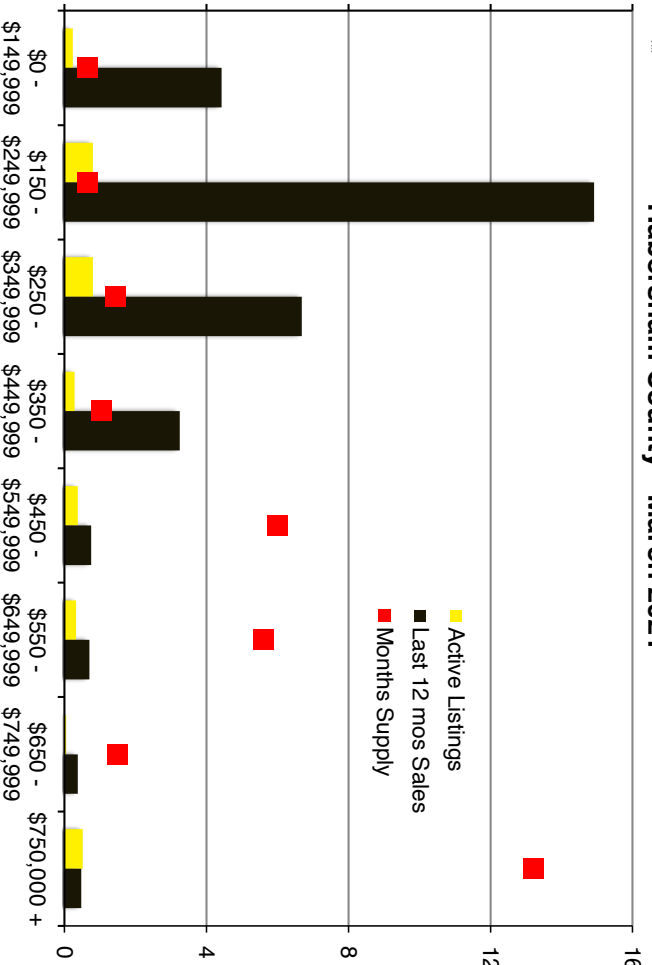

Banks County - March 2021

Barrow County - March 2021

Cherokee County - March 2021

Dawson County - March 2021

Indicators is a monthly publication of The Norton Agency data from FMLS and GAMLIS sources we deem reliable. For more information contact info@gonorton.com

Copyright Norton Native Intelligence 2021.

Forsyth County - March 2021

Franklin County - March 2021

Gwinnett County - March 2021

Habersham County - March 2021

Hall County - March 2021

Lumpkin County - March 2021

Pickens County - March 2021

Rabun County - March 2021

Stephens County - March 2021

Walton County - March 2021

White County - March 2021