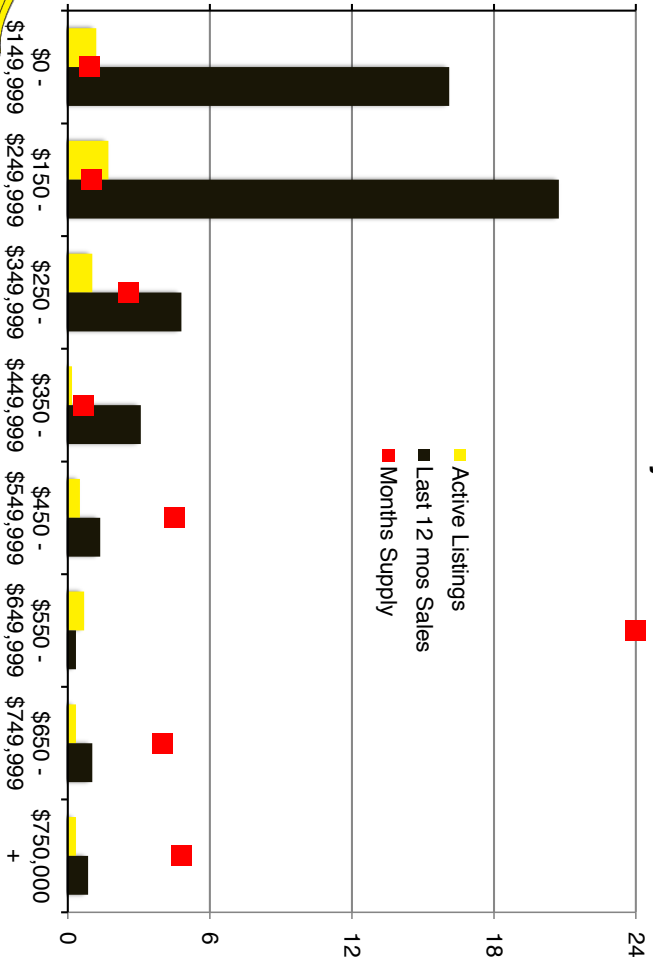

Banks County - March 2021

Barrow County - March 2021

Cherokee County - March 2021

Dawson County - March 2021

Indicators is a monthly publication of The Norton Agency data from FMLS and GAMLIS sources we deem reliable. For more information contact info@gonorton.com

Copyright Norton Native Intelligence 2021.

Forsyth County - March 2021

Franklin County - March 2021

Gwinnett County - March 2021

Habersham County - March 2021

Hall County - March 2021

Lumpkin County - March 2021

Pickens County - March 2021

Rabun County - March 2021

Stephens County - March 2021

Walton County - March 2021

White County - March 2021