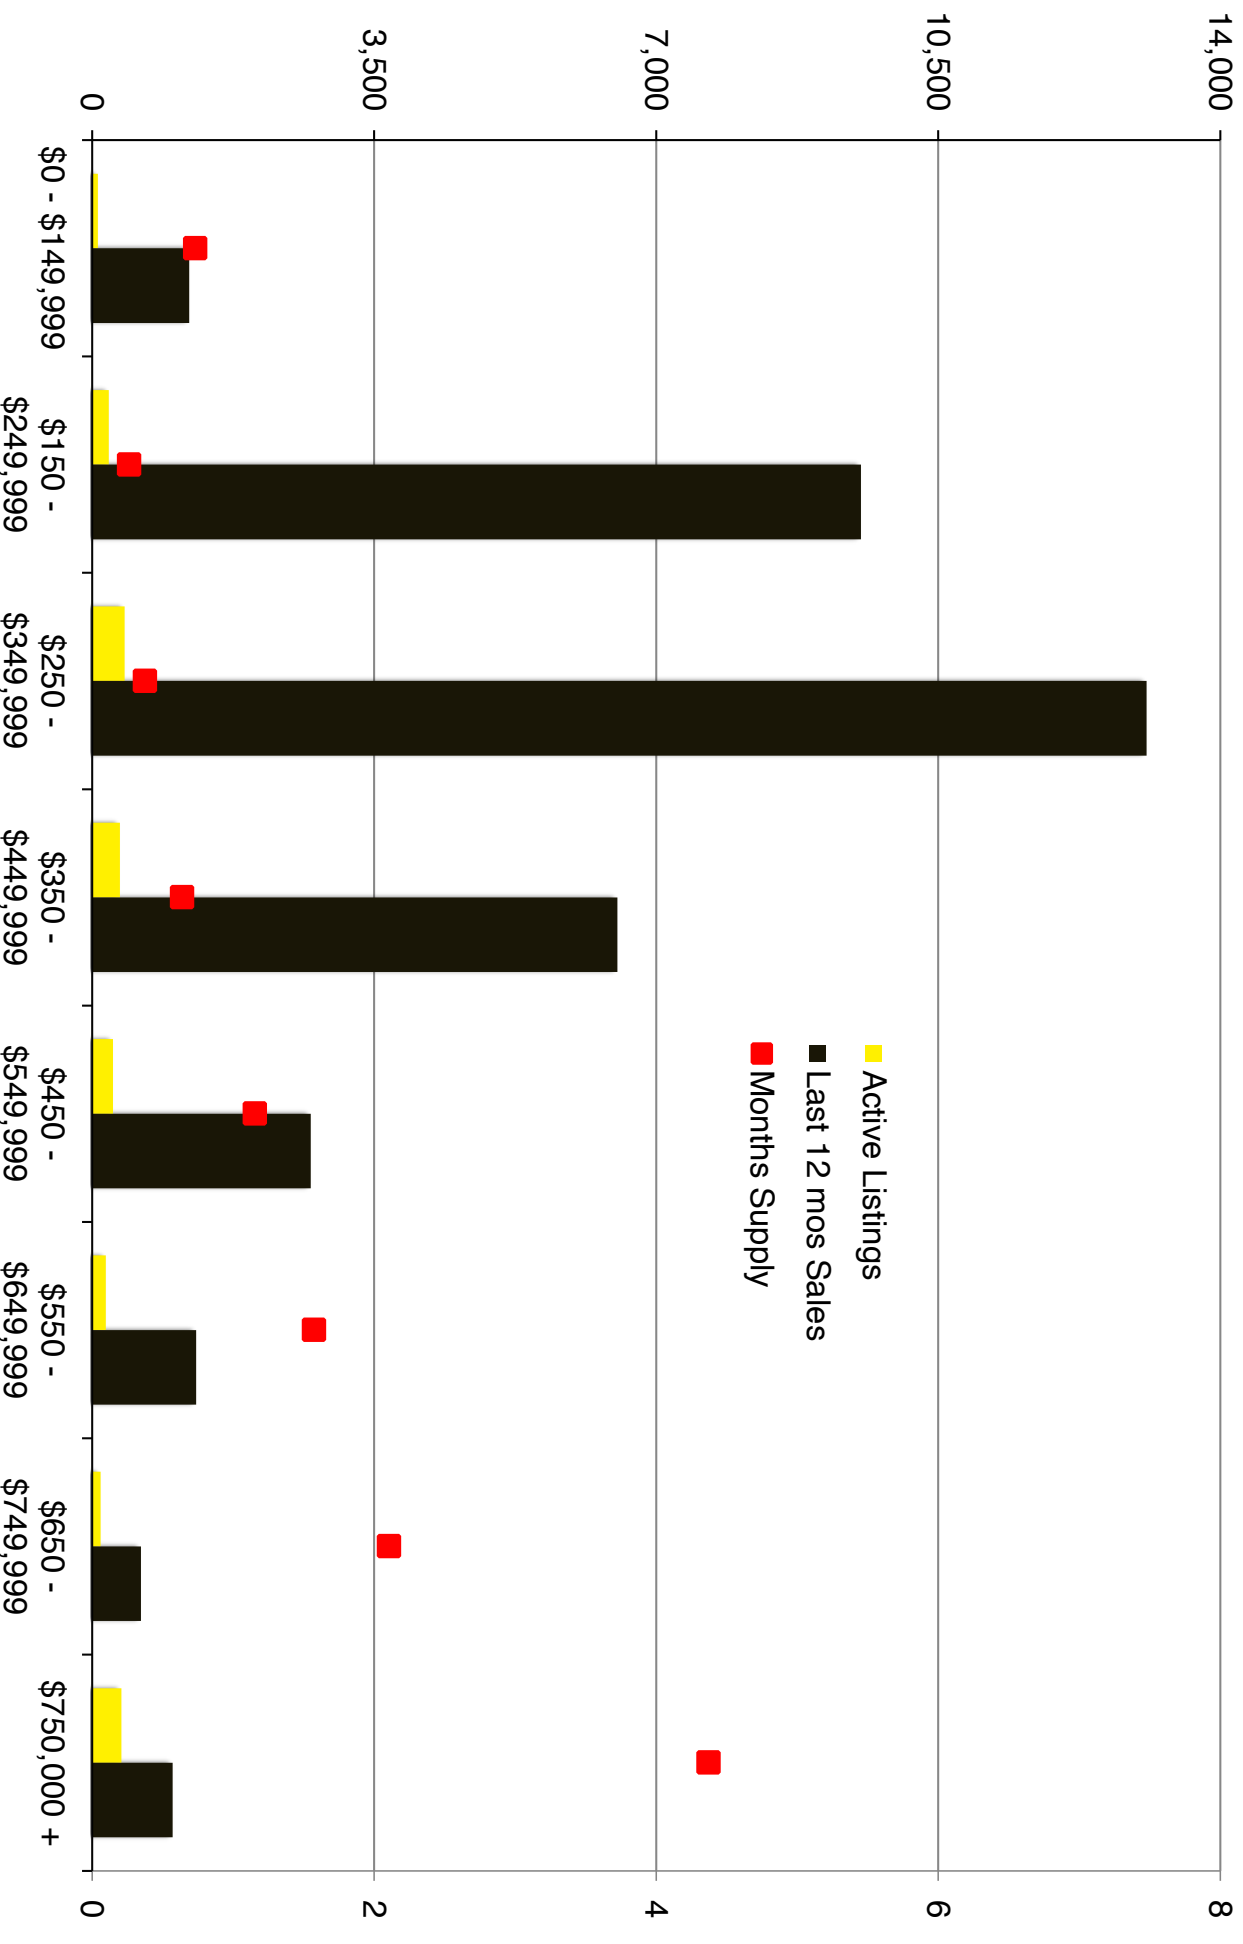

N INDICATORS

MARCH 2021

NORTH GEORGIA MARCH 2021

Indicators is a monthly publication of The Norton Agency data from FMLS and GAMLIS sources we deem reliable. For more information contact info@gonorton.com
Copyright Norton Native Intelligence 2021.

Banks County - March 2021

Barrow County - March 2021

Cherokee County - March 2021

Dawson County - March 2021

Indicators is a monthly publication of The Norton Agency data from FMLS and GAMLIS sources we deem reliable. For more information contact info@gonorton.com

Copyright Norton Native Intelligence 2021.

Forsyth County - March 2021

Franklin County - March 2021

Gwinnett County - March 2021

Habersham County - March 2021

Hall County - March 2021

Lumpkin County - March 2021

Pickens County - March 2021

Rabun County - March 2021

Stephens County - March 2021

Walton County - March 2021

White County - March 2021