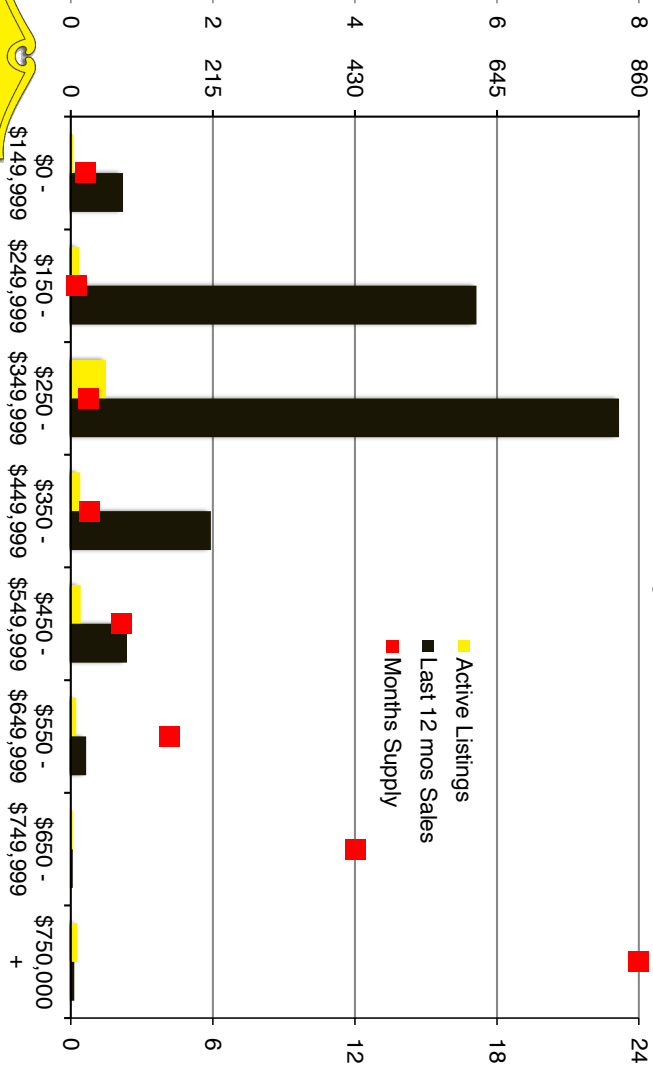

Banks County - March 2021

Barrow County - March 2021

Cherokee County - March 2021

Dawson County - March 2021

Indicators is a monthly publication of The Norton Agency data from FMLS and GAMLIS sources we deem reliable. For more information contact info@gonorton.com

Copyright Norton Native Intelligence 2021.

Forsyth County - March 2021

Franklin County - March 2021

Gwinnett County - March 2021

Habersham County - March 2021

Hall County - March 2021

Lumpkin County - March 2021

Pickens County - March 2021

Rabun County - March 2021

Stephens County - March 2021

Walton County - March 2021

White County - March 2021