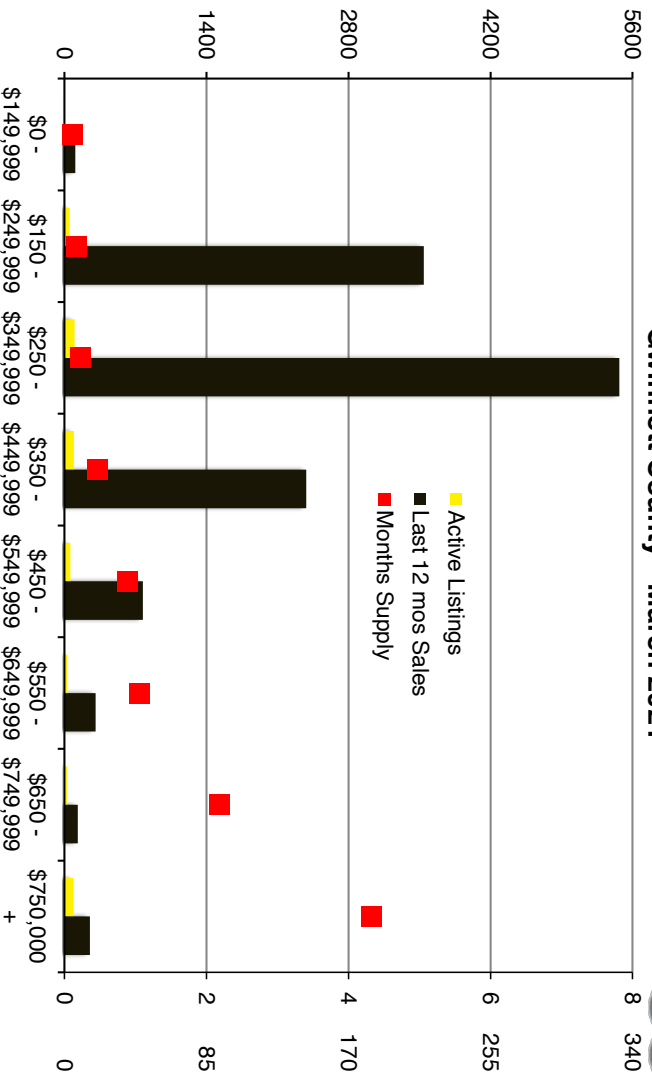

Banks County - March 2021

Barrow County - March 2021

Cherokee County - March 2021

Dawson County - March 2021

Indicators is a monthly publication of The Norton Agency data from FMLS and GAMLIS sources we deem reliable. For more information contact info@gonorton.com

Copyright Norton Native Intelligence 2021.

Forsyth County - March 2021

Franklin County - March 2021

Gwinnett County - March 2021

Habersham County - March 2021

Hall County - March 2021

Lumpkin County - March 2021

Pickens County - March 2021

Rabun County - March 2021

Stephens County - March 2021

Walton County - March 2021

White County - March 2021