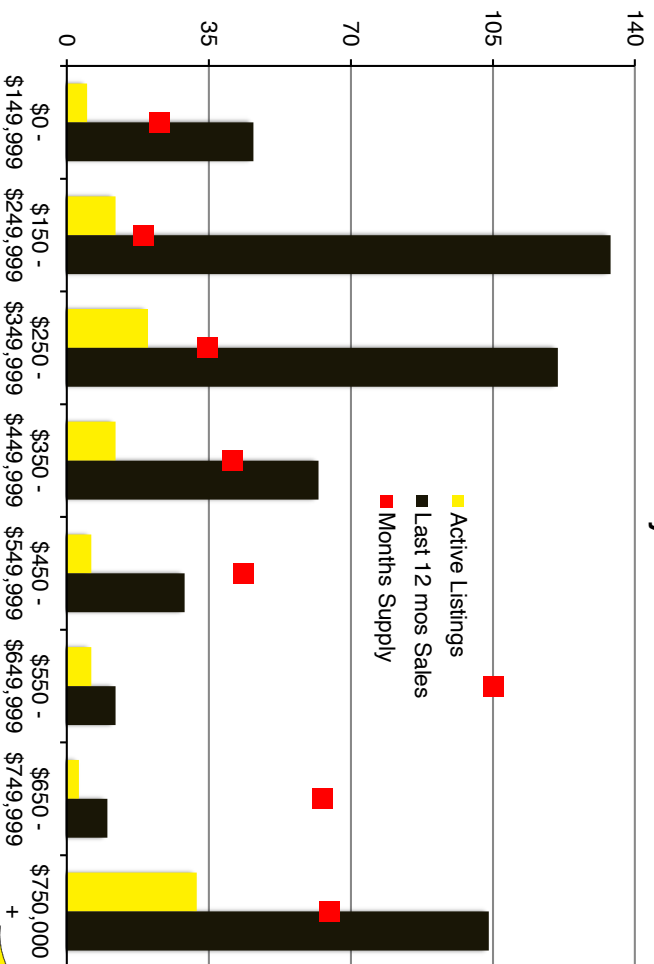

Banks County - March 2021

Barrow County - March 2021

Cherokee County - March 2021

Dawson County - March 2021

Indicators is a monthly publication of The Norton Agency data from FMLS and GAMLIS sources we deem reliable. For more information contact info@gonorton.com

Copyright Norton Native Intelligence 2021.

Forsyth County - March 2021

Franklin County - March 2021

Gwinnett County - March 2021

Habersham County - March 2021

Hall County - March 2021

Lumpkin County - March 2021

Pickens County - March 2021

Rabun County - March 2021

Stephens County - March 2021

Walton County - March 2021

White County - March 2021