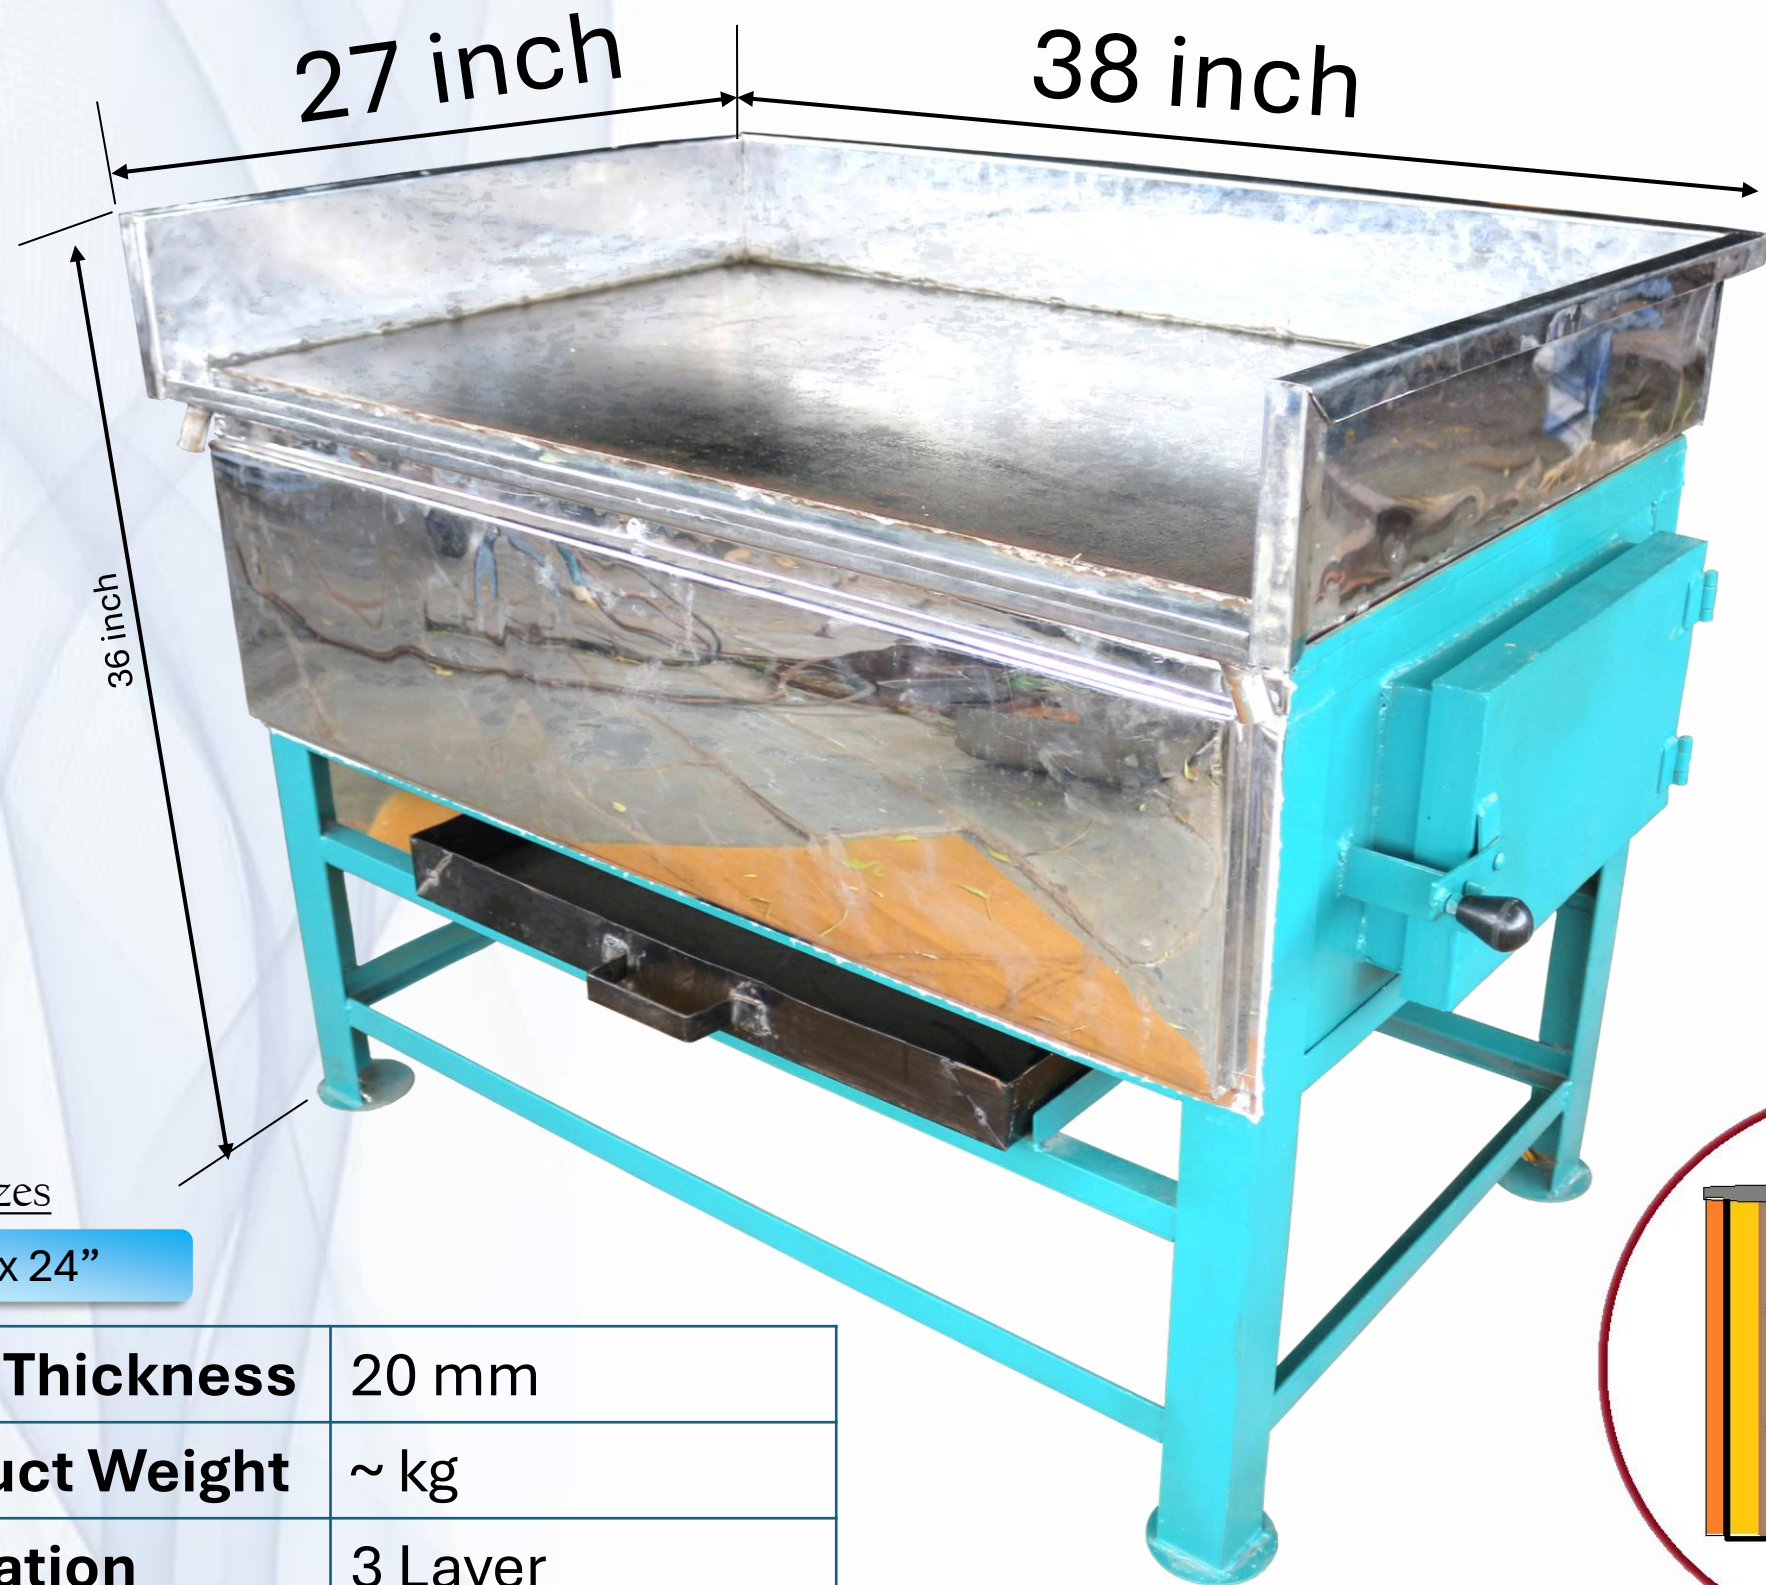

12v DC Blower

Product Weight	280 kg
Insulation	2 Layer
Material	MS + SS

Double Stove – 1618 Stainless Shield

Sizes

16" – 18"

Product Weight	~ kg
Insulation	3 Layer
Material	MS + SS

Triple Stove – 141618 Stainless Shield

Sizes

14" – 16" – 18"

Product Weight	~ kg
Insulation	3 Layer
Material	MS + SS

Hotplate – 3624 Regular

Sizes

36" x 24"

Tawa Thickness	20 mm
Product Weight	~ kg
Insulation	2 Layer
Material	MS

Hotplate – 3624 Stainless Shield