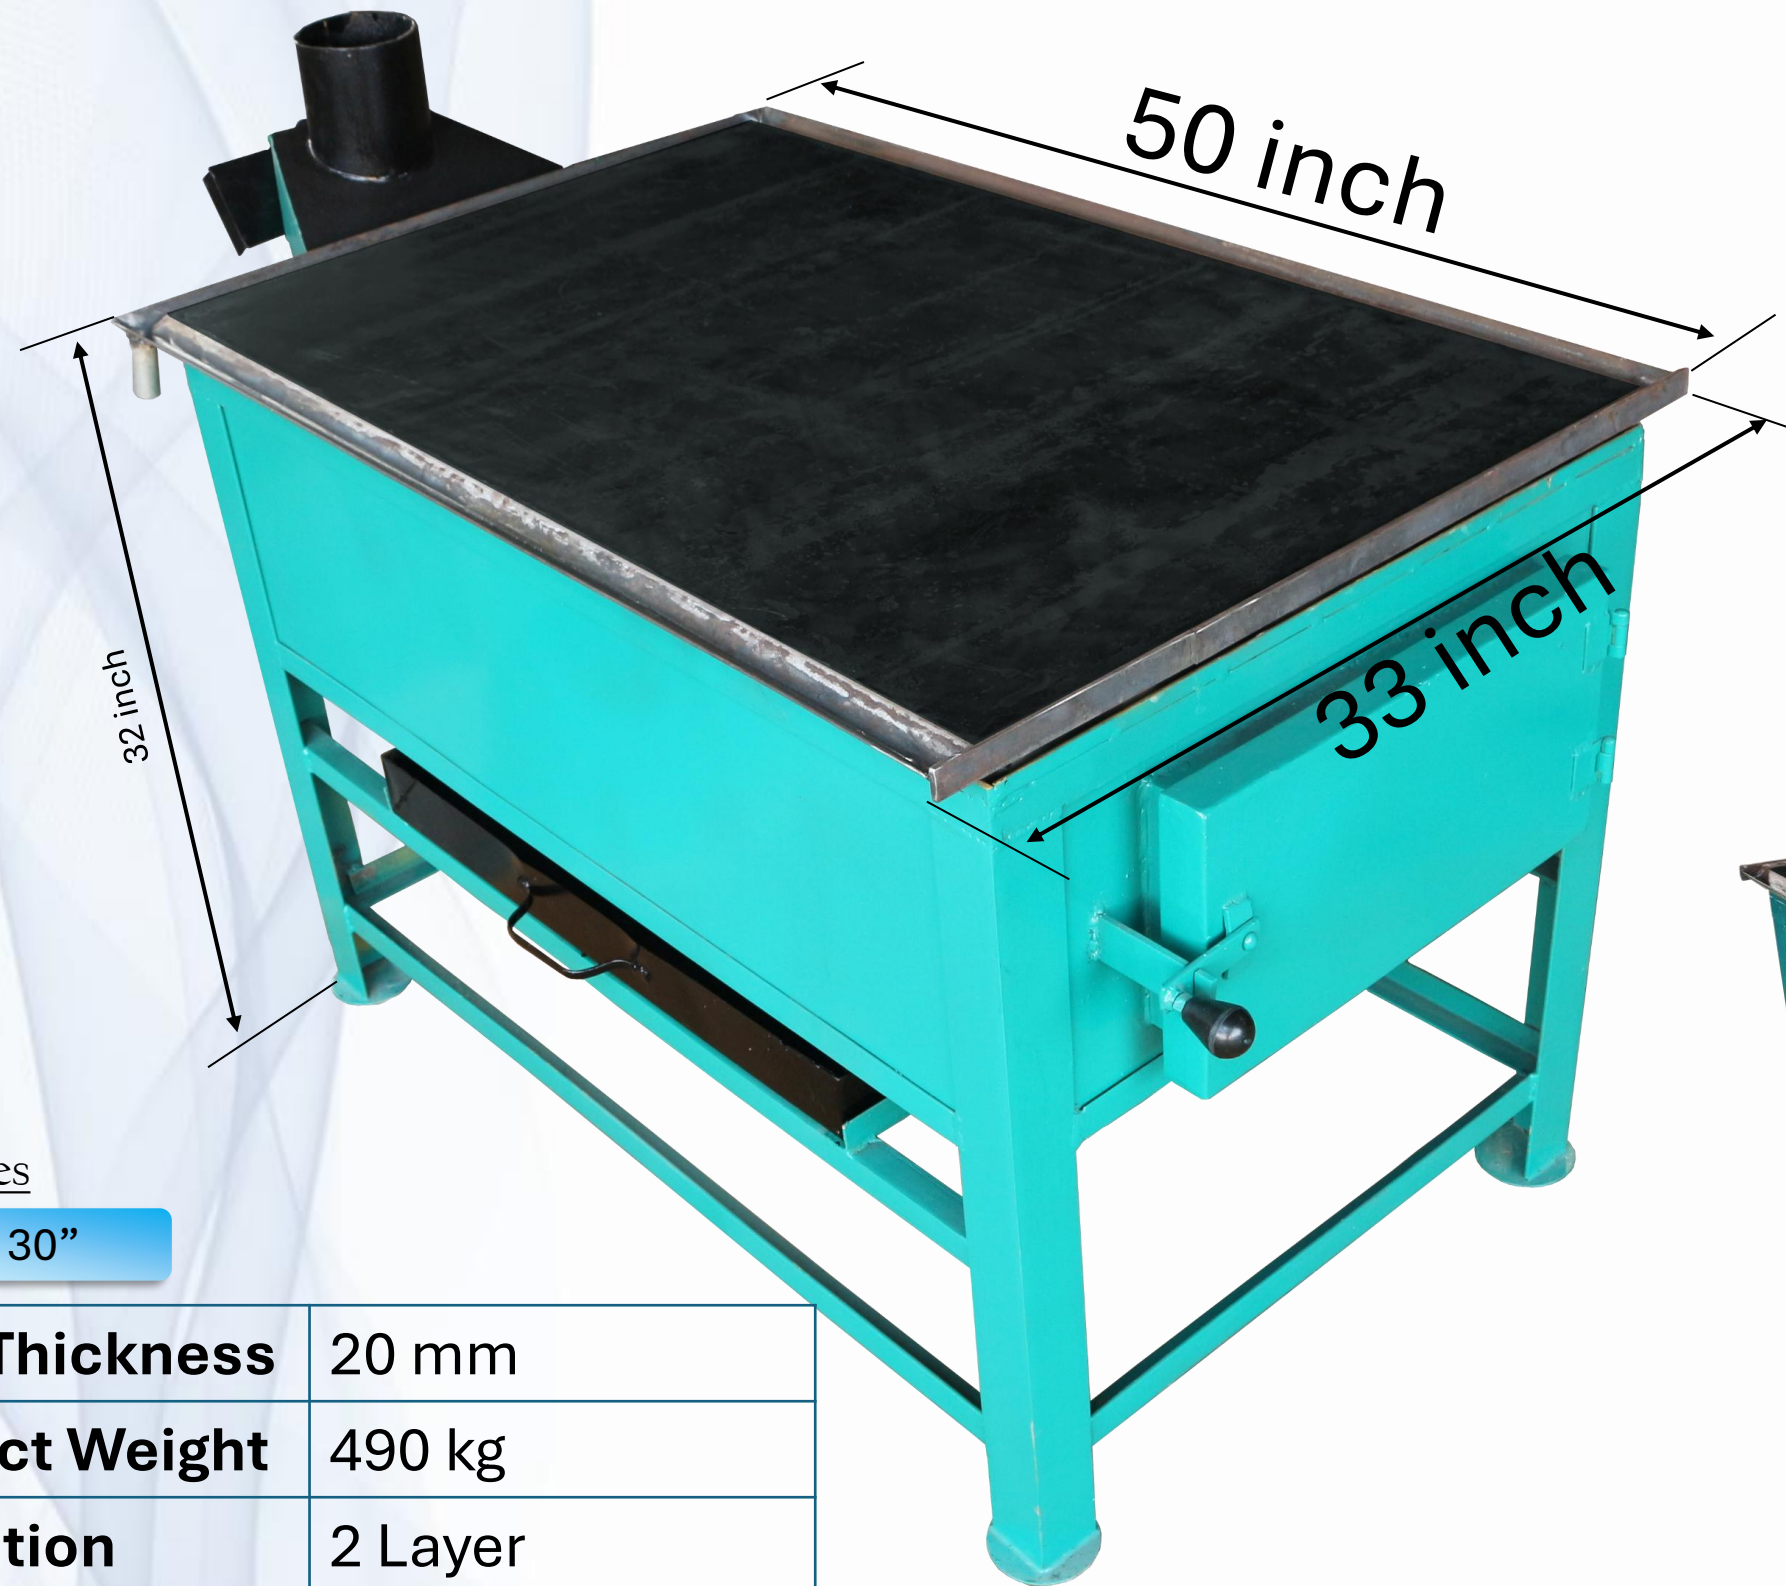

Sizes

36" x 24"

48" x 30"

72" x 30"

Single Stove – Regular 18”

Optional Fitting*
12v DC Blower

Product Weight	130 kg
Insulation	2 Layer
Material	MS

Single Stove – Regular 20”

12v DC Blower

Product Weight	280 kg
Insulation	2 Layer
Material	MS + SS

Double Stove – 1618 Stainless Shield

Sizes

16" – 18"

Product Weight	~ kg
Insulation	3 Layer
Material	MS + SS

Triple Stove – 141618 Stainless Shield

Sizes

14" – 16" – 18"

Product Weight	~ kg
Insulation	3 Layer
Material	MS + SS

Hotplate – 3624 Regular

Sizes

36" x 24"

Tawa Thickness	20 mm
Product Weight	~ kg
Insulation	2 Layer
Material	MS

Hotplate – 3624 Stainless Shield

Sizes

36" x 24"

Tawa Thickness	20 mm
Product Weight	~ kg
Insulation	3 Layer
Material	MS + SS

Hotplate – 4830 Regular

Sizes

48" x 30"

Tawa Thickness	20 mm
Product Weight	490 kg
Insulation	2 Layer
Material	MS