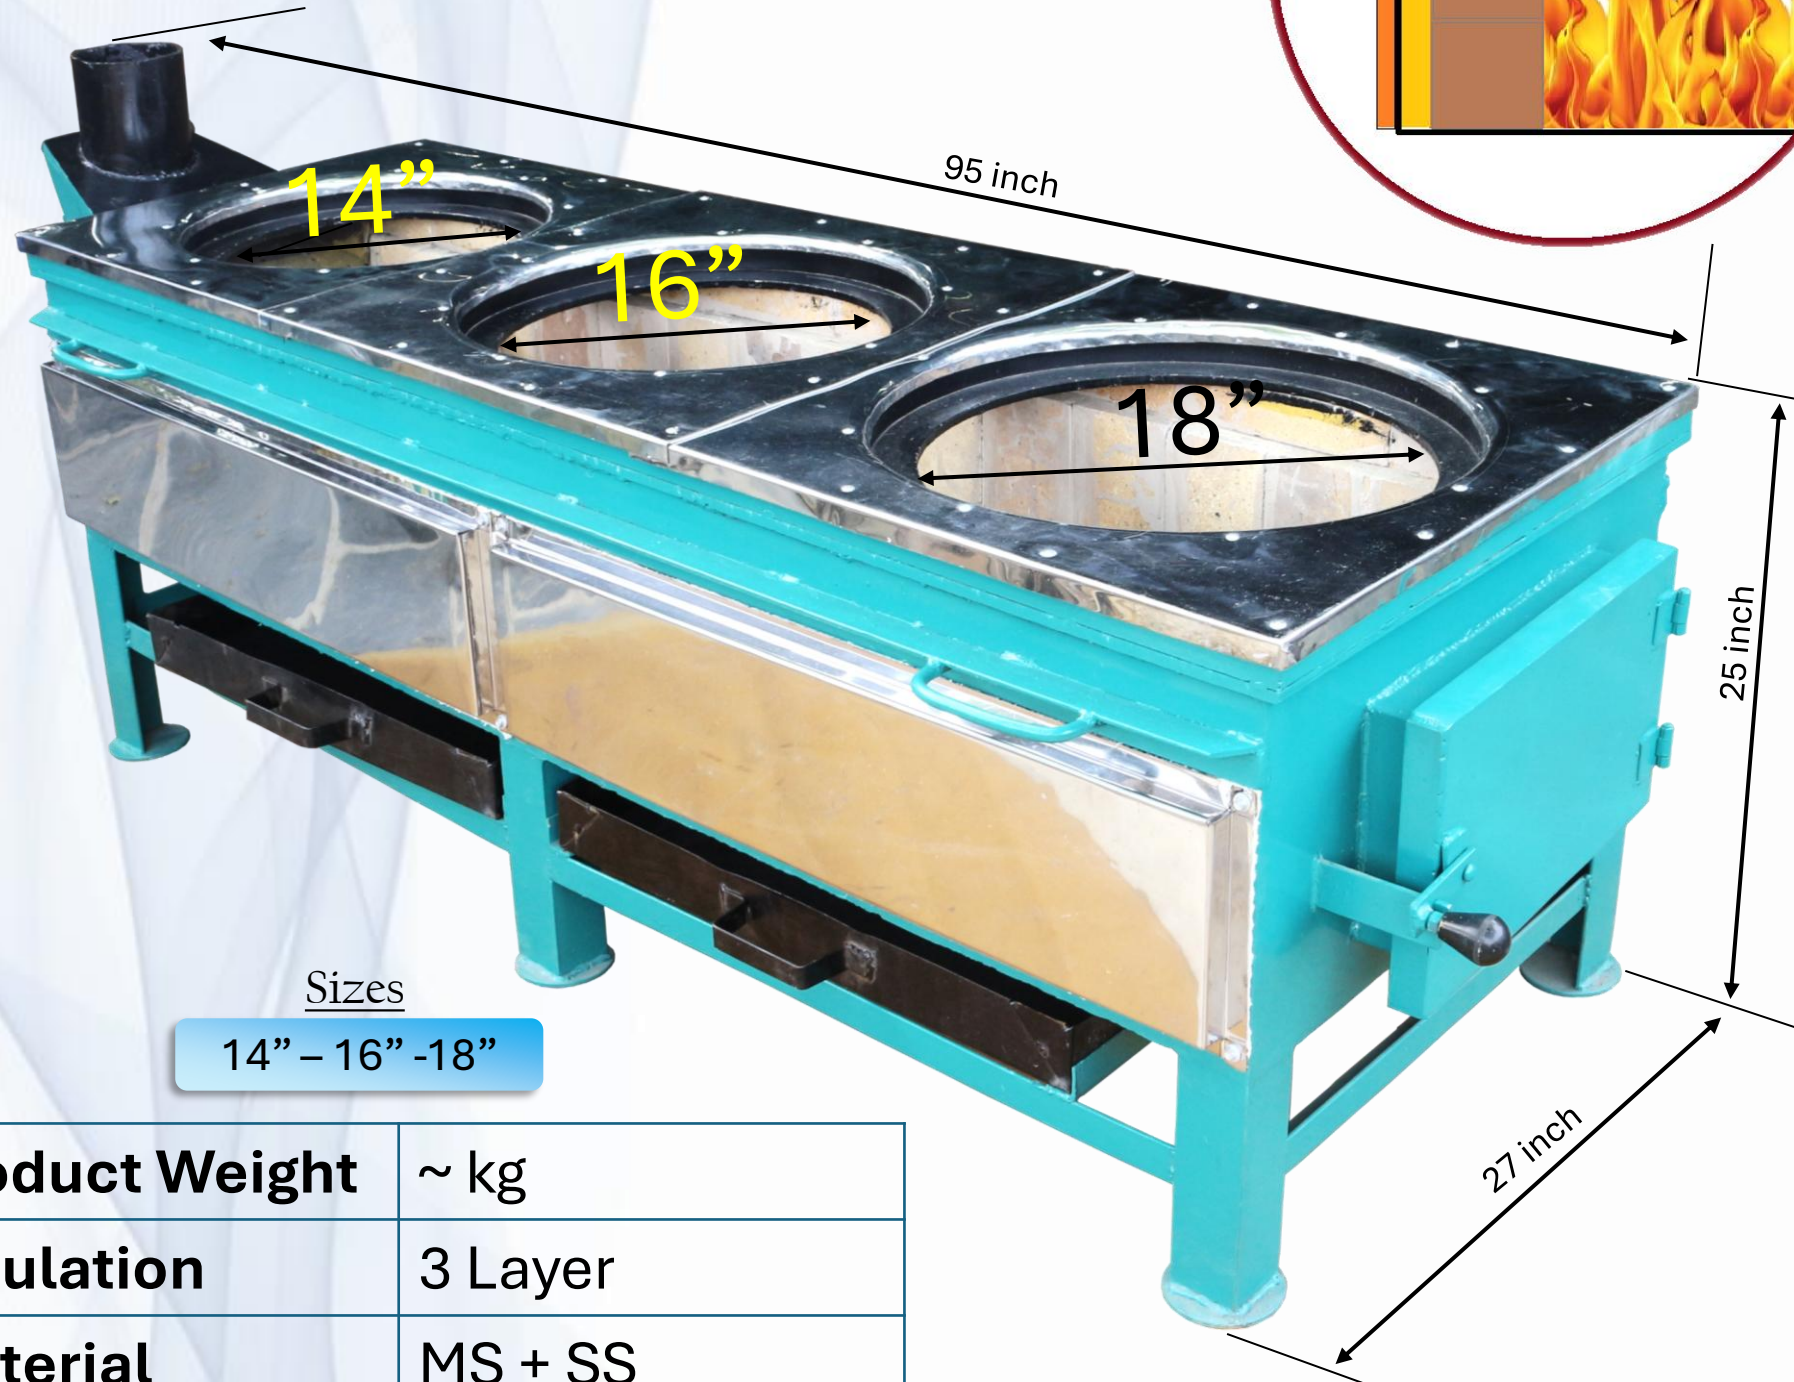

12v DC Blower

Product Weight	280 kg
Insulation	2 Layer
Material	MS + SS

Double Stove – 1618 Stainless Shield

Sizes

16" – 18"

Product Weight	~ kg
Insulation	3 Layer
Material	MS + SS

Triple Stove – 141618 Stainless Shield

Sizes

14" – 16" – 18"

Product Weight	~ kg
Insulation	3 Layer
Material	MS + SS

Hotplate – 3624 Regular

Sizes

36" x 24"

Tawa Thickness	20 mm
Product Weight	~ kg
Insulation	2 Layer
Material	MS

Hotplate – 3624 Stainless Shield