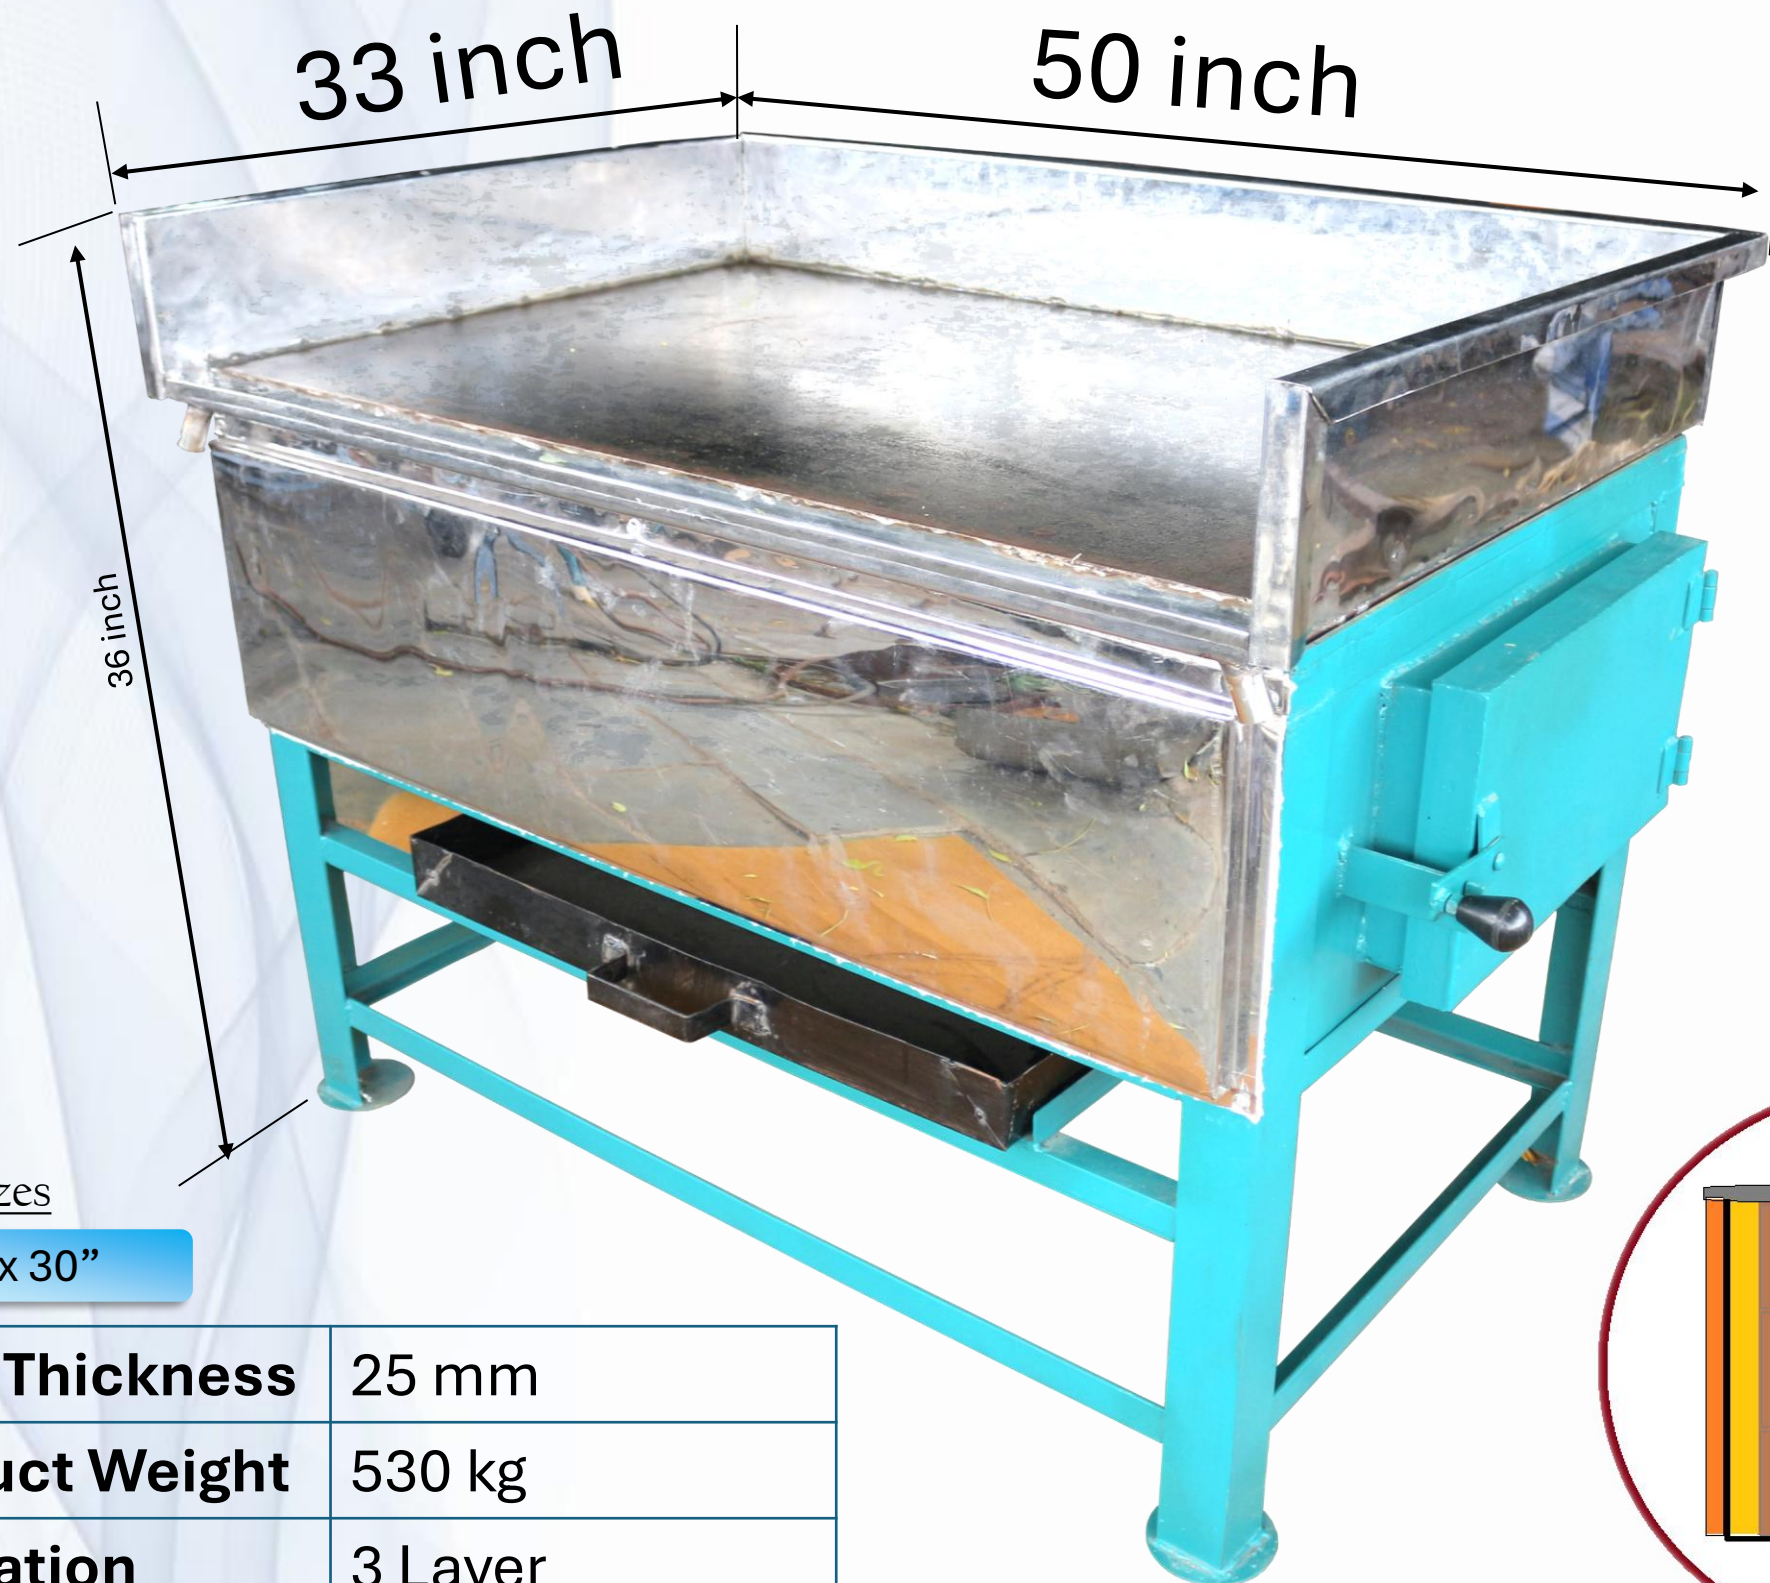

12v DC Blower

Product Weight	280 kg
Insulation	2 Layer
Material	MS + SS

Double Stove – 1618 Stainless Shield

Sizes

16" – 18"

Product Weight	~ kg
Insulation	3 Layer
Material	MS + SS

Triple Stove – 141618 Stainless Shield

Sizes

36" x 24"

Tawa Thickness	20 mm
Product Weight	~ kg
Insulation	3 Layer
Material	MS + SS

Hotplate – 4830 Regular

Sizes

48" x 30"

Tawa Thickness	20 mm
Product Weight	490 kg
Insulation	2 Layer
Material	MS

Hotplate – 4830 Stainless Shield

Sizes

48" x 30"

Tawa Thickness	25 mm
Product Weight	530 kg
Insulation	3 Layer
Material	MS +SS

Available Models & Sizes

	Regular	Stainless Shield	Turbo Stove with DC Blower	Turbo Stove with Rechargeable Battery & DC Blower
Rasu Wood Burner - SD			RBSD	RBSDB
Rasu Wood Burner - HD			RBHD	RBHDB
Single Stove 18"	SS18R	SS18ST	SS18RT	
Single Stove 20"	SS20R	SS20ST	SS20RT	
Single Stove 24"	SS24R	SS24ST	SS24RT	
Single Stove 28"	SS28R	SS28ST	SS28RT	
Double Stove 16"- 18"		DS1618S		
Triple Stove 14"- 16"- 18"		TS141618S		
Hotplate 36"x 24"	HP3624R	HP3624S		
Hotplate 48"x 30"	HP4830R	HP4830S		