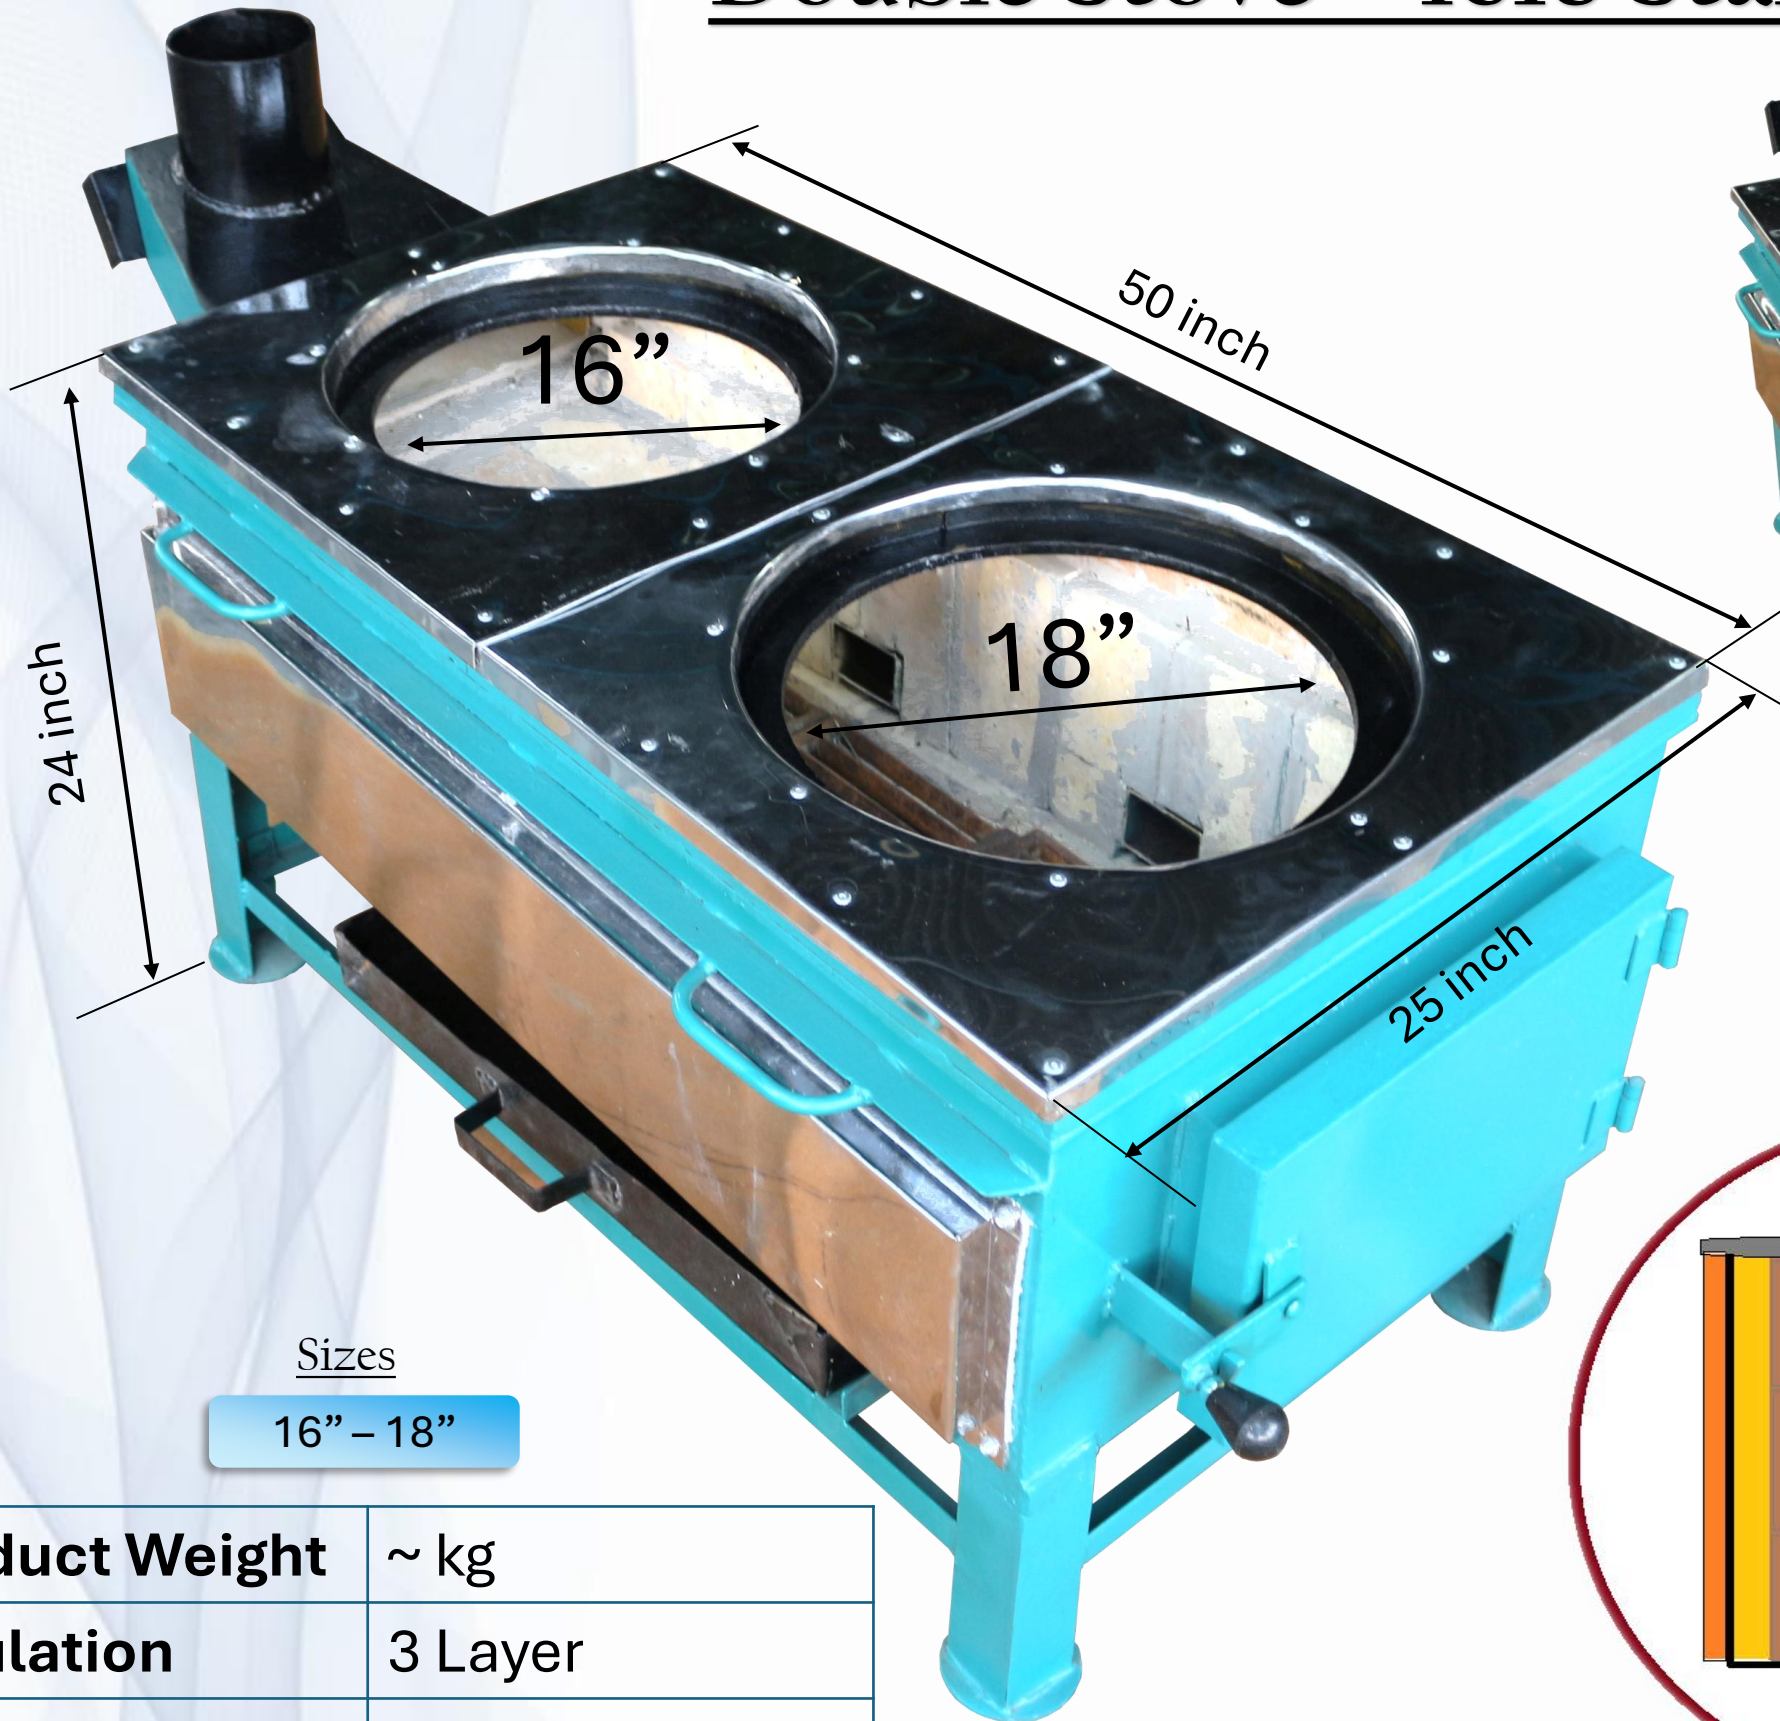

12v DC Blower

Product Weight	280 kg
Insulation	2 Layer
Material	MS + SS

Double Stove – 1618 Stainless Shield

Sizes

16" – 18"

Product Weight	~ kg
Insulation	3 Layer
Material	MS + SS

Triple Stove – 141618 Stainless Shield