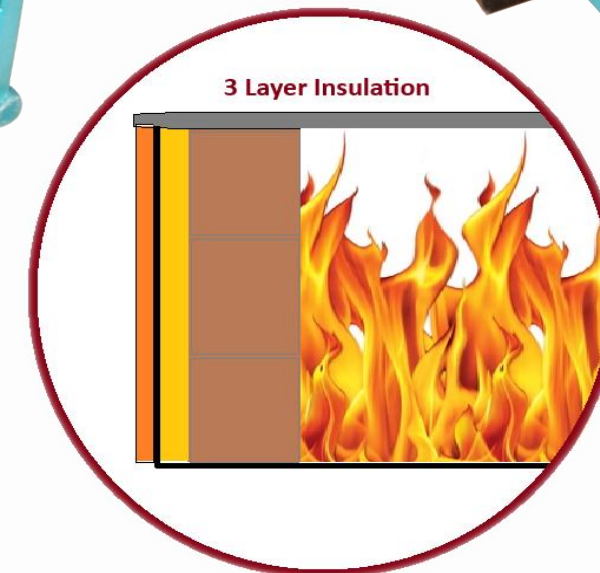

Tawa Thickness	20 mm
Product Weight	~ kg
Insulation	3 Layer
Material	MS + SS