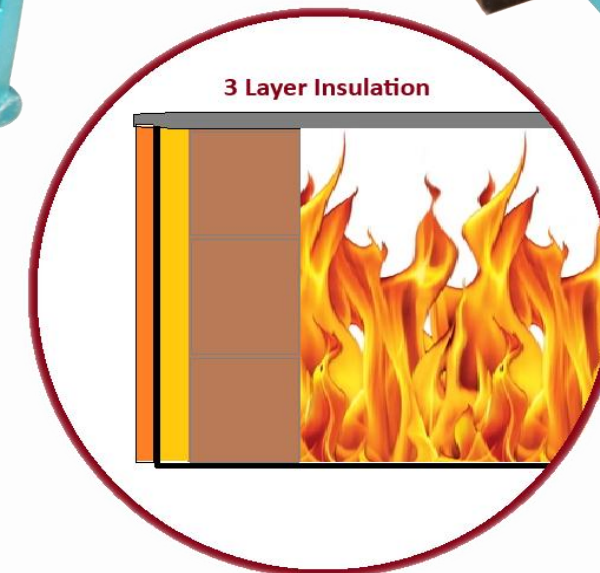

Sizes

36" x 24"

Tawa Thickness	20 mm
Product Weight	~ kg
Insulation	3 Layer
Material	MS + SS

Hotplate – 4830 Regular

Sizes

48" x 30"

Tawa Thickness	20 mm
Product Weight	490 kg
Insulation	2 Layer
Material	MS

Hotplate – 4830 Stainless Shield

Sizes

48" x 30"

Tawa Thickness	25 mm
Product Weight	530 kg
Insulation	3 Layer
Material	MS +SS

Available Models & Sizes

	Regular	Stainless Shield	Turbo Stove with DC Blower	Turbo Stove with Rechargeable Battery & DC Blower
Rasu Wood Burner - SD			RBSD	RBSDB
Rasu Wood Burner - HD			RBHD	RBHDB
Single Stove 18"	SS18R	SS18ST	SS18RT	
Single Stove 20"	SS20R	SS20ST	SS20RT	
Single Stove 24"	SS24R	SS24ST	SS24RT	
Single Stove 28"	SS28R	SS28ST	SS28RT	
Double Stove 16"- 18"		DS1618S		
Triple Stove 14"- 16"- 18"		TS141618S		
Hotplate 36"x 24"	HP3624R	HP3624S		
Hotplate 48"x 30"	HP4830R	HP4830S		