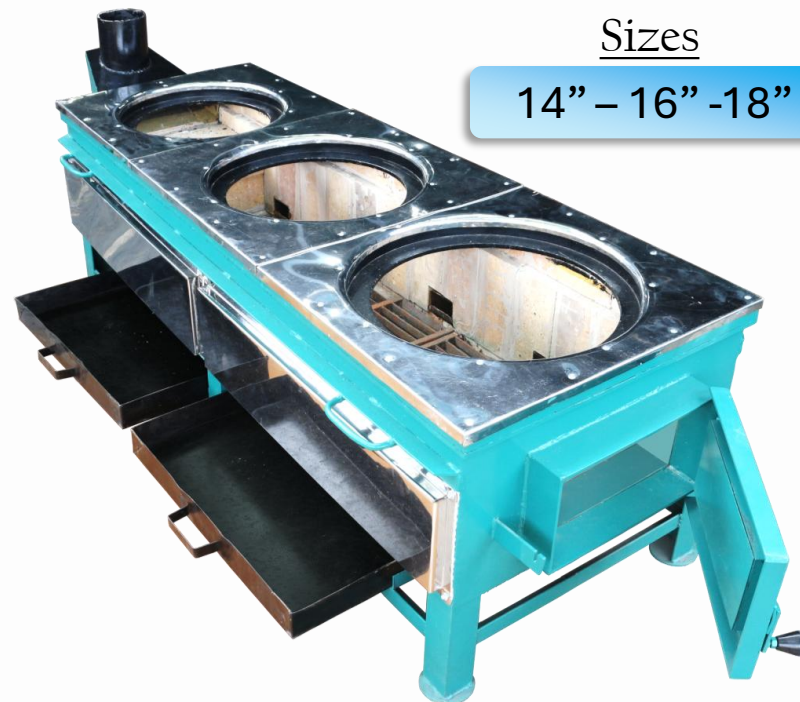

16" – 18"

Hot Plate (Tawa) Stove Regular

Sizes

36" x 24"

48" x 30"

72" x 30"

Single Stove – Stainless Steel

Sizes

18 Inch

20 Inch

24 Inch

28 Inch

Triple Stove

Sizes

14" – 16" -18"

Hot Plate (Tawa) Stove Stainless Steel

Sizes

36" x 24"

48" x 30"

72" x 30"

Single Stove – Regular 18”

Optional Fitting*
12v DC Blower

Product Weight	130 kg
Insulation	2 Layer
Material	MS

Single Stove – Regular 20”