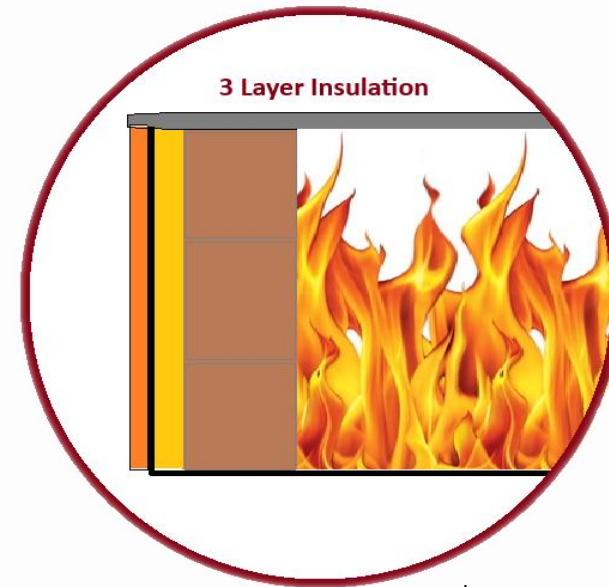

12v DC Blower

Product Weight	280 kg
Insulation	2 Layer
Material	MS + SS

Double Stove – 1618 Stainless Shield

Sizes

16" – 18"

Product Weight	~ kg
Insulation	3 Layer
Material	MS + SS

Triple Stove – 141618 Stainless Shield

Sizes

14" – 16" – 18"

Product Weight	~ kg
Insulation	3 Layer
Material	MS + SS

Hotplate – 3624 Regular

Sizes

36" x 24"

Tawa Thickness	20 mm
Product Weight	~ kg
Insulation	2 Layer
Material	MS

Hotplate – 3624 Stainless Shield