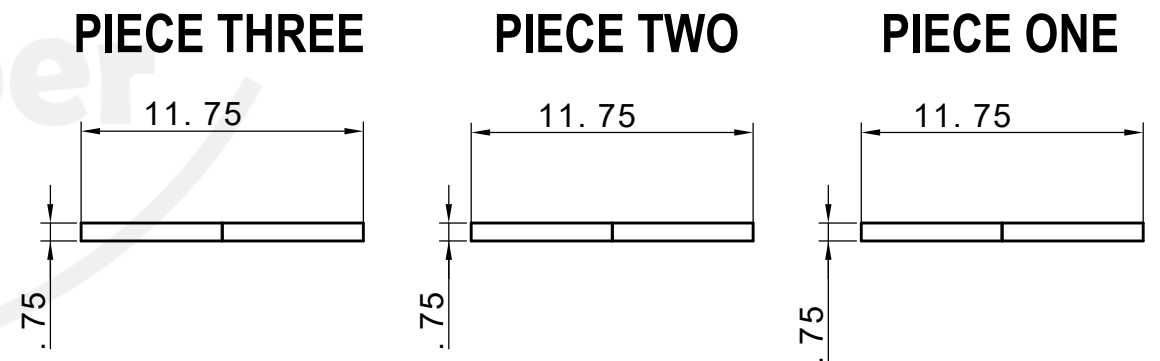

2

GLUE & CLAMP

1) GLUE & CLAMP THE THREE SETS OF TWO.

PIECE ONE
(CUTTING SECTION)

PIECE TWO
(TOP RING)

PIECE THREE
(BOTTOM BASE)

BREAD CUTTING BOARD

Last Update: Jan 01/22

Units: Inches

Size: 11x17

Scale: 1:8

002