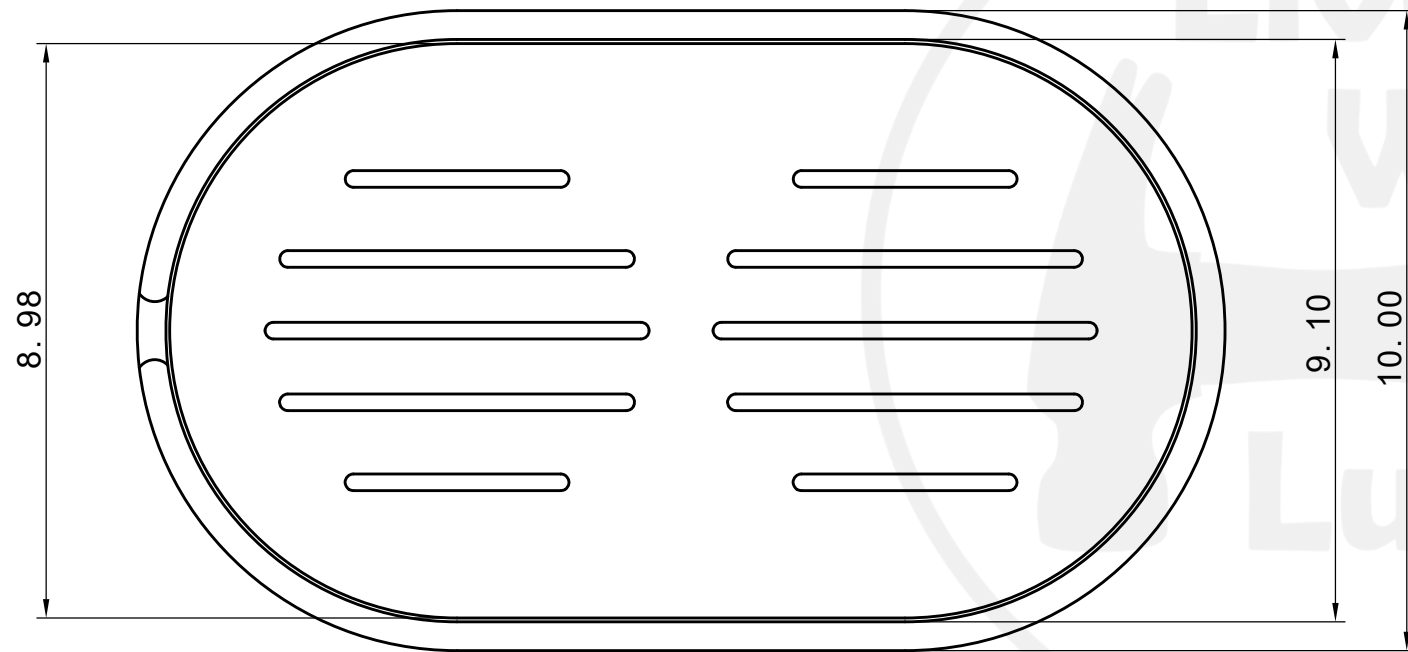

7

FINISHED PROJECT

- 1) SAND AND FINISH WITH A CUTTING BOARD OIL OF YOUR CHOICE.

NOTES:

DXF FILE IS BBPIECE003.DXF

BREAD CUTTING BOARD		
Last Update: Jan 01/22	Units: Inches	
Size: 11x17	Scale: 1:3	007