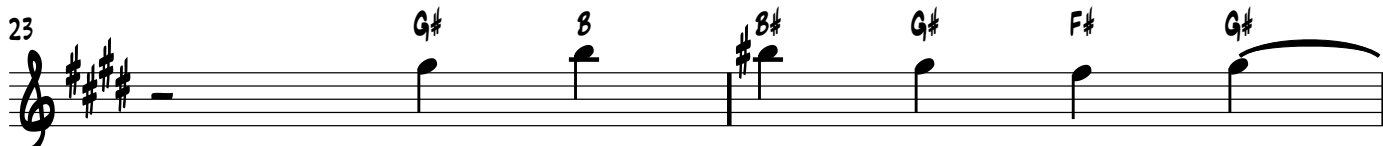

# LESSONS IN LOVE

ALTO SAX VERSION

LEVEL 42

♩ = 113

10

2

27 C# E D# C# C#

29 E C# D# E E F# E