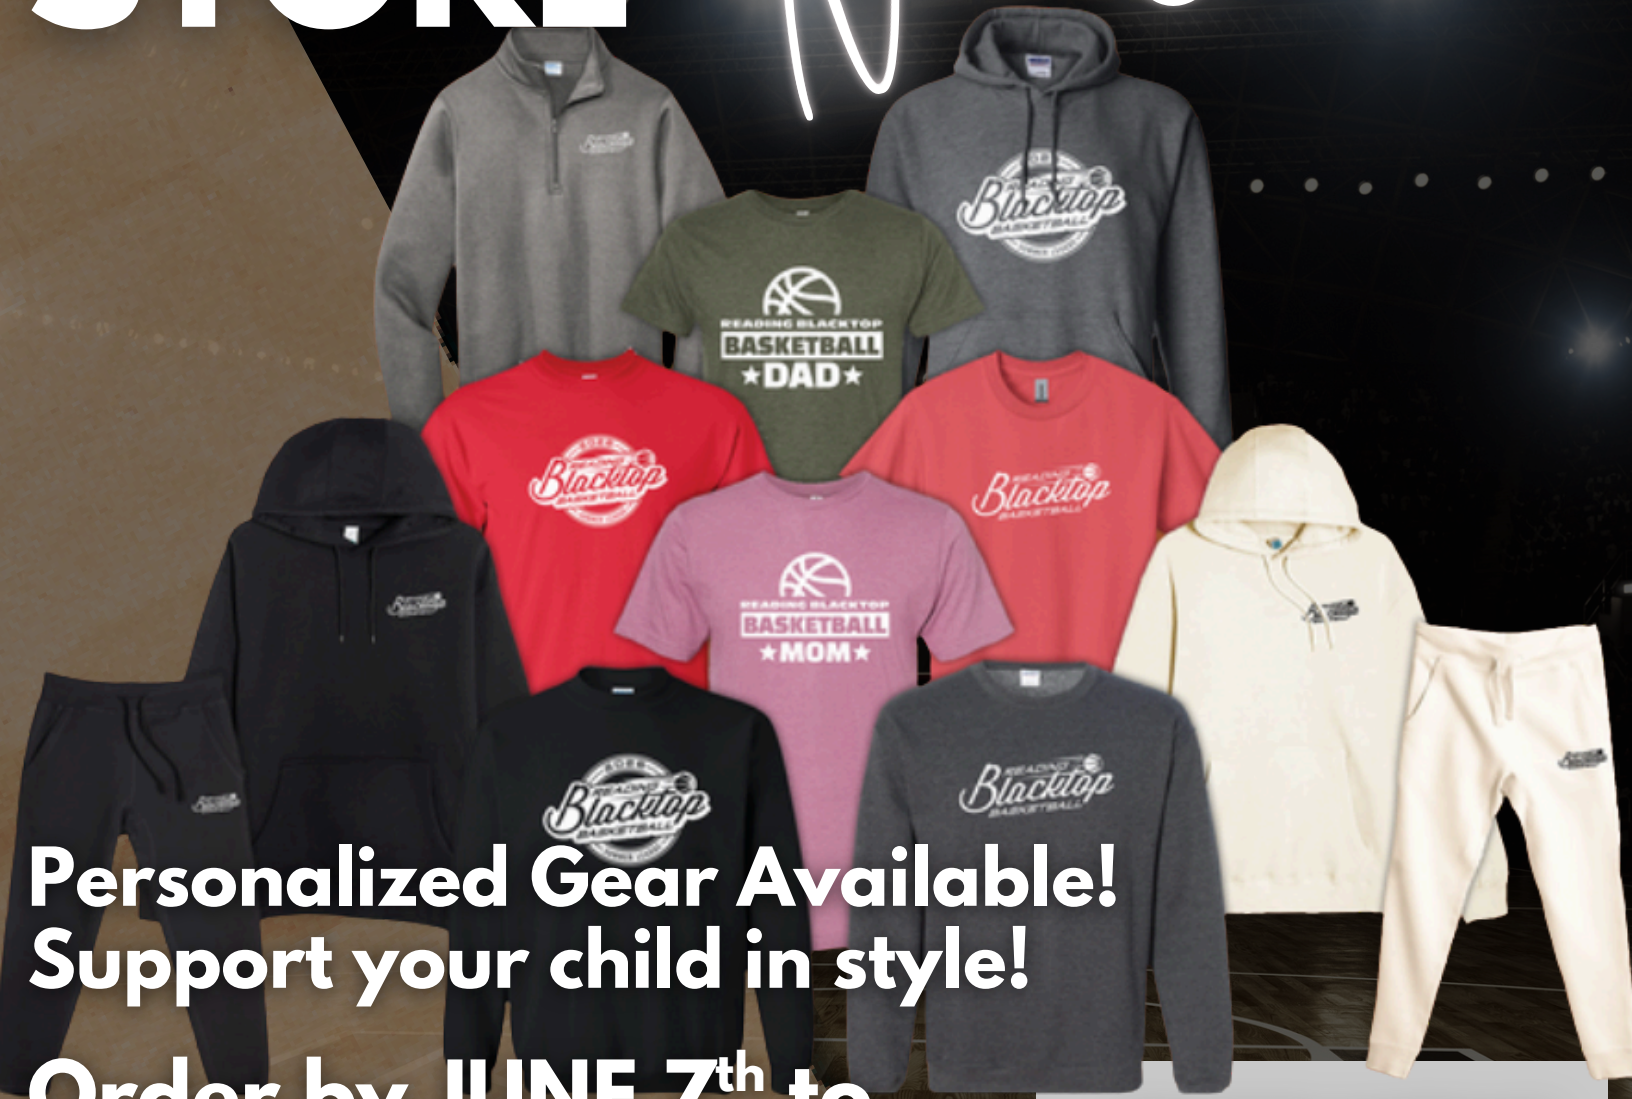

MERCH STORE

Now Open!

Personalized Gear Available!
Support your child in style!

Order by JUNE 7th to
receive order June 23rd

PREORDER ONLY

SHOP NOW!