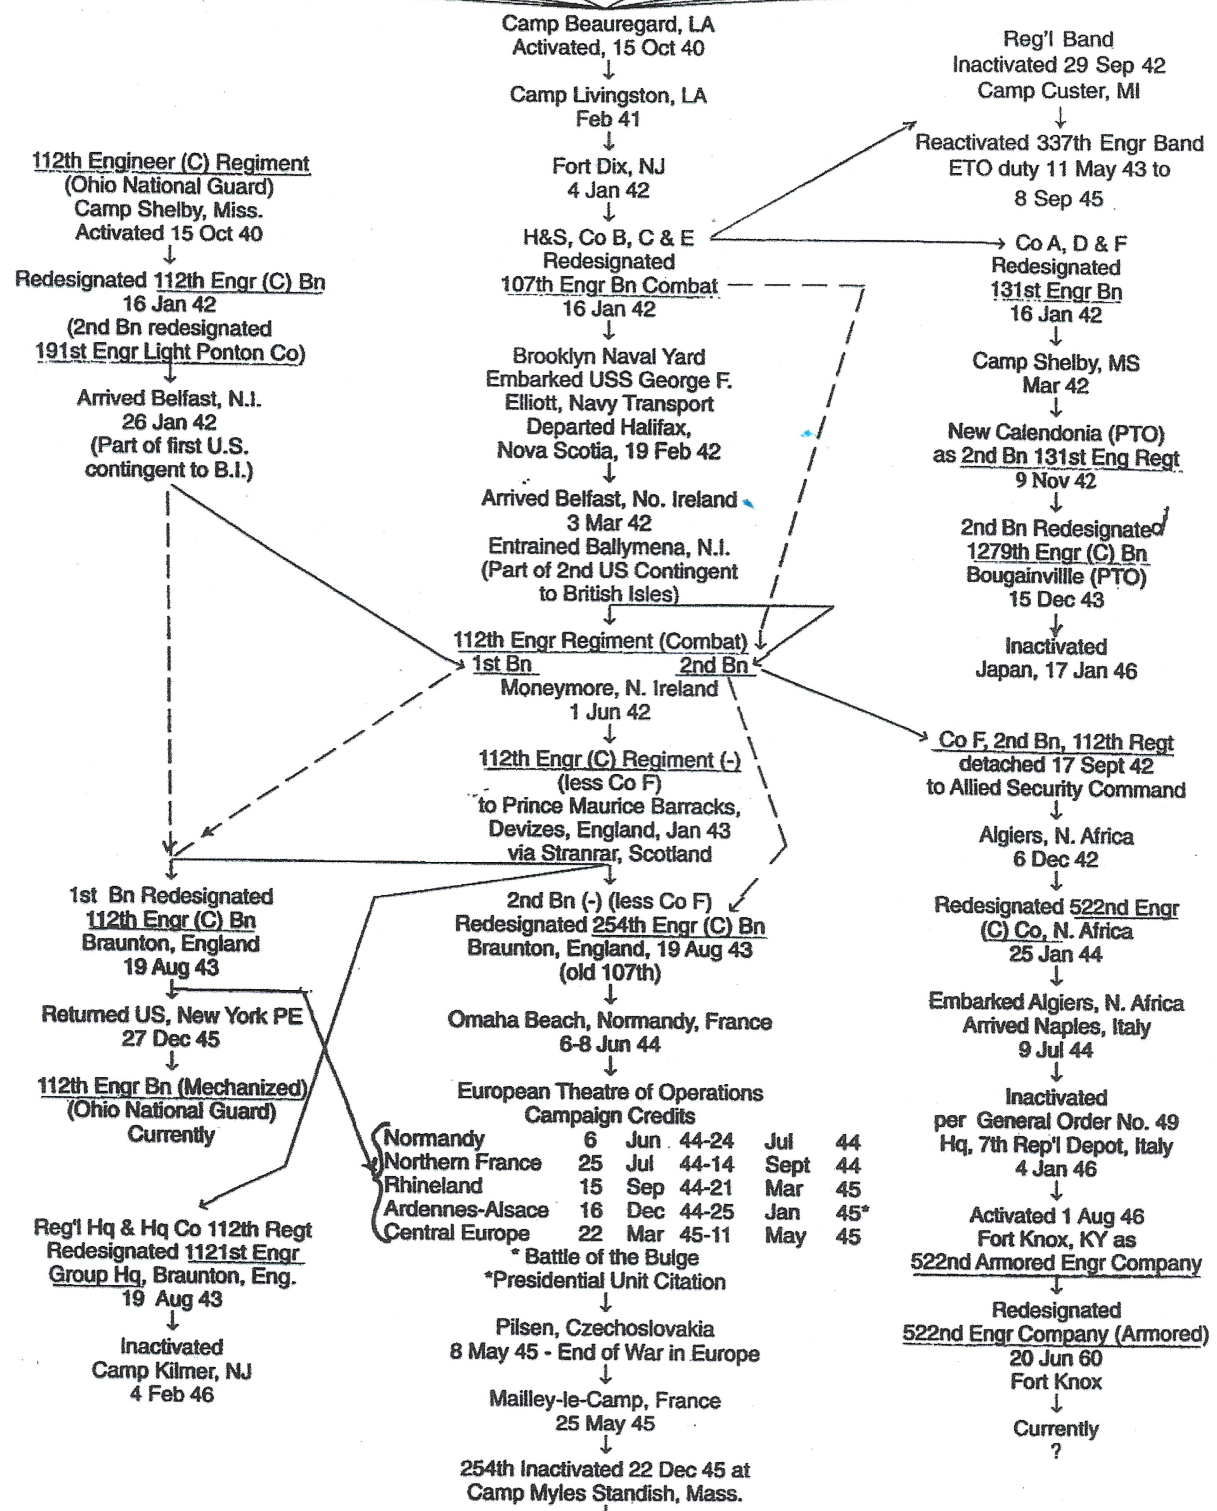

**107th ENGINEER REGIMENT (WWII) (Michigan National Guard)**  
**32nd Infantry Division (Mich-Wis NG)**

107th & 254th Engr (C) Bn's Consolidated, reorganized, and Federally recognized  
 10 Dec 46 in Mich National Guard as the **107th Engineer Combat Battalion**  
 Currently