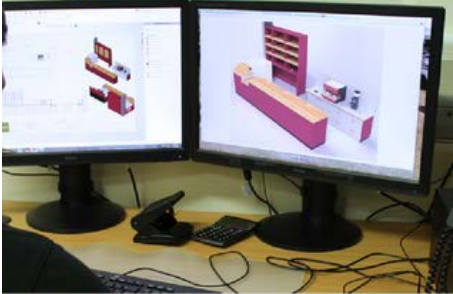

DESIGN

Our design team will work to your brief to create detailed renders and 3D drawings consulting you along the way