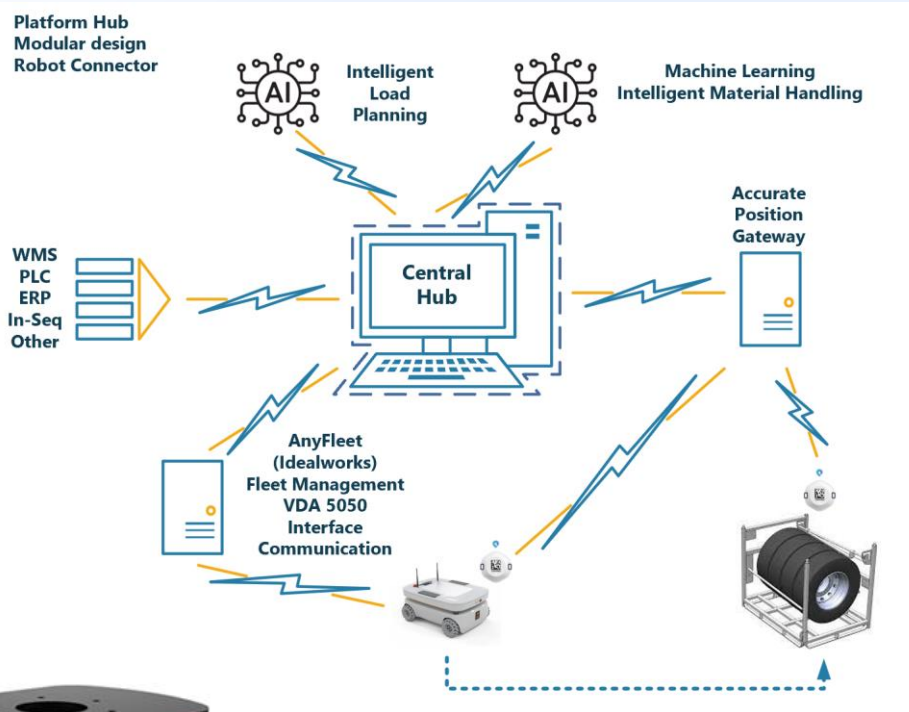

# P3T, LLC Autonomous Robot Connector Using Accurate Position

The integration of autonomous material handling equipment with accurate positioning and an intelligent AI-based software platform represents a cutting-edge solution for material handling across industries. Additionally, an intelligent AI-based software platform can further optimize operations by leveraging data analytics and machine learning algorithms.

use case for smaller tier 1, tier 2 and distribution facilities .....