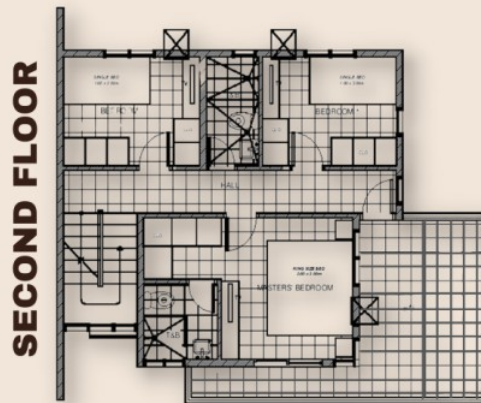

Interior

Floors:

- **Living/Dining/-** 24"x24" Ceramic Floor Tiles
- **Maid's Room** - 16"x16" Ceramic Tiles
- **Bedrooms** - 16"x16" Ceramic Tiles
- **Attic** - 6"x36" Vinyl Tiles
- **Toilet & Bath** - 12"x12" Ceramic Floor Tiles
- **Stairs** - Wood Planks, Wood Stain Finish
- **Walls** - Smooth Plain Cement Finish, Painted
- **Bedroom Partition** - Smooth Plain Cement Finish, Painted
- **Ground Floor (Ceiling)** - Gypsum Board Panel
- **Second Floor (Ceiling)** - Gypsum Board Panel
- **Attic** - Gypsum Board Panel

Doors:

- **Main Door** - Wooden Solid Panel
- **Lanai/Balcony** - Aluminum Sliding Door with screen (Bronze Glass)
- **Service Area** - Wooden Flush Door
- **Toilet & Bath** - PVC Flush door
- **Kitchen Counter:**
- **Kitchen Countertop** - 24"x24" Granite Tiles
- **Kitchen Sink** - Stainless Kitchen Sink with Faucet
- **Base Cabinet** - 3/4" thick Plywood, Wood Stain Finish

Toilet & Bath:

- **Lavatory** - HCG Wall Hang with Faucet
- **Water Closet** - HCG Flush Type with Seat Cover
- **Shower Set** - Shower Head, Knob and Faucet
- **Walls** - Smooth Plain Cement Finish, Painted with 12"x12" Ceramic Tiles 1.50m High
- **Attic** - Made of Lightweight materials

Utilities and Services :

- **Water Line** - PPR Pipes with complete Fittings
- **Electrical** - Complete Set of Electrical Fixtures with Aircon Outlet at Bedrooms

Other Provisions:

Cable TV, Telephone, Water Heater. A/C