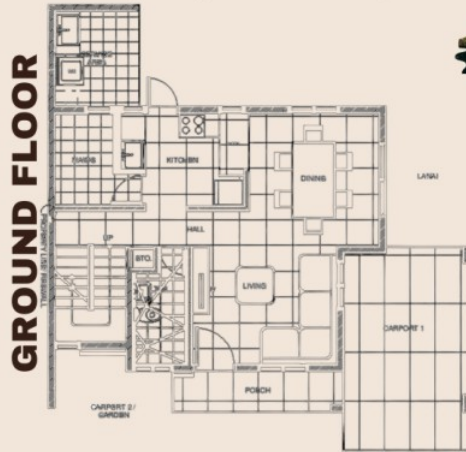

Interior

Floors:

- **Living/Dining/-** 24"x24" Ceramic Floor Tiles
- **Maid's Room** - 16"x16" Ceramic Tiles
- **Bedrooms** - 16"x16" Ceramic Tiles
- **Attic** - 6"x36" Vinyl Tiles
- **Toilet & Bath** - 12"x12" Ceramic Floor Tiles
- **Stairs** - Wood Planks, Wood Stain Finish
- **Walls** - Smooth Plain Cement Finish, Painted
- **Bedroom Partition** - Smooth Plain Cement Finish, Painted
- **Ground Floor (Ceiling)** - Gypsum Board Panel
- **Second Floor (Ceiling)** - Gypsum Board Panel
- **Attic** - Gypsum Board Panel

Doors:

- **Main Door** - Wooden Solid Panel
- **Lanai/Balcony** - Aluminum Sliding Door with screen (Bronze Glass)
- **Service Area** - Wooden Flush Door
- **Toilet & Bath** - PVC Flush door
- **Kitchen Counter:**
- **Kitchen Countertop** - 24"x24" Granite Tiles
- **Kitchen Sink** - Stainless Kitchen Sink with Faucet
- **Base Cabinet** - 3/4" thick Plywood, Wood Stain Finish

Toilet & Bath:

- **Lavatory** - HCG Wall Hang with Faucet
- **Water Closet** - HCG Flush Type with Seat Cover
- **Shower Set** - Shower Head, Knob and Faucet
- **Walls** - Smooth Plain Cement Finish, Painted with 12"x12" Ceramic Tiles 1.50m High
- **Attic** - Made of Lightweight materials

Utilities and Services :

- **Water Line** - PPR Pipes with complete Fittings
- **Electrical** - Complete Set of Electrical Fixtures with Aircon Outlet at Bedrooms

Other Provisions:

Cable TV, Telephone, Water Heater. A/C