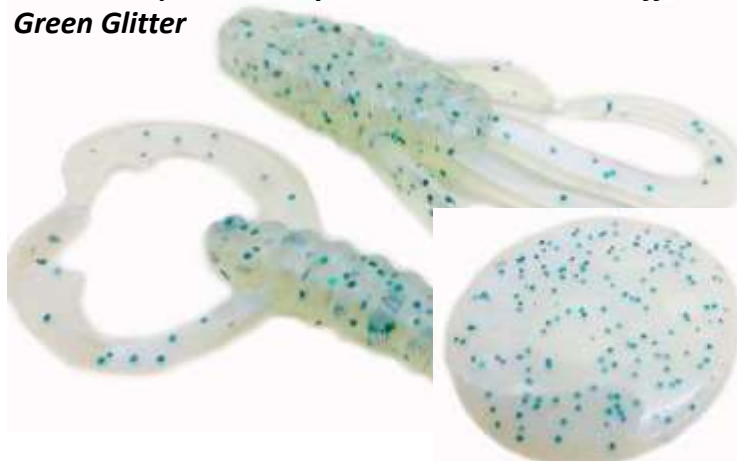

250 – PEARL GREEN FLASH

Semi-Transparent Milky Resin With Pearl Blue Effect &
Green Glitter