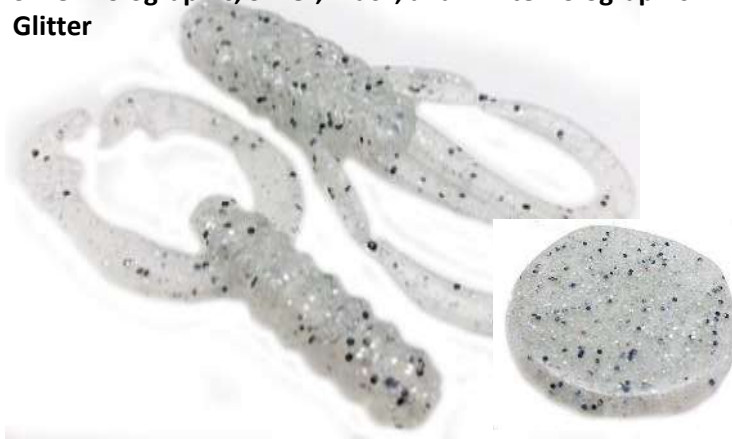

182 – HOLO SHAD

Semi-Transparent Milky White With Silver Pearl Effect:
Silver Holographic, Silver, Black, and White Holographic
Glitter