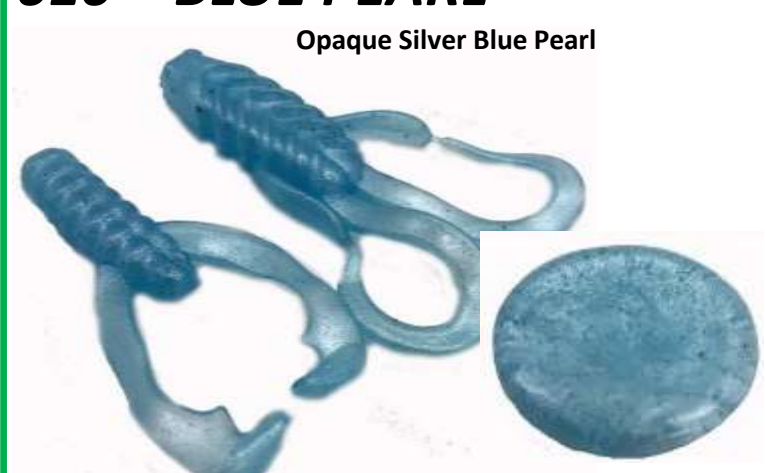

610 – BLUE PEARL

Opaque Silver Blue Pearl