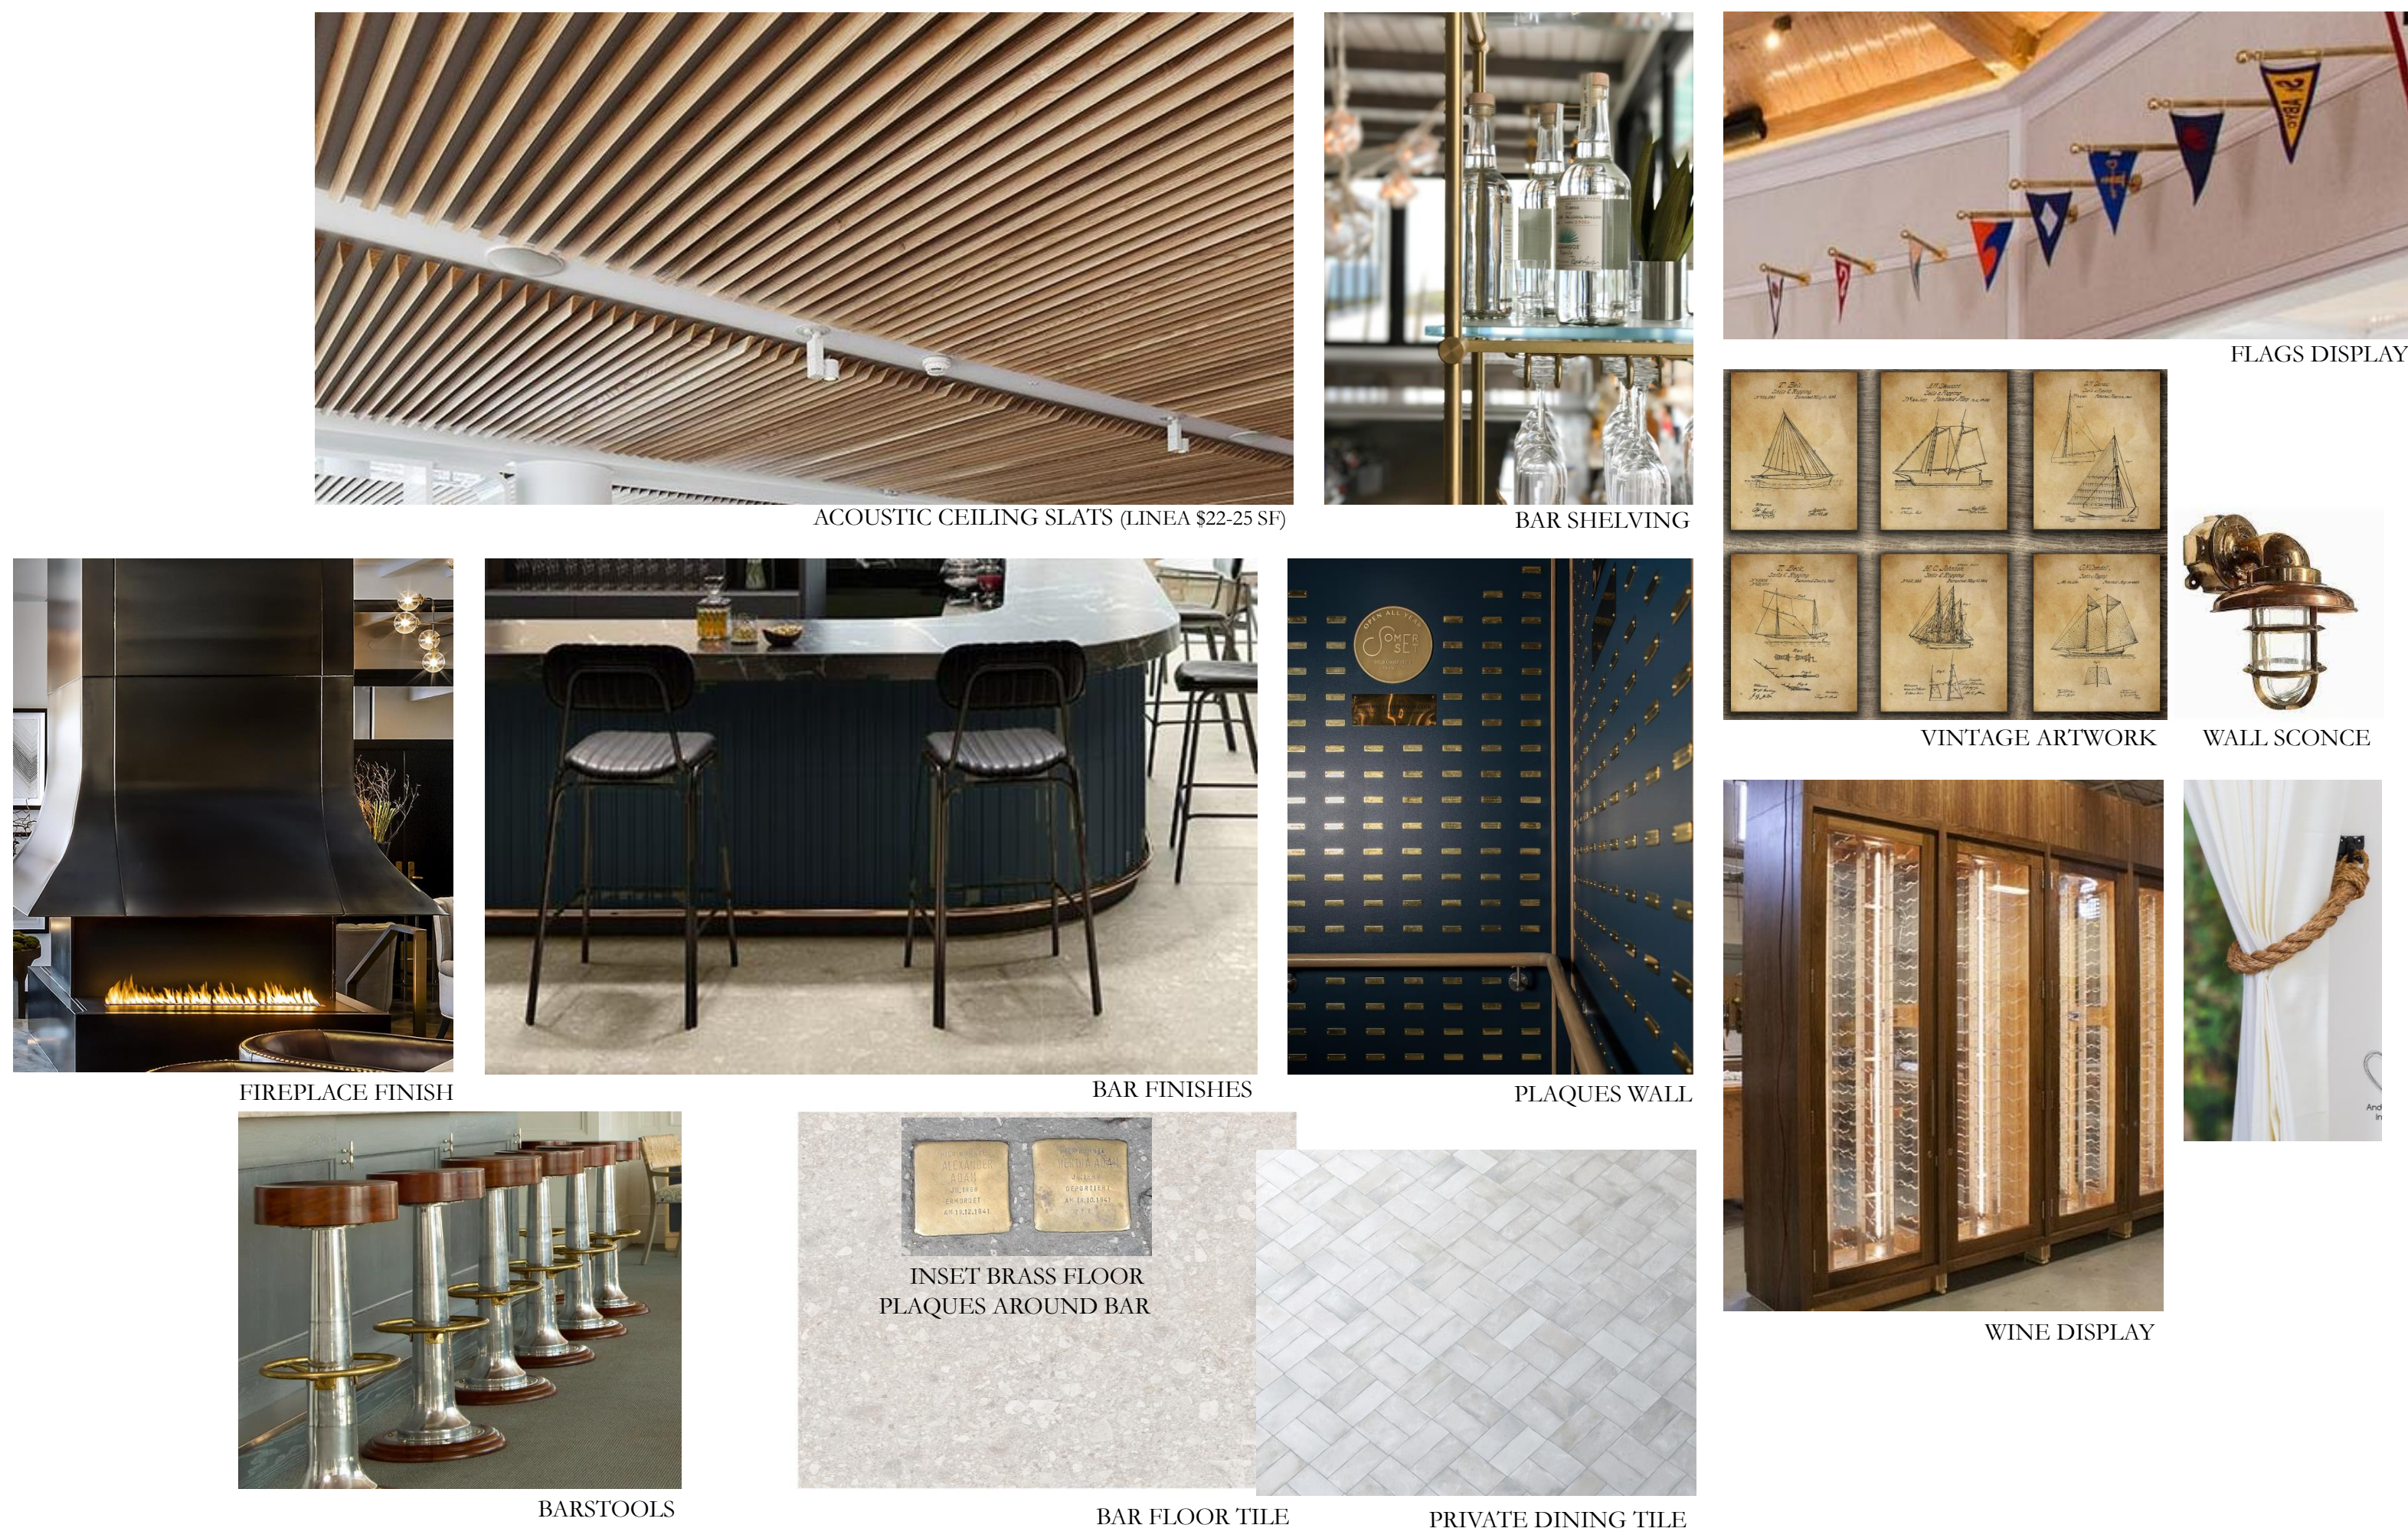

SCHEMATIC DESIGN CONCEPTS

Welcoming | Family Friendly
 Mid-Century Elements | Timeless
 Historical | Nautical
 Classy | Fun

BAR

DINING

ENTRY

ENTRY DOOR

TROPHY DISPLAY CONCEPT

PICTURE LIGHT

LIGHT @ ENTRY

COMMODORE WALL

BRASS PLAQUE @ ENTRY

TILE @ ENTRY

LOBBY CHAIR

DECKS

GAS SCONCE CONCEPT

DINING CHAIR

DINING FIRE TABLE

FOOSBALL

POP-UP BAR

CORNHOLE

CONCRETE FINISH

FIRE BOWL TABLE

ARM CHAIR

BATHS

LOBBY

HALLWAY

STAIRCASE

STAIRCASE

DINING ROOM

DINING ROOM

BAR

BAR