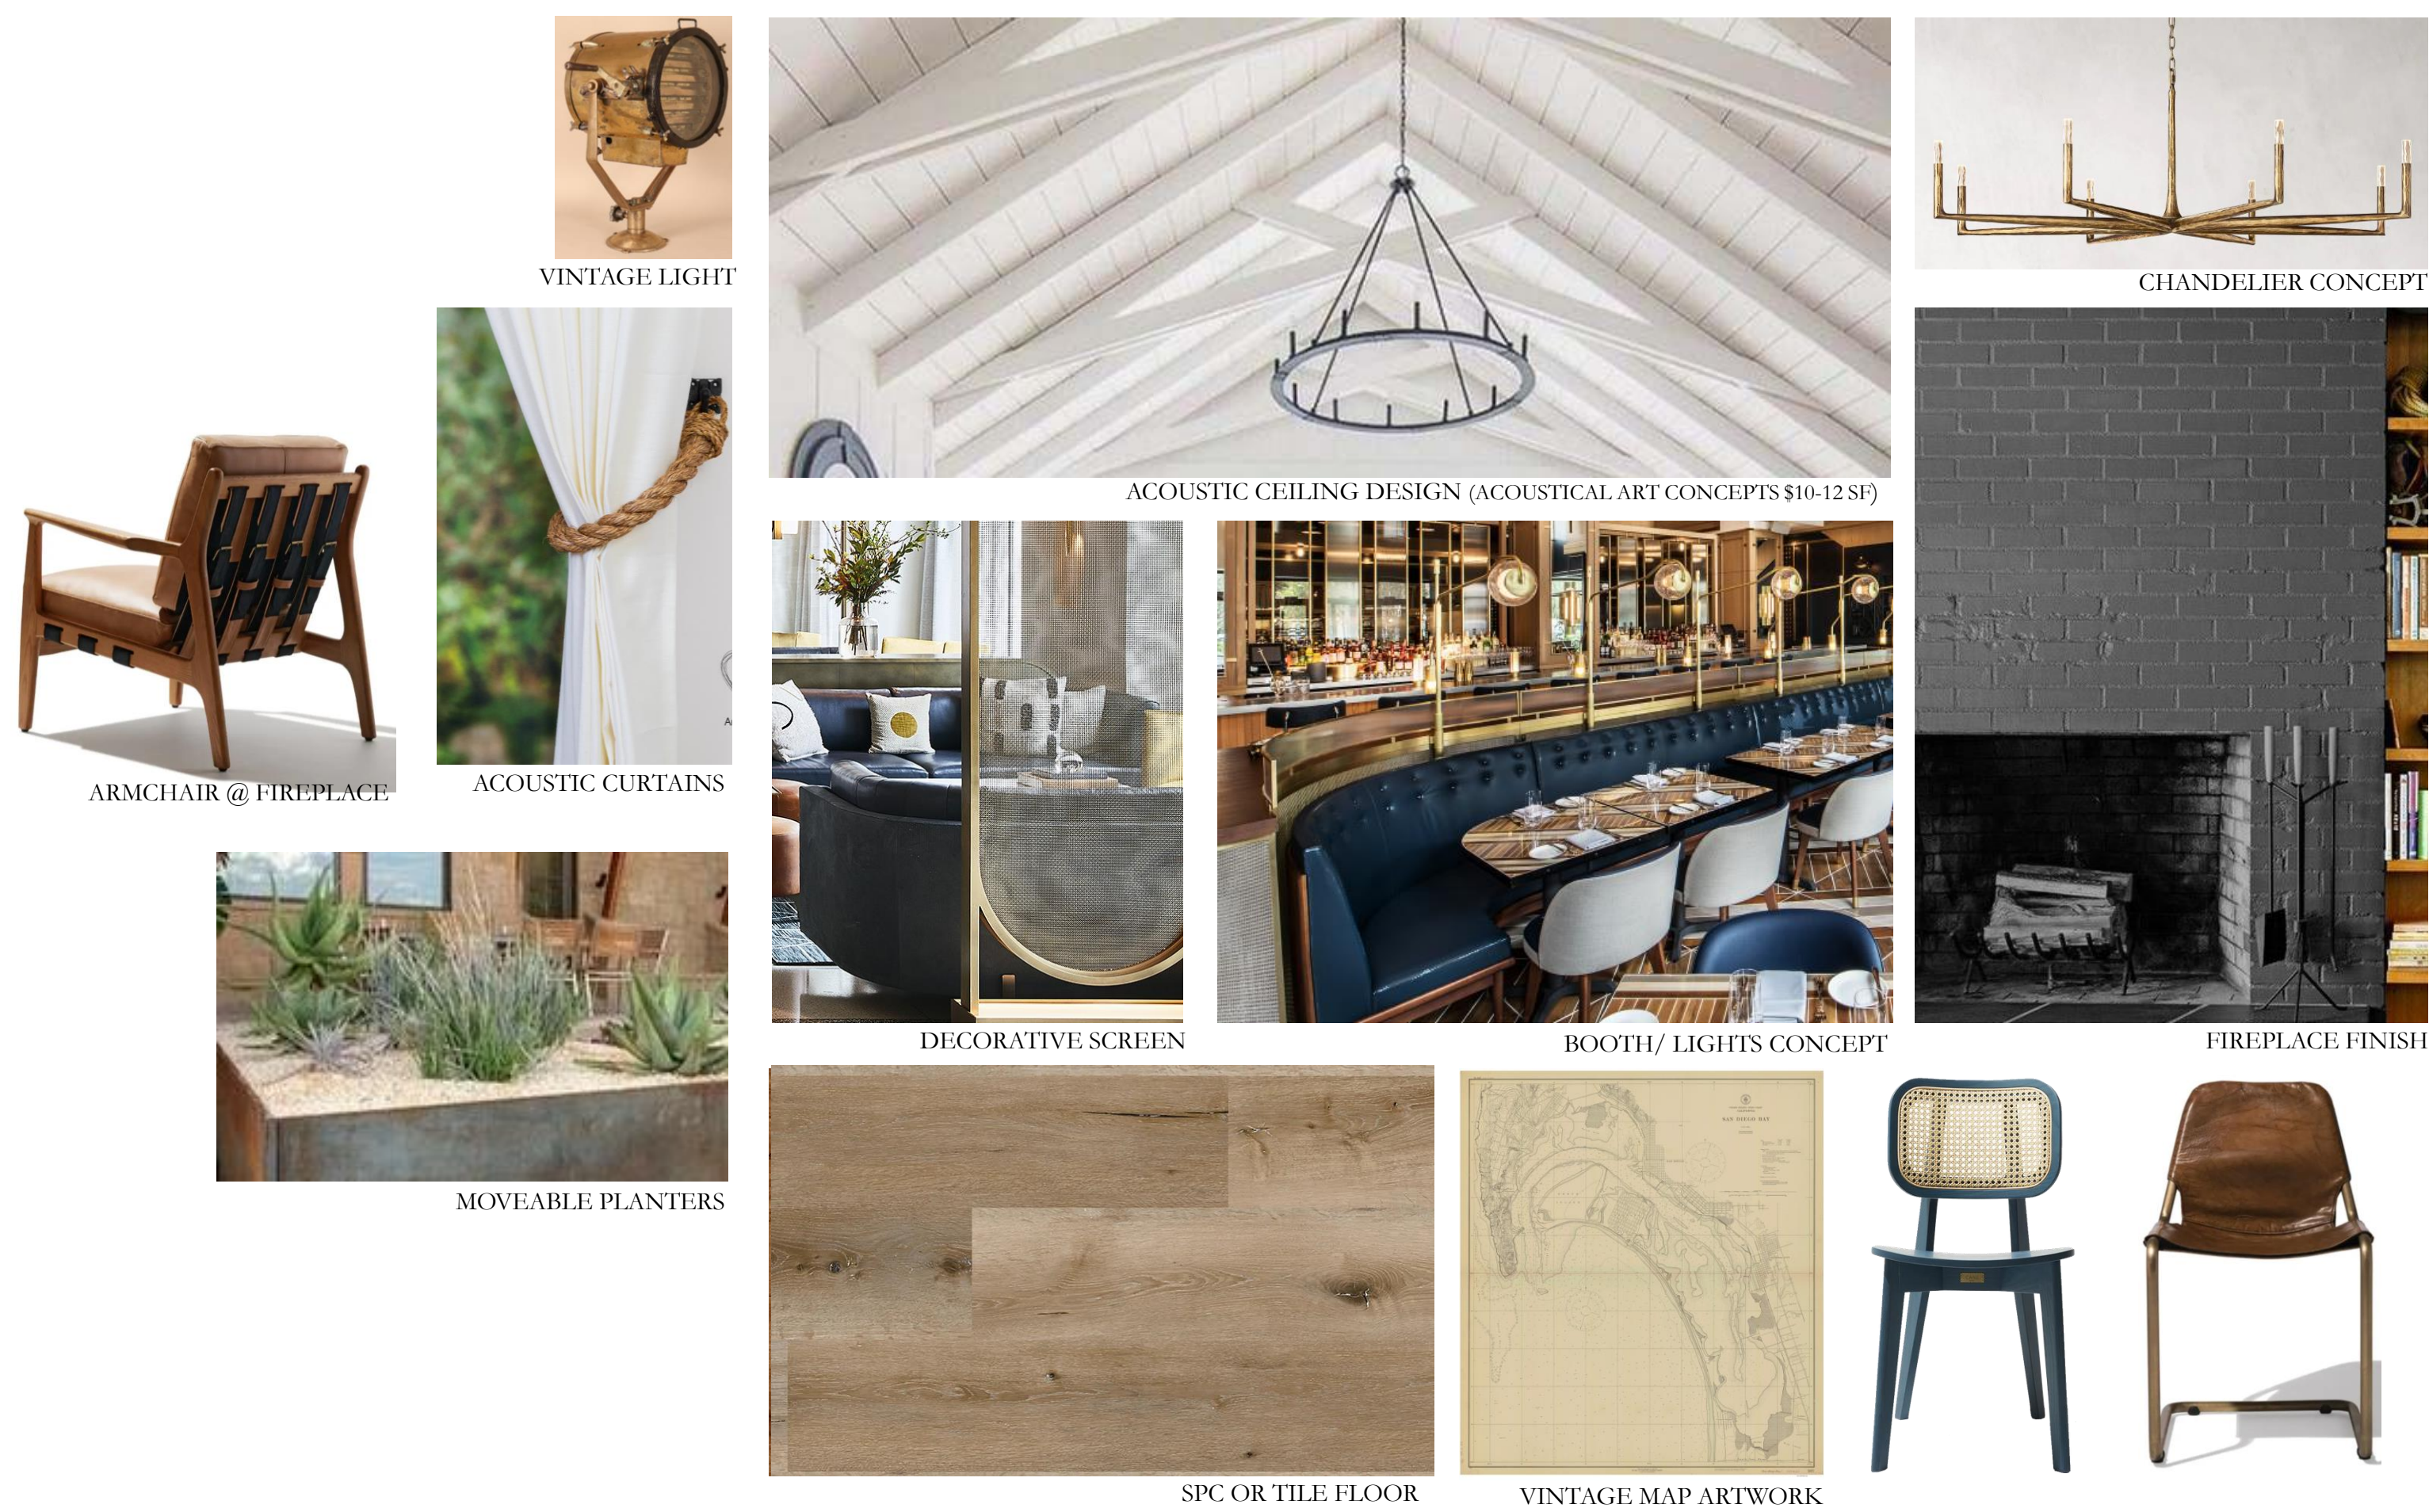

SCHEMATIC DESIGN CONCEPTS

Welcoming | Family Friendly
 Mid-Century Elements | Timeless
 Historical | Nautical
 Classy | Fun

BAR

DINING

ENTRY

ENTRY DOOR

TROPHY DISPLAY CONCEPT

PICTURE LIGHT

LIGHT @ ENTRY

COMMODORE WALL

BRASS PLAQUE @ ENTRY

TILE @ ENTRY

LOBBY CHAIR

DECKS

GAS SCONCE CONCEPT

DINING CHAIR