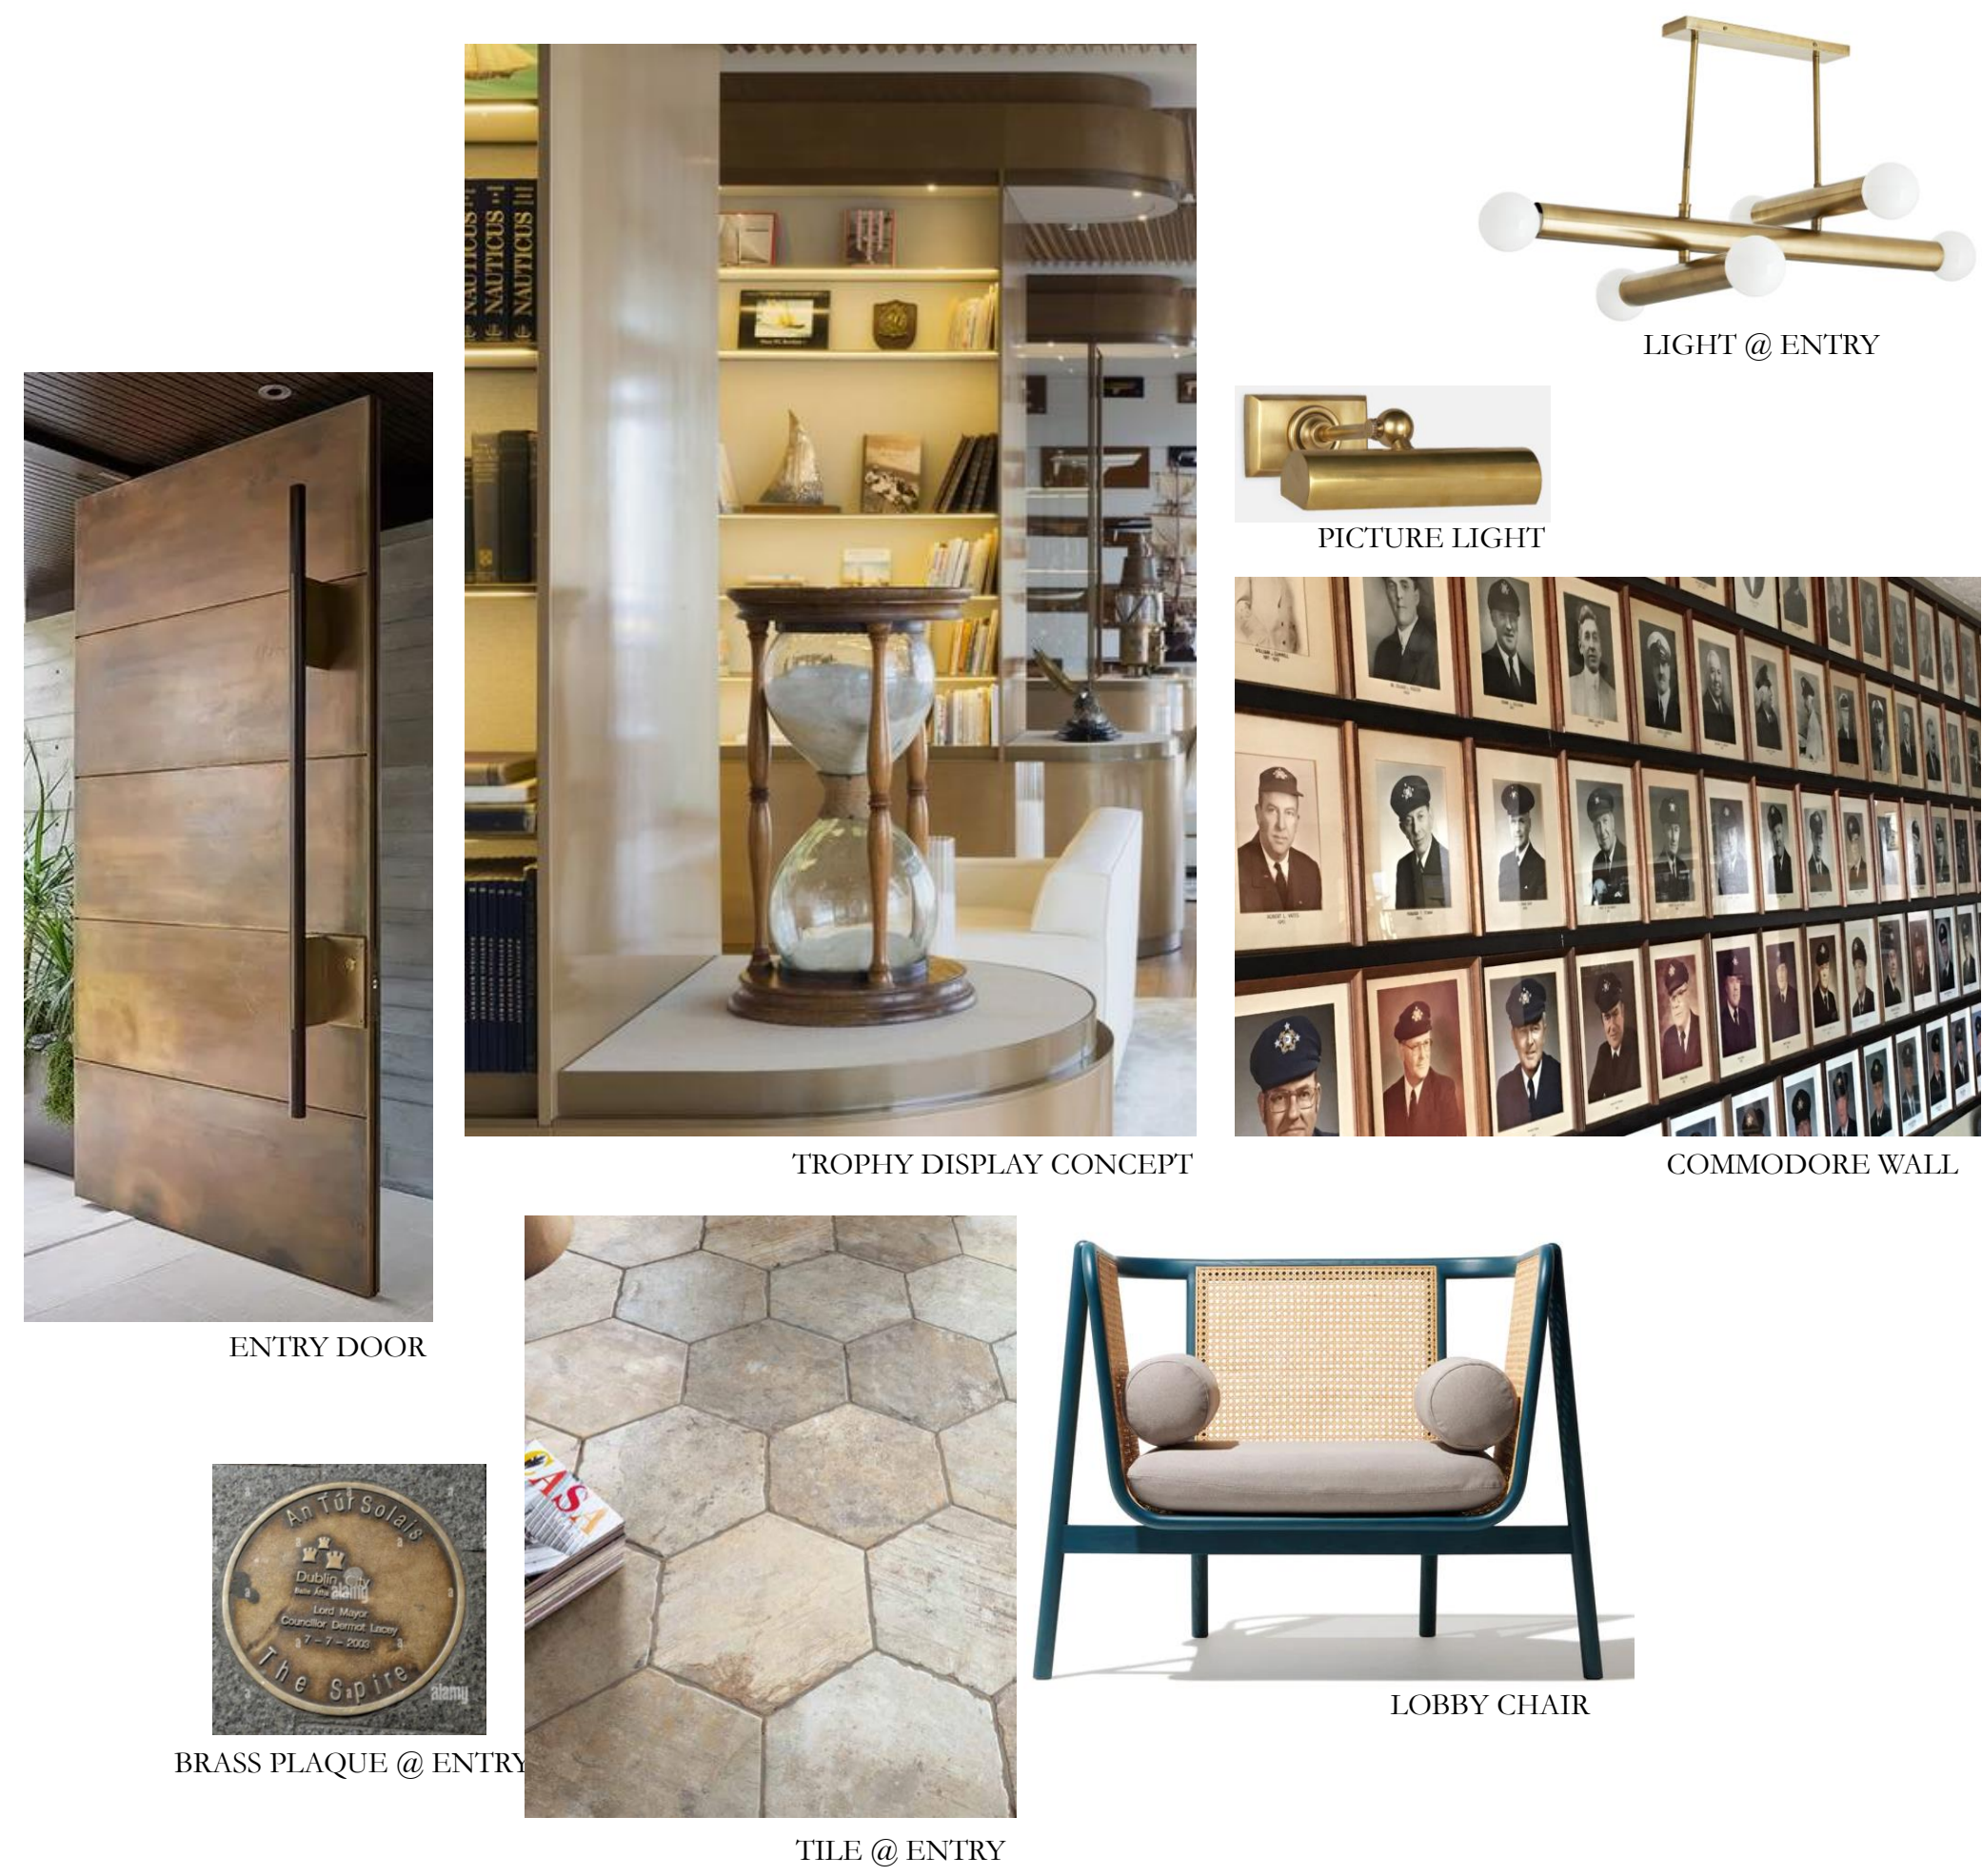

SCHEMATIC DESIGN CONCEPTS

Welcoming | Family Friendly
 Mid-Century Elements | Timeless
 Historical | Nautical
 Classy | Fun

BAR

DINING

ENTRY

ENTRY DOOR

TROPHY DISPLAY CONCEPT

PICTURE LIGHT

LIGHT @ ENTRY

COMMODORE WALL

BRASS PLAQUE @ ENTRY

TILE @ ENTRY

LOBBY CHAIR

DECKS

GAS SCONCE CONCEPT

DINING CHAIR