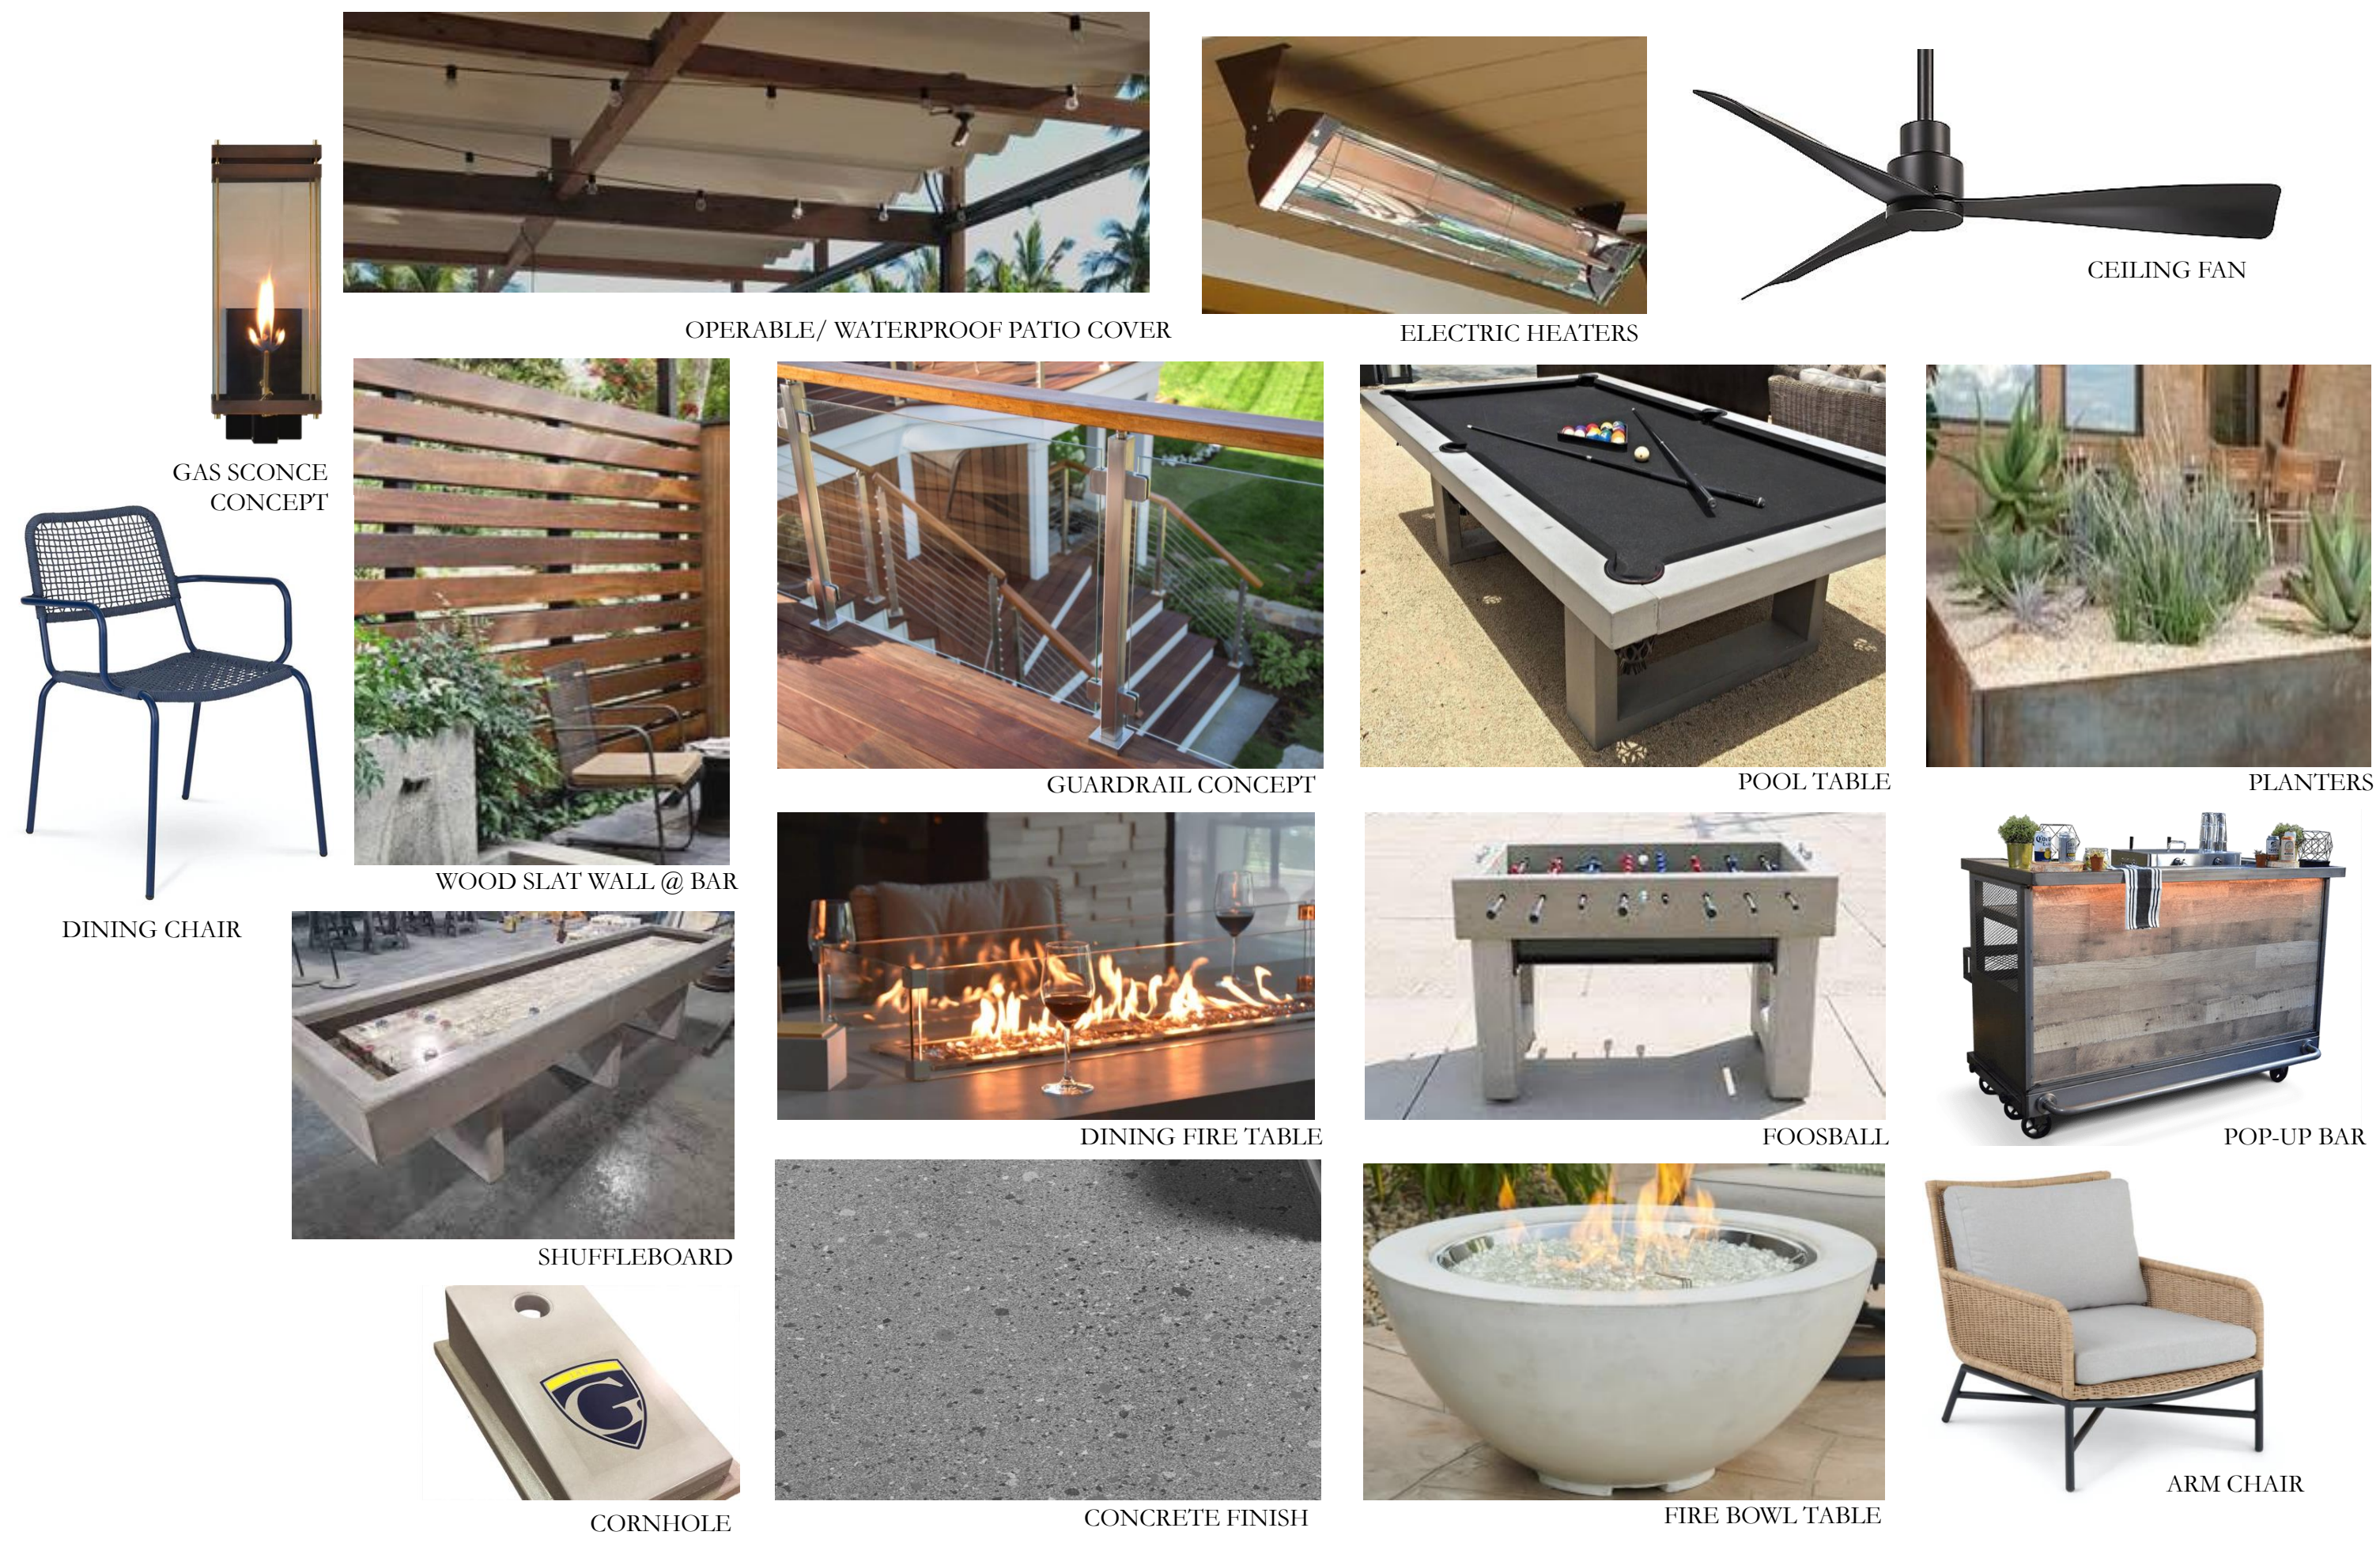

SCHEMATIC DESIGN CONCEPTS

Welcoming | Family Friendly
 Mid-Century Elements | Timeless
 Historical | Nautical
 Classy | Fun

BAR

DINING

ENTRY

ENTRY DOOR

TROPHY DISPLAY CONCEPT

PICTURE LIGHT

LIGHT @ ENTRY

COMMODORE WALL

BRASS PLAQUE @ ENTRY

TILE @ ENTRY

LOBBY CHAIR

DECKS

GAS SCONCE CONCEPT

DINING CHAIR

OPERABLE/ WATERPROOF PATIO COVER

ELECTRIC HEATERS

CEILING FAN

WOOD SLAT WALL @ BAR

GUARDRAIL CONCEPT

POOL TABLE

PLANTERS

SHUFFLEBOARD

DINING FIRE TABLE

FOOSBALL

POP-UP BAR

CORNHOLE

CONCRETE FINISH

FIRE BOWL TABLE

ARM CHAIR

BATHS