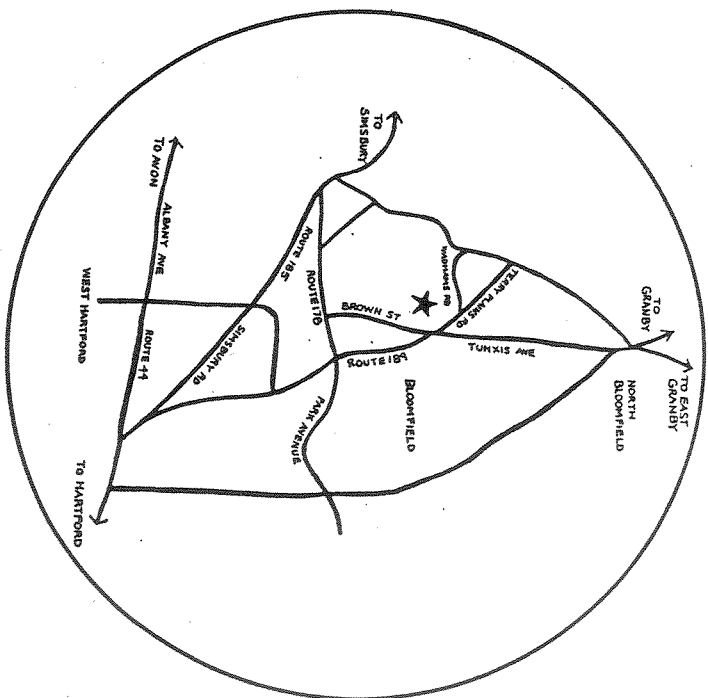

This illustration represents the roads and the residential lots at The Common at Simnot Farm, and does not disclose various rights of way; easements; sewer, water, and drainage systems; retention ponds; and other matters as of record may appear, or shown on the subdivision plans, which plans are on file in

Directions:

- From center of Bloomfield take Route 189 – Tunxis Avenue north one mile to the intersection of Tunxis Avenue, Brown Street and Terry Plains Road.
- At traffic light, bear left onto Terry Plains Road
- The entrance to the Common is just before the intersection of Wadhams Road and Terry Plains Road.

The Common at Simnot Farm