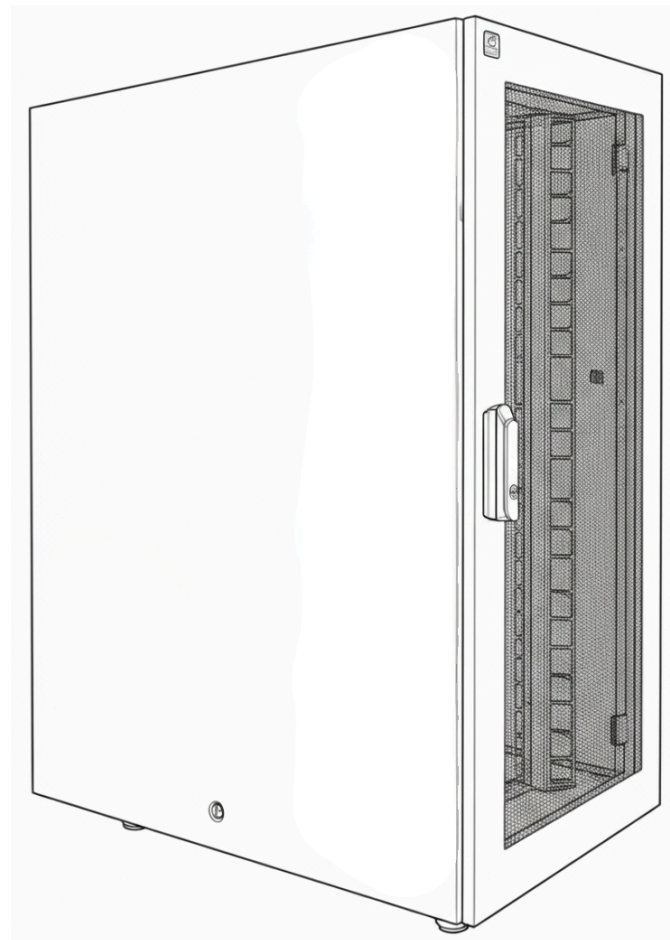

42U Secure Server Cabinet: Mesh Door: Cable Management

BELLCOM
TECHNOLOGIES
www.bellcomt.com

DESCRIPTION

A complete enclosure featuring mesh front and rear door with locks and removable side access panels.

FEATURES

- 4-Way Accessible
- Mesh Doors
- Preinstalled Cooling Fans
- 6 Port Power distribution unit
- Built in Vertical Cable Management
- Universal mounting capabilities
- Casting wheels for ease of mobility
- Lockable panels

TECHNICAL DATA

Rack Height	42U
Material	SPCC 1.44 mm Cold Rolled Steel
Structure	Welded Steel Frame
Door	Mesh Front and Rear
Height	80 inches / 2032 mm
Width	31.50 inches / 800.10 mm
Depth	39.50 inches / 1003.30 mm
Mounting Depth	27.50 inches / 698.50 mm
Cable Entry	Top and Bottom
Power Distribution Unit	6 Port- 15 amp
Color	Powder Coated Black or White
Security	Locking Panels, Front and Rear Doors