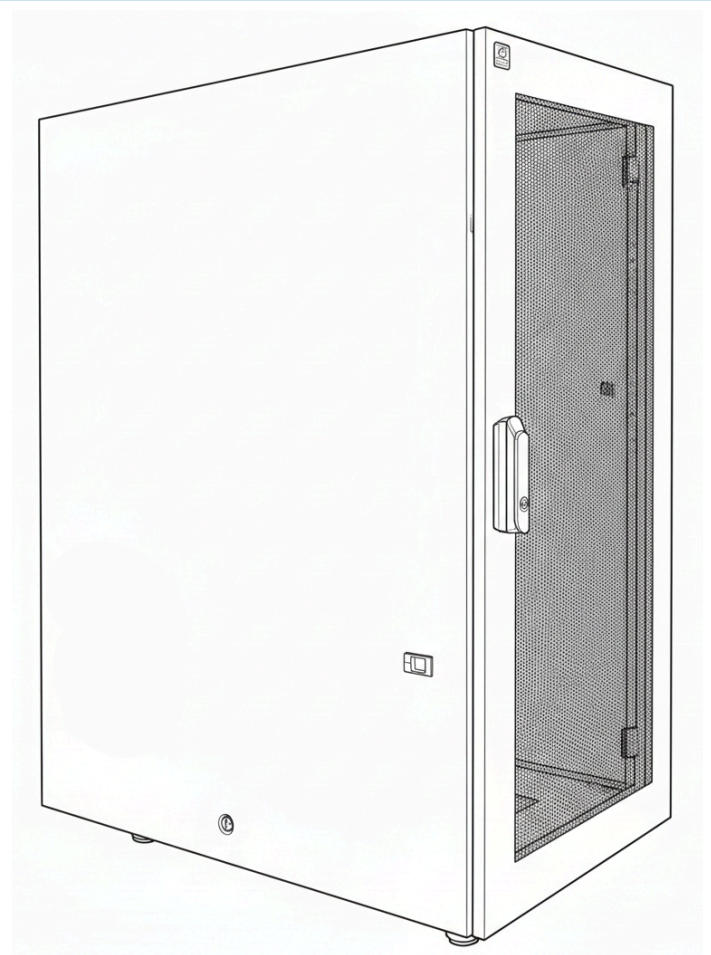

32U Secure Server Cabinet: Mesh Door

DESCRIPTION

A complete enclosure featuring mesh front and rear door with locks and removable side access panels.

FEATURES

- 4-Way Accessible
- Mesh Doors
- Preinstalled Cooling Fans
- 6 Port Power distribution unit
- Universal mounting capabilities
- Casting wheels for ease of mobility
- Lockable panels

TECHNICAL DATA

Rack Height	32U
Material	SPCC 1.44 mm Cold Rolled Steel
Structure	Welded Steel Frame
Door	Mesh Front and Rear
Height	63 inches / 1600.20 mm
Width	23.50 inches / 596.90 mm
Depth	39.50 inches / 1003.30 mm
Mounting Depth	27.50 inches / 698.50 mm
Cable Entry	Top and Bottom
Power Distribution Unit	6 Port- 15 amp
Color	Powder Coated Black or White
Security	Locking Panels, Front and Rear Doors