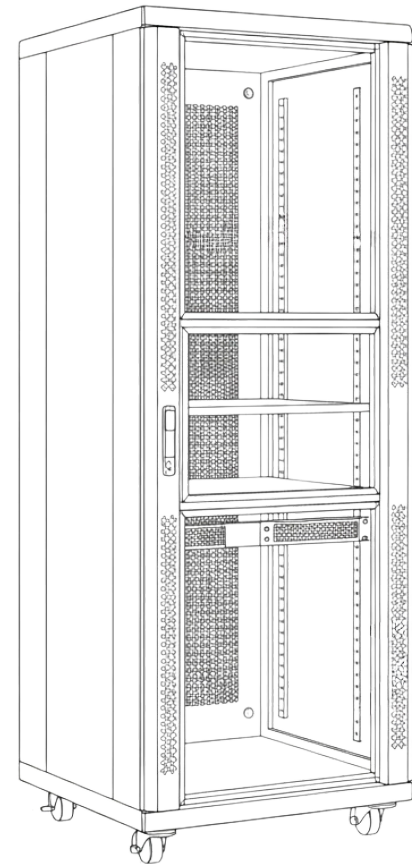

32U Secure Network Cabinet

DESCRIPTION

A complete enclosure featuring a tempered glass front door with locks, removable side and back access panels.

FEATURES

- 4-Way Accessible
- Tempered Glass Door
- Preinstalled Cooling Fans
- 6 Port Power distribution unit
- 3 network shelves
- Universal mounting capabilities
- Casting wheels for ease of mobility
- Lockable panels

APPLICATION

- Data Centers
- Commercial Facilities

APPROVAL

- RoHS and CE Compliance
- EIA/ECA-310-E Compliance
- HIPAA Compliance
- NEMA Rated TYPE-1
- IP20 Protection Grade Rating

TECHNICAL DATA

Rack Height	32U
Material	SPCC 1.44 mm Cold Rolled Steel
Structure	Welded Steel Frame
Door	5mm Tempered Glass
Height	63 inches / 1600.2 mm
Width	23.50 inches / 596.90 mm
Depth	24 inches / 609.60 mm
Mounting Depth	15.70 inches / 398.78 mm
Cable Entry	Top and Bottom
Power Distribution Unit	6 Port- 15 amp
Color	Powder Coated Black or White
Security	Locking Front Door and Panels