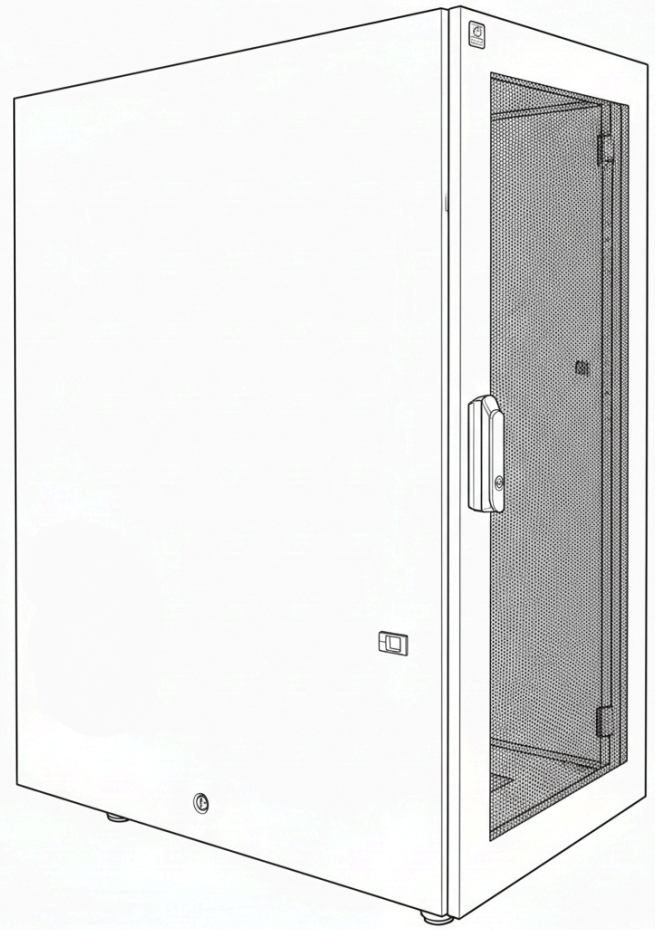

27U Secure Server Cabinet: Mesh Door

DESCRIPTION

A complete enclosure featuring mesh front and rear door with locks and removable side access panels.

FEATURES

- 4-Way Accessible
- Mesh Doors
- Preinstalled Cooling Fans
- 6 Port Power distribution unit
- Universal mounting capabilities
- Casting wheels for ease of mobility
- Lockable panels

TECHNICAL DATA

Rack Height	27U
Material	SPCC 1.44 mm Cold Rolled Steel
Structure	Welded Steel Frame
Door	Mesh Front and Rear
Height	51 inches / 1295.4 mm
Width	23.50 inches / 596.90 mm
Depth	39.50 inches / 1003.30 mm
Mounting Depth	27.50 inches / 698.50 mm
Cable Entry	Top and Bottom
Power Distribution Unit	6 Port- 15 amp
Color	Powder Coated Black or White
Security	Locking Panels, Front and Rear Doors