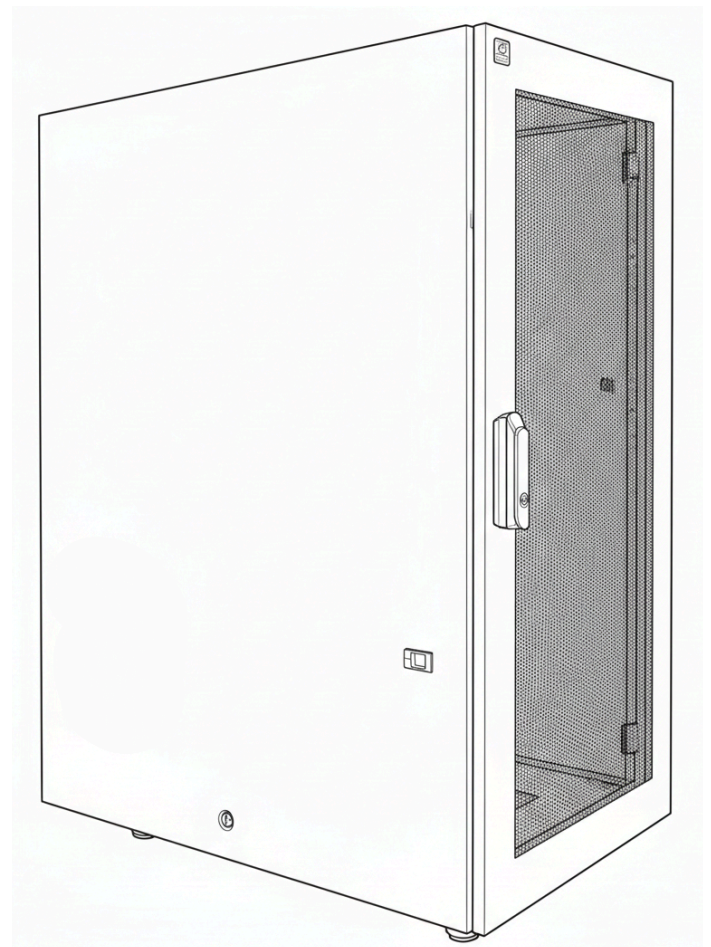

42U Secure Server Cabinet: Mesh Door

DESCRIPTION

A complete enclosure featuring mesh front and rear door with locks and removable side access panels.

FEATURES

- 4-Way Accessible
- Mesh Doors
- Preinstalled Cooling Fans
- 6 Port Power distribution unit
- Universal mounting capabilities
- Casting wheels for ease of mobility
- Lockable panels

TECHNICAL DATA

Rack Height	42U
Material	SPCC 1.44 mm Cold Rolled Steel
Structure	Welded Steel Frame
Door	Mesh Front and Rear
Height	80 inches / 2032 mm
Width	23.50 inches / 596.90 mm
Depth	39.50 inches / 1003.30 mm
Mounting Depth	27.50 inches / 698.50 mm
Cable Entry	Top and Bottom
Power Distribution Unit	6 Port- 15 amp
Color	Powder Coated Black or White
Security	Locking Panels, Front and Rear Doors