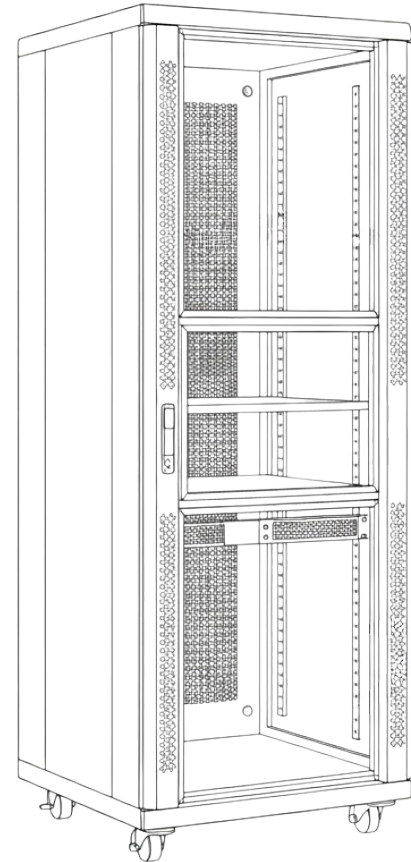

42U Secure Network Cabinet

DESCRIPTION

A complete enclosure featuring a tempered glass front door with locks, removable side and back access panels.

FEATURES

- 4-Way Accessible
- Tempered Glass Door
- Preinstalled Cooling Fans
- 6 Port Power distribution unit
- 3 network shelves
- Universal mounting capabilities
- Casting wheels for ease of mobility
- Lockable panels

APPLICATION

- Data Centers
- Commercial Facilities

APPROVAL

- RoHS and CE Compliance
- EIA/ECA-310-E Compliance
- HIPAA Compliance
- NEMA Rated TYPE-1
- IP20 Protection Grade Rating

TECHNICAL DATA

Rack Height	42U
Material	SPCC 1.44 mm Cold Rolled Steel
Structure	Welded Steel Frame
Door	5mm Tempered Glass
Height	80 inches / 2032 mm
Width	23.50 inches / 596.90 mm
Depth	24 inches / 609.60 mm
Mounting Depth	15.70 inches / 398.78 mm
Cable Entry	Top and Bottom
Power Distribution Unit	6 Port- 15 amp
Color	Powder Coated Black or White
Security	Locking Front Door and Panels