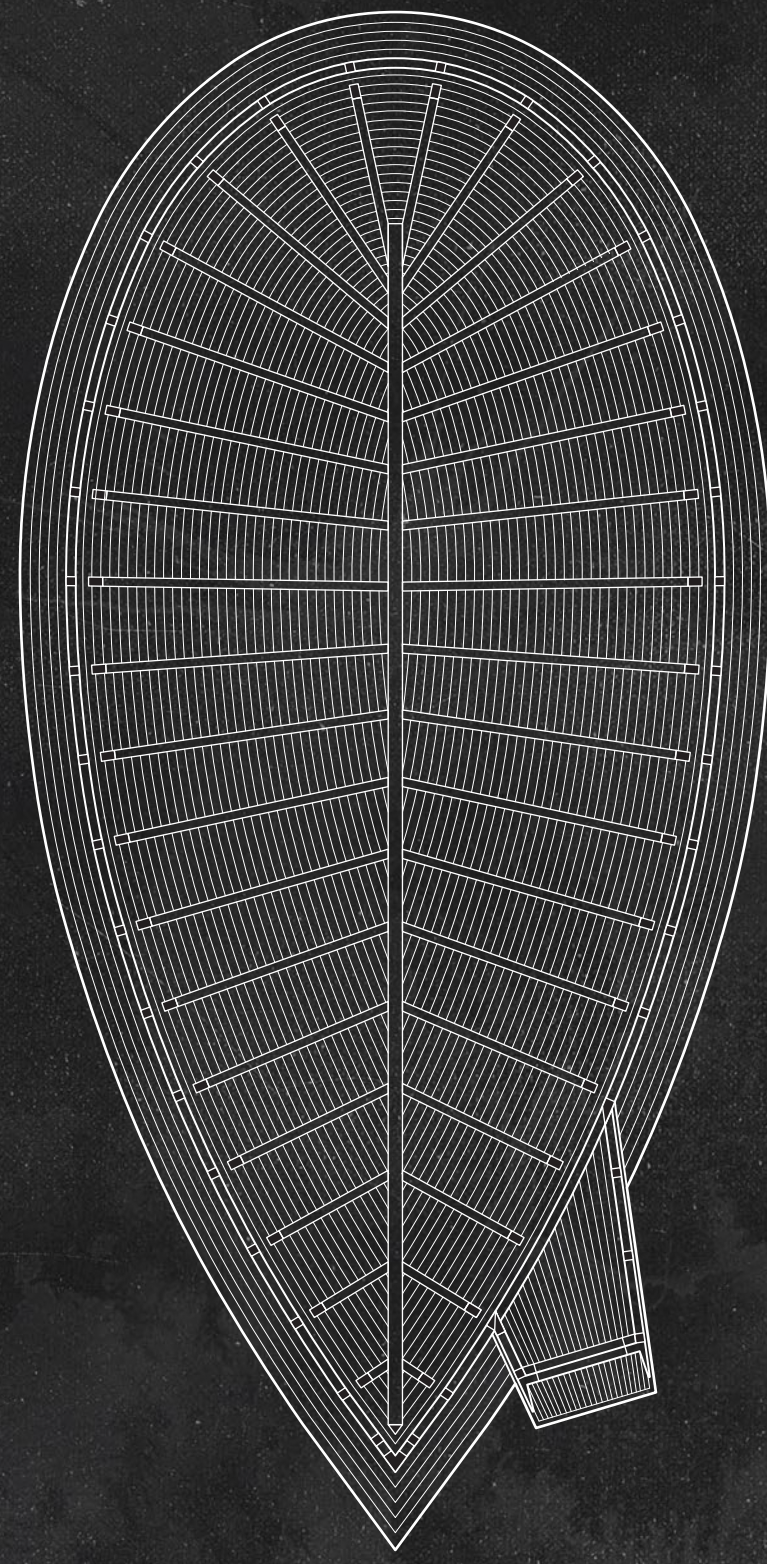

R.C.P.

Designed in the same manner as a gothic cathedral, St. Benedict Chapel originates from the cross. The structure then flares and bends, creating an almost natural form that resonates with its surroundings, evokes emotion, and engages the senses, creating a space that fosters a sense of connection between God and nature.