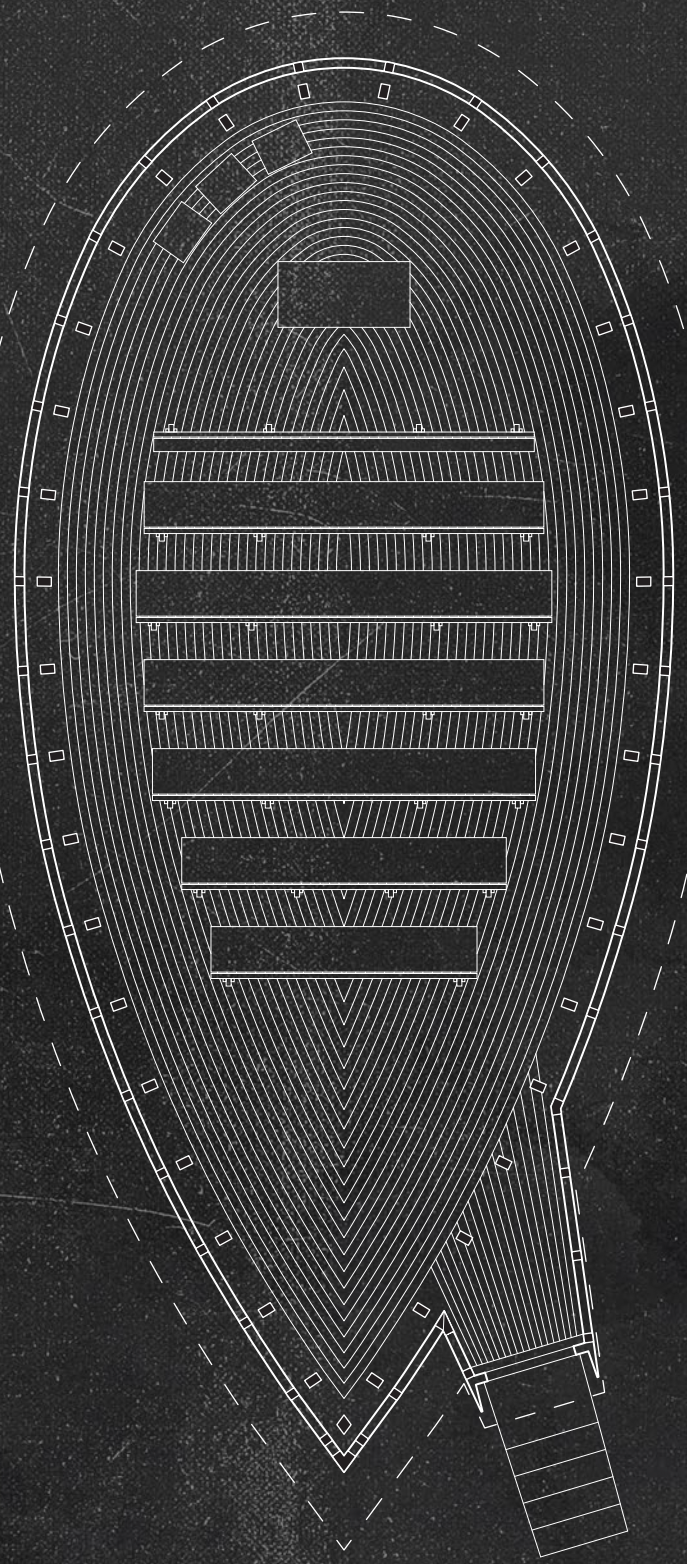

Floor Plans

St. Benedict Chapel
Sumvitg, Switzerland

Floor Plan