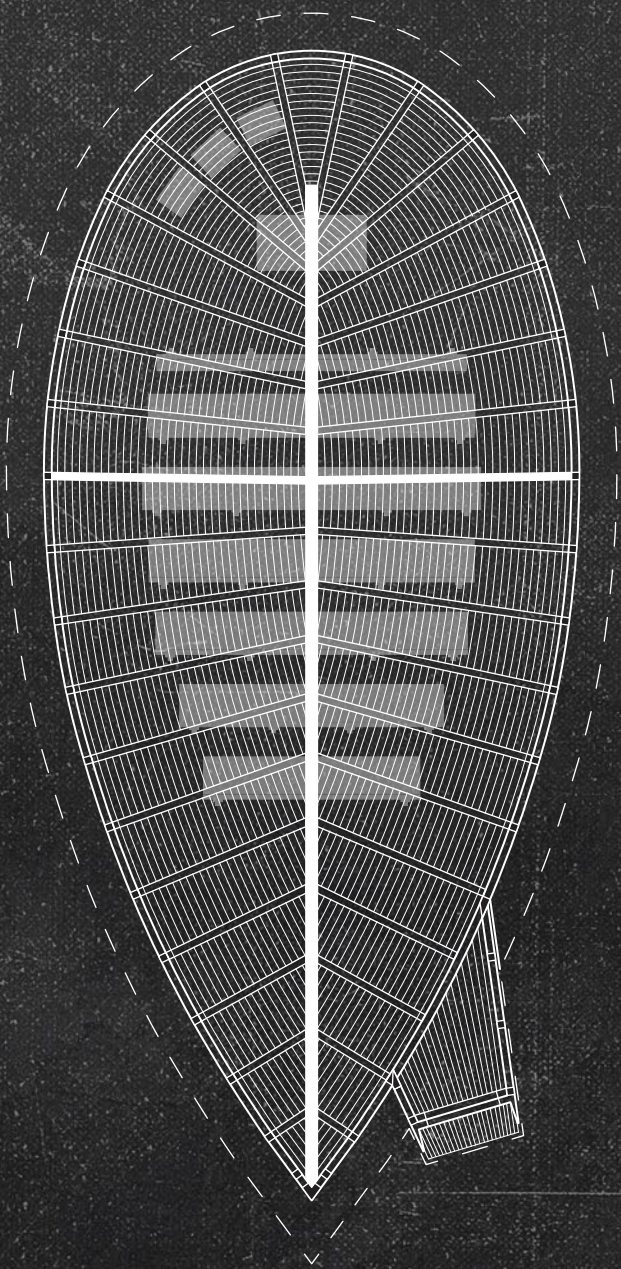

Floor Plans

St. Benedict Chapel
Sumvitg, Switzerland

Floor Plan