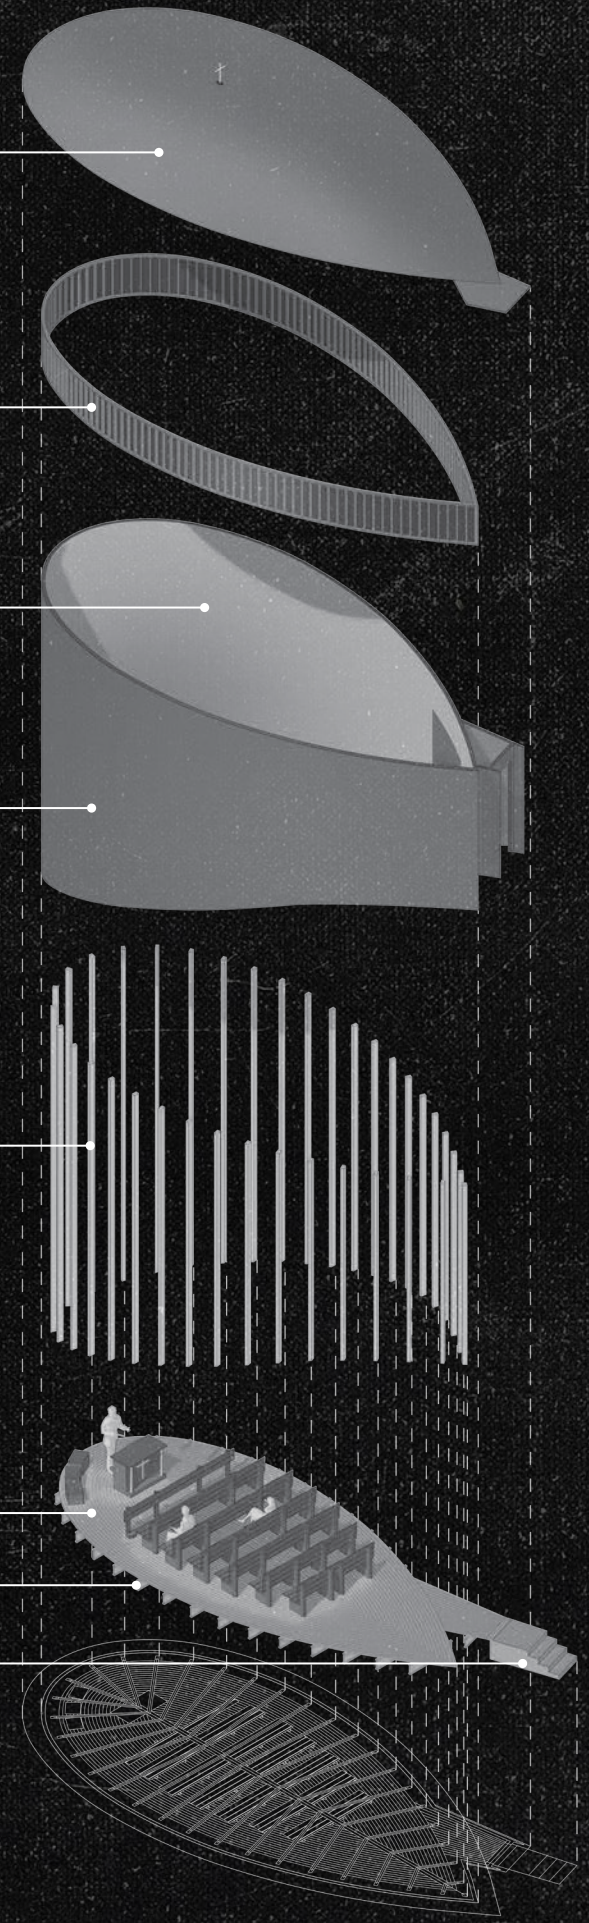

//////////////////// 03.1 Model

04

VISUAL

//////////////////// 04.0 Photo 01

//////////////////// 04.1 Photo 02

Site Context

221 Vitg, Sumvitg, Switzerland
46°44'05"N 08°56'19"E

Site Significance

Roofing System

Ribbon Window

Interior Finishing

Exterior Cladding

Framing System

Hardwood Planking

Floor Joist

Concrete Steps

August Fischer. Peter Zumthor. Divisare. N.d.
<https://divisare.com/projects/399322-peter-zumthor-august-fischer-caplutta-sogn-benedetg>

August Fischer. Peter Zumthor. Divisare. N.d.
<https://divisare.com/projects/399322-peter-zumthor-august-fischer-caplutta-sogn-benedetg>