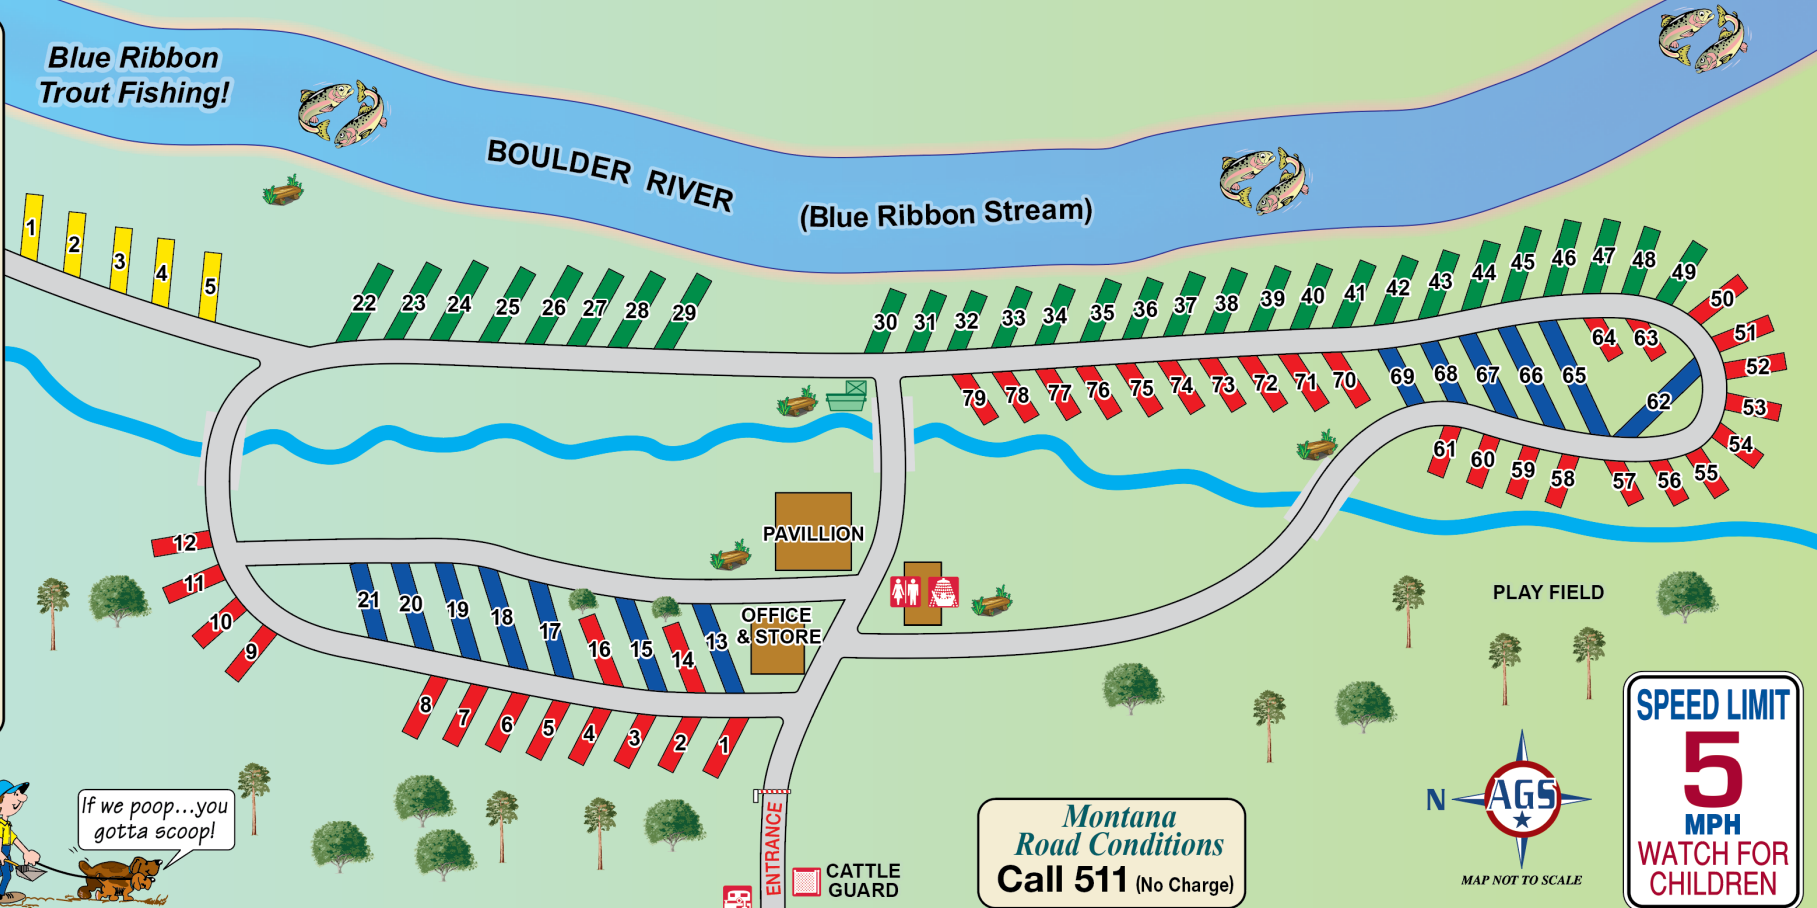

Legend

-  Pull Through Sites
-  Back-In Sites
-  River Sites
-  Cabins
-  Restrooms
-  Showers
-  Fire Ring
-  Parking
-  Laundry
-  Dump Station
-  Gate
-  Cattle Guard
-  Dumpster
-  Benches

Blue Ribbon Trout Fishing!

NOTICE: Do not put bottles or cans in the fire rings at any time.

Montana Road Conditions
Call 511 (No Charge)

SPEED LIMIT
5
MPH
WATCH FOR CHILDREN