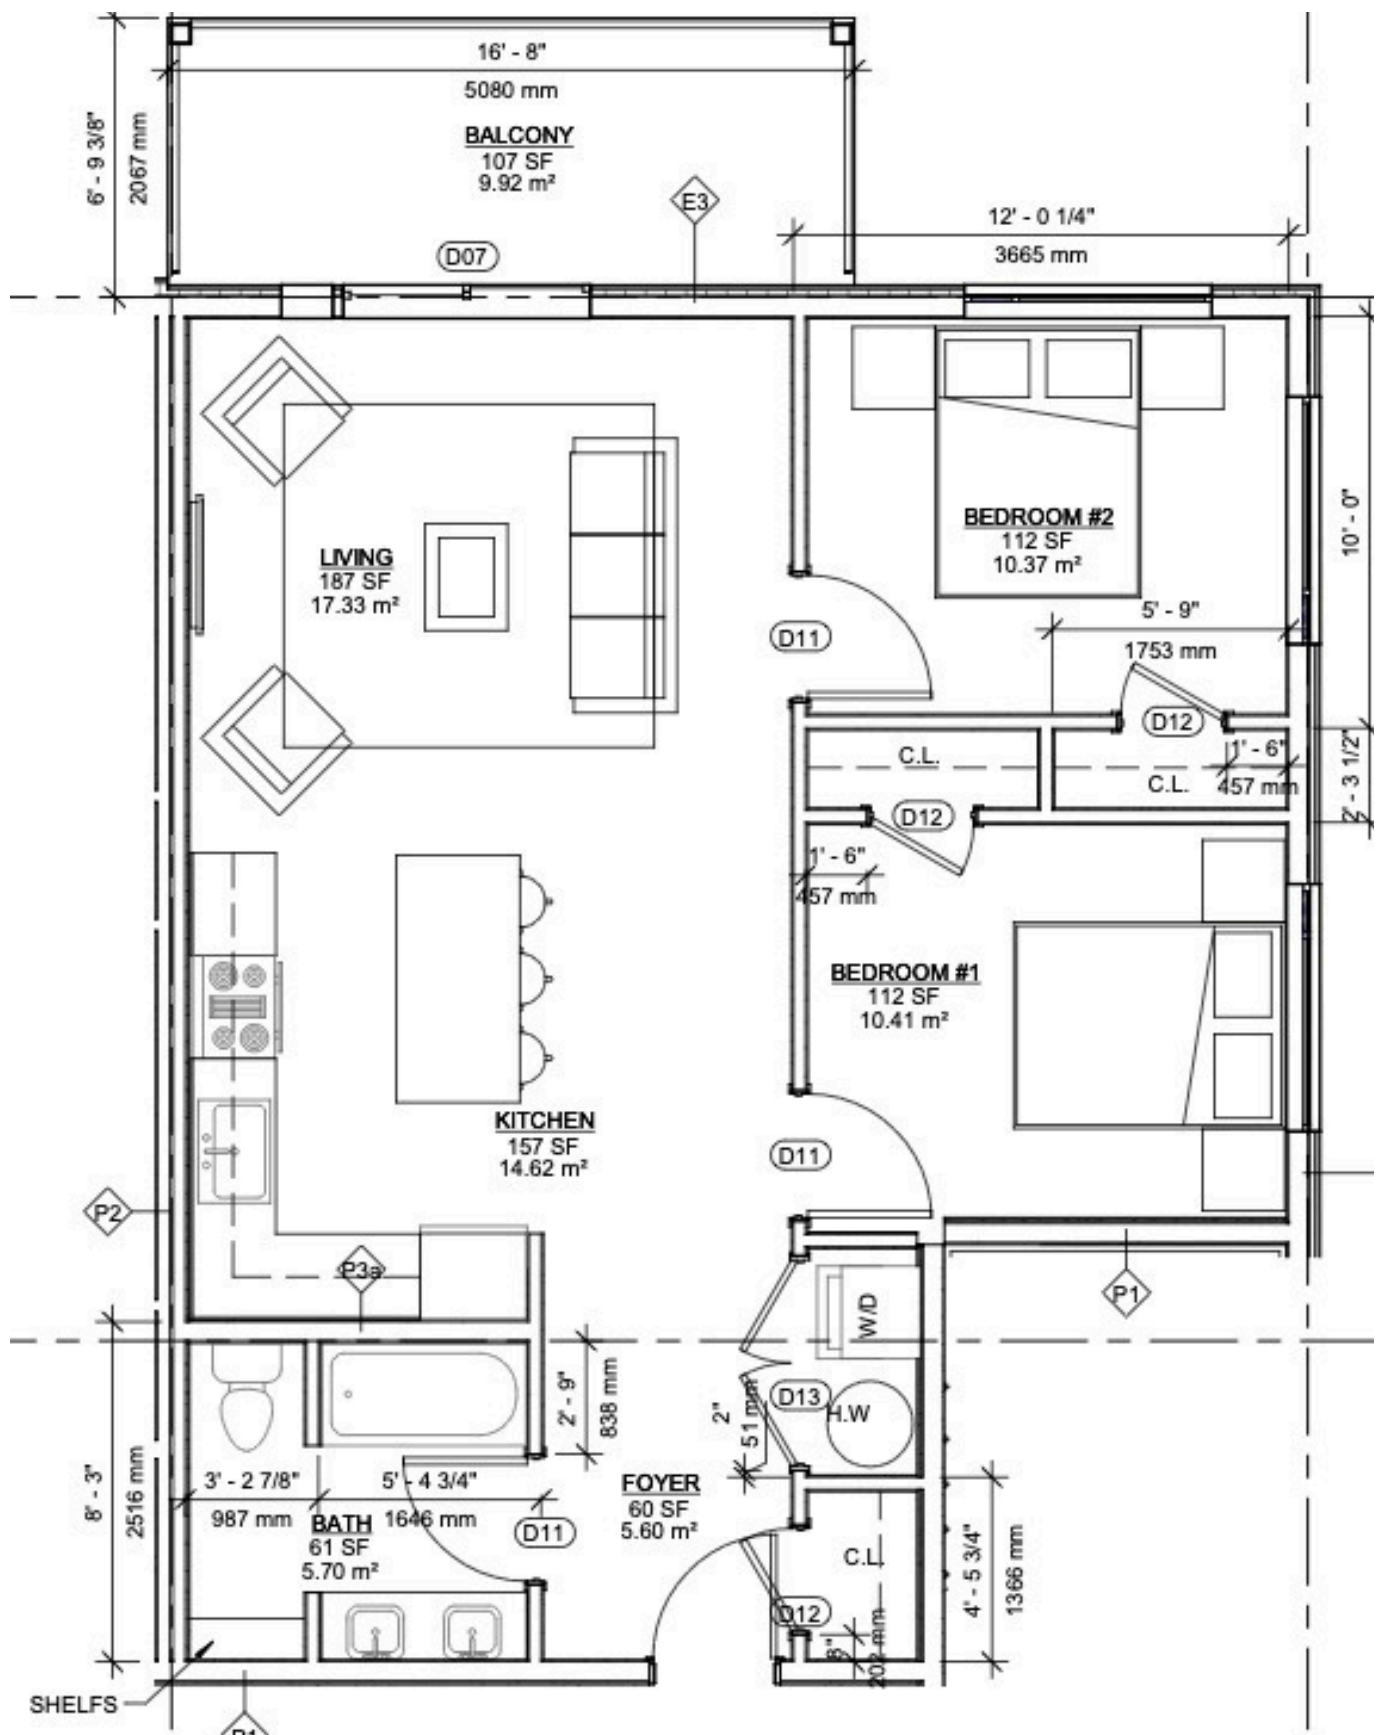

536 Young St, Truro NS

SR
SPLIT ROCK
PROPERTIES

1 FLOOR PLAN - UNIT A

2 FLOOR PLAN - UNIT B

3 FLOOR PLAN - UNIT C

410 SCALE: 1 : 50

4 FLOOR PLAN - UNIT D (OPTION #1)
 A-410 SCALE: 1 : 50

5 FLOOR PLAN - UNIT D (OPTION #2)

1 FLOOR PLAN - UNIT E
 A-411 SCALE: 1:50

2 FLOOR PLAN - UNIT F
A-411 SCALE: 1 : 50

3 FLOOR PLAN - UNIT G - BARRIER FREE