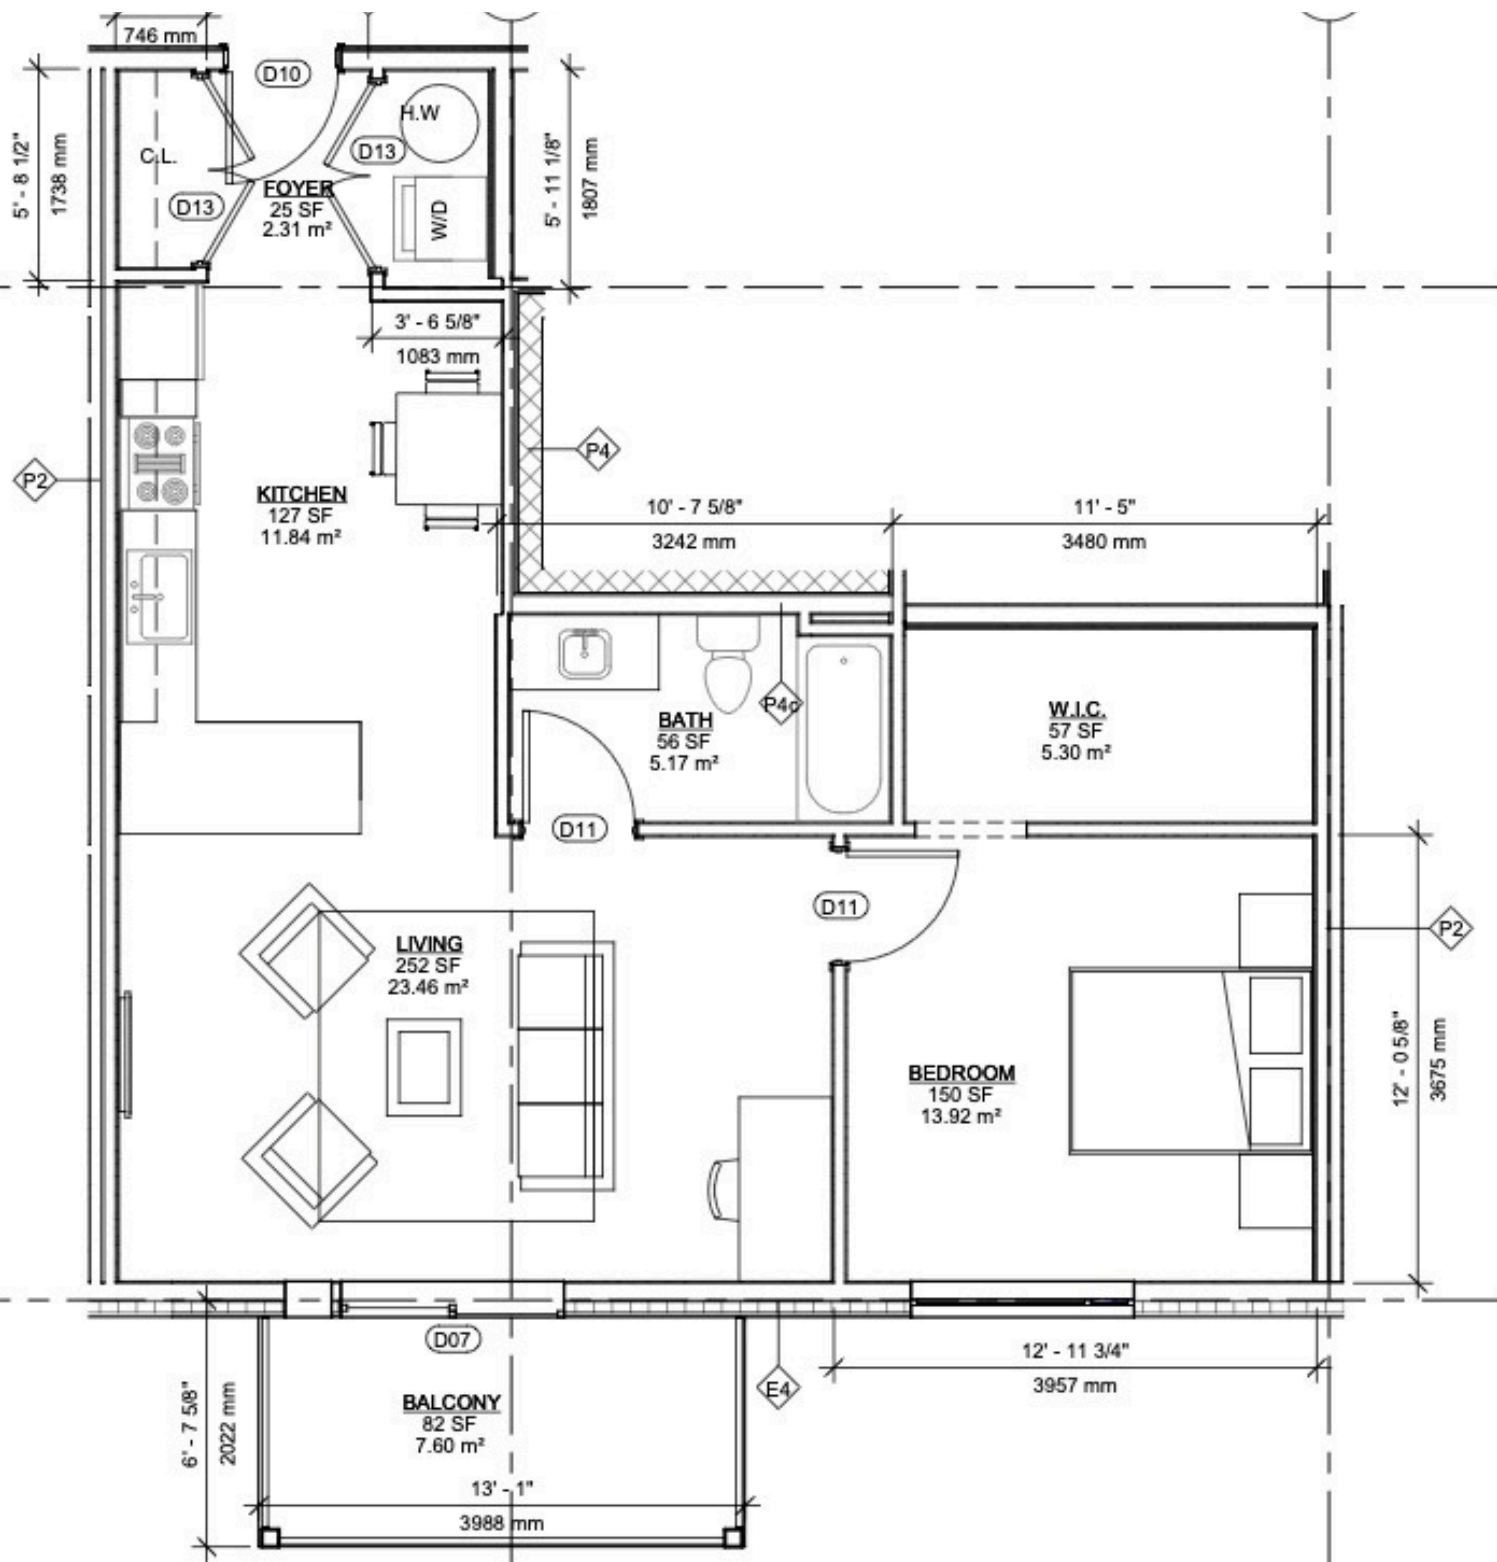

536 Young St, Truro NS

SR
SPLIT ROCK
PROPERTIES

1 FLOOR PLAN - UNIT A

2 FLOOR PLAN - UNIT B

3 FLOOR PLAN - UNIT C

410 SCALE: 1 : 50

4 FLOOR PLAN - UNIT D (OPTION #1)
 A-410 SCALE: 1 : 50

5 FLOOR PLAN - UNIT D (OPTION #2)

1 FLOOR PLAN - UNIT E
 A-411 SCALE: 1:50

2 FLOOR PLAN - UNIT F
A-411 SCALE: 1 : 50

3 FLOOR PLAN - UNIT G - BARRIER FREE