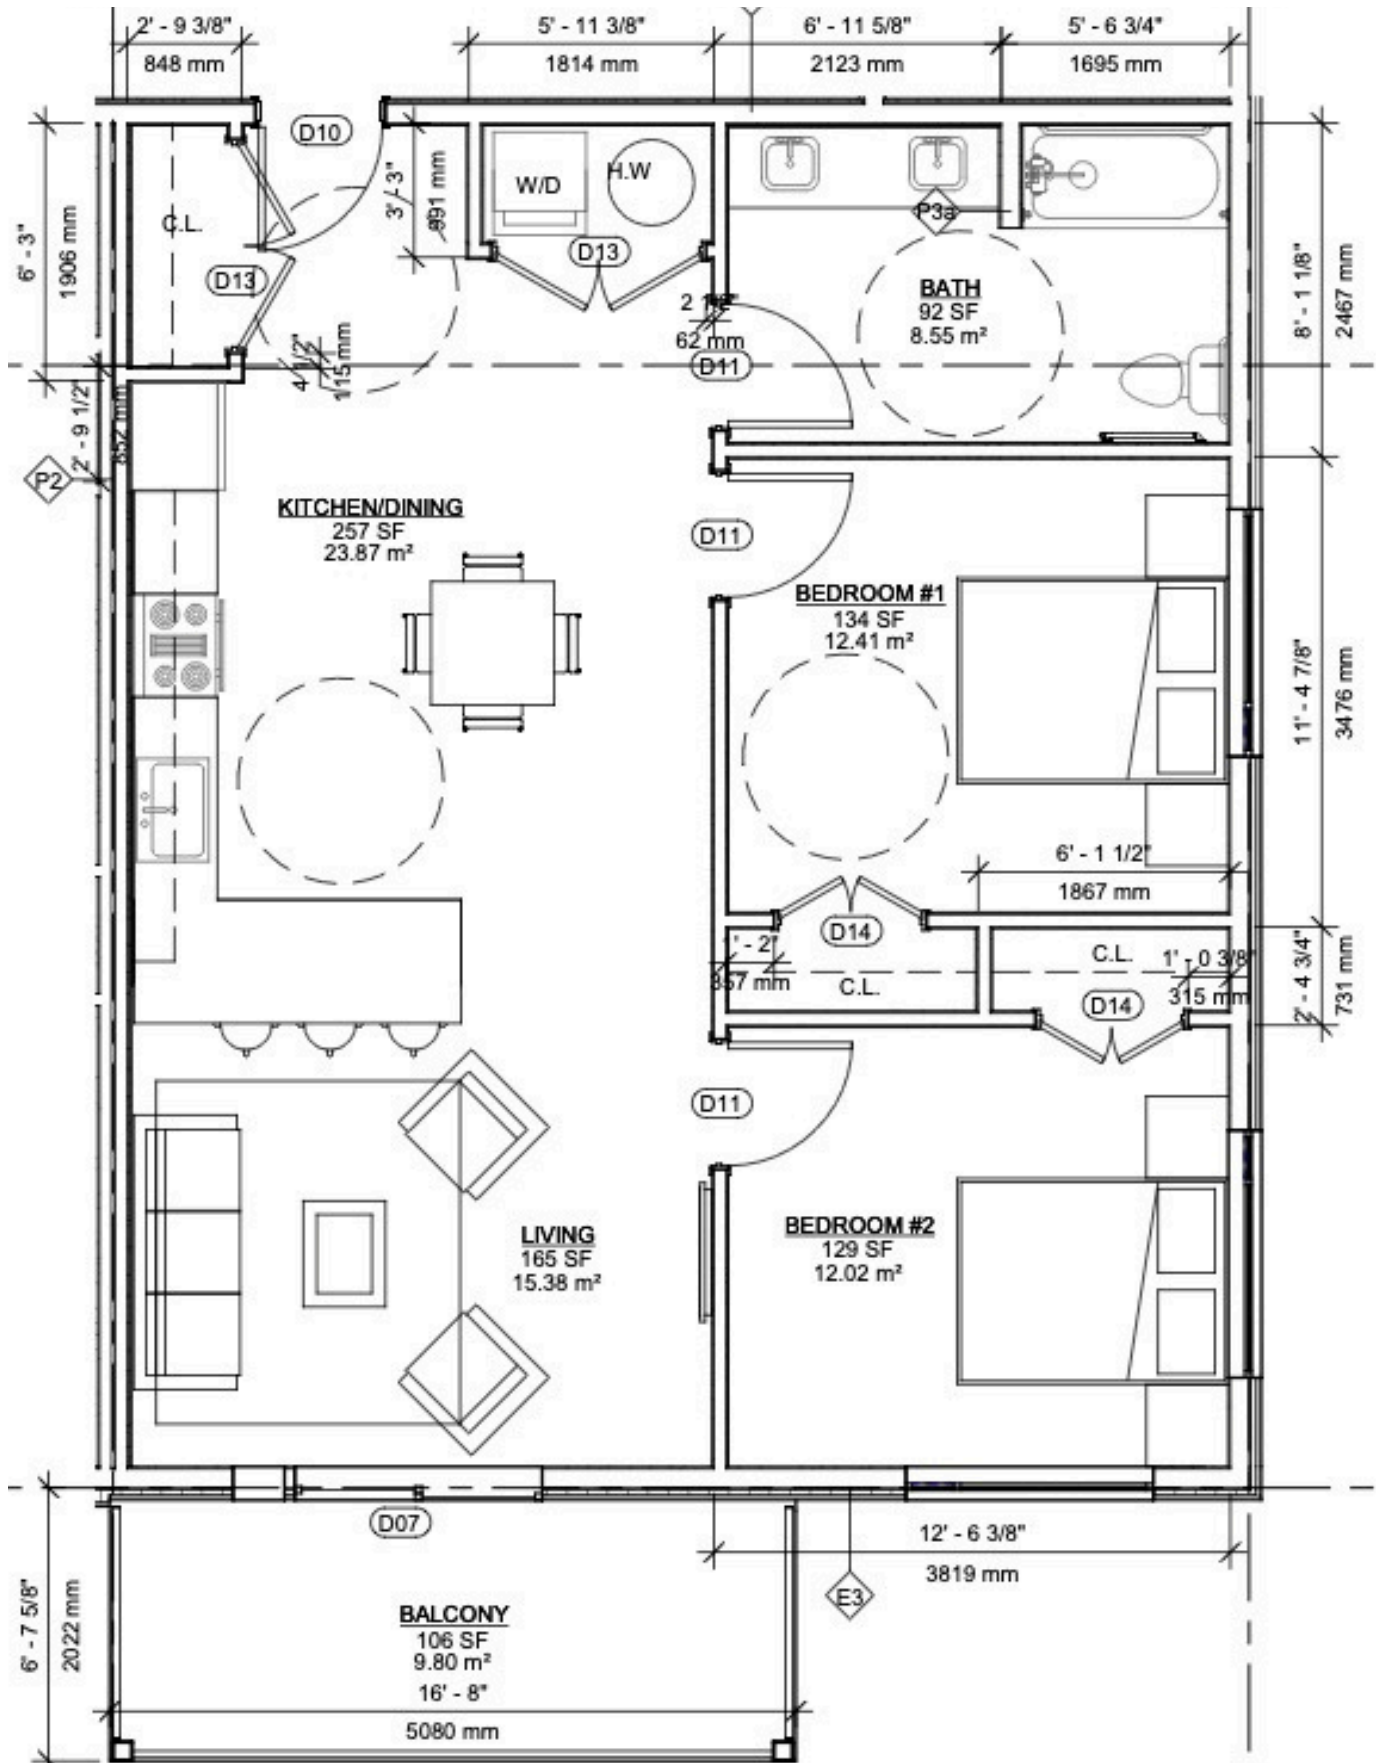

536 Young St, Truro NS

SR
SPLIT ROCK
PROPERTIES

1 FLOOR PLAN - UNIT A

2 FLOOR PLAN - UNIT B

3 FLOOR PLAN - UNIT C

410 SCALE: 1 : 50

4 FLOOR PLAN - UNIT D (OPTION #1)
 A-410 SCALE: 1 : 50

5 FLOOR PLAN - UNIT D (OPTION #2)

1 FLOOR PLAN - UNIT E
 A-411 SCALE: 1:50

2 FLOOR PLAN - UNIT F
A-411 SCALE: 1 : 50

3 FLOOR PLAN - UNIT G - BARRIER FREE