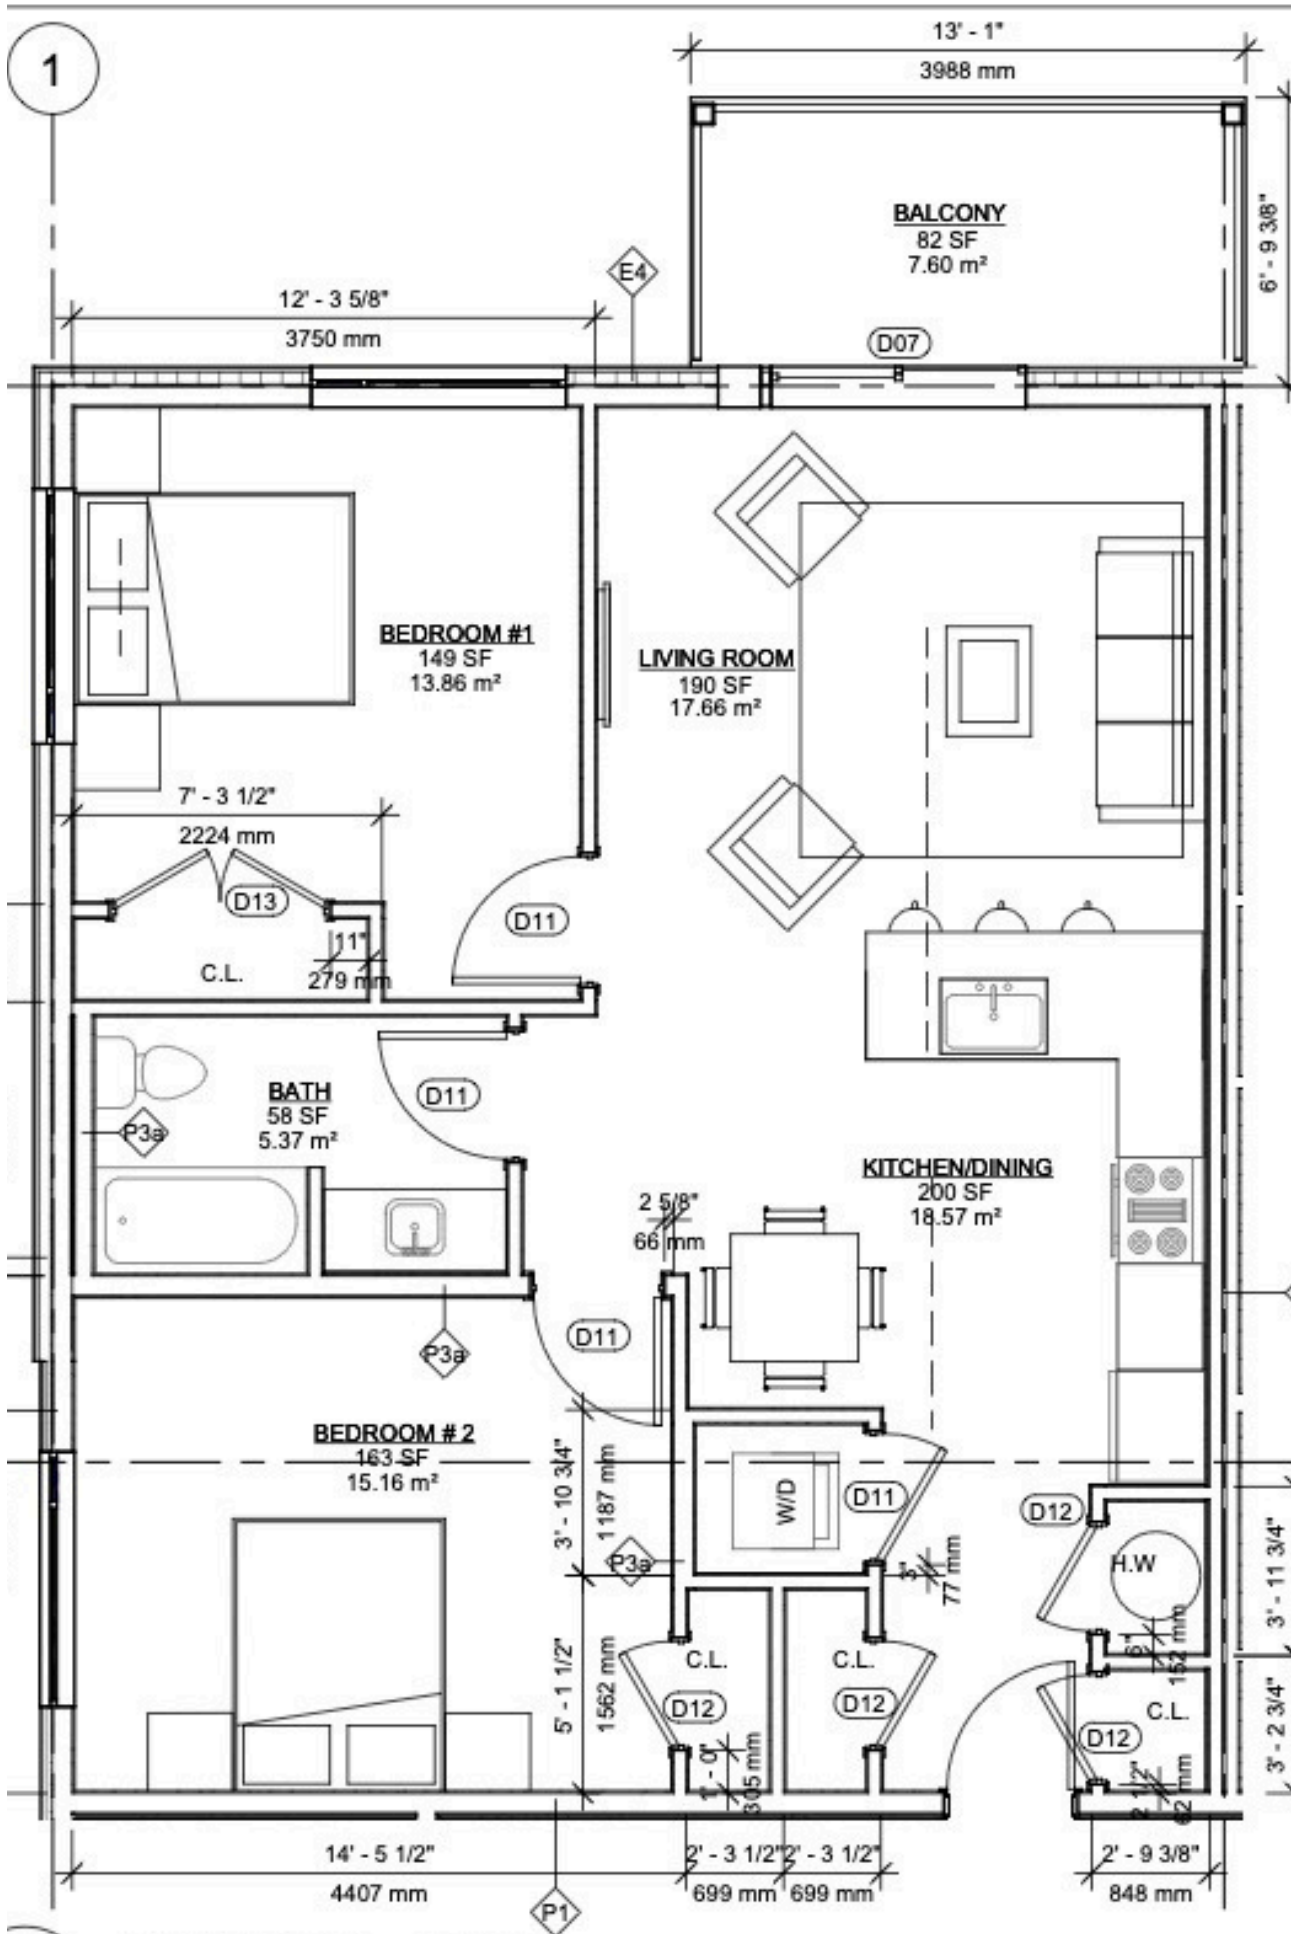

536 Young St, Truro NS

SR
SPLIT ROCK
PROPERTIES

1 FLOOR PLAN - UNIT A

2 FLOOR PLAN - UNIT B

3 FLOOR PLAN - UNIT C

410 SCALE: 1 : 50

4 FLOOR PLAN - UNIT D (OPTION #1)
 A-410 SCALE: 1 : 50

5 FLOOR PLAN - UNIT D (OPTION #2)

1 FLOOR PLAN - UNIT E
 A-411 SCALE: 1:50

2 FLOOR PLAN - UNIT F
A-411 SCALE: 1 : 50

3 FLOOR PLAN - UNIT G - BARRIER FREE