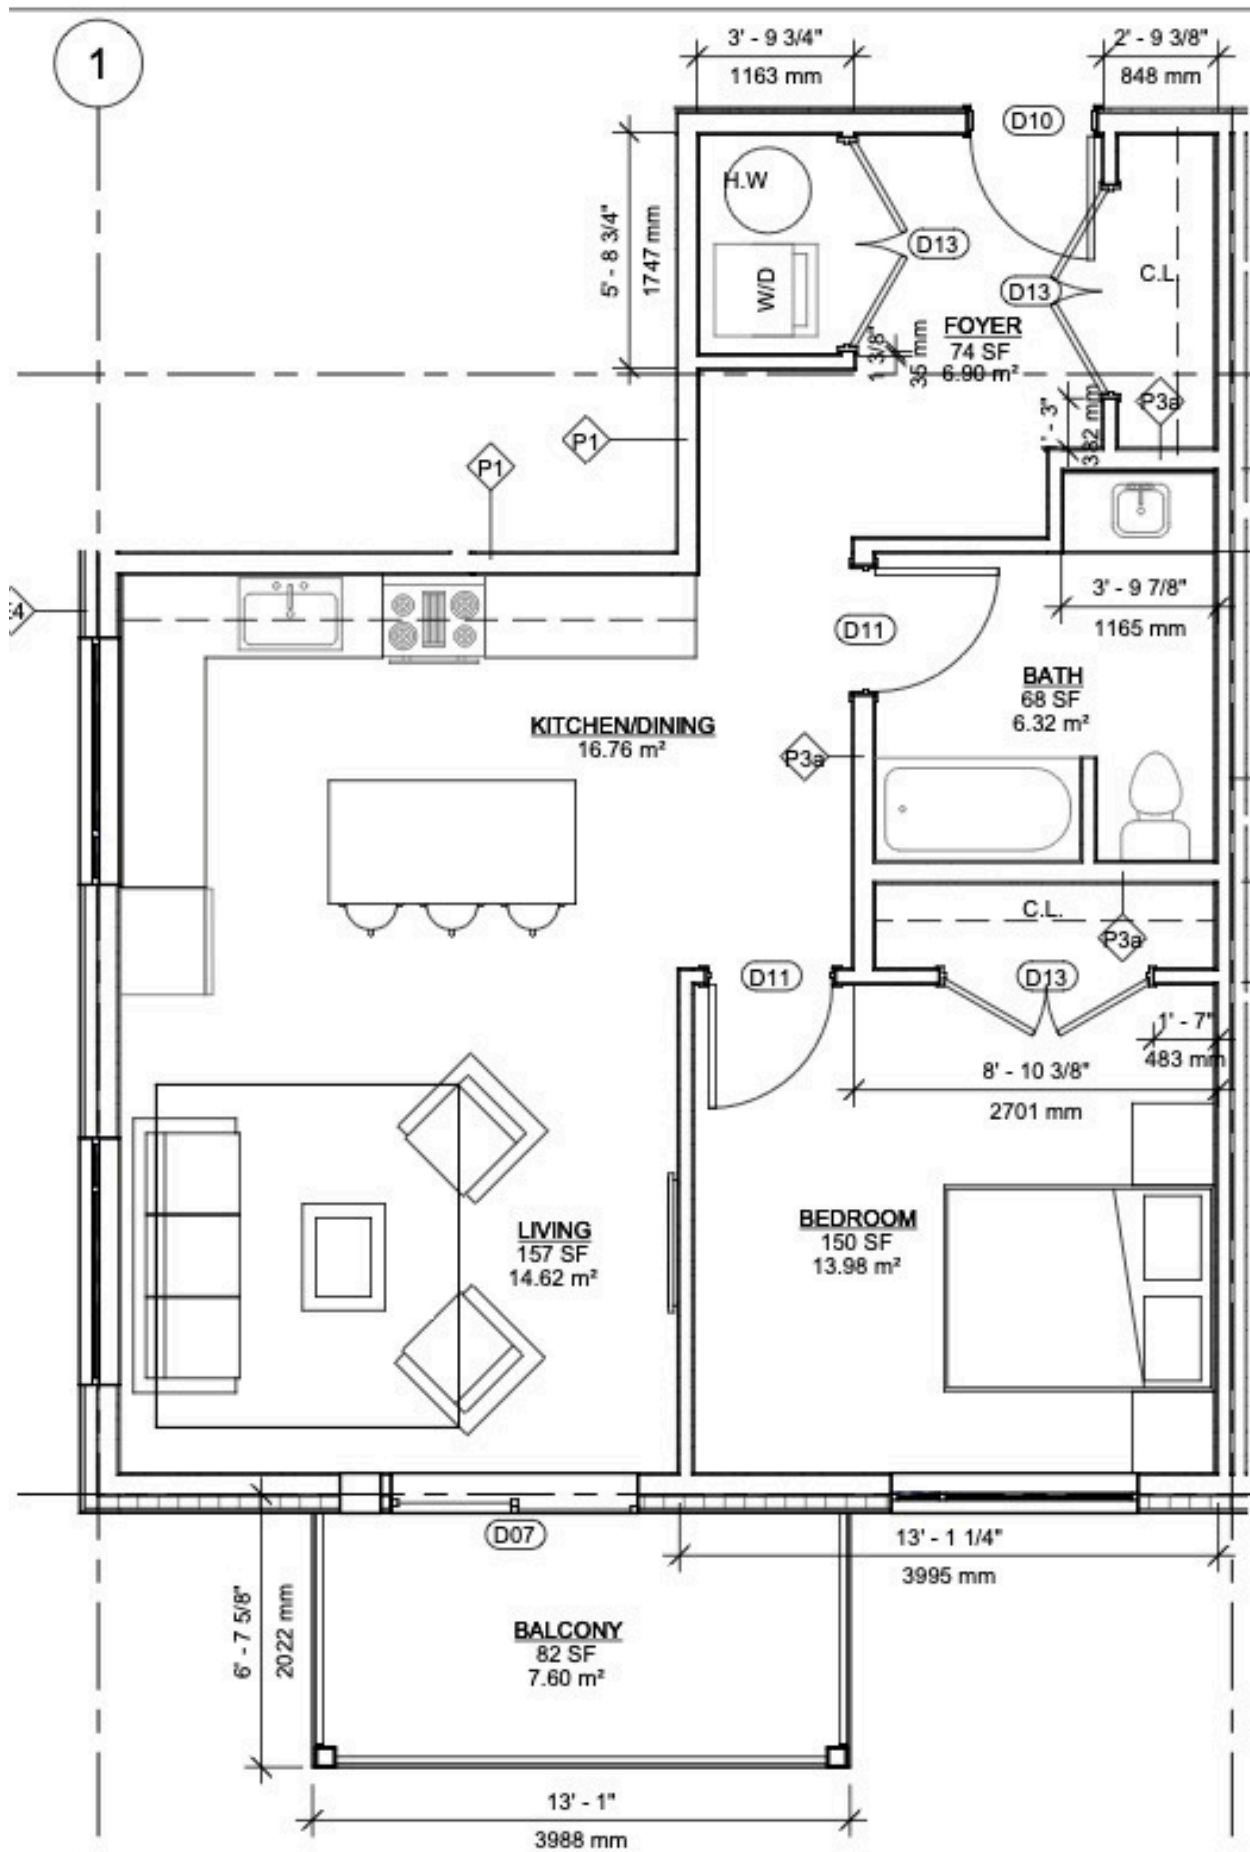

536 Young St, Truro NS

SR
SPLIT ROCK
PROPERTIES

1 FLOOR PLAN - UNIT A

2 FLOOR PLAN - UNIT B

3 FLOOR PLAN - UNIT C

410 SCALE: 1 : 50

4 FLOOR PLAN - UNIT D (OPTION #1)
 A-410 SCALE: 1 : 50

5 FLOOR PLAN - UNIT D (OPTION #2)

1 FLOOR PLAN - UNIT E
 A-411 SCALE: 1:50

2 FLOOR PLAN - UNIT F
A-411 SCALE: 1 : 50

3 FLOOR PLAN - UNIT G - BARRIER FREE