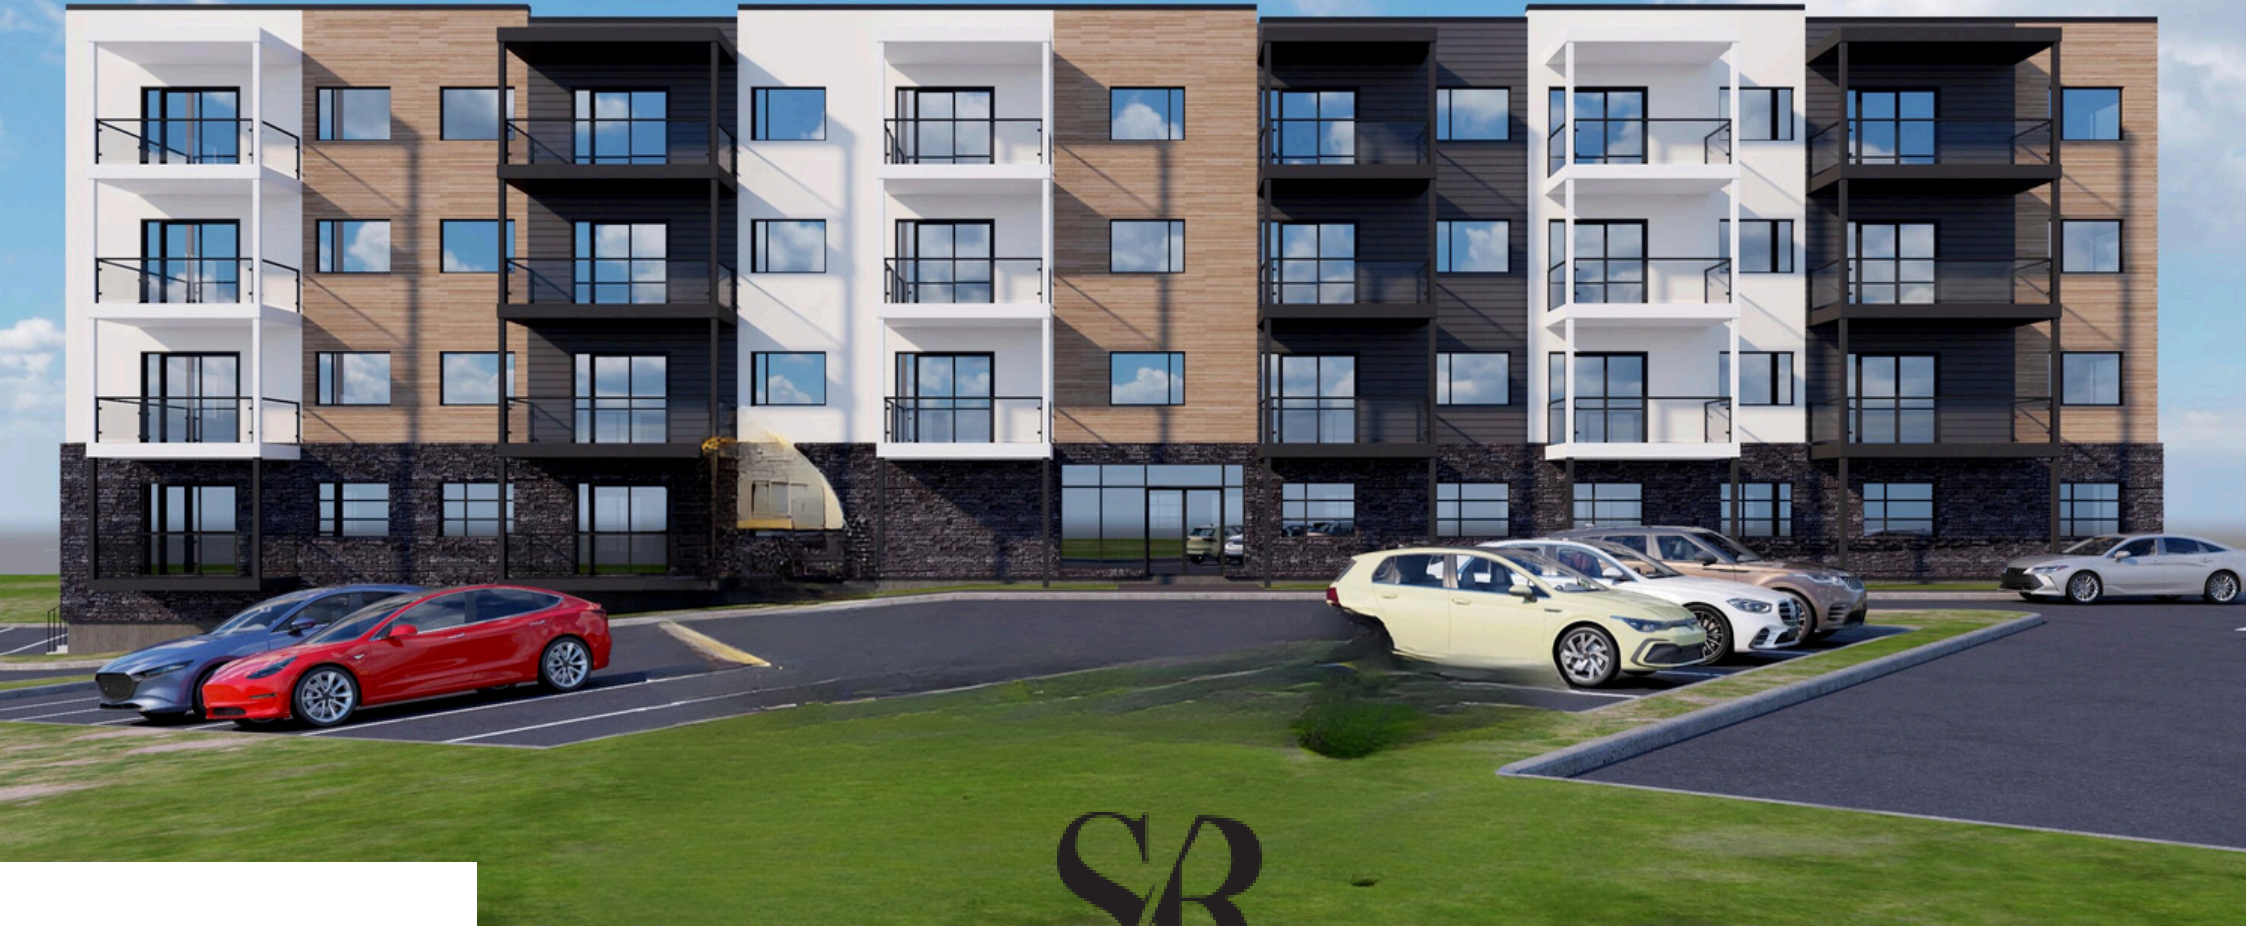

536 Young St, Truro NS

SR
SPLIT ROCK
PROPERTIES

1 FLOOR PLAN - UNIT A

2 FLOOR PLAN - UNIT B

3 FLOOR PLAN - UNIT C

410 SCALE: 1 : 50

4 FLOOR PLAN - UNIT D (OPTION #1)
 A-410 SCALE: 1 : 50

5 FLOOR PLAN - UNIT D (OPTION #2)