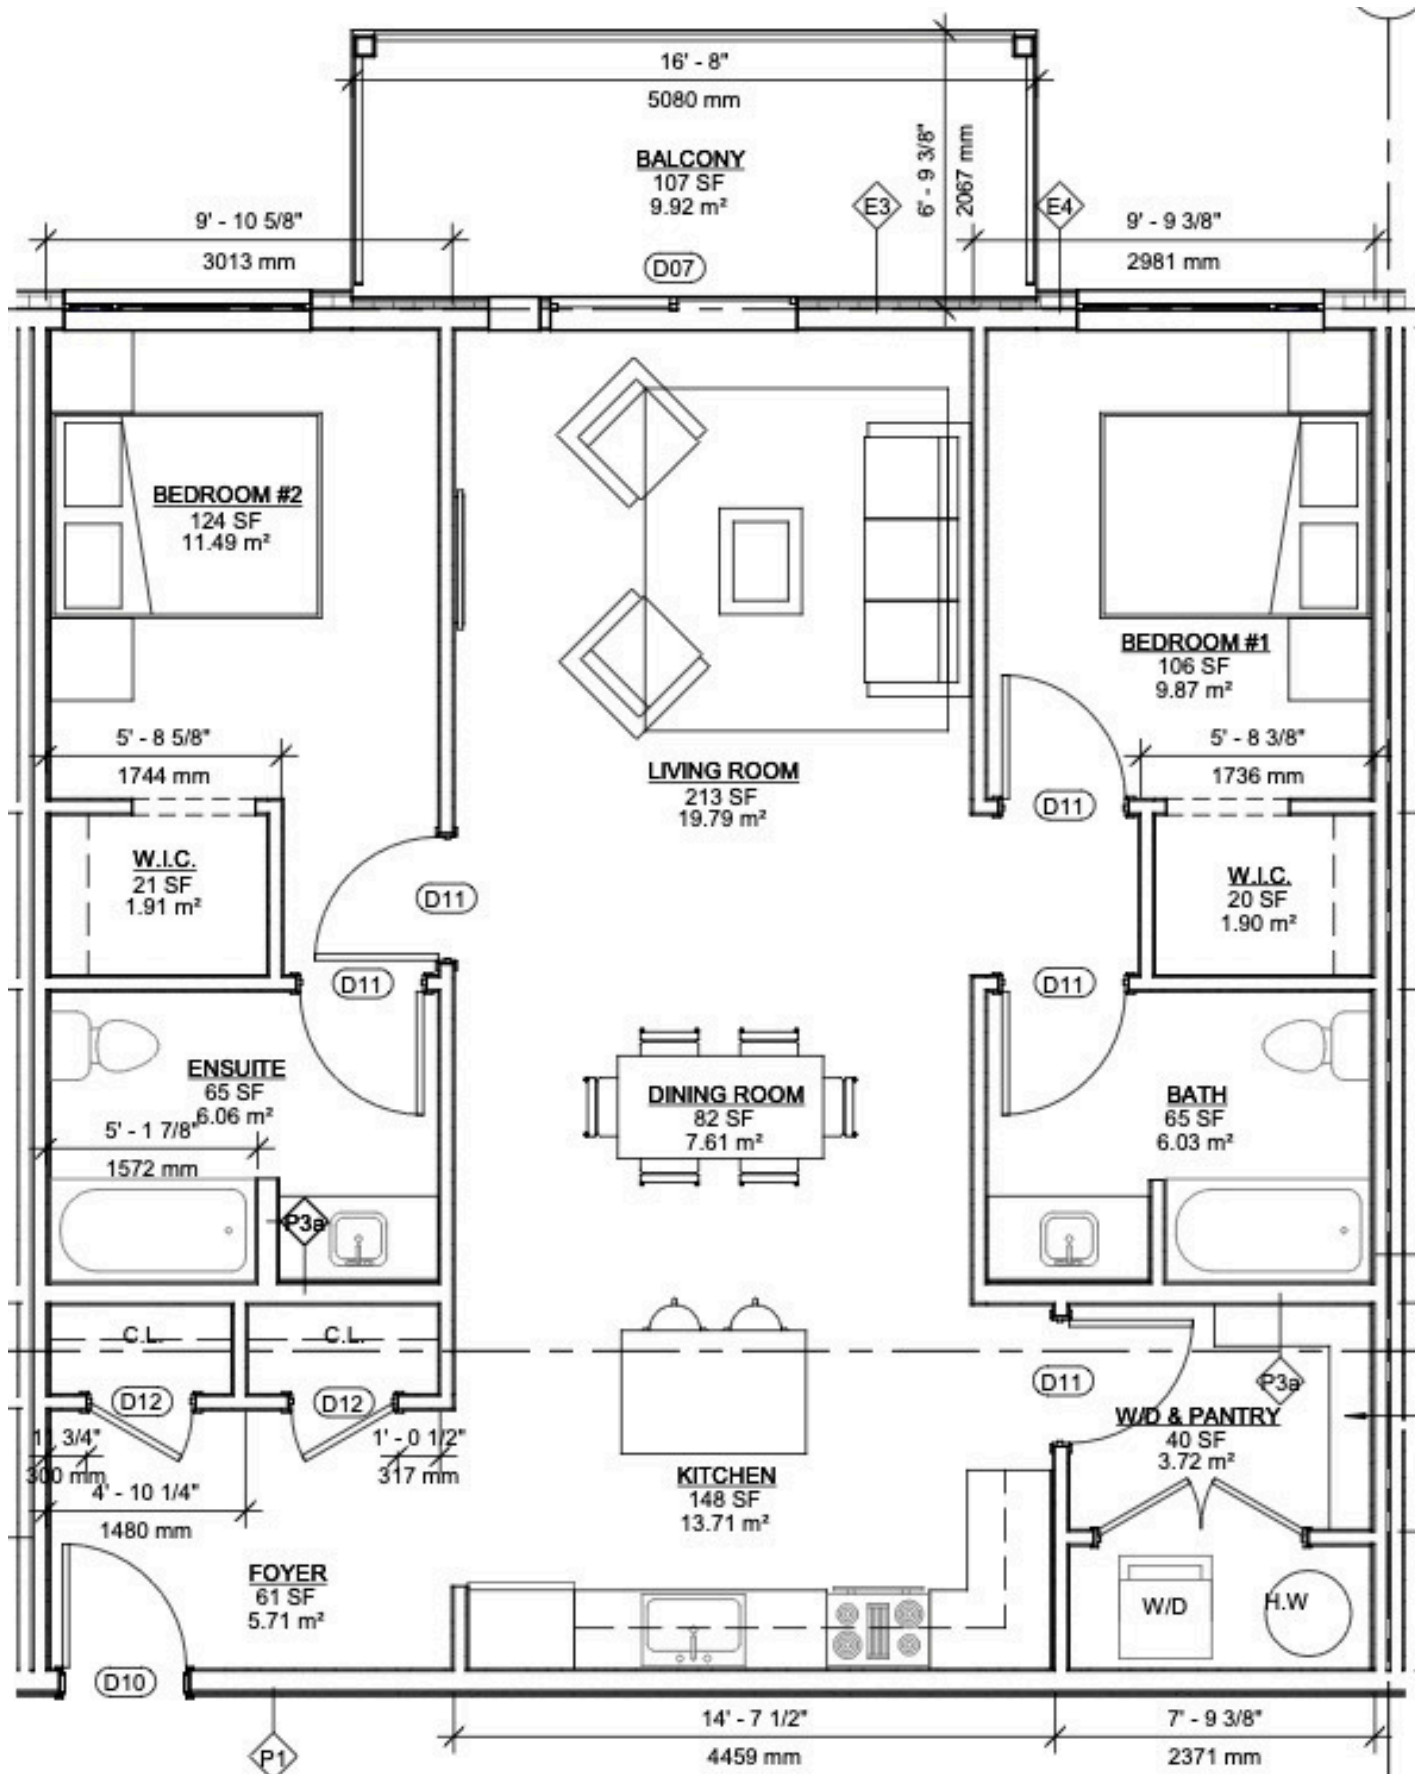

536 Young St, Truro NS

SR
SPLIT ROCK
PROPERTIES

1 FLOOR PLAN - UNIT A

2 FLOOR PLAN - UNIT B

3 FLOOR PLAN - UNIT C

410 SCALE: 1 : 50

4 FLOOR PLAN - UNIT D (OPTION #1)
 A-410 SCALE: 1 : 50

5 FLOOR PLAN - UNIT D (OPTION #2)

1 FLOOR PLAN - UNIT E
 A-411 SCALE: 1:50

2 FLOOR PLAN - UNIT F
A-411 SCALE: 1 : 50

3 FLOOR PLAN - UNIT G - BARRIER FREE