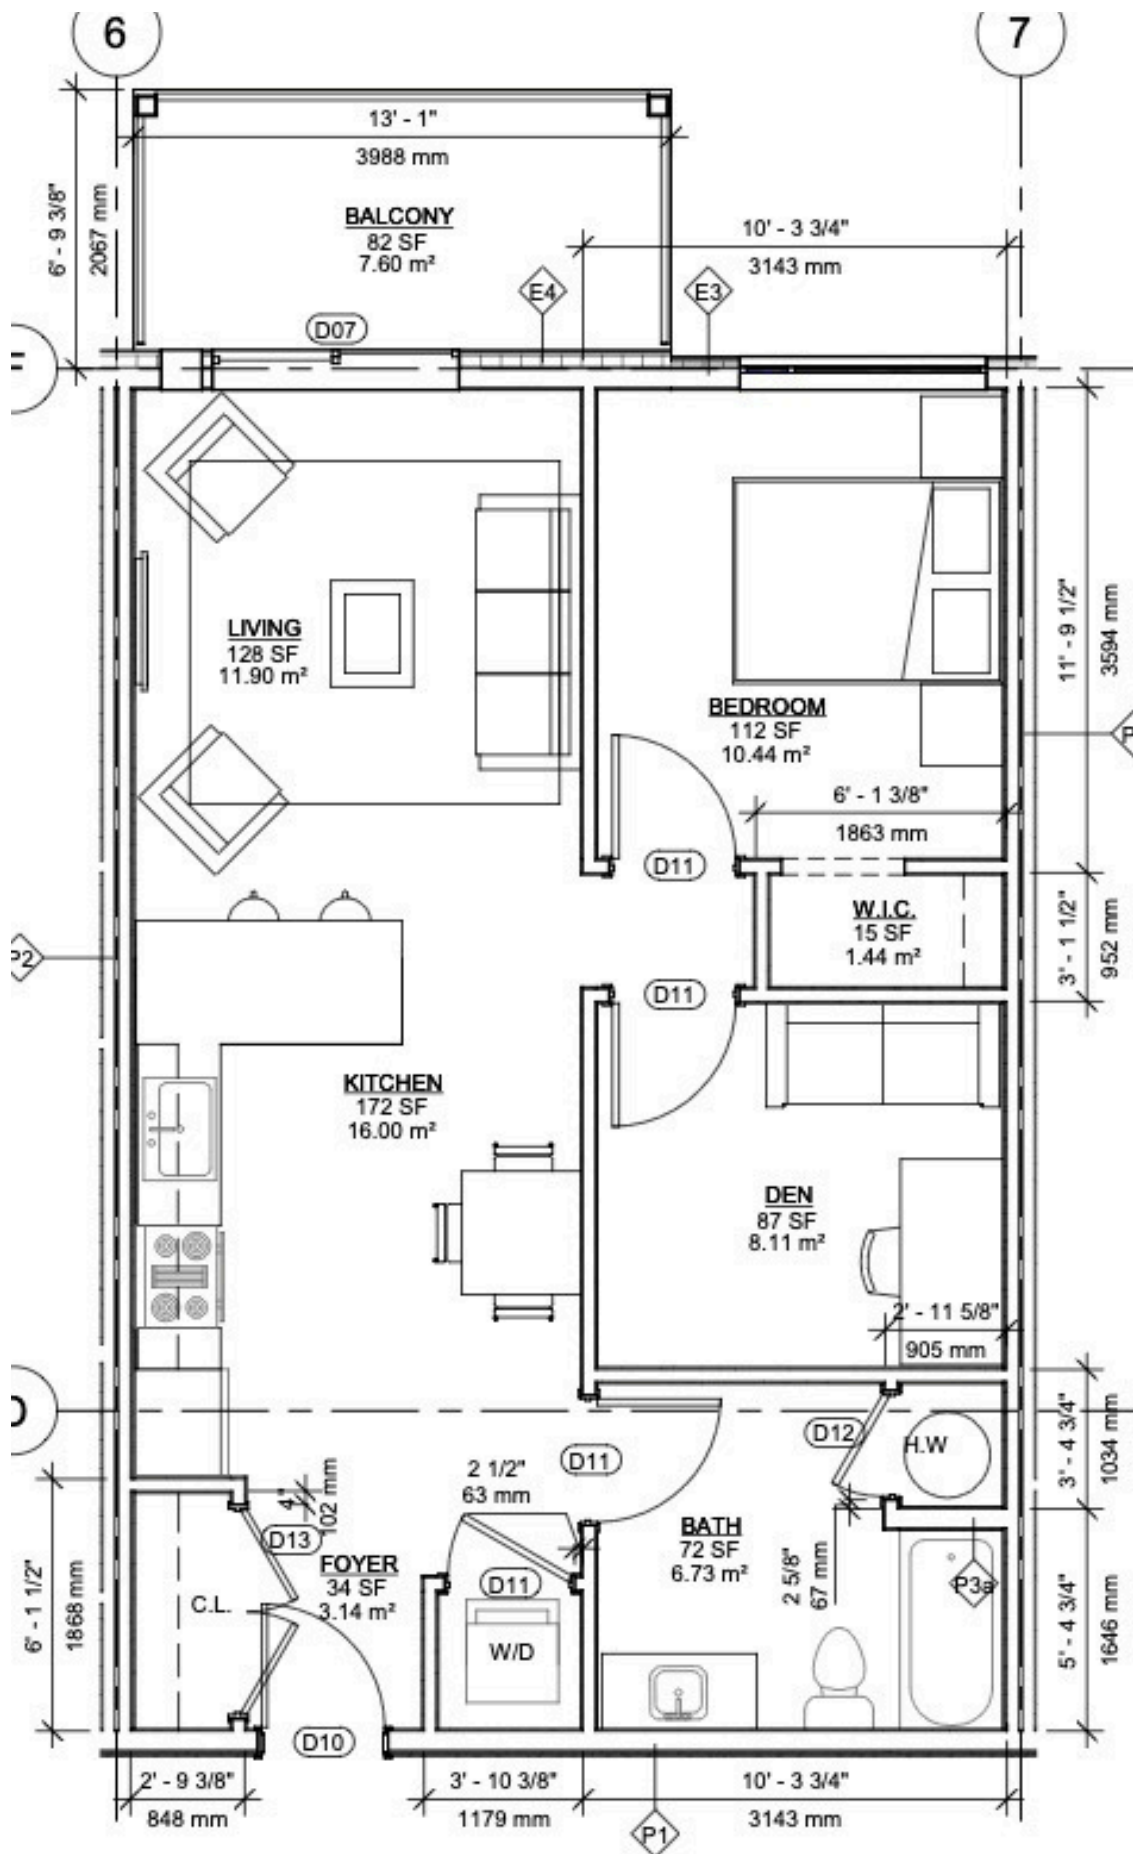

536 Young St, Truro NS

SR
SPLIT ROCK
PROPERTIES

1 FLOOR PLAN - UNIT A

2 FLOOR PLAN - UNIT B

3 FLOOR PLAN - UNIT C

410 SCALE: 1 : 50

4 FLOOR PLAN - UNIT D (OPTION #1)
 A-410 SCALE: 1 : 50

5 FLOOR PLAN - UNIT D (OPTION #2)

1 FLOOR PLAN - UNIT E
 A-411 SCALE: 1:50

2 FLOOR PLAN - UNIT F
A-411 SCALE: 1 : 50

3 FLOOR PLAN - UNIT G - BARRIER FREE