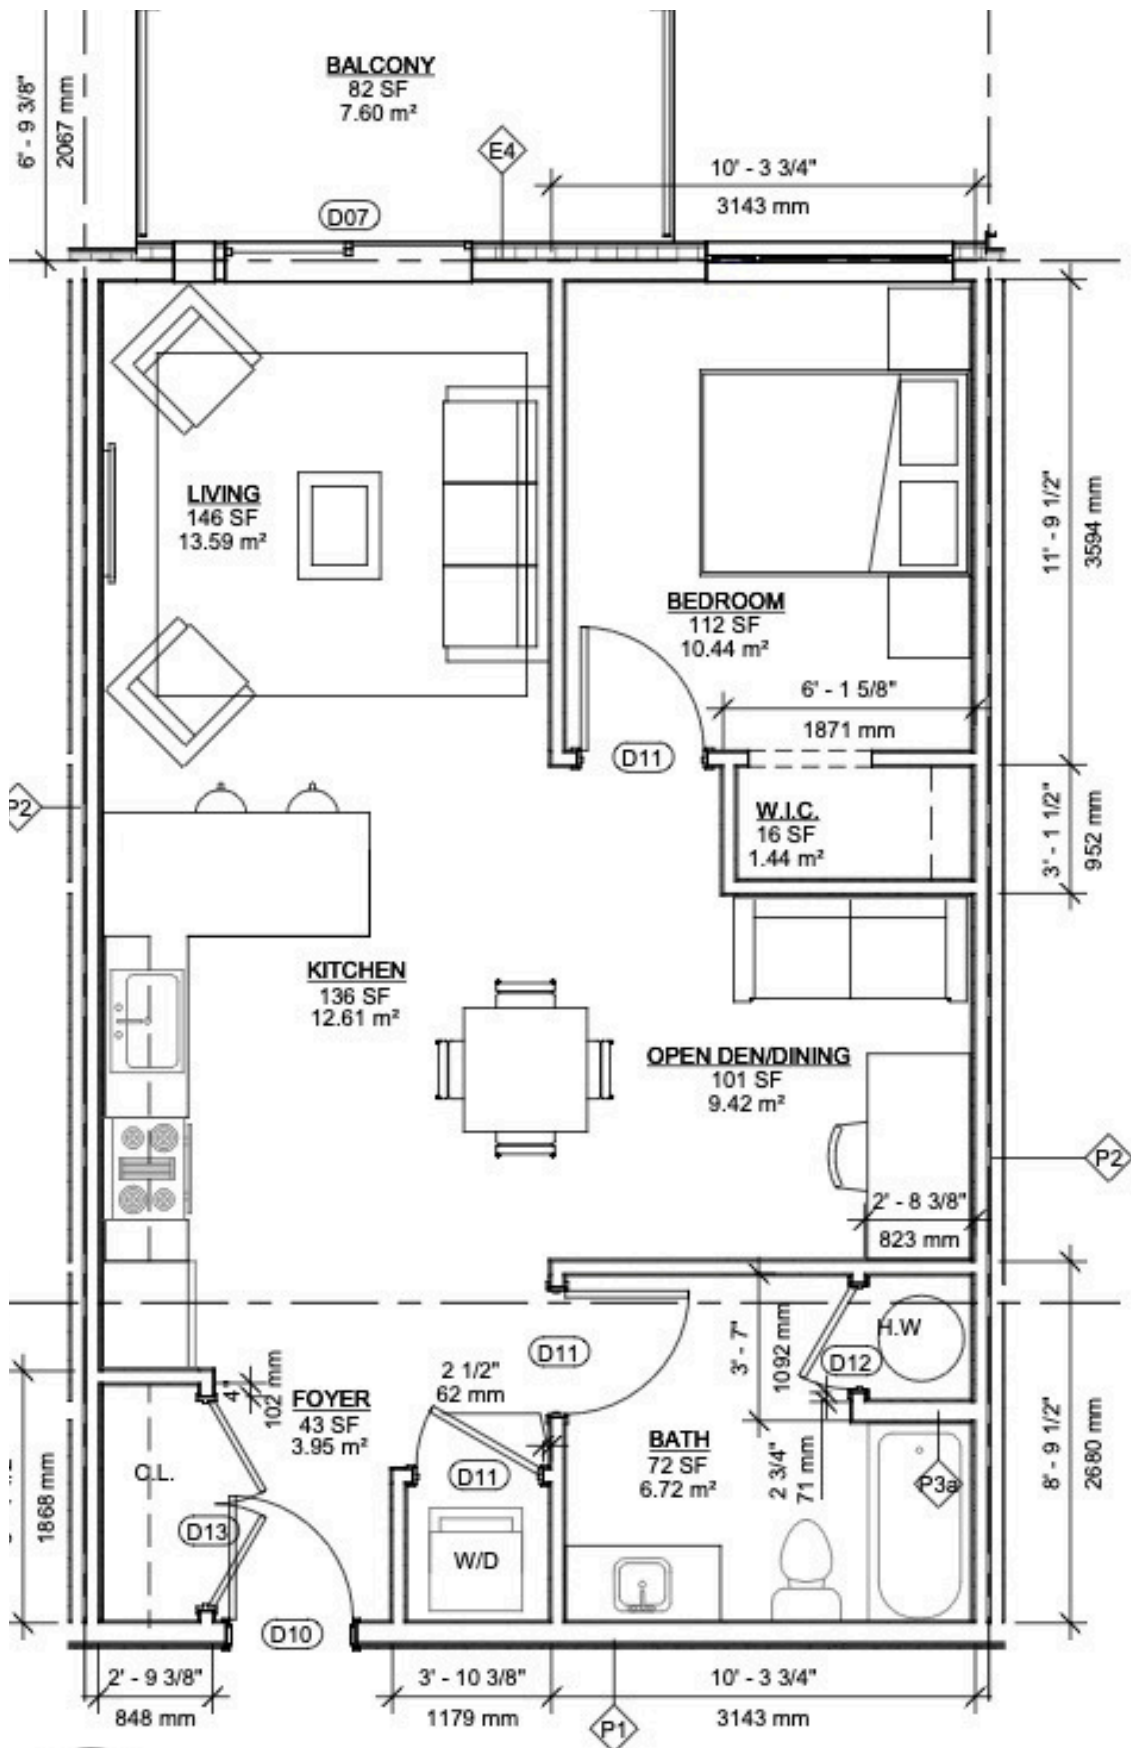

536 Young St, Truro NS

SR
SPLIT ROCK
PROPERTIES

1 FLOOR PLAN - UNIT A

2 FLOOR PLAN - UNIT B

3 FLOOR PLAN - UNIT C

410 SCALE: 1 : 50

4 FLOOR PLAN - UNIT D (OPTION #1)
 A-410 SCALE: 1 : 50

5 FLOOR PLAN - UNIT D (OPTION #2)

1 FLOOR PLAN - UNIT E
 A-411 SCALE: 1:50

2 FLOOR PLAN - UNIT F
A-411 SCALE: 1 : 50

3 FLOOR PLAN - UNIT G - BARRIER FREE