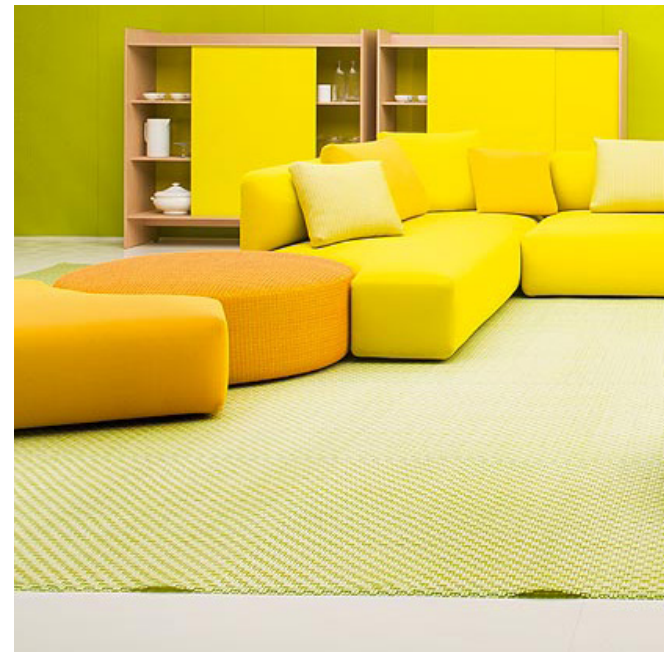

EA1P

SMILE POUF

Pouf-container. The Smile series also includes an armchair and a two-seater sofa.

SM1P

RAY CARPET

Ray is a modular rug for exterior and interior environments available in two different versions.

TE1C

MAT CARPET

Mat is a rug for exterior and interior environments woven with cords in one solid colour. The rug is bordered with a ribbon in the same yarn and colour.

SA1C

ZOE CARPET

Zoe is a modular rug created with a wool cord in mélange colours; it is available in three versions. Available in 3 different versions.

EA1C

MAORI CARPET

Maori is a modular rug for exterior and interior environments available in different colors.

OMBRA

Sunshade with adjustable height formed by two independent semi-circles, which can be inclined and oriented differently.