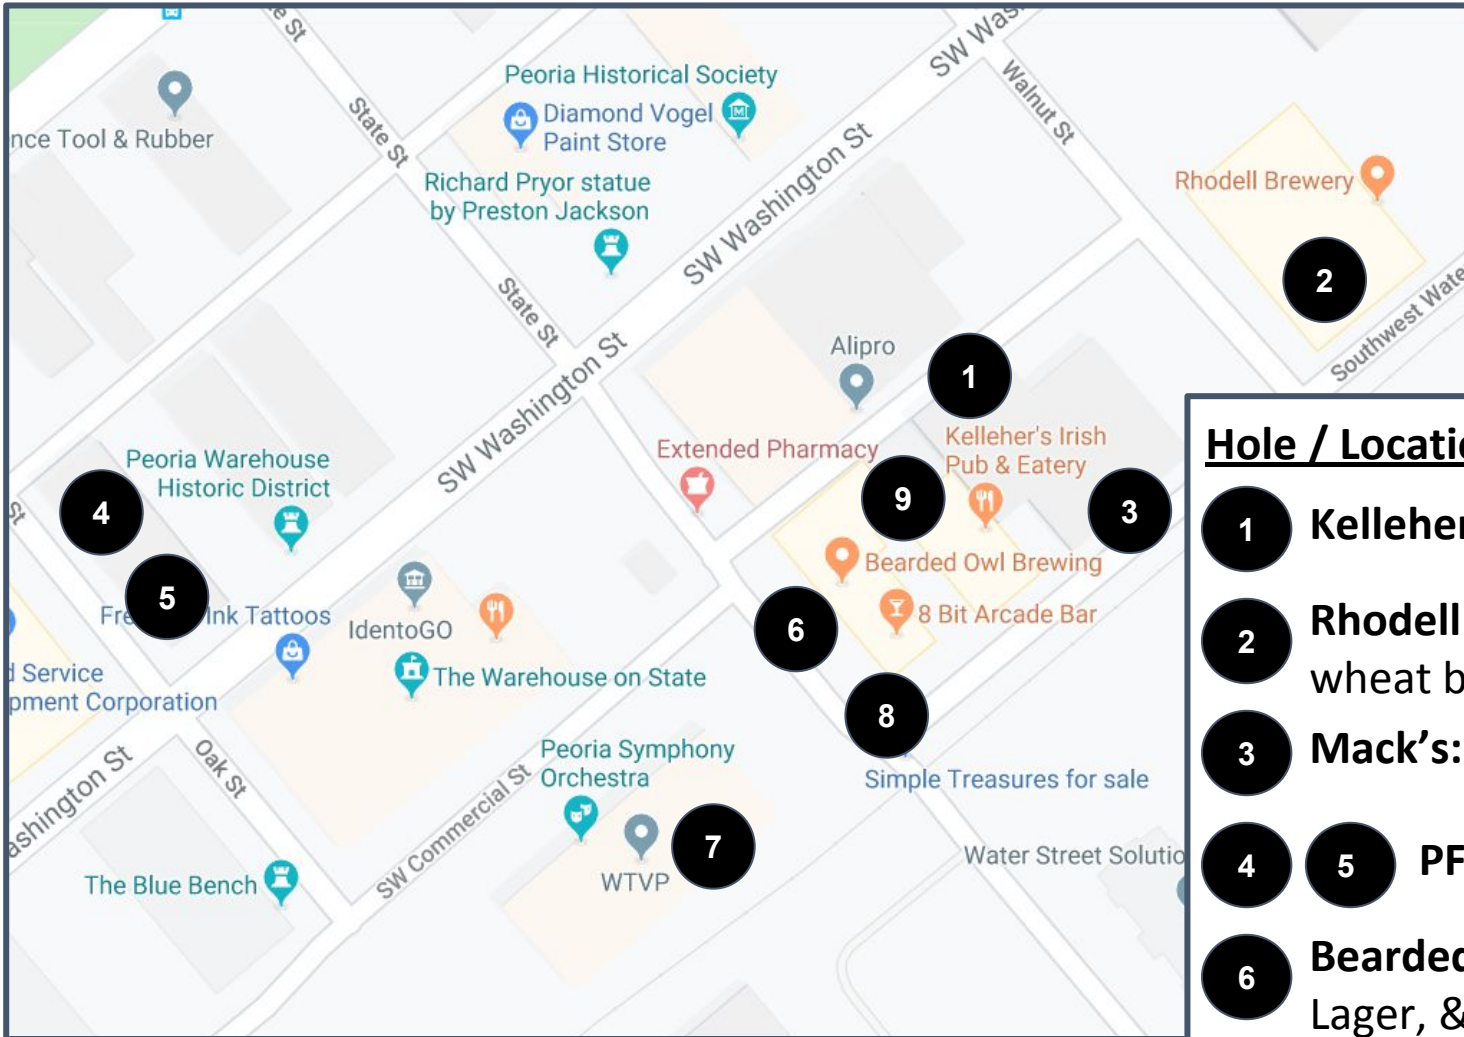

2020 Peoria Schoolhouse Open

Team Name: _____

Player Name / Hole #	1	2	3	4	5	6	7	8	9
Team Score (Best of All)									

Special Thanks to our Sponsors!

Course Map / Menu

Special Thanks to our Sponsors!

- O'Brien Brothers Inc.
- Cheryl Sanfilip
- Thom Simpson
- Trish O'Shaughnessy

Hole / Location / Drink Token Menu

- 1 Kelleher's
- 2 Rhodell Brewery: Special west wheat beer
- 3 Mack's: 34 oz. domestic draft
- 4 5 PFT / PFSS
- 6 Bearded Owl: Dunkleweizen, Honey Lager, & San Junipero Pale Ale
- 7 WTVP
- 8 8-bit Arcade: Anything up to \$5, ~40 beers & liquor choices
- 9 Kelleher's