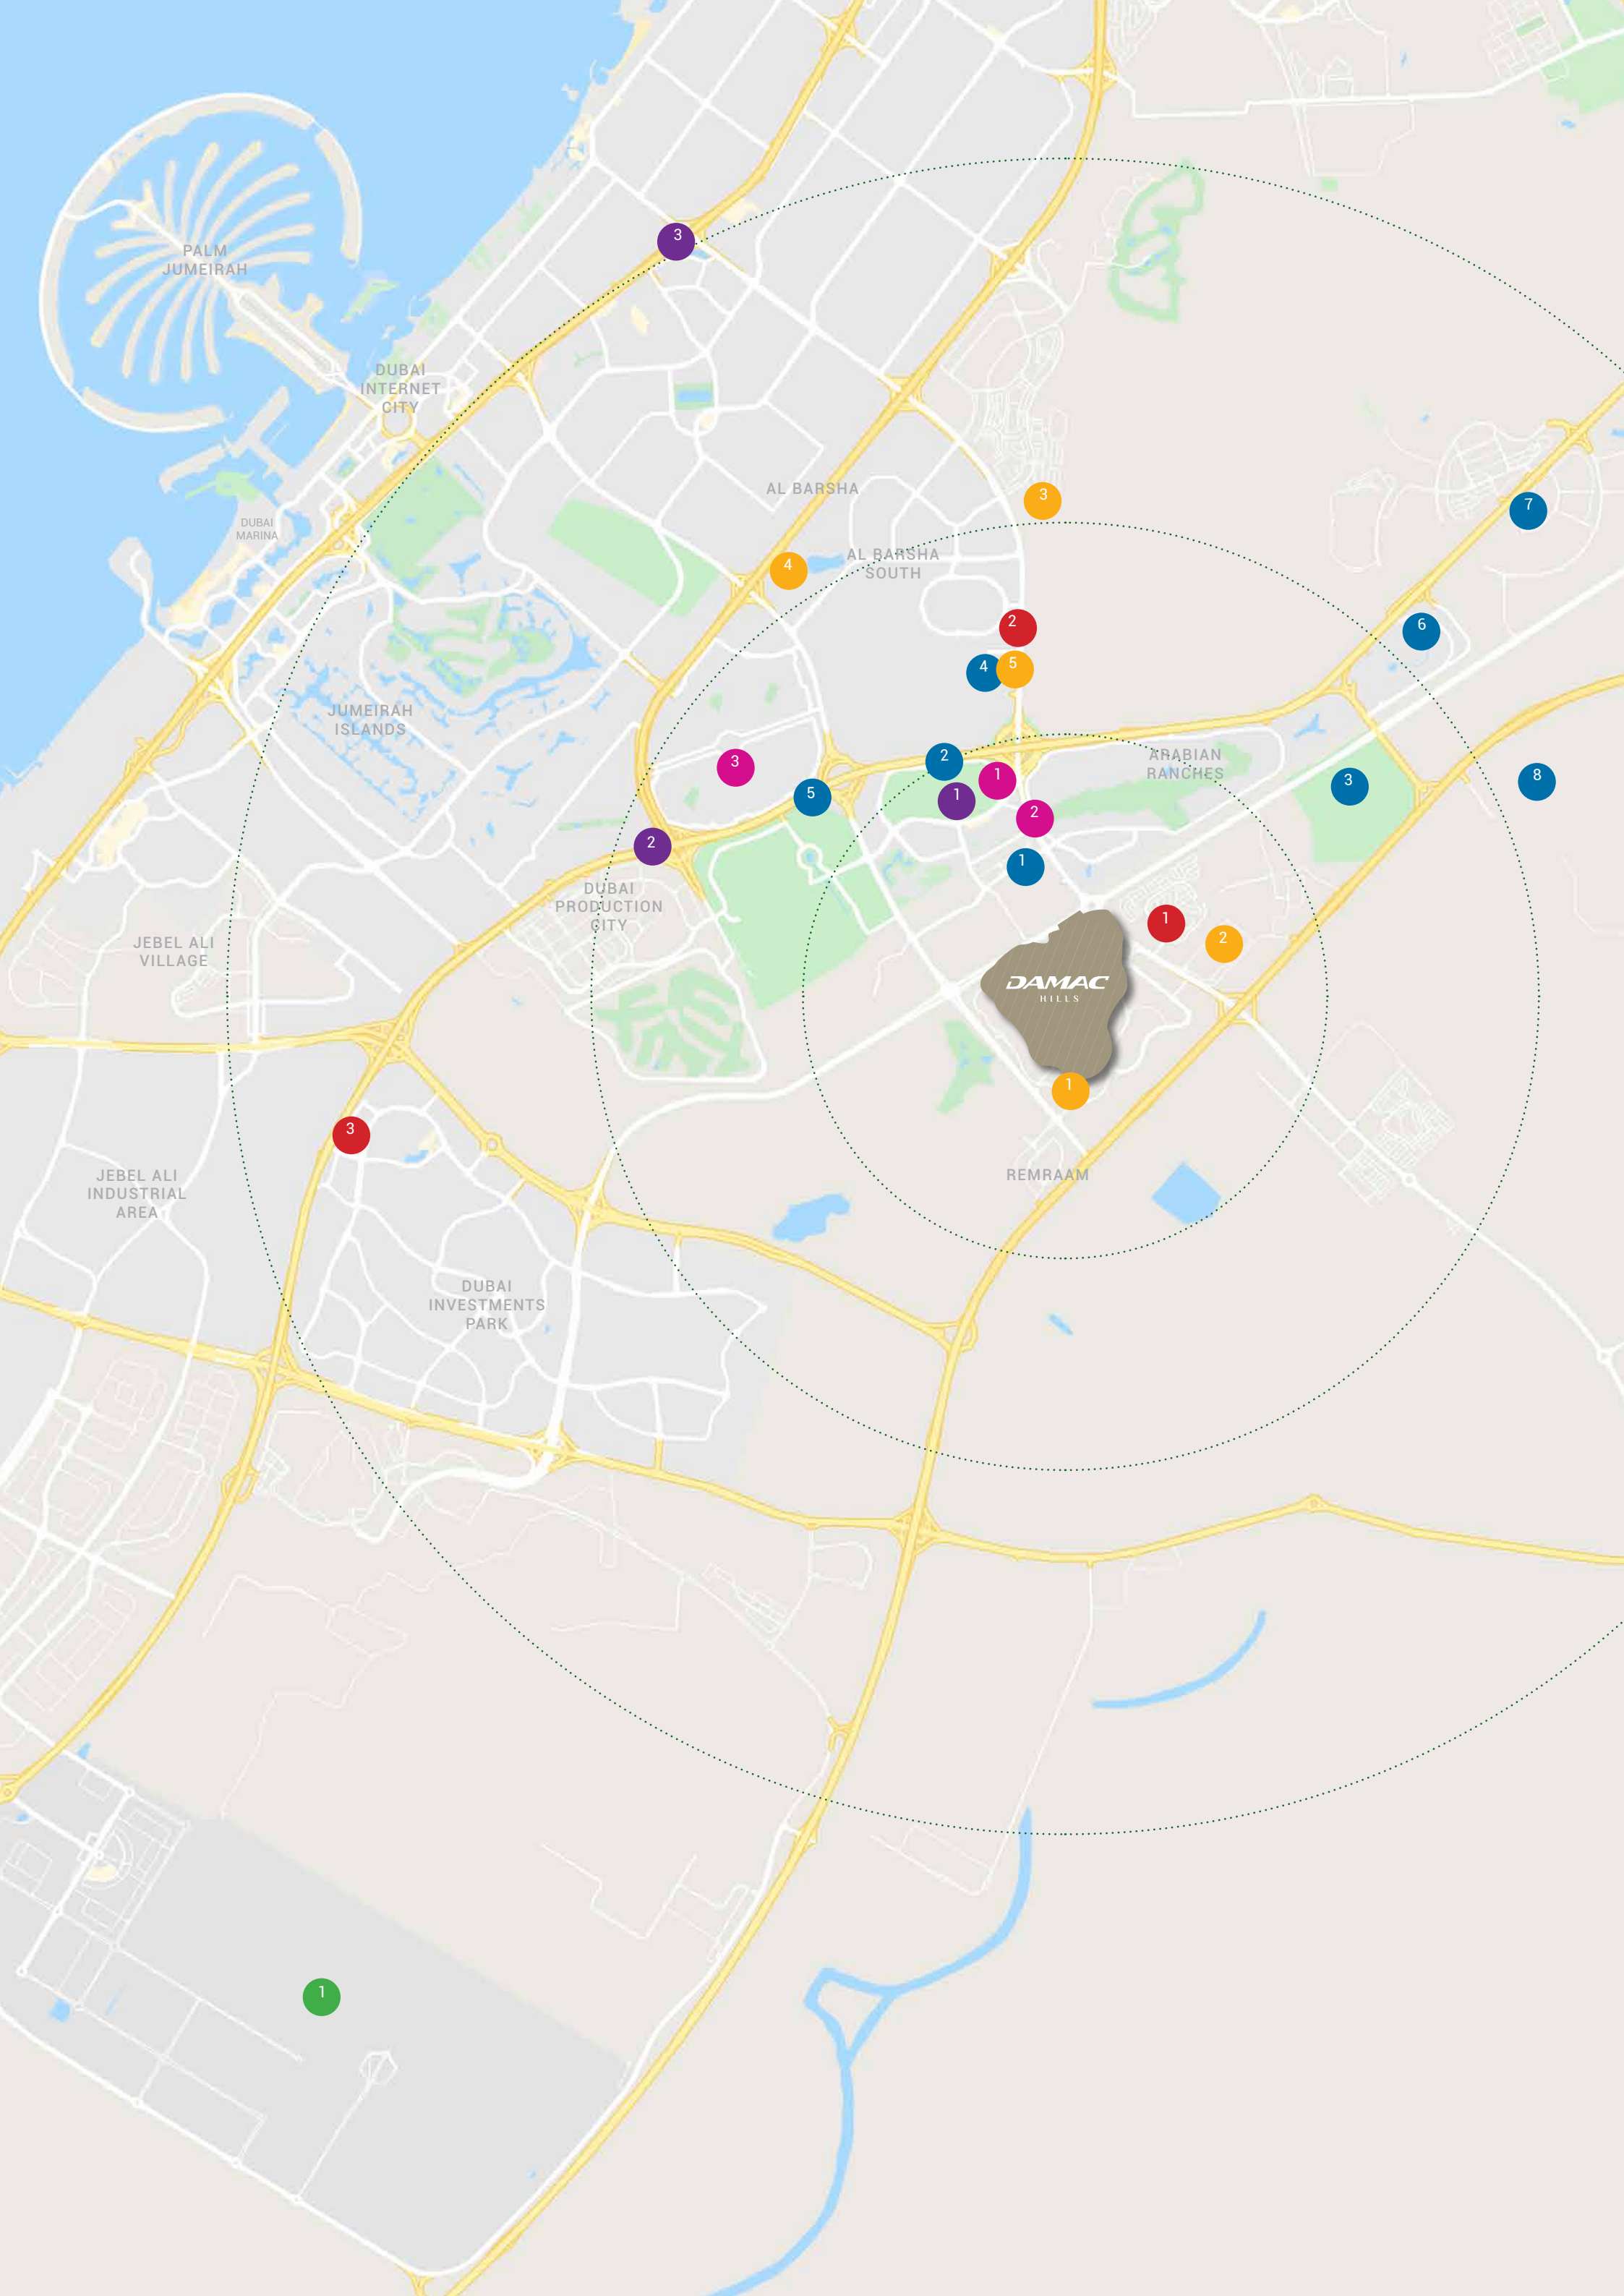

DAMAC HILLS

close to everything

SPORTS AND LEISURE

- 1 Dubai Polo & Equestrian Club – 10 minutes
- 2 Dubai Autodrome – 12 minutes
- 3 The Plantation Equestrian and Polo Club – 11 minutes
- 4 Miracle Garden – 13 minutes
- 5 Dubai International Stadium – 14 minutes
- 6 Global Village – 14 minutes
- 7 IMG World – 14 minutes
- 8 Hamdan Sports Complex – 15 minutes

MALLS

- 1 First Avenue Mall – 11 minutes
- 2 City Centre Me'aisem – 14 minutes
- 3 Mall of the Emirates – 24 minutes

HOSPITALS

- 1 Aster Medical Centre – 9 minutes
- 2 Mediclinic Parkview Hospital – 12 minutes
- 3 NMC Royal Hospital – 19 minutes

HOTELS

- 1 Park Inn by Radisson – 10 minutes
- 2 Studio One Hotel – 9 minutes
- 3 Five Hotel Jumeirah Village Circle – 19 minutes

AIRPORT

- 1 Al Maktoum International Airport – 28 minutes

SCHOOLS

- 1 Jebel Ali School – 5 minutes
- 2 Fairgreen International School – 11 minutes
- 3 Global Indian International School – 16 minutes
- 4 Safa Community School – 18 minutes
- 5 Kings' School – 21 minutes