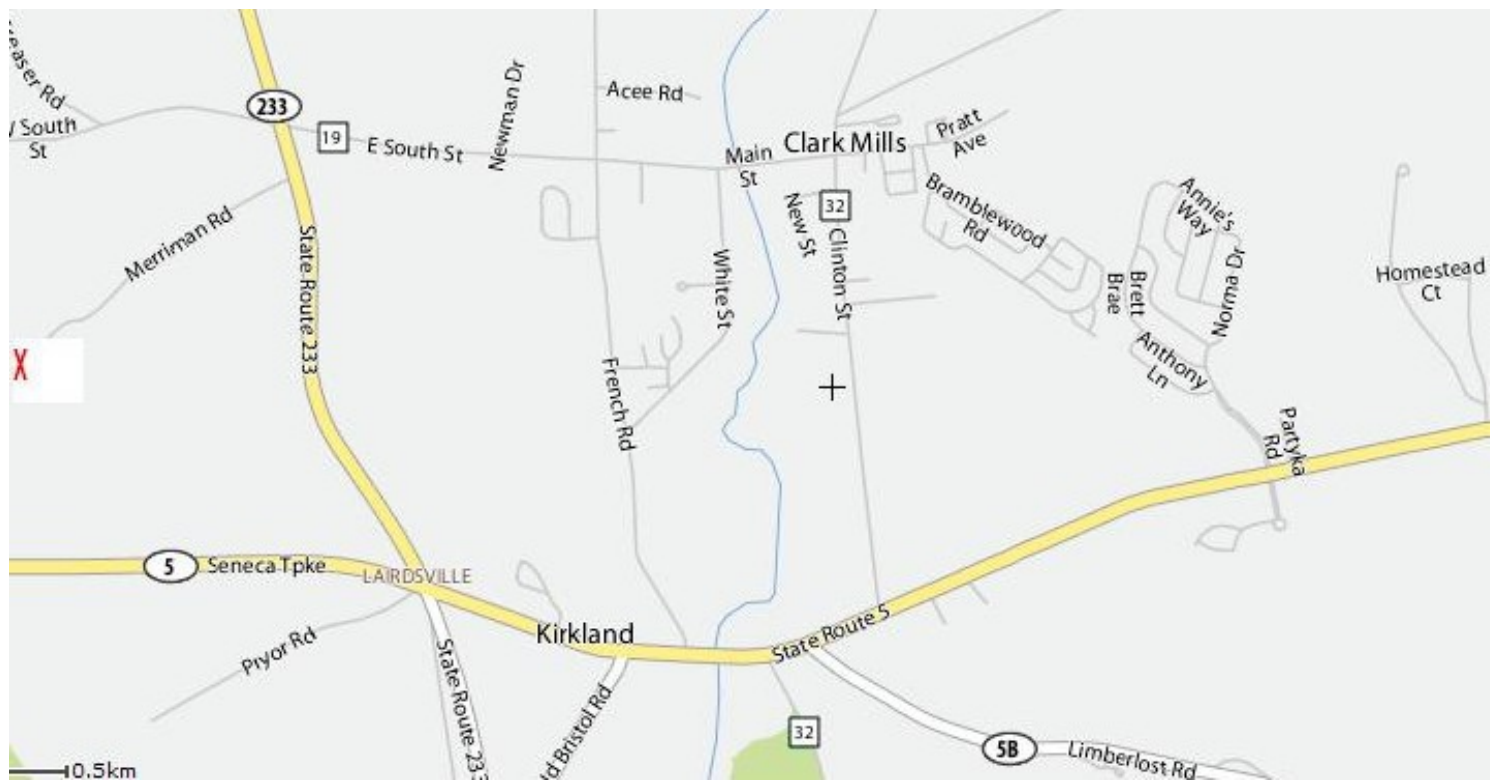

Coming From Utica

Go West on RT-5
Approx 4.5 miles
Turn Right On RT-233
Approx 0.9 miles

You will pass Deer Run Driving Range the next road Turn Left on Merriman Road

If you see North Star Orchard or South Street turn around you passed it

The road will turn into a gravel road, club is at the end of the road

Drive slow, when you get to the gate HONK horn, wait 15 seconds then proceed

Coming From Thruway – I-90

Take Westmoreland Exit 32

Turn right at stoplight

Turn Left (South) on to RT-233

Approx 1.7 miles

You will pass North Star Orchards the next road Turn Right on Merriman Road

If you see Deer Run Driving Range or come to RT-5 turn around you passed it

The road will turn into a gravel road, club is at the end of the road

Drive slow, when you get to the gate HONK horn, wait 15 seconds then proceed