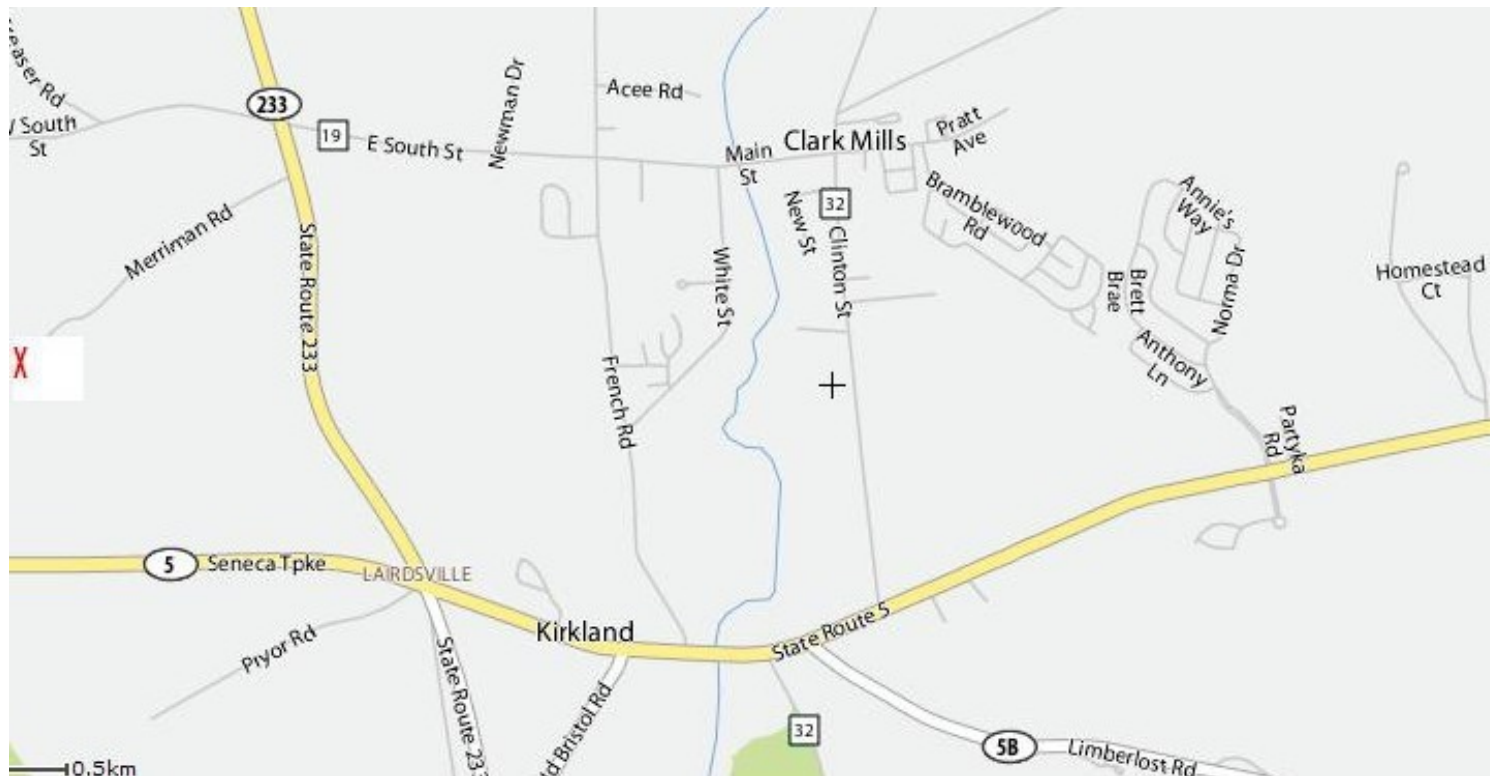

# Coming From Utica

Go West on RT-5

Approx 4.5 miles

Turn Right On RT-233

Approx 0.9 miles

After turning onto 233 watch the left side of the road for the next roadway, which will be Merriman Road. It is not a through intersection. If you see South St. you've gone too far. If you see North Star Orchard or South Street turn around you passed it

The road will turn into a gravel road, club is at the end of the road

Drive slow, no more than 15 MPH

when you get to the gate HONK horn, wait 15 seconds then proceed

# Coming From Thruway - I-90

Take Westmoreland Exit 32

Turn right at stoplight

Turn Left (South) on to RT-233

Approx 1.7 miles

As you pass North Star Orchards on the right, Turn Right onto Merriman Road

If you come to the traffic light on RT-5 turn around you passed it.

The road will turn into a gravel road, club is at the end of the road

Drive slow, when you get to the gate HONK horn, wait 15 seconds then proceed